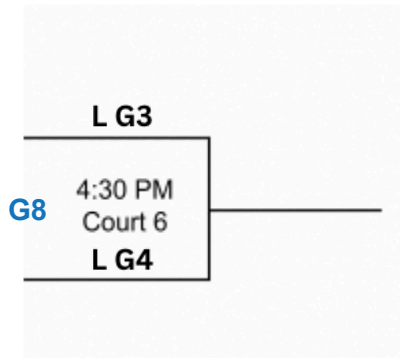

**ALL GAMES ARE PLAYED AT COLUMBIA SPORTS FIELDHOUSE (4251 PHILIPS FARM
ROAD COLUMBIA, MISSOURI 65201)**

BRACKET SCHEDULE:

- 12:20 PM... G1 (Court 5) - Sunday
- 12:20 PM... G2 (Court 6) - Sunday
- 12:20 PM... G3 (Court 8) - Sunday
- 2:00 PM... G4 (Court 7) - Sunday
- 2:00 PM... G5 (Court 8) - Sunday
- 3:40 PM... G6 (Court 8) - Sunday
- 4:30 PM... G7 (Court 5) - Sunday
- 4:30 PM... G8 (Court 6) - Sunday
- 5:20 PM... G9 (Court 8) - Sunday

15U BOYS BRACKETS

BLUE (CHAMPIONSHIP)

SILVER (CONSOLATION 1)

WHITE (CONSOLATION 2)

CONSOLATION GAMES

16U BOYS

POOL A:

- 1...Missouri Legends
- 2...Intensity
- 3...Storm Elite

POOL B:

- 4... LTD Select - Blunt
- 5... Missouri Wolves - Roy
- 6... Khaos

POOL C:

- 7... LTD Select - Kaiser
- 8... TPA - Penamon
- 9... Missouri Wolves - Nae

SATURDAY MAY 2ND:

POOL A SCHEDULE:

- 2:50 PM... 1 VS 2 (Court 5) - Saturday
4:30 PM... 1 VS 3 (Court 7) - Saturday
6:10 PM... 2 VS 3 (Court 7) - Saturday

PLEASE SEE SUNDAY BRACKET GAMES ON FOLLOWING PAGE

**SEED DETERMINED THROUGH POOL PLAY... HOME TEAM LISTED FIRST
TIE BREAK: 1- HEAD TO HEAD 2- PT DIFF(+/-15MAX) 3- DEF PTS ALLOWED**

**ALL GAMES ARE PLAYED AT COLUMBIA SPORTS FIELDHOUSE (4251 PHILIPS FARM
ROAD COLUMBIA, MISSOURI 65201)**