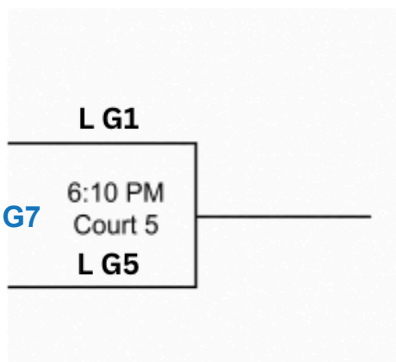

PLEASE SEE SUNDAY BRACKET GAMES ON FOLLOWING PAGE

**SEED DETERMINED THROUGH POOL PLAY... HOME TEAM LISTED FIRST
TIE BREAK: 1- HEAD TO HEAD 2- PT DIFF(+/-15MAX) 3- DEF PTS ALLOWED**

**ALL GAMES ARE PLAYED AT COLUMBIA SPORTS FIELDHOUSE (4251 PHILIPS FARM
ROAD COLUMBIA, MISSOURI 65201)**

16U BOYS BRACKETS

BLUE (CHAMPIONSHIP)

SILVER (CONSOLATION 1)

WHITE (CONSOLATION 2)

CONSOLATION GAMES

17U BOYS

POOL A:

- 1...Missouri Legends - Jordan
- 2...LTD Select - Blunt
- 3...Intensity

POOL B:

- 4... LTD Select - Mac
- 5... KC Lakers
- 6... Missouri Wolves - Terrill

SATURDAY MAY 2ND:

POOL A SCHEDULE:

- 2:00 PM... 1 VS 2 (Court 5) - Saturday
3:40 PM... 1 VS 3 (Court 6) - Saturday
5:20 PM... 2 VS 3 (Court 5) - Saturday

POOL B SCHEDULE:

- 2:00 PM... 4 VS 5 (Court 6) - Saturday
3:40 PM... 4 VS 6 (Court 5) - Saturday
5:20 PM... 5 VS 6 (Court 6) - Saturday

PLEASE SEE BRACKET GAMES ON FOLLOWING PAGE

**SEED DETERMINED THROUGH POOL PLAY... HOME TEAM LISTED FIRST
TIE BREAK: 1- HEAD TO HEAD 2- PT DIFF(+/-15MAX) 3- DEF PTS ALLOWED**