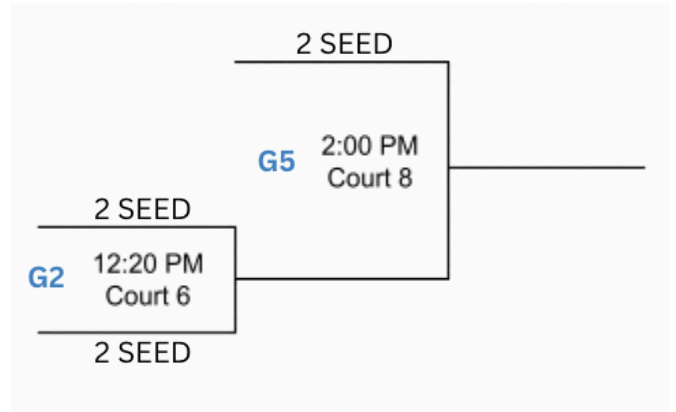

SILVER (CONSOLATION 1)