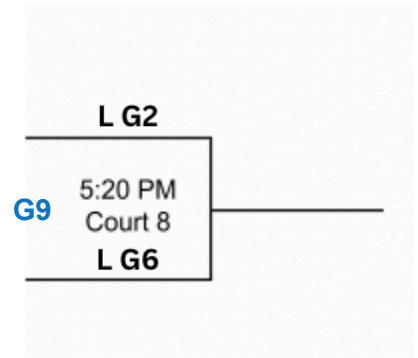

**ALL GAMES ARE PLAYED AT COLUMBIA SPORTS FIELDHOUSE (4251 PHILIPS FARM
ROAD COLUMBIA, MISSOURI 65201)**

BRACKET SCHEDULE:

- 12:20 PM... G1 (Court 5) - Sunday
- 12:20 PM... G2 (Court 6) - Sunday
- 12:20 PM... G3 (Court 8) - Sunday
- 2:00 PM... G4 (Court 7) - Sunday
- 2:00 PM... G5 (Court 8) - Sunday
- 3:40 PM... G6 (Court 8) - Sunday
- 4:30 PM... G7 (Court 5) - Sunday
- 4:30 PM... G8 (Court 6) - Sunday
- 5:20 PM... G9 (Court 8) - Sunday

15U BOYS BRACKETS

BLUE (CHAMPIONSHIP)

SILVER (CONSOLATION 1)

WHITE (CONSOLATION 2)

CONSOLATION GAMES

16U BOYS

POOL A:

- 1...Missouri Legends
- 2...Intensity
- 3...Storm Elite

POOL B:

- 4... LTD Select - Blunt
- 5... Missouri Wolves - Roy
- 6... Khaos

POOL C:

- 7... LTD Select - Kaiser
- 8... TPA - Penamon
- 9... Missouri Wolves - Nae

SATURDAY MAY 2ND:

POOL A SCHEDULE:

- 2:50 PM... 1 VS 2 (Court 5) - Saturday
4:30 PM... 1 VS 3 (Court 7) - Saturday
6:10 PM... 2 VS 3 (Court 7) - Saturday

PLEASE SEE SUNDAY BRACKET GAMES ON FOLLOWING PAGE

**SEED DETERMINED THROUGH POOL PLAY... HOME TEAM LISTED FIRST
TIE BREAK: 1- HEAD TO HEAD 2- PT DIFF(+/-15MAX) 3- DEF PTS ALLOWED**

**ALL GAMES ARE PLAYED AT COLUMBIA SPORTS FIELDHOUSE (4251 PHILIPS FARM
ROAD COLUMBIA, MISSOURI 65201)**