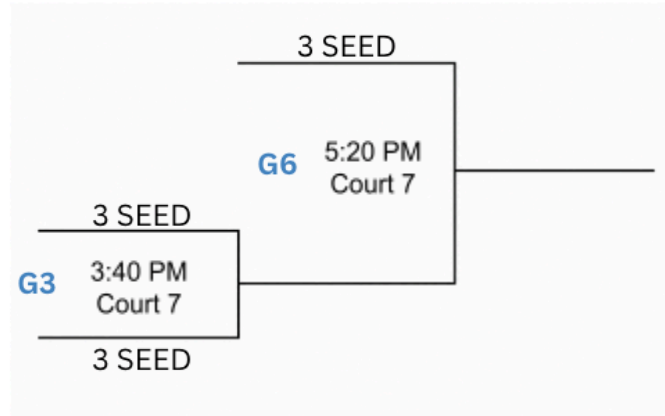

PLEASE SEE SUNDAY BRACKET GAMES ON FOLLOWING PAGE

**SEED DETERMINED THROUGH POOL PLAY... HOME TEAM LISTED FIRST
TIE BREAK: 1- HEAD TO HEAD 2- PT DIFF(+/-15MAX) 3- DEF PTS ALLOWED**

**ALL GAMES ARE PLAYED AT COLUMBIA SPORTS FIELDHOUSE (4251 PHILIPS FARM
ROAD COLUMBIA, MISSOURI 65201)**

16U BOYS BRACKETS

BLUE (CHAMPIONSHIP)

SILVER (CONSOLATION 1)

WHITE (CONSOLATION 2)

CONSOLATION GAMES

17U BOYS

POOL A:

- 1...Missouri Legends - Jordan
- 2...LTD Select - Blunt
- 3...Intensity

POOL B:

- 4... LTD Select - Mac
- 5... KC Lakers
- 6... Missouri Wolves - Terrill

SATURDAY MAY 2ND:

POOL A SCHEDULE:

- 2:00 PM... 1 VS 2 (Court 5) - Saturday
3:40 PM... 1 VS 3 (Court 6) - Saturday
5:20 PM... 2 VS 3 (Court 5) - Saturday

POOL B SCHEDULE:

- 2:00 PM... 4 VS 5 (Court 6) - Saturday
3:40 PM... 4 VS 6 (Court 5) - Saturday
5:20 PM... 5 VS 6 (Court 6) - Saturday

PLEASE SEE BRACKET GAMES ON FOLLOWING PAGE

**SEED DETERMINED THROUGH POOL PLAY... HOME TEAM LISTED FIRST
TIE BREAK: 1- HEAD TO HEAD 2- PT DIFF(+/-15MAX) 3- DEF PTS ALLOWED**