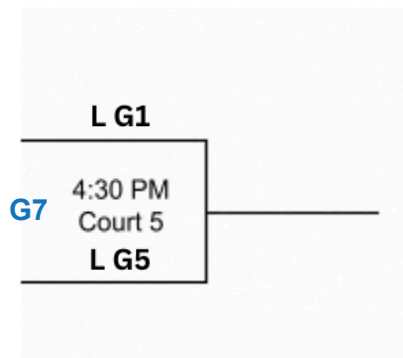

**ALL GAMES ARE PLAYED AT COLUMBIA SPORTS FIELDHOUSE (4251 PHILIPS FARM
ROAD COLUMBIA, MISSOURI 65201)**

BRACKET SCHEDULE:

- 12:20 PM... G1 (Court 5) - Sunday
- 12:20 PM... G2 (Court 6) - Sunday
- 12:20 PM... G3 (Court 8) - Sunday
- 2:00 PM... G4 (Court 7) - Sunday
- 2:00 PM... G5 (Court 8) - Sunday
- 3:40 PM... G6 (Court 8) - Sunday
- 4:30 PM... G7 (Court 5) - Sunday
- 4:30 PM... G8 (Court 6) - Sunday
- 5:20 PM... G9 (Court 8) - Sunday

15U BOYS BRACKETS

BLUE (CHAMPIONSHIP)

SILVER (CONSOLATION 1)

WHITE (CONSOLATION 2)

CONSOLATION GAMES

16U BOYS

POOL A:

- 1...Missouri Legends
- 2...Intensity
- 3...Storm Elite

POOL B:

- 4... LTD Select - Blunt
- 5... Missouri Wolves - Roy
- 6... Khaos

POOL C:

- 7... LTD Select - Kaiser
- 8... TPA - Penamon
- 9... Missouri Wolves - Nae

SATURDAY MAY 2ND:

POOL A SCHEDULE:

- 2:50 PM... 1 VS 2 (Court 5) - Saturday
4:30 PM... 1 VS 3 (Court 7) - Saturday
6:10 PM... 2 VS 3 (Court 7) - Saturday

PLEASE SEE SUNDAY BRACKET GAMES ON FOLLOWING PAGE

**SEED DETERMINED THROUGH POOL PLAY... HOME TEAM LISTED FIRST
TIE BREAK: 1- HEAD TO HEAD 2- PT DIFF(+/-15MAX) 3- DEF PTS ALLOWED**

**ALL GAMES ARE PLAYED AT COLUMBIA SPORTS FIELDHOUSE (4251 PHILIPS FARM
ROAD COLUMBIA, MISSOURI 65201)**