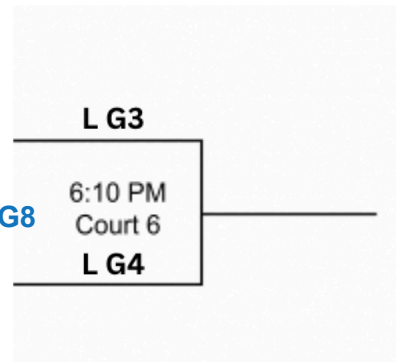

PLEASE SEE SUNDAY BRACKET GAMES ON FOLLOWING PAGE

**SEED DETERMINED THROUGH POOL PLAY... HOME TEAM LISTED FIRST
TIE BREAK: 1- HEAD TO HEAD 2- PT DIFF(+/-15MAX) 3- DEF PTS ALLOWED**

**ALL GAMES ARE PLAYED AT COLUMBIA SPORTS FIELDHOUSE (4251 PHILIPS FARM
ROAD COLUMBIA, MISSOURI 65201)**

16U BOYS BRACKETS

BLUE (CHAMPIONSHIP)

SILVER (CONSOLATION 1)

WHITE (CONSOLATION 2)

CONSOLATION GAMES

17U BOYS

POOL A:

- 1...Missouri Legends - Jordan
- 2...LTD Select - Blunt
- 3...Intensity

POOL B:

- 4... LTD Select - Mac
- 5... KC Lakers
- 6... Missouri Wolves - Terrill

SATURDAY MAY 2ND:

POOL A SCHEDULE:

- 2:00 PM... 1 VS 2 (Court 5) - Saturday
3:40 PM... 1 VS 3 (Court 6) - Saturday
5:20 PM... 2 VS 3 (Court 5) - Saturday

POOL B SCHEDULE:

- 2:00 PM... 4 VS 5 (Court 6) - Saturday
3:40 PM... 4 VS 6 (Court 5) - Saturday
5:20 PM... 5 VS 6 (Court 6) - Saturday

PLEASE SEE BRACKET GAMES ON FOLLOWING PAGE

**SEED DETERMINED THROUGH POOL PLAY... HOME TEAM LISTED FIRST
TIE BREAK: 1- HEAD TO HEAD 2- PT DIFF(+/-15MAX) 3- DEF PTS ALLOWED**