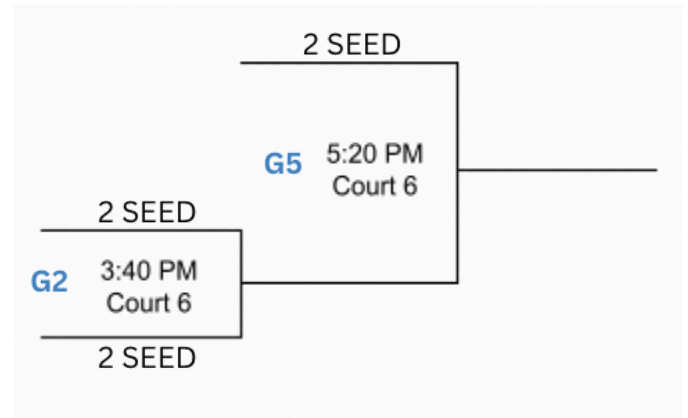

PLEASE SEE SUNDAY BRACKET GAMES ON FOLLOWING PAGE

**SEED DETERMINED THROUGH POOL PLAY... HOME TEAM LISTED FIRST
TIE BREAK: 1- HEAD TO HEAD 2- PT DIFF(+/-15MAX) 3- DEF PTS ALLOWED**

**ALL GAMES ARE PLAYED AT COLUMBIA SPORTS FIELDHOUSE (4251 PHILIPS FARM
ROAD COLUMBIA, MISSOURI 65201)**

BRACKET SCHEDULE:

- | | |
|----------------------------------|----------------------------------|
| 3:40 PM... G1 (Court 5) - Sunday | 5:20 PM... G6 (Court 7) - Sunday |
| 3:40 PM... G2 (Court 6) - Sunday | 6:10 PM... G7 (Court 5) - Sunday |
| 3:40 PM... G3 (Court 7) - Sunday | 6:10 PM... G8 (Court 6) - Sunday |
| 5:20 PM... G4 (Court 5) - Sunday | 6:10 PM... G9 (Court 7) - Sunday |
| 5:20 PM... G5 (Court 6) - Sunday | |

16U BOYS BRACKETS

BLUE (CHAMPIONSHIP)

SILVER (CONSOLATION 1)

WHITE (CONSOLATION 2)

CONSOLATION GAMES

17U BOYS

POOL A:

- 1...Missouri Legends - Jordan
- 2...LTD Select - Blunt
- 3...Intensity

POOL B SCHEDULE:

- 2:00 PM... 4 VS 5 (Court 6) - Saturday
3:40 PM... 4 VS 6 (Court 5) - Saturday
5:20 PM... 5 VS 6 (Court 6) - Saturday

PLEASE SEE BRACKET GAMES ON FOLLOWING PAGE

**SEED DETERMINED THROUGH POOL PLAY... HOME TEAM LISTED FIRST
TIE BREAK: 1- HEAD TO HEAD 2- PT DIFF(+/-15MAX) 3- DEF PTS ALLOWED**