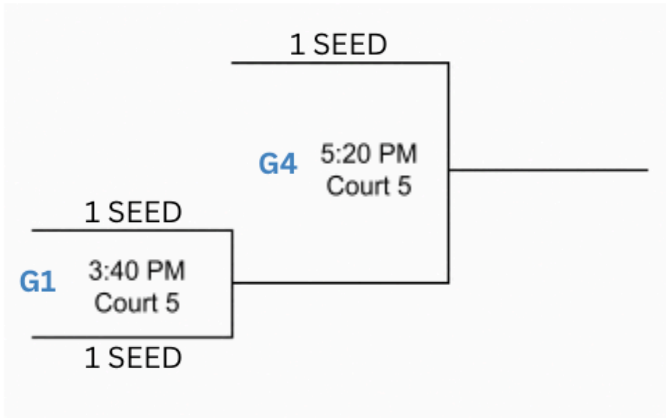

16U BOYS BRACKETS

BLUE (CHAMPIONSHIP)