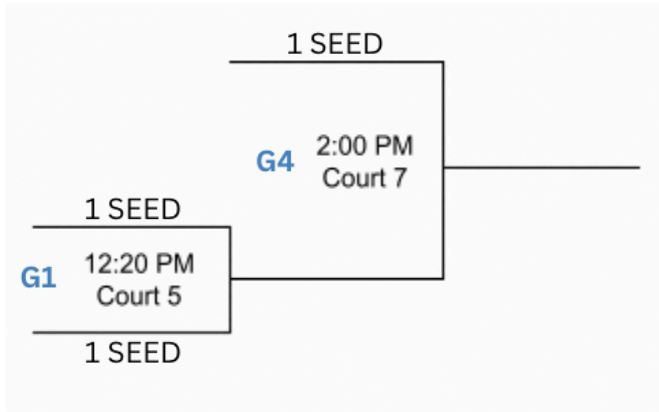

15U BOYS BRACKETS

BLUE (CHAMPIONSHIP)