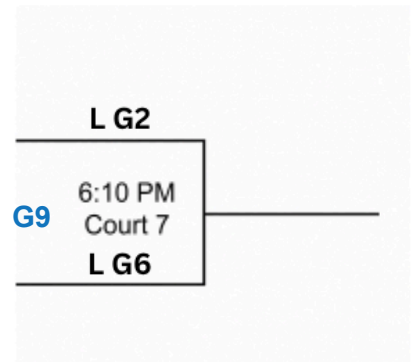

PLEASE SEE SUNDAY BRACKET GAMES ON FOLLOWING PAGE

**SEED DETERMINED THROUGH POOL PLAY... HOME TEAM LISTED FIRST
TIE BREAK: 1- HEAD TO HEAD 2- PT DIFF(+/-15MAX) 3- DEF PTS ALLOWED**

**ALL GAMES ARE PLAYED AT COLUMBIA SPORTS FIELDHOUSE (4251 PHILIPS FARM
ROAD COLUMBIA, MISSOURI 65201)**

16U BOYS BRACKETS

BLUE (CHAMPIONSHIP)

SILVER (CONSOLATION 1)

WHITE (CONSOLATION 2)

CONSOLATION GAMES

17U BOYS

POOL A:

- 1...Missouri Legends - Jordan
- 2...LTD Select - Blunt
- 3...Intensity

POOL B:

- 4... LTD Select - Mac
- 5... KC Lakers
- 6... Missouri Wolves - Terrill

SATURDAY MAY 2ND:

POOL A SCHEDULE:

- 2:00 PM... 1 VS 2 (Court 5) - Saturday
3:40 PM... 1 VS 3 (Court 6) - Saturday
5:20 PM... 2 VS 3 (Court 5) - Saturday

POOL B SCHEDULE:

- 2:00 PM... 4 VS 5 (Court 6) - Saturday
3:40 PM... 4 VS 6 (Court 5) - Saturday
5:20 PM... 5 VS 6 (Court 6) - Saturday

PLEASE SEE BRACKET GAMES ON FOLLOWING PAGE

**SEED DETERMINED THROUGH POOL PLAY... HOME TEAM LISTED FIRST
TIE BREAK: 1- HEAD TO HEAD 2- PT DIFF(+/-15MAX) 3- DEF PTS ALLOWED**