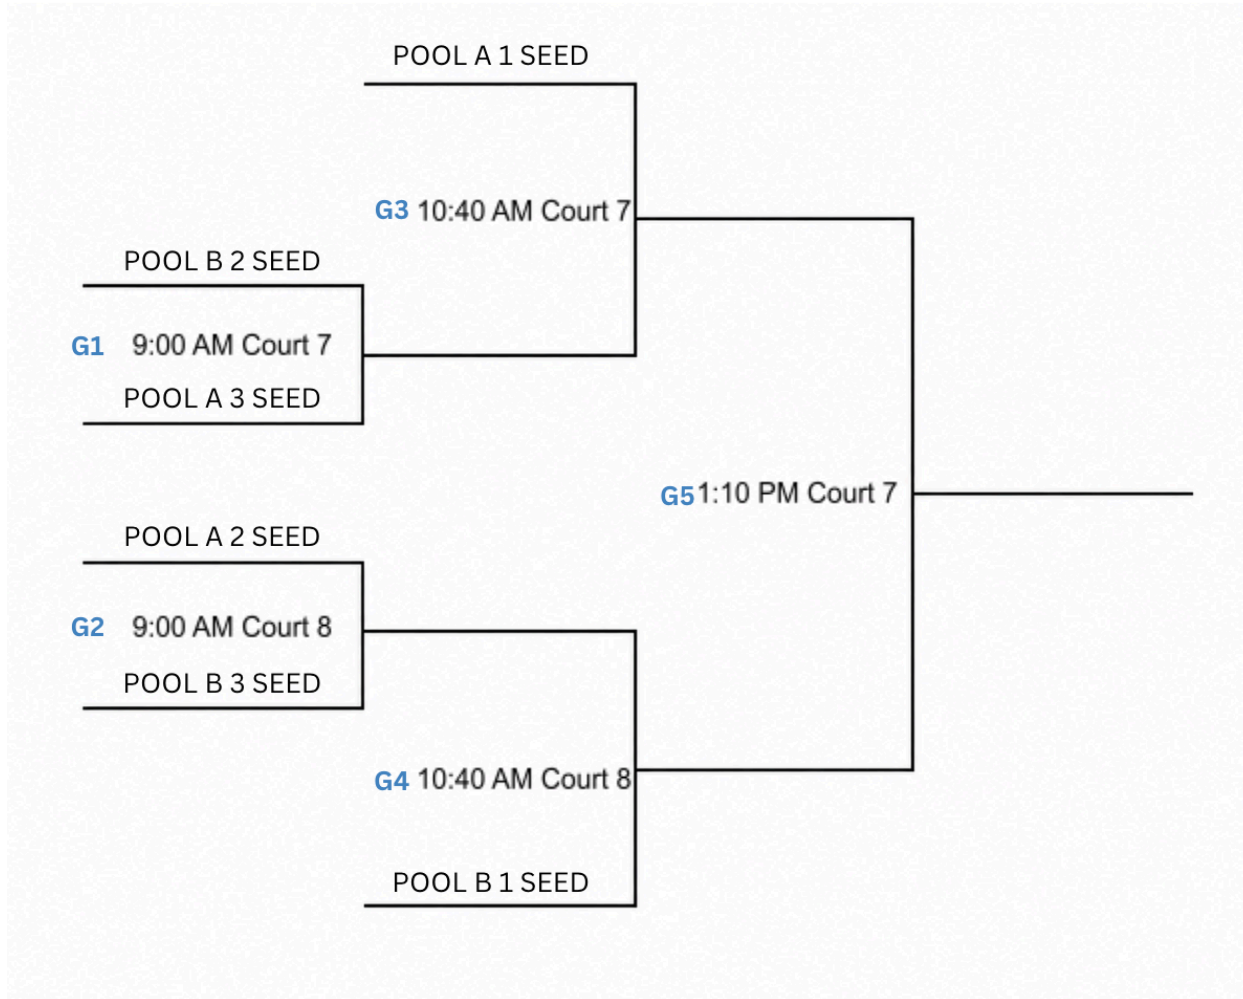

17U BOYS BRACKET