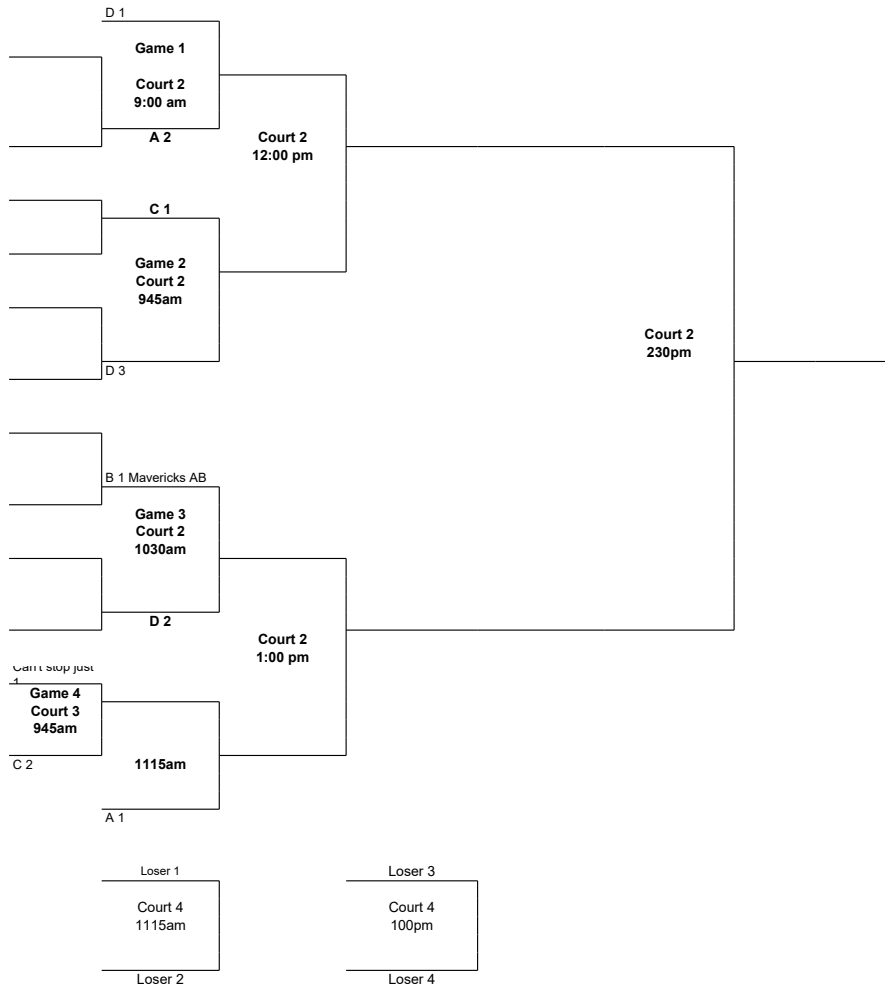

APRIL 20TH-21TH HARDWOOD REGIONAL CHAMPIONSHIP

7-8TH GIRLS

See Bracket Updates Online Anytime At www.HardwoodTournaments.com

GYM LOCATIONS

TEAM #	Pool A	Pool B	Pool C	Pool D	Pool E
1 Tigers	2. Maverick AB	5. Heat	7. Ar Surge		
4 Flight Leonard	3. Can't stop just 1	6. Hilltop Bulls	8. A 1 Nets		
			9. J & E Elite		

BENTONVILLE HIGH SCHOOL (BHS)
1801 SE J St, Bentonville, AR 72712
| COURTS 1-5 |
The Only Main Entrance is on the back side of the school at the Tiger Arena Entrance

POOL PLAY	SATURDAY	Home	Visitor	Court	Facility
	10:00 am	1	4	2	BHS
	1130am	1	6	2	
	1:00 pm	6	5	2	
	245pm	4	5	4	
	330pm	7	8	4	
	5:00 pm	9	8	5	
	630pm	9	7	4	

Teams are expected to be court ready and at their court 35 minutes prior to their scheduled games. Plan Ahead. Leave Early. Expect Travel Delays.

SUNDAY BRACKET PLAY