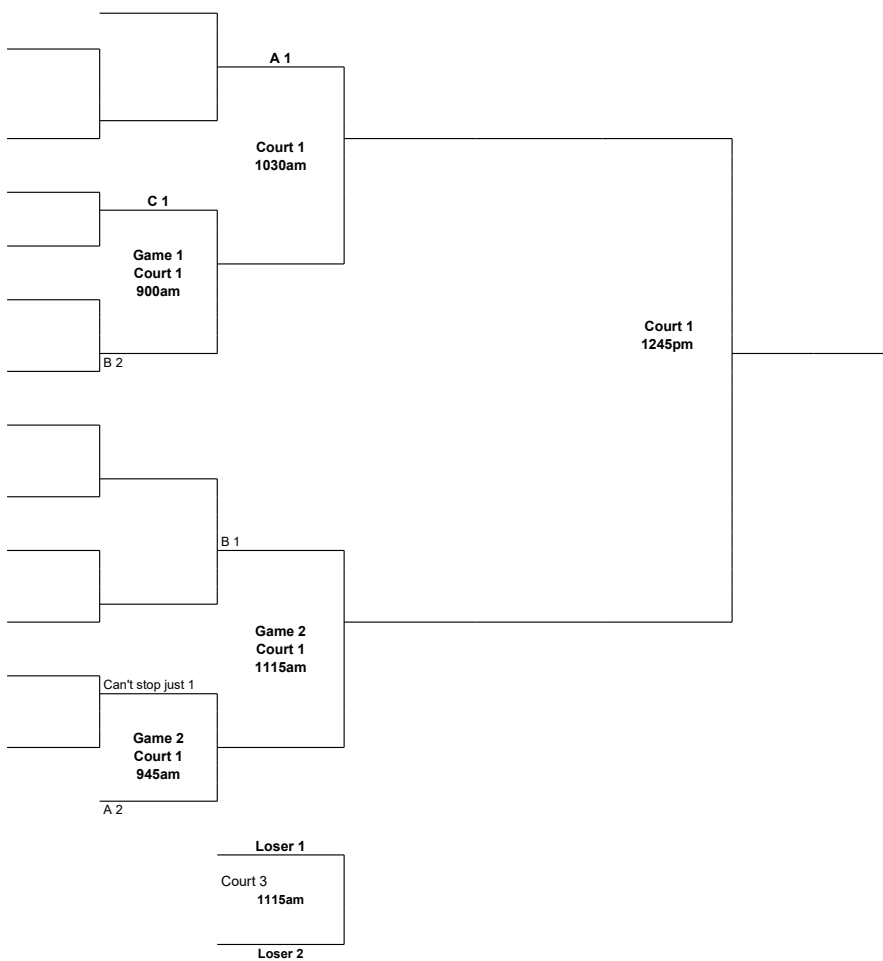

Varsity GIRLS

See Bracket Updates Online Anytime At www.HardwoodTournaments.com

GYM LOCATIONS

TEAM #	Pool A	Pool B	Pool C	Pool D	Pool E
1	Ar Surge	5. Team Ark	3. Aces		
2	B. E. Elite	4. Mo Phenoms	6. Hilltop Bulls sat		
			7. Can't stop just		

BENTONVILLE HIGH SCHOOL (BHS)
1801 SE J St, Bentonville, AR 72712
| COURTS 1-5 |
The Only Main Entrance is on the back side of the school at the Tiger Arena Entrance

POOL PLAY	SATURDAY	Home	Visitor	Court	Facility
	10:00 am	5	4	1	BHS
	1045am	1	2	1	
	1215pm	1	3	1	
	1:00 pm	2	4	1	
	415pm	6	3	3	
	545pm	6	5	4	

Teams are expected to be court ready and at their court 35 minutes prior to their scheduled games. Plan Ahead. Leave Early. Expect Travel Delays.

SUNDAY BRACKET PLAY