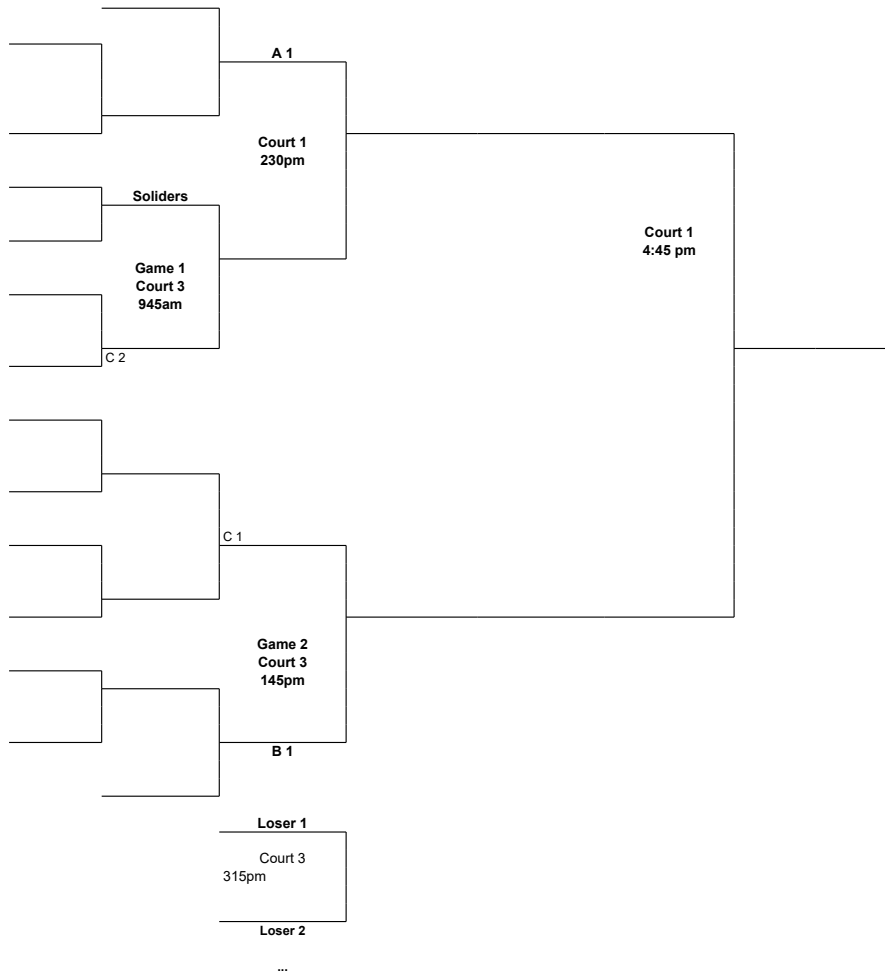

8TH BOYS

See Bracket Updates Online Anytime At www.HardwoodTournaments.com

GYM LOCATIONS

TEAM #	Pool A	Pool B	Pool C	Pool D	Pool E
1	CC Hawgs	3. Ar Greens	5. Hogs Elite		
2	Skywalkers sat	4. Soliders sun	7. Kourt Kings	6. Overtime	

BENTONVILLE HIGH SCHOOL (BHS)
1801 SE J St, Bentonville, AR 72712
| COURTS 1-5 |
The Only Main Entrance is on the back side of the school at the Tiger Arena Entrance

POOL PLAY	SATURDAY	Home	Visitor	Court	Facility
	10:00 am	1	2	3	BHS
	1130am	3	2	3	
	1130am	1	6	4	
	1215pm	5	2	2	
	1:00 pm	3	6	4	
	245pm	7	6	4	
	5:00 pm	7	5	1	

Teams are expected to be court ready and at their court 35 minutes prior to their scheduled games. Plan Ahead. Leave Early. Expect Travel Delays.

SUNDAY BRACKET PLAY