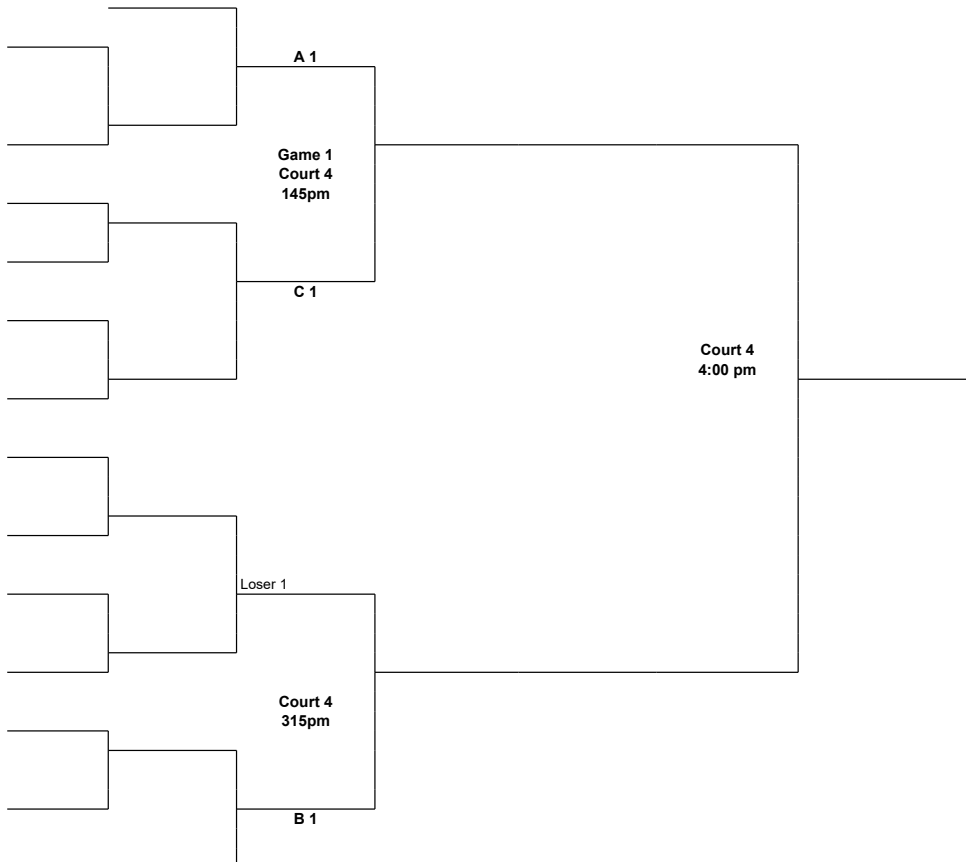

4TH BOYS

See Bracket Updates Online Anytime At www.HardwoodTournaments.com

GYM LOCATIONS

TEAM #	Pool A	Pool B	Pool C	Pool D	Pool E
1	MicBros	3. Keota Lions	5. Lang Ac sun		
2	Trappers sat	4. Cardinals sat	6. 2 The Max sun		

BENTONVILLE HIGH SCHOOL (BHS)
1801 SE J St, Bentonville, AR 72712
| COURTS 1-5 |
The Only Main Entrance is on the back side of the school at the Tiger Arena Entrance

POOL PLAY	SATURDAY	Home	Visitor	Court	Facility
	5:00 pm	1	2	2	BHS
	5:00 pm	3	4	3	
	630pm	1	4	3	
	630pm	3	2	2	

Teams are expected to be court ready and at their court 35 minutes prior to their scheduled games. Plan Ahead. Leave Early. Expect Travel Delays.

SUNDAY BRACKET PLAY