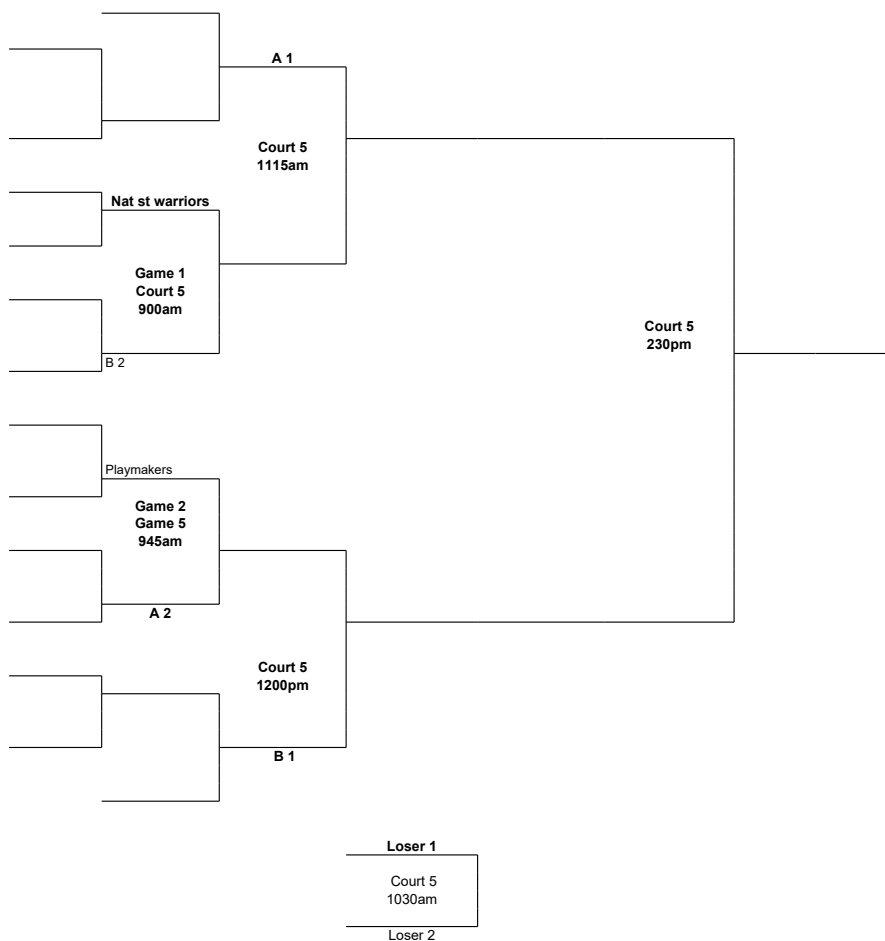

Varsity Boys

See Bracket Updates Online Anytime At www.HardwoodTournaments.com

GYM LOCATIONS

TEAM #	Pool A	Pool B	Pool C	Pool D	Pool E
1 Aces	3. ASA	5. Gym Rats sat			
2 479 T Wolves	4. OG Playmakers	6. Team Mizzo sat			
		7. Playmakers sun			
		8. Nat St Warriors			

BENTONVILLE HIGH SCHOOL (BHS)
1801 SE J St, Bentonville, AR 72712
| COURTS 1-5 |
The Only Main Entrance is on the back side of the school at the Tiger Arena Entrance

POOL PLAY	SATURDAY	Home	Visitor	Court	Facility
	10:00 am	5	1	5	BHS
	1045am	6	2	5	
	1130am	5	3	5	
	1215pm	1	2	5	
	1:00 pm	6	4	5	
	245pm	3	4	5	
	330pm	5	6	5	

Teams are expected to be court ready and at their court 35 minutes prior to their scheduled games. Plan Ahead. Leave Early. Expect Travel Delays.

SUNDAY BRACKET PLAY