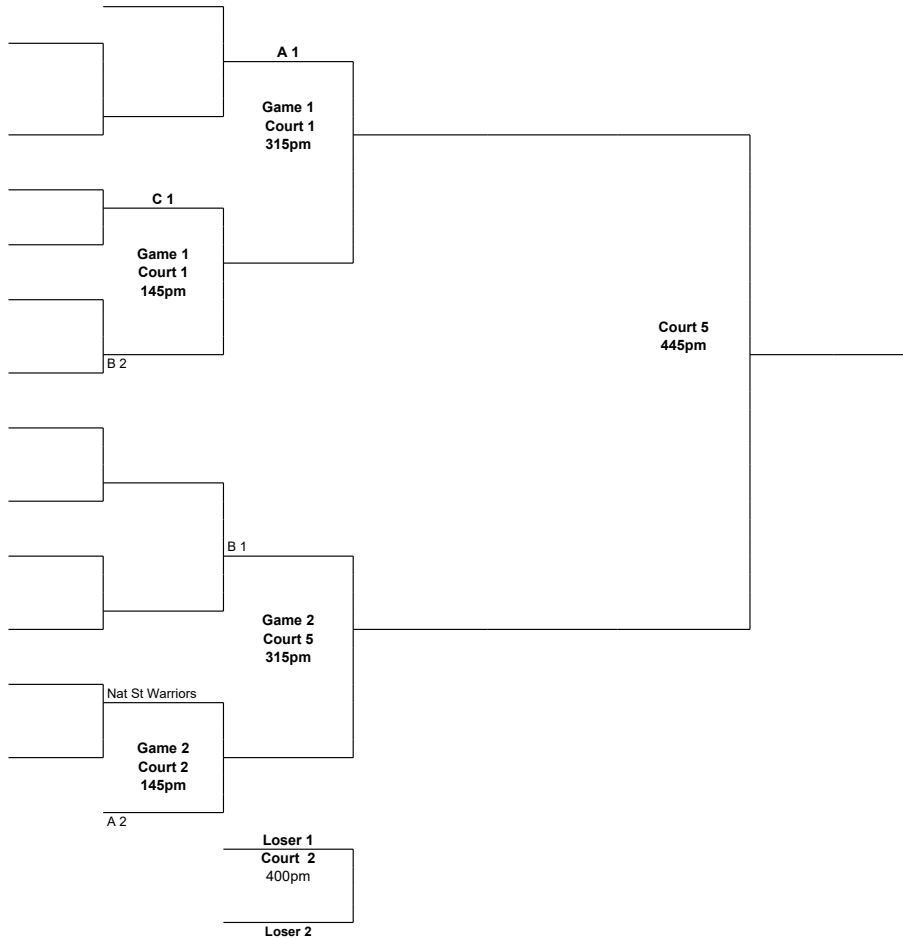

APRIL 20TH-21TH HARDWOOD REGIONAL CHAMPIONSHIP

10TH BOYS

See Bracket Updates Online Anytime At www.HardwoodTournaments.com

GYM LOCATIONS

TEAM #	Pool A	Pool B	Pool C	Pool D	Pool E
	1. Aces	3. IYES	5. Skywalkers sat	7. Nat st Warriors	
	2. SSBA	4. Sparky Elite	6. Team Jah ace		

BENTONVILLE HIGH SCHOOL (BHS)
1801 SE J St, Bentonville, AR 72712
| COURTS 1-5 |
The Only Main Entrance is on the back side
of the school at the Tiger Arena Entrance

POOL PLAY	SATURDAY	Home	Visitor	Court	Facility
	1130am	3	5	1	BHS
	145pm	1	2	5	
	245pm	4	5	1	
	415pm	3	2	5	
	5:00 pm	1	5	5	
	545pm	6	4	3	

Teams are expected to be court ready
and at their court 35 minutes prior to
their scheduled games. Plan Ahead.
Leave Early. Expect Travel Delays.

SUNDAY BRACKET PLAY