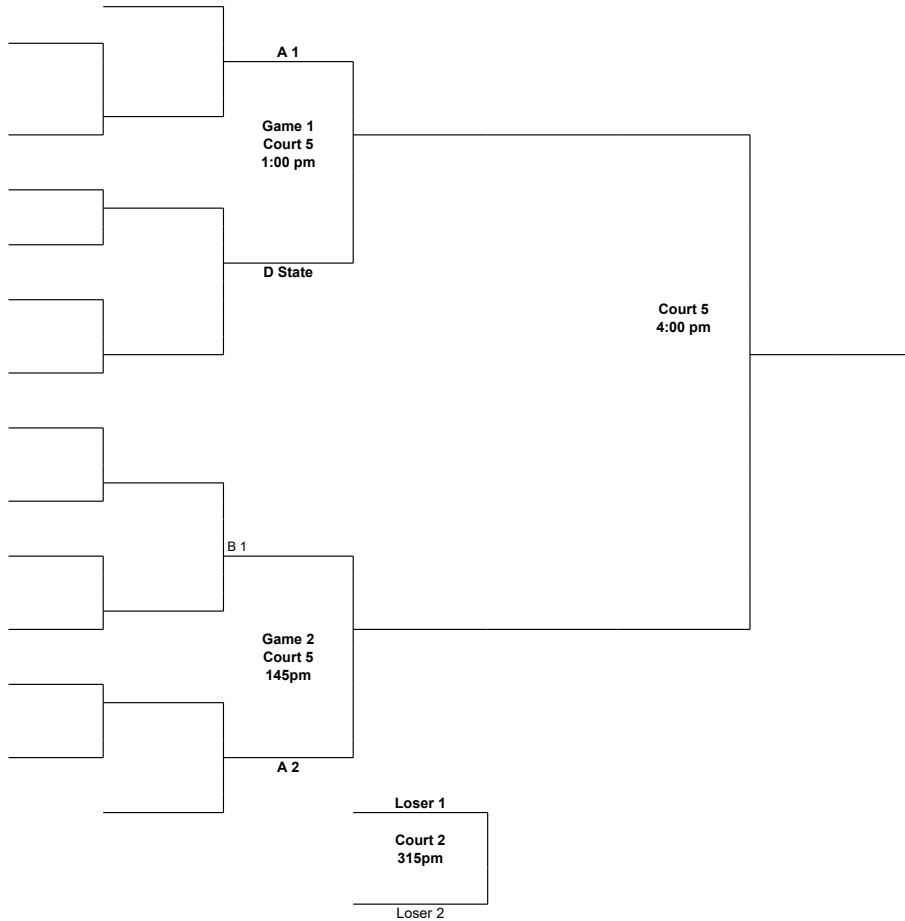

APRIL 20TH-21TH HARDWOOD REGIONAL CHAMPIONSHIP

9TH BOYS

See Bracket Updates Online Anytime At www.HardwoodTournaments.com

GYM LOCATIONS

TEAM #	Pool A	Pool B	Pool C	Pool D	Pool E
1	BTS	D State Sun	Skywalkers sat	Midwest elite	
2	Team Jah Aces	Nwa Elite	Be Elite sat	Dreamerz sat	Grove Ok sat

BENTONVILLE HIGH SCHOOL (BHS)
1801 SE J St, Bentonville, AR 72712
| COURTS 1-5 |
The Only Main Entrance is on the back side of the school at the Tiger Arena Entrance

POOL PLAY	SATURDAY	Home	Visitor	Court	Facility
					BHS
	145pm	8	5	2	
	145pm	1	9	1	
	245pm	6	4	2	
	330pm	1	2	2	
	330pm	8	9	1	
	415pm	5	9	1	
	415pm	7	6	2	
	545pm	5	6	2	
545pm	7	4	1		
630pm	7	2	1		

Teams are expected to be court ready and at their court 35 minutes prior to their scheduled games. Plan Ahead. Leave Early. Expect Travel Delays.

SUNDAY BRACKET PLAY