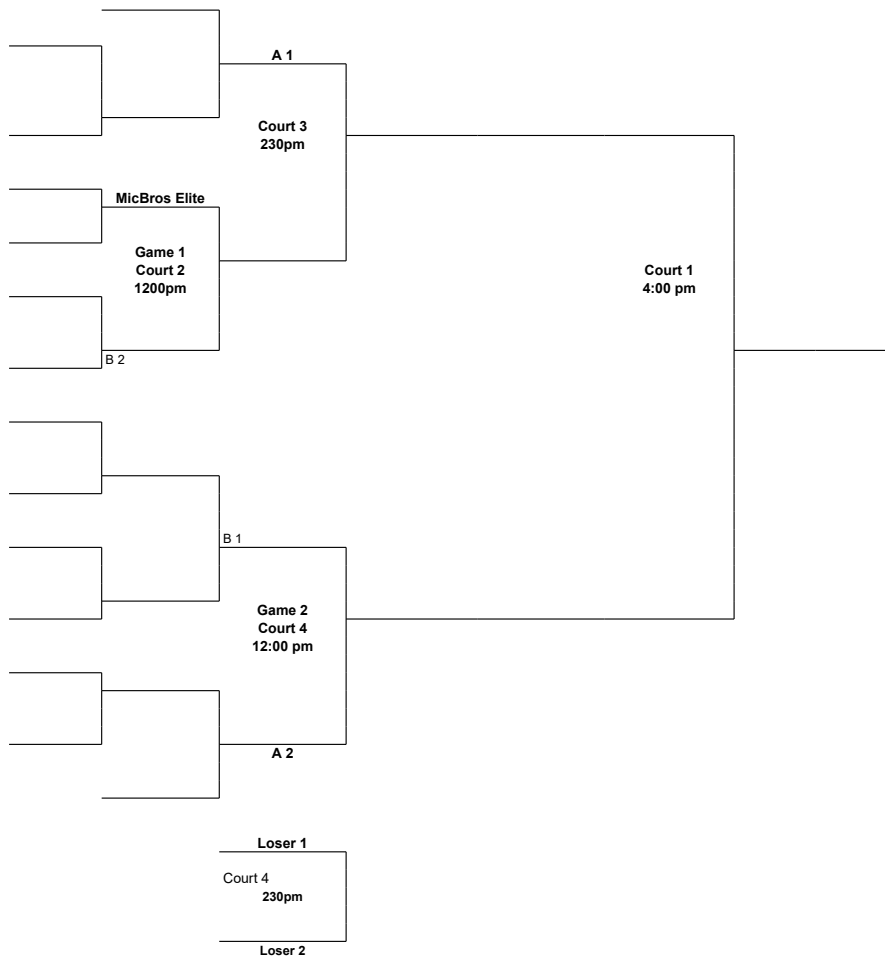

7TH BOYS

See Bracket Updates Online Anytime At www.HardwoodTournaments.com

GYM LOCATIONS

TEAM #	Pool A	Pool B	Pool C	Pool D	Pool E
1	Ar Heat	3. Blazers 2029	7. Skywalkers sat		
2	SWMO	4. Hilltop Bulls	8. MicBros Elite sun		

BENTONVILLE HIGH SCHOOL (BHS)
1801 SE J St, Bentonville, AR 72712
| COURTS 1-5 |
The Only Main Entrance is on the back side of the school at the Tiger Arena Entrance

POOL PLAY	SATURDAY	Home	Visitor	Court	Facility
					BHS
	1045am	7	4	3	
	1045am	1	3		
	1215pm	4	3	3	
	1215pm	7	1	4	
	145pm	7	3	3	
SUNDAY	Home	Visitors	Court		
9:00 am	1	2	3		

Teams are expected to be court ready and at their court 35 minutes prior to their scheduled games. Plan Ahead. Leave Early. Expect Travel Delays.

SUNDAY BRACKET PLAY