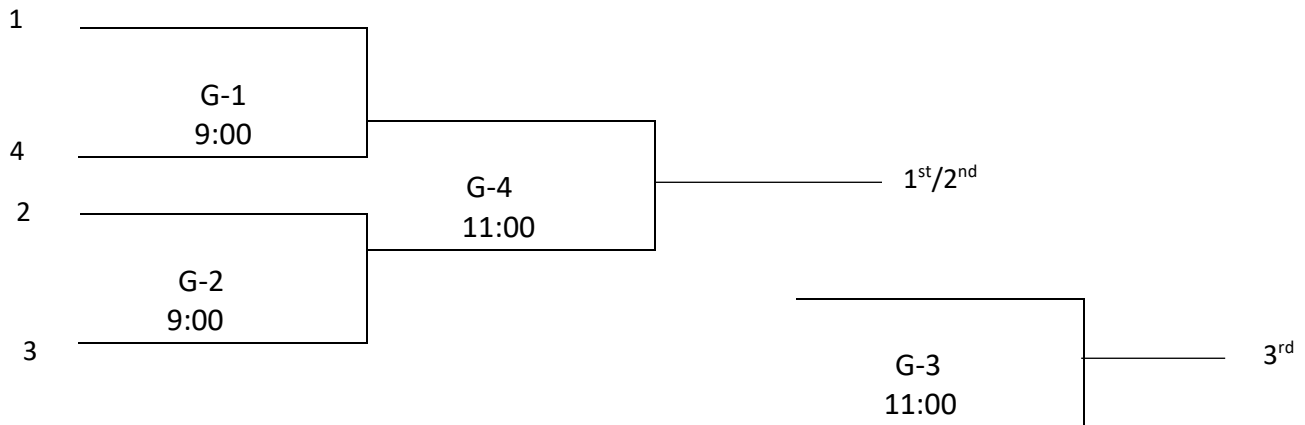

Saturday 5/22	Gym 1	Gym 2
9:00	1-2	X
10:00	1-5	X
1:00	3-4	2-5
3:00	3-5	4-2
5:00	4-5	3-1
7:00	2-3	1-4

Sunday 5/23	Gym 1	Gym 2	Gym 3
9:00	X	G-1	X
10:00	G-2	X	G-3
1:00	G-4	X	G-5

Notes:

- 1) Medals – Top 3 places
- 2) Round Robin Tie-Breaker – Head to Head; 13 pt +/- system
- 3) All Games @ Sports Zone 3909 Burlingame Rd. Topeka, KS 66609

4) Please pick up trash/drink bottles in bench areas after each game

Topeka MAYB

May 22-23, 2021

9-10 Boys Division *UPDATED*

All games played @ Sports Zone 3909 Burlingame Rd. Topeka, KS 66609

4 Team Round Robin / Bracket Play

Notes:

- 1) Medals – Top 2 places
- 2) Round Robin Tie-Breaker – Head to Head; 13 pt. +/- system
- 3) All Games @ Sports Zone 3909 Burlingame Rd. Topeka, KS 66609
- 4) Please pick up trash/drink bottles in bench areas after each game