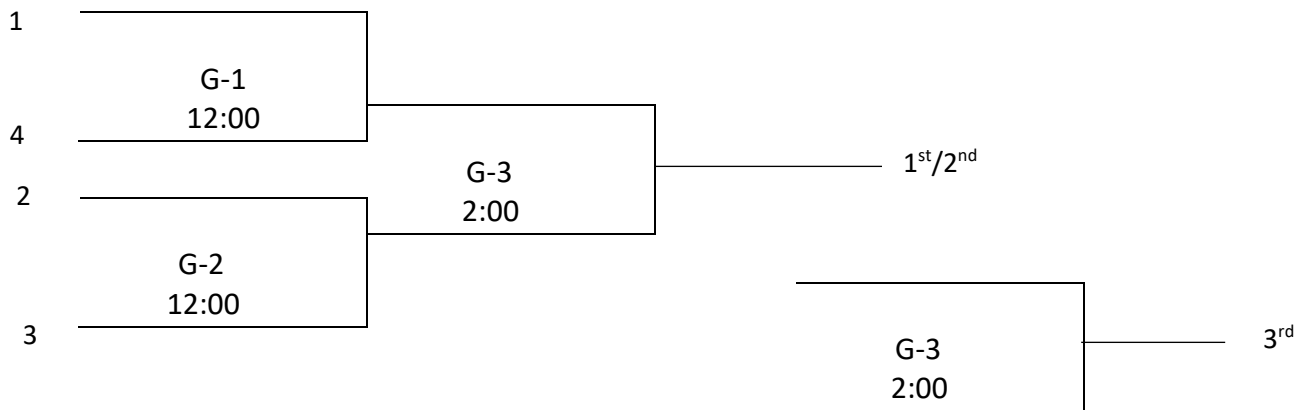

Notes:

- 1) Medals – Top 2 places
- 2) Round Robin Tie-Breaker – Head to Head; 13 pt. +/- system
- 3) All Games @ Sports Zone 3909 Burlingame Rd. Topeka, KS 66609
- 4) Please pick up trash/drink bottles in bench areas after each game

Topeka MAYB

May 22-23, 2021

11th-12th Boys Division *UPDATED*

All games played @ Sports Zone 3909 Burlingame Rd. Topeka, KS 66609

4 Team Round Robin / Bracket Play

	TEAM	WON	LOST	13 pt. +/-
1	ARSENAL			
2	POWERHOUSE			
3	CHARGER PURPLE			
4	CHARGER WHITE			

Saturday 5/22	Gym 1	Gym 2
11:00	1-4	2-3
2:00	1-3	2-4
6:00	3-4	2-1

Sunday 5/23	Gym 1	Gym 3
12:00	G-1	G-2
2:00	G-3	G-4

Notes:

- 1) Medals – Top 2 places
- 2) Round Robin Tie-Breaker – Head to Head; 13 pt. +/- system
- 3) All Games @ Sports Zone 3909 Burlingame Rd. Topeka, KS 66609
- 4) Please pick up trash/drink bottles in bench areas after each game