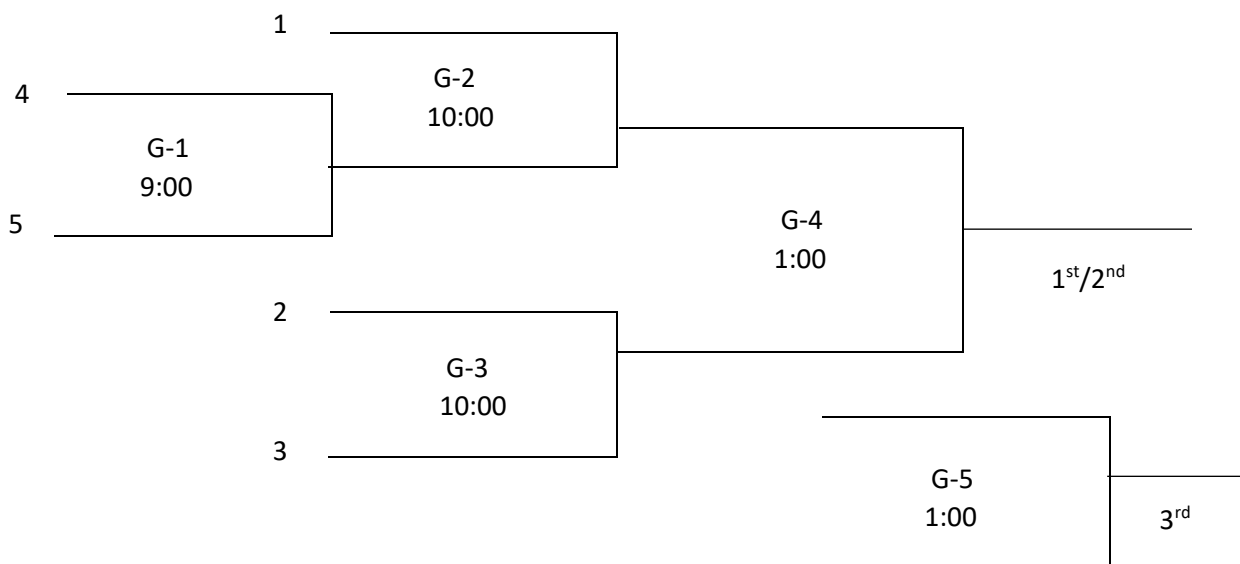

Saturday 5/22	Gym 3
9:00	3-5
10:00	6-2
11:00	4-1
12:00	5-6
1:00	1-3
2:00	4-2
3:00	6-4
4:00	2-3
5:00	1-5

Sunday 5/23	Gym 2
9:00	X
10:00	6-1
11:00	3-4
12:00	1-2
1:00	4-5
2:00	3-6
3:00	2-5

Notes:

- 1) Medals – Top 3 places
- 2) Tie-Breaker – Head to Head; 13 pt. +/- system
- 3) All Games @ Sports Zone 3909 Burlingame Rd. Topeka, KS 66609
- 4) Please pick up trash/drink bottles in bench areas after each game

Saturday 5/22	Gym 1	Gym 2
9:00	1-2	X
10:00	1-5	X
1:00	3-4	2-5
3:00	3-5	4-2
5:00	4-5	3-1
7:00	2-3	1-4

Sunday 5/23	Gym 1	Gym 2	Gym 3
9:00	X	G-1	X
10:00	G-2	X	G-3
1:00	G-4	X	G-5

Notes:

- 1) Medals – Top 3 places
- 2) Round Robin Tie-Breaker – Head to Head; 13 pt +/- system
- 3) All Games @ Sports Zone 3909 Burlingame Rd. Topeka, KS 66609