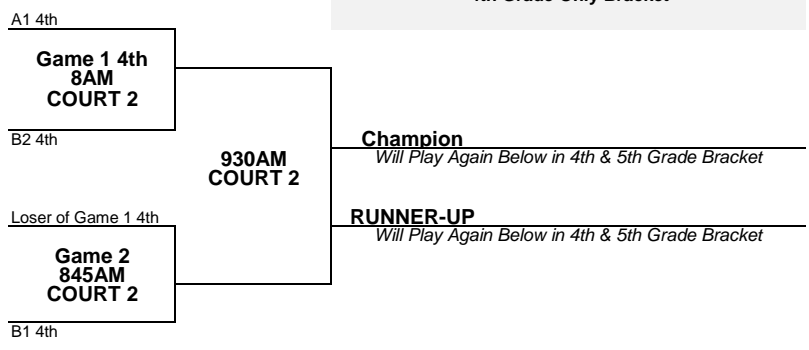

MAYB PRIME TIME - APRIL 10TH-11TH, 2021 - FAYETTEVILLE, AR

4TH-5TH GRADE BOYS

Team #	POOL A	POOL B	POOL C	POOL D	POOL E
	Team Name	Team Name	Team Name	Team Name	Team Name
	1. D State 4th	3. High Energy 5th			
	2. NEA Knights 5th	4. Ar Celtics 4th			
		5. Flight McCray 4th			

ARKANSAS ATHLETES
OUTREACH (AAO) 1515
BURR OAK DRIVE,
FAYETTEVILLE, AR 72704

POOL PLAY	Saturday	Home	Visitor	Court	Facility
	9AM	5	4	5	AAO
	950AM	3	4	3	AAO
	950AM	5	1	5	AAO
	1040AM	2	3	5	AAO
	1130AM	1	2	5	AAO

SUNDAY BRACKET PLAY

4th Grade Only Bracket

4th & 5th Grade Bracket

MAYB PRIME TIME - APRIL 10TH-11TH, 2021 - FAYETTEVILLE, AR

4TH GRADE GIRLS - SUNDAY ONLY

Team #	POOL A	POOL B	POOL C	POOL D	POOL E
	Team Name	Team Name	Team Name	Team Name	Team Name
	1. Ar Hoops	3. Flight Sharp			
	2. Flight Gilbert	4. NWA Elite			