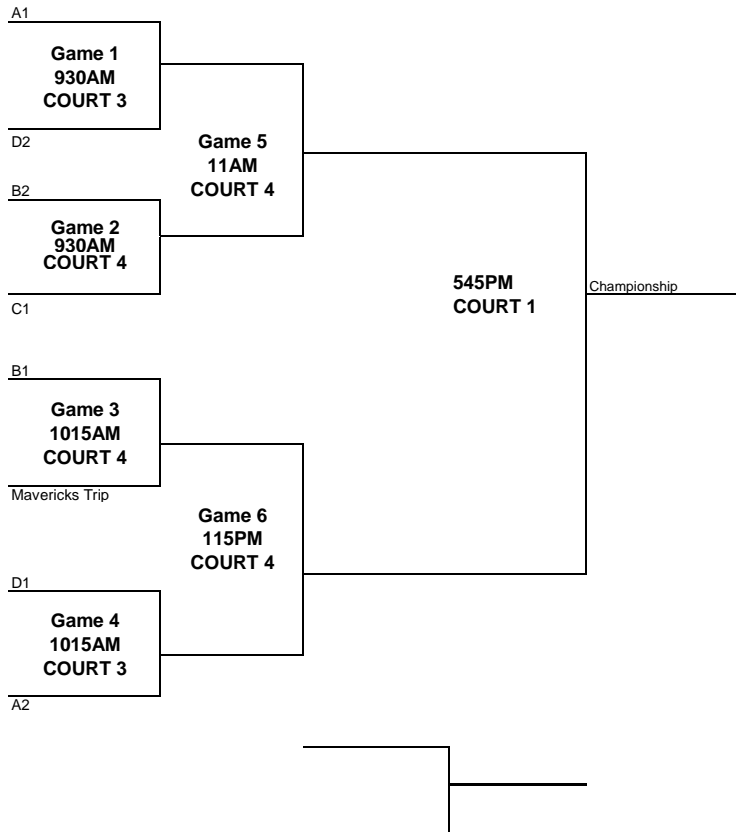

MAYB PRIME TIME - APRIL 10TH-11TH, 2021 - FAYETTEVILLE, AR

7TH GRADE BOYS

Team #	POOL A	POOL B	POOL C	POOL D	POOL E
Team #	Team Name	Team Name	Team Name	Team Name	Team Name
1.	NEA Knights	3. SSBA	5. Flight Johnson	7. Ar Heat (Sat)	
2.	RV Heat	4. AET	6. Mavericks Trip (Sun)	8. Flight Matt	
				9. Charleston Tigers (Sat)	
				10. Lang Ac	

**ARKANSAS ATHLETES
OUTREACH (AAO) 1515
BURR OAK DRIVE,
FAYETTEVILLE, AR 72704**

POOL PLAY	Saturday	Home	Visitor	Court	Facility
	1130AM	5	2	3	AAO
	2PM	4	5	3	AAO
	2PM	1	2	5	AAO
	250PM	8	3	3	AAO
	340PM	3	4	2	AAO
	520PM	4	7	5	AAO
	7PM	1	7	4	AAO
	7PM	9	10	5	AAO
	750PM	8	10	5	
	840PM	9	7	5	AAO
	930PM	9	1	3	AAO

SUNDAY BRACKET PLAY