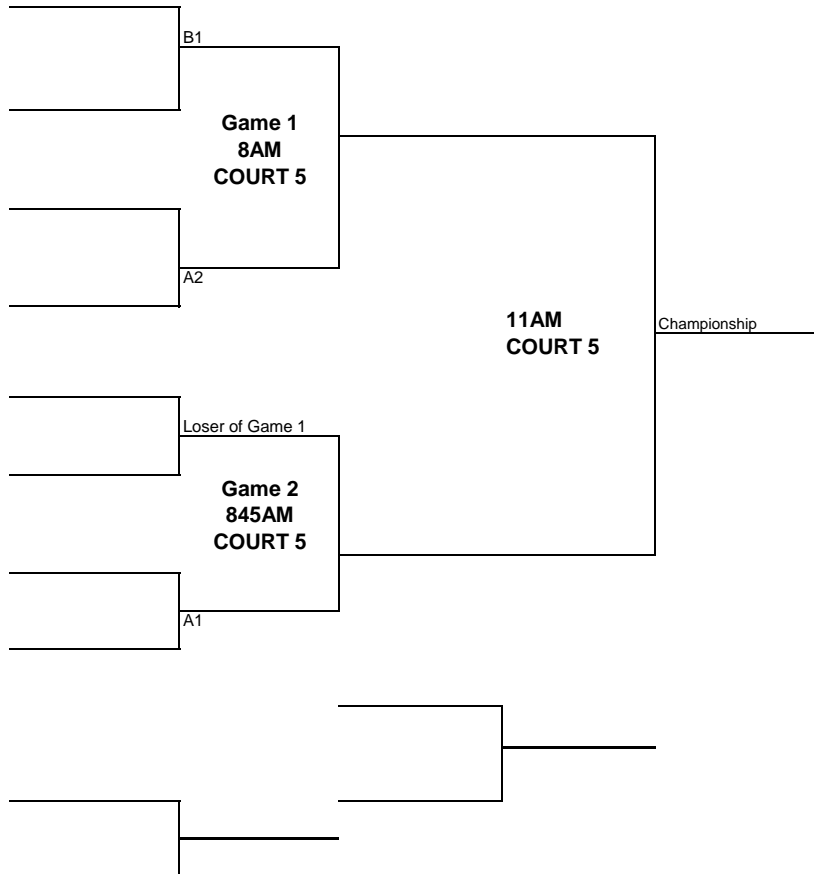

MAYB PRIME TIME - APRIL 10TH-11TH, 2021 - FAYETTEVILLE, AR

HIGH SCHOOL GIRLS

Team #	POOL A	POOL B	POOL C	POOL D	POOL E
	1. RV Heat	3. Lady Indians			
	2. VB Thunder	4. Mavericks			
		Youngwolfe (Sat)			
		5. Lang AC (Sat)			

ARKANSAS ATHLETES OUTREACH (AAO) 1515 BURR OAK DRIVE, FAYETTEVILLE, AR 72704

POOL PLAY	Saturday	Home	Visitor	Court	Facility
	9AM	2	3	1	AAO
	950AM	2	1	1	AAO
	1040AM	4	1	1	AAO
	1130AM	5	3	1	AAO
	2PM	5	4	1	AAO
					AAO
					AAO
					AAO

SUNDAY BRACKET PLAY