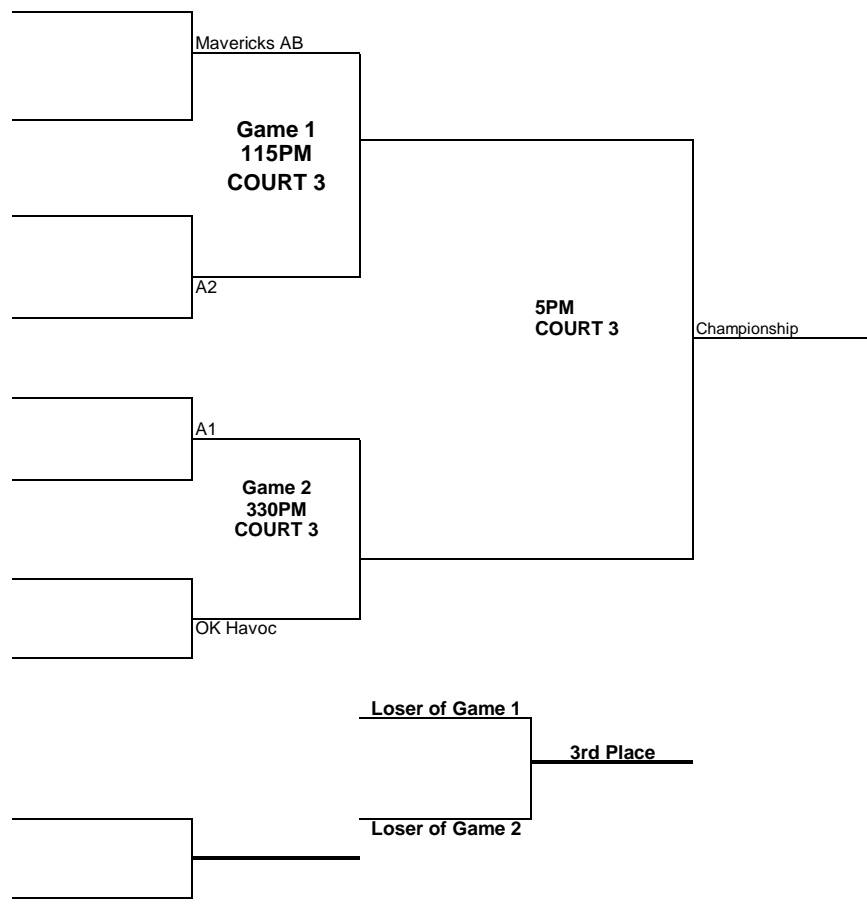

MAYB PRIME TIME - APRIL 10TH-11TH, 2021 - FAYETTEVILLE, AR

7TH GRADE GIRLS

Team #	POOL A	POOL B	POOL C	POOL D	POOL E
	Team Name	Team Name	Team Name	Team Name	Team Name
1. Lady Hoopers		3. Mavericks AB (Sun)			
2. SSBA		4. Ar Hoops (Sat)			
		5. OK Havoc (Sun)			

ARKANSAS ATHLETES
OUTREACH (AAO) 1515
BURR OAK DRIVE,
FAYETTEVILLE, AR 72704

POOL PLAY	Saturday	Home	Visitor	Court	Facility
	9AM	4	2	2	AAO
	1040AM	4	1	3	AAO
	1220PM	2	1	3	AAO
					AAO
					AAO
					AAO

SUNDAY BRACKET PLAY