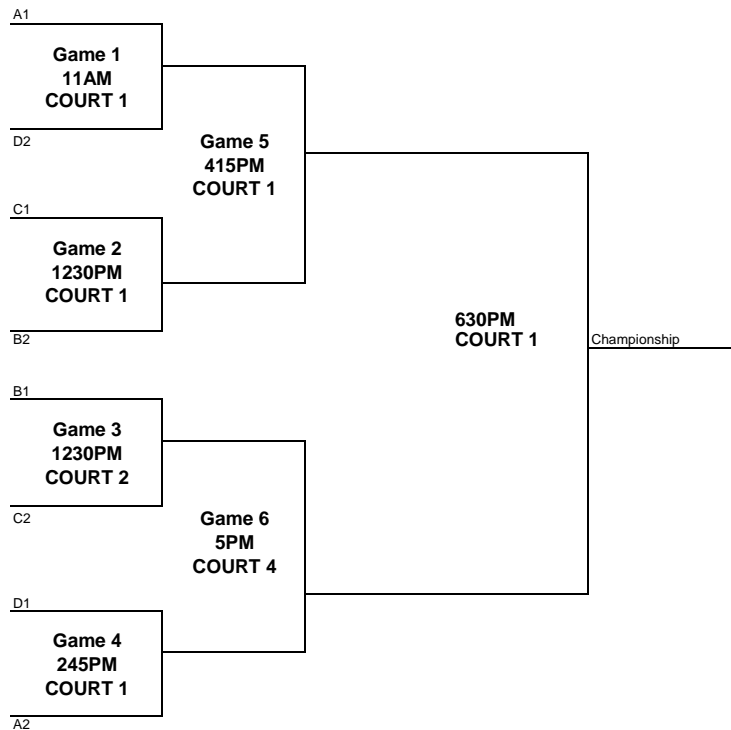

POOL PLAY	Saturday	Home	Visitor	Court	Facility
	1220PM	2	10	5	AAO
	110PM	1	2	5	AAO
	250PM	1	10	5	AAO
	340PM	5	6	5	AAO
	430PM	11	10	5	AAO
	520PM	5	4	5	AAO
	610PM	7	8	5	AAO
	7PM	3	6	4	AAO
	7PM	11	12	5	AAO
	750PM	7	5	5	AAO
	840PM	8	12	5	AAO
930PM	3	4	4	AAO	

SUNDAY BRACKET PLAY

MAYB PRIME TIME - APRIL 10TH-11TH, 2021 - FAYETTEVILLE, AR

9TH GRADE BOYS

Team #	POOL A	POOL B	POOL C	POOL D	POOL E	
	Team Name	Team Name	Team Name	Team Name	Team Name	
	1. Aces	4. KHE 20	6. Ar Celtics	3. VB Thunder	8. Alpha Elite (Sat)	ARKANSAS ATHLETES OUTREACH (AAO) 1515 BURR OAK DRIVE, FAYETTEVILLE, AR 72704
	2. RV Nets	5. Playmakers	7. Ar Supreme	10. Lang AC	9. Sennica (Sat)	

POOL PLAY	Saturday	Home	Visitor	Court	Facility
	9AM	1	2	4	AAO
	950AM	4	5	4	AAO
	1040AM	1	3	4	AAO
	1130AM	4	6	4	AAO
	110PM	3	9	5	AAO
	2PM	2	10	4	AAO
	250PM	5	9	2	AAO
	340PM	6	7	5	AAO
	430PM	9	8	5	AAO
610PM	8	7	5	AAO	
750PM	8	10	5	AAO	

SUNDAY BRACKET PLAY

MAYB PRIME TIME - APRIL 10TH-11TH, 2021 - FAYETTEVILLE, AR

10TH GRADE BOYS

Team #	POOL A	POOL B	POOL C	POOL D	POOL E
	Team Name	Team Name	Team Name	Team Name	Team Name
	1. Mavericks Sanders	3. AR Elite	5. Playmakers	7. Mavericks Lester	
	2. RV Kings	4. ATO	6. Aces	8. KSR ELITE	