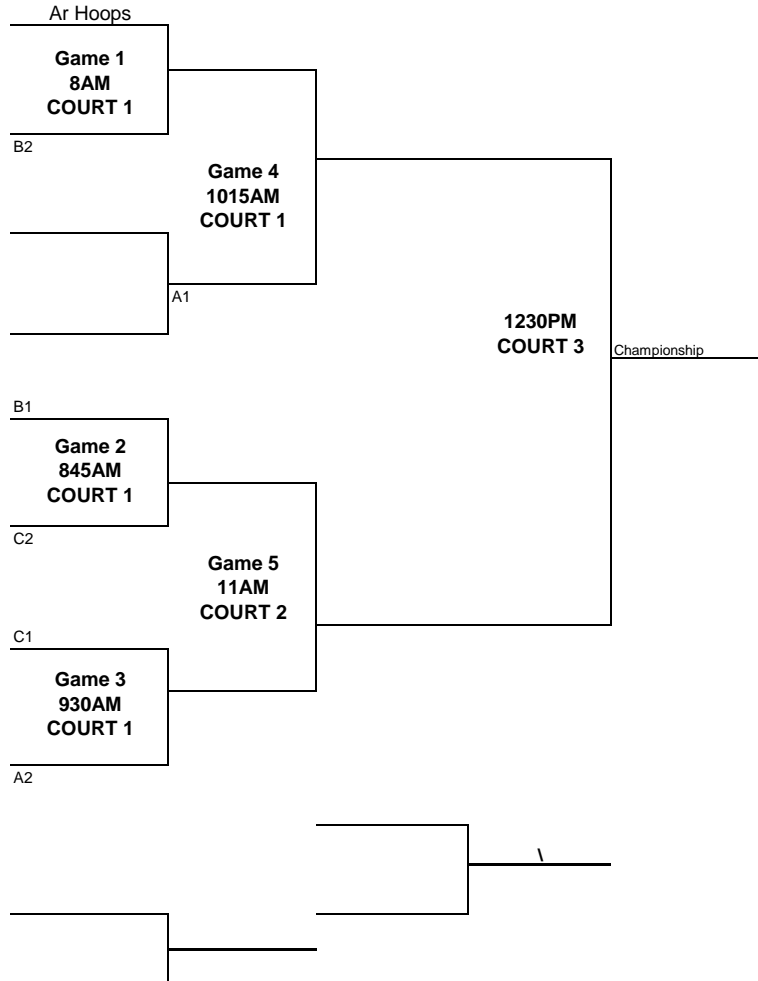

ARKANSAS ATHLETES
OUTREACH (AAO) 1515
BURR OAK DRIVE,
FAYETTEVILLE, AR 72704

POOL PLAY	Saturday	Home	Visitor	Court	Facility
	340PM	4	2	1	AAO
	520PM	4	5	1	AAO
	610PM	2	1	3	AAO
	750PM	2	5	1	AAO
	840PM	1	4	1	AAO
					AAO

SUNDAY BRACKET PLAY

MAYB PRIME TIME - APRIL 10TH-11TH, 2021 - FAYETTEVILLE, AR

6TH GRADE GIRLS

Team #	POOL A	POOL B	POOL C	POOL D	POOL E	
	Team Name	Team Name	Team Name	Team Name	Team Name	
	1. Jsquad	3. Havoc	5. Flight Jester	7. Hoops (Sun)		ARKANSAS ATHLETES OUTREACH (AAO) 1515 BURR OAK DRIVE, FAYETTEVILLE, AR 72704
	2. Eagles	4. Aces	6. Ar Air			

POOL PLAY	Saturday	Home	Visitor	Court	Facility
	110PM	6	5	3	AAO
	250PM	6	2	3	AAO
	340PM	3	5	3	AAO
	430PM	2	1	3	AAO
	520PM	3	4	3	AAO
	750PM	1	4	3	AAO
					AAO
				AAO	

SUNDAY BRACKET PLAY

MAYB PRIME TIME - APRIL 10TH-11TH, 2021 - FAYETTEVILLE, AR