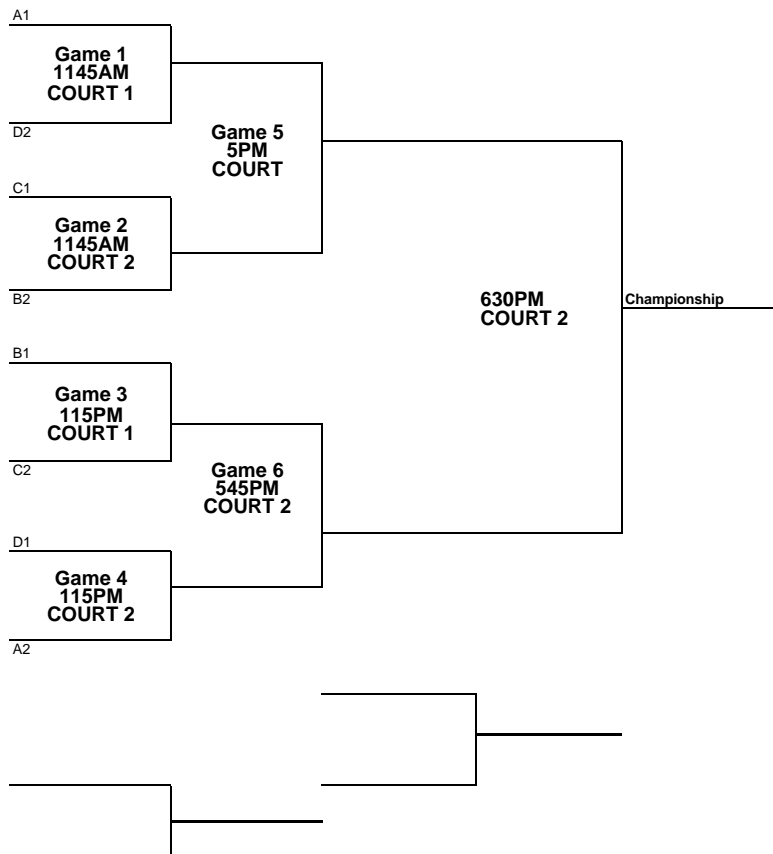

SUNDAY BRACKET PLAY

MAYB PRIME TIME - APRIL 10TH-11TH, 2021 - FAYETTEVILLE, AR

10TH GRADE GIRLS

Team #	POOL A	POOL B	POOL C	POOL D	POOL E	
	Team Name	Team Name	Team Name	Team Name	Team Name	
	1. RV Heat	3. Tar Heels	5. Mavericks Sanders (Sun)			ARKANSAS ATHLETES OUTREACH (AAO) 1515 BURR OAK DRIVE, FAYETTEVILLE, AR 72704
	2. Jsquad	4. Aces				

	Saturday	Home	Visitor	Court	Facility
POOL PLAY	1220PM	1	2	1	AAO
	110PM	1	3	1	AAO
	610PM	2	4	1	AAO
	7PM	3	4	1	AAO
					AAO
					AAO
					AAO
					AAO

SUNDAY BRACKET PLAY					
----------------------------	--	--	--	--	--

POOL PLAY	Saturday	Home	Visitor	Court	Facility
	430PM	1	2	2	AAO
	520PM	3	4	2	AAO
	7PM	5	6	2	AAO
	750PM	1	4	2	AAO
	840PM	8	5	2	AAO
	840PM	7	6	4	AAO
	930PM	7	2	1	AAO
	930PM	8	3	2	AAO

SUNDAY BRACKET PLAY

MAYB PRIME TIME - APRIL 10TH-11TH, 2021 - FAYETTEVILLE, AR