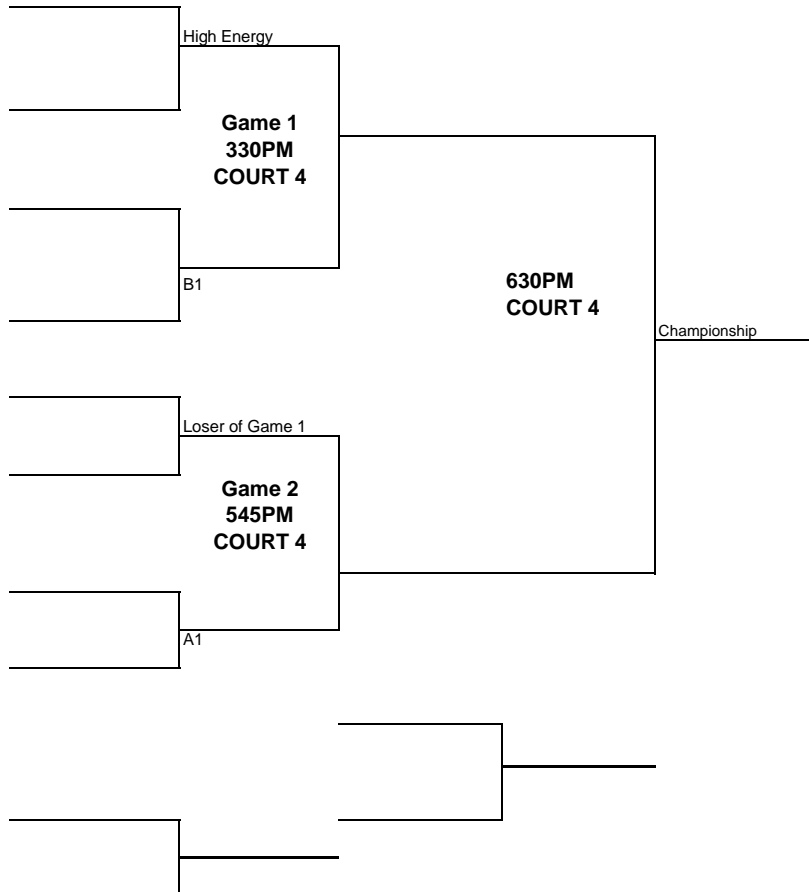

SUNDAY BRACKET PLAY

4th Grade Only Bracket

4th & 5th Grade Bracket

MAYB PRIME TIME - APRIL 10TH-11TH, 2021 - FAYETTEVILLE, AR

4TH GRADE GIRLS - SUNDAY ONLY

Team #	POOL A	POOL B	POOL C	POOL D	POOL E
	Team Name	Team Name	Team Name	Team Name	Team Name
	1. Ar Hoops	3. Flight Sharp			
	2. Flight Gilbert	4. NWA Elite			

BRACKET PLAY

MAYB PRIME TIME - APRIL 10TH-11TH, 2021 - FAYETTEVILLE, AR

6TH GRADE BOYS

Team #	POOL A	POOL B	POOL C	POOL D	POOL E
	Team Name	Team Name	Team Name	Team Name	Team Name
	1. Net Rippers	4. PitBulls (Sat)			
	2. RV Heat (Sat)	5. Flight Nock			
	3. High Energy (Sun)				

ARKANSAS ATHLETES
OUTREACH (AAO) 1515
BURR OAK DRIVE,
FAYETTEVILLE, AR 72704

POOL PLAY	Saturday	Home	Visitor	Court	Facility
	340PM	4	2	1	AAO
	520PM	4	5	1	AAO
	610PM	2	1	3	AAO
	750PM	2	5	1	AAO
	840PM	1	4	1	AAO
					AAO

SUNDAY BRACKET PLAY

MAYB PRIME TIME - APRIL 10TH-11TH, 2021 - FAYETTEVILLE, AR

6TH GRADE GIRLS

Team #	POOL A	POOL B	POOL C	POOL D	POOL E	
	Team Name	Team Name	Team Name	Team Name	Team Name	
	1. Jsquad	3. Havoc	5. Flight Jester	7. Hoops (Sun)		ARKANSAS ATHLETES OUTREACH (AAO) 1515 BURR OAK DRIVE, FAYETTEVILLE, AR 72704
	2. Eagles	4. Aces	6. Ar Air			