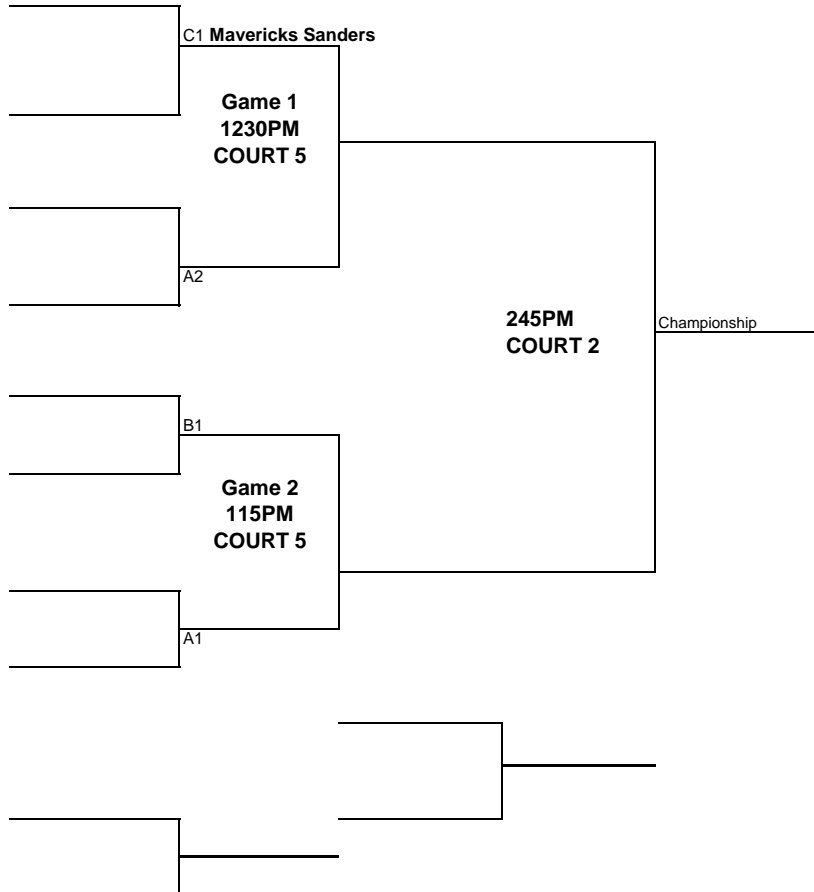

ARKANSAS ATHLETES
OUTREACH (AAO) 1515
BURR OAK DRIVE,
FAYETTEVILLE, AR 72704

POOL PLAY	Saturday	Home	Visitor	Court	Facility
	9AM	5	6	2	AAO
	950AM	7	8	3	AAO
	1040AM	3	4	2	AAO
	1130AM	5	8	2	AAO
	1220PM	7	6	4	AAO
	1220PM	4	2	2	AAO
	110PM	1	3	2	AAO
	2PM	1	2	2	AAO

SUNDAY BRACKET PLAY

MAYB PRIME TIME - APRIL 10TH-11TH, 2021 - FAYETTEVILLE, AR

10TH GRADE GIRLS

Team #	POOL A	POOL B	POOL C	POOL D	POOL E	
	Team Name	Team Name	Team Name	Team Name	Team Name	
	1. RV Heat	3. Tar Heels	5. Mavericks Sanders (Sun)			ARKANSAS ATHLETES OUTREACH (AAO) 1515 BURR OAK DRIVE, FAYETTEVILLE, AR 72704
	2. Jsquad	4. Aces				

	Saturday	Home	Visitor	Court	Facility
POOL PLAY	1220PM	1	2	1	AAO
	110PM	1	3	1	AAO
	610PM	2	4	1	AAO
	7PM	3	4	1	AAO
					AAO
					AAO
					AAO
					AAO

SUNDAY BRACKET PLAY					
----------------------------	--	--	--	--	--