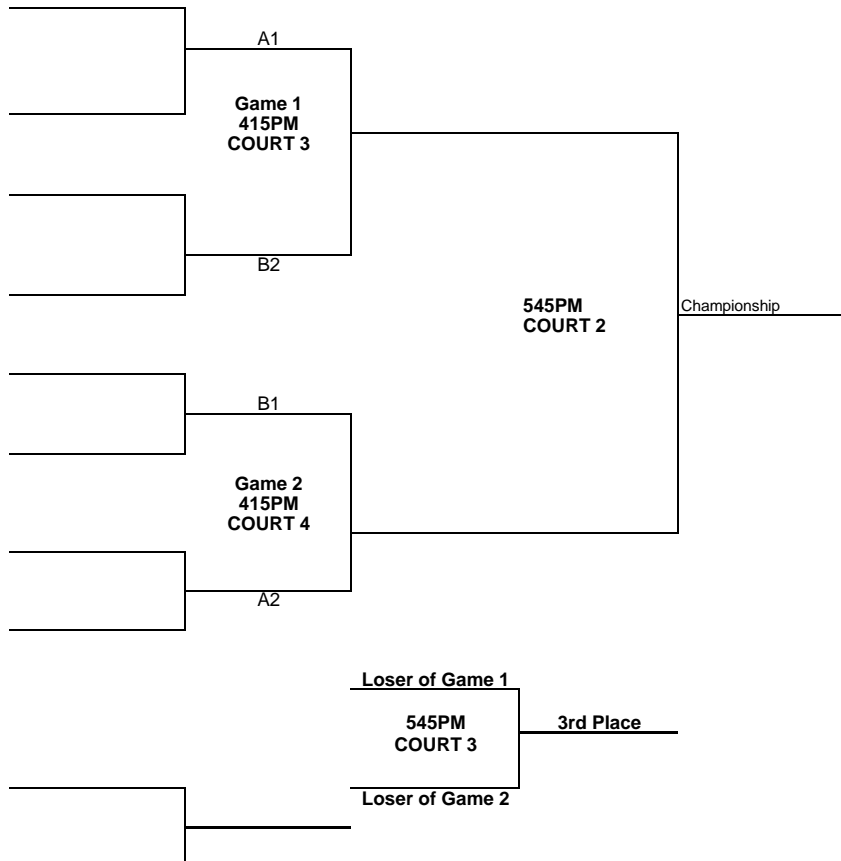

SUNDAY BRACKET PLAY

4th Grade Only Bracket

4th & 5th Grade Bracket

MAYB PRIME TIME - APRIL 10TH-11TH, 2021 - FAYETTEVILLE, AR

4TH GRADE GIRLS - SUNDAY ONLY

Team #	POOL A	POOL B	POOL C	POOL D	POOL E
	Team Name	Team Name	Team Name	Team Name	Team Name
	1. Ar Hoops	3. Flight Sharp			
	2. Flight Gilbert	4. NWA Elite			

ARKANSAS ATHLETES
OUTREACH (AAO) 1515
BURR OAK DRIVE,
FAYETTEVILLE, AR 72704

<u>POOL PLAY</u>	Sunday	Home	Visitor	Court	Facility
	245PM	1	2		3
245PM	3	4		4	AAO
					AAO
					AAO
					AAO
					AAO
					AAO
					AAO

BRACKET PLAY

MAYB PRIME TIME - APRIL 10TH-11TH, 2021 - FAYETTEVILLE, AR

6TH GRADE BOYS

Team #	POOL A	POOL B	POOL C	POOL D	POOL E
	Team Name	Team Name	Team Name	Team Name	Team Name
	1. Net Rippers	4. PitBulls (Sat)			
	2. RV Heat (Sat)	5. Flight Nock			
	3. High Energy (Sun)				