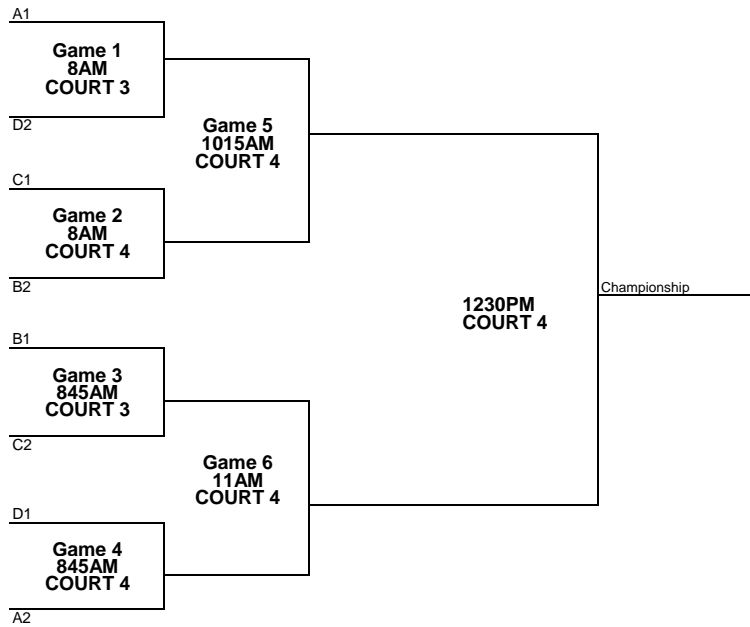

MAYB PRIME TIME - APRIL 10TH-11TH, 2021 - FAYETTEVILLE, AR

8TH GRADE BOYS

Team #	POOL A	POOL B	POOL C	POOL D	POOL E	
	Team Name	Team Name	Team Name	Team Name	Team Name	
1.	Playmakers	3. Ar Supreme 2025	5. Mavericks 2025	7. Tar Heels	10. ETG (Sat)	ARKANSAS ATHLETES OUTREACH (AAO) 1515 BURR OAK DRIVE, FAYETTEVILLE, AR 72704
2.	Aces	4. NEA KNIGHTS	6. Cardinals	8. KHE 20	11. Alpha Elite (Sat) 12. VB Pointers (Sat)	

POOL PLAY	Saturday	Home	Visitor	Court	Facility
	1220PM	2	10	5	AAO
	110PM	1	2	5	AAO
	250PM	1	10	5	AAO
	340PM	5	6	5	AAO
	430PM	11	10	5	AAO
	520PM	5	4	5	AAO
	610PM	7	8	5	AAO
	7PM	3	6	4	AAO
	7PM	11	12	5	AAO
	750PM	7	5	5	AAO
	840PM	8	12	5	AAO
930PM	3	4	4	AAO	

SUNDAY BRACKET PLAY