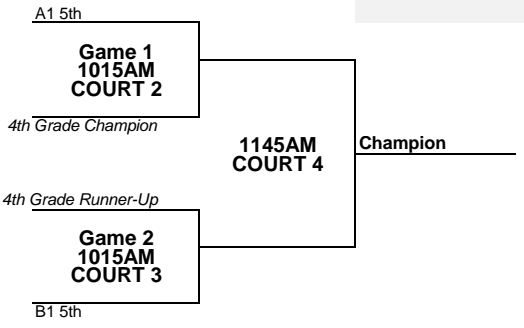

MAYB PRIME TIME - APRIL 10TH-11TH, 2021 - FAYETTEVILLE, AR

4TH-5TH GRADE BOYS

Team #	POOL A	POOL B	POOL C	POOL D	POOL E
	Team Name	Team Name	Team Name	Team Name	Team Name
	1. D State 4th	3. High Energy 5th			
	2. NEA Knights 5th	4. Ar Celtics 4th			
		5. Flight McCray 4th			

ARKANSAS ATHLETES
OUTREACH (AAO) 1515
BURR OAK DRIVE,
FAYETTEVILLE, AR 72704

POOL PLAY	Saturday	Home	Visitor	Court	Facility
	9AM	5	4	5	AAO
	950AM	3	4	3	AAO
	950AM	5	1	5	AAO
	1040AM	2	3	5	AAO
	1130AM	1	2	5	AAO

SUNDAY BRACKET PLAY

4th Grade Only Bracket

4th & 5th Grade Bracket

MAYB PRIME TIME - APRIL 10TH-11TH, 2021 - FAYETTEVILLE, AR

4TH GRADE GIRLS - SUNDAY ONLY

Team #	POOL A	POOL B	POOL C	POOL D	POOL E
	Team Name	Team Name	Team Name	Team Name	Team Name
	1. Ar Hoops	3. Flight Sharp			
	2. Flight Gilbert	4. NWA Elite			