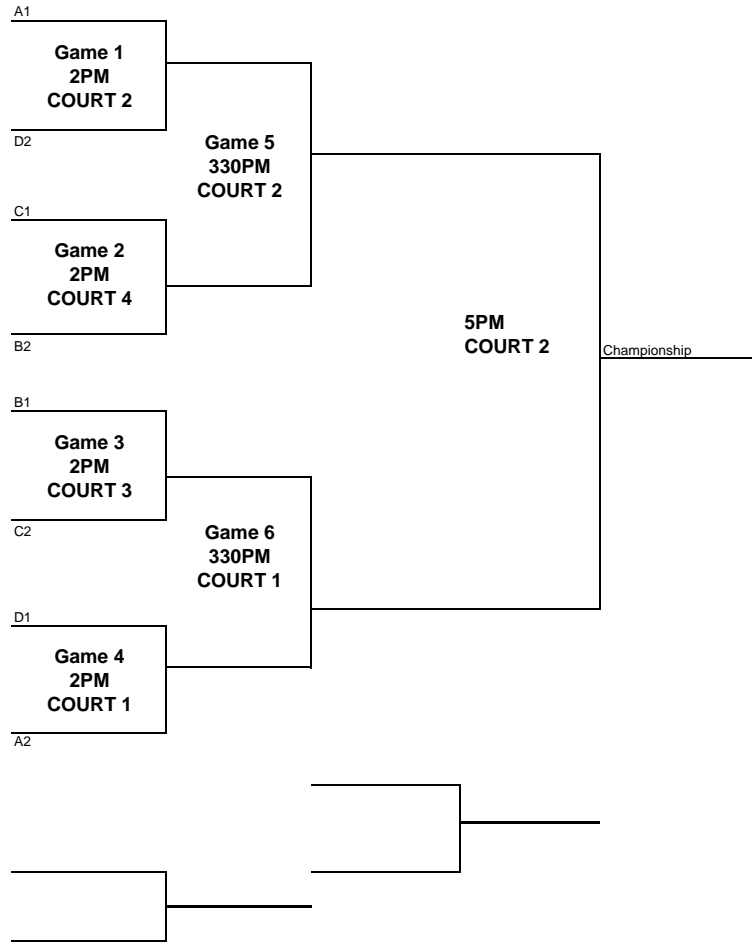

MAYB PRIME TIME - APRIL 10TH-11TH, 2021 - FAYETTEVILLE, AR

10TH GRADE BOYS

Team #	POOL A	POOL B	POOL C	POOL D	POOL E
	Team Name	Team Name	Team Name	Team Name	Team Name
	1. Mavericks Sanders	3. AR Elite	5. Playmakers	7. Mavericks Lester	
	2. RV Kings	4. ATO	6. Aces	8. KSR ELITE	

ARKANSAS ATHLETES
OUTREACH (AAO) 1515
BURR OAK DRIVE,
FAYETTEVILLE, AR 72704

POOL PLAY	Saturday	Home	Visitor	Court	Facility
	9AM	5	6	2	AAO
	950AM	7	8	3	AAO
	1040AM	3	4	2	AAO
	1130AM	5	8	2	AAO
	1220PM	7	6	4	AAO
	1220PM	4	2	2	AAO
	110PM	1	3	2	AAO
	2PM	1	2	2	AAO

SUNDAY BRACKET PLAY