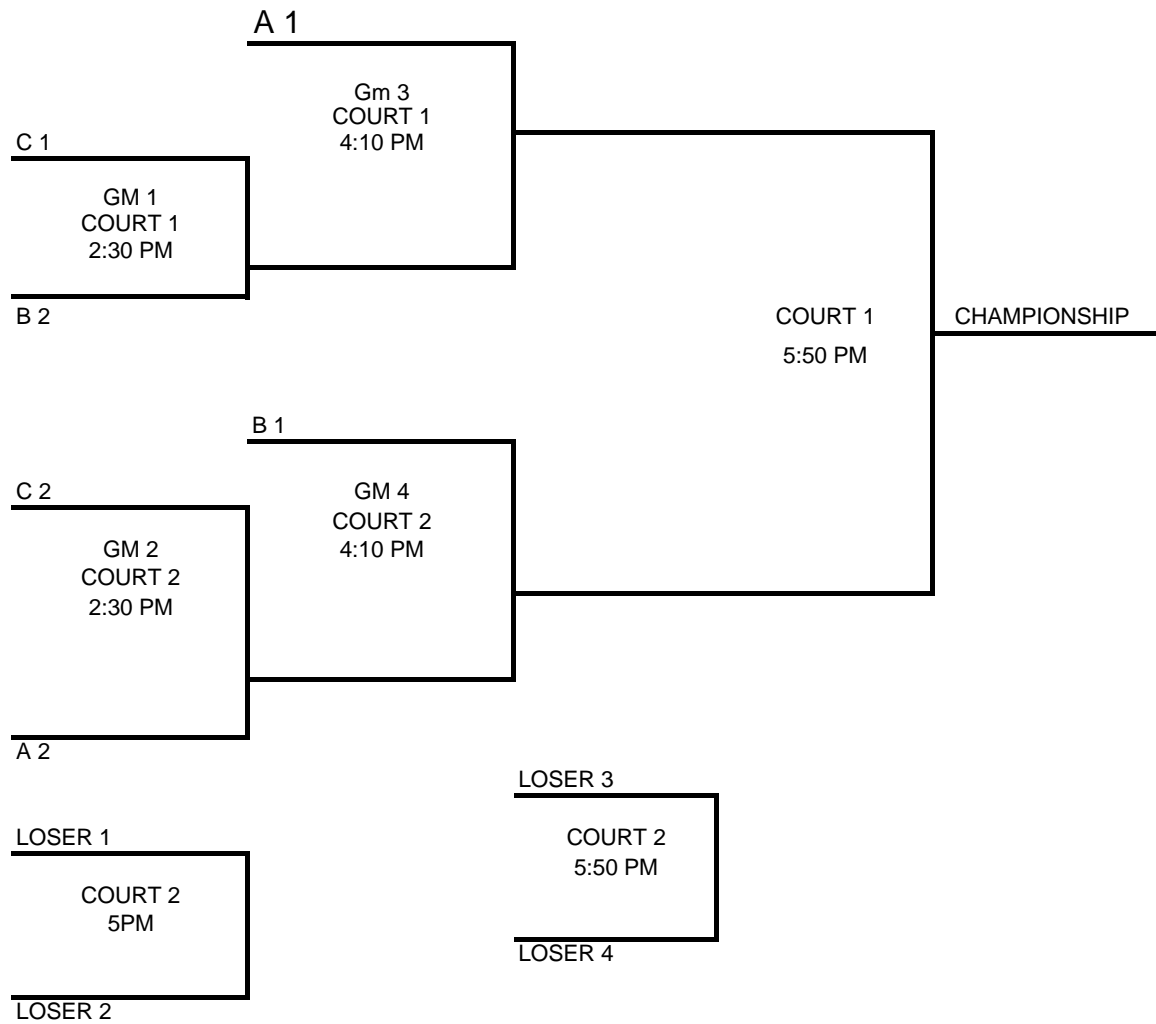

MAYB HARDWOOD

9-10TH BOYS

ALL GAMES AT
NEXT LEVEL
1906 CAMBRIDGE
SPRINGDALE AR
72762

POOL A

POOL B

POOL C

Team #	Team Name	Team Name	Team Name
1	WINGS 10TH	3 ACES	5 AAO HAWKS
2	NWA SELECT	4 MO-Dream Team	6 TEAM OHANA
	POOL D		
8	RAINMAKERS 9TH sat		
9	RAINMAKERS 10TH sat		
10	Team Unity 10th		

Game #	SATURDAY	Home	Visitor	Court
	9AM	1	3	6 NEXT LEVEL
	11AM	1	2	6
	1PM	3	4	6
	2PM	5	6	6
	3PM	2	4	6
	4PM	10	8	6
	5PM	5	8	6
	6PM	9	6	6
	7PM	10	9	6

BRACKET SUN