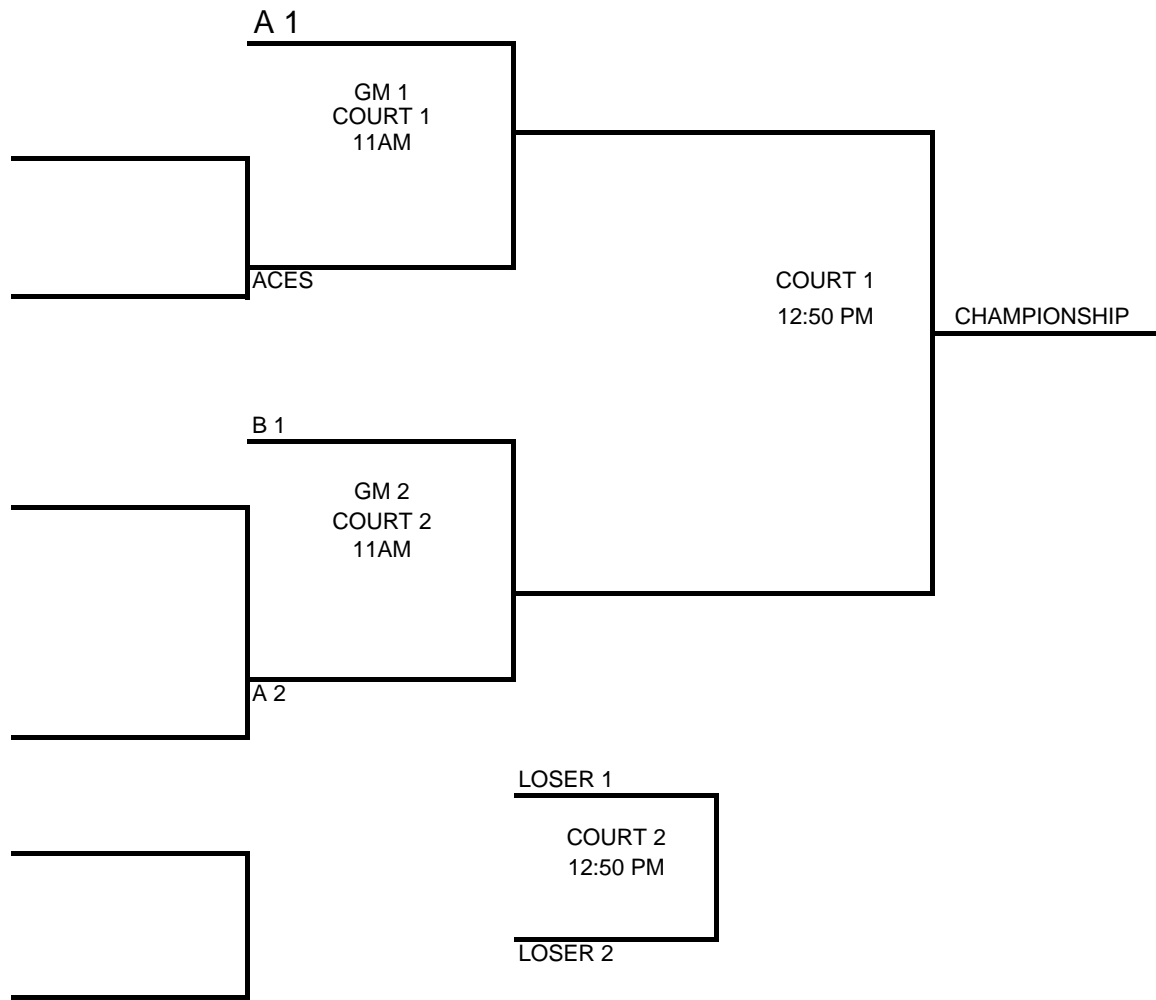

Team #	Team Name	Team Name	Team Name
1	WINGS 10TH	3 ACES	5 AAO HAWKS
2	NWA SELECT	4 MO-Dream Team	6 TEAM OHANA
	POOL D		
8	RAINMAKERS 9TH sat		
9	RAINMAKERS 10TH sat		
10	Team Unity 10th		

Game #	SATURDAY	Home	Visitor	Court
	9AM	1	3	6 NEXT LEVEL
	11AM	1	2	6
	1PM	3	4	6
	2PM	5	6	6
	3PM	2	4	6
	4PM	10	8	6
	5PM	5	8	6
	6PM	9	6	6
	7PM	10	9	6

BRACKET SUN

MAYB HARDWOOD HIGH SCHOOL BOYS

POOL A

POOL B

POOL C

ALL GAMES AT
NEXT LEVEL
1906 CAMBRIDGE
SPRINGDALE AR
72762
COURTS
1 thru 8

Team #	Team Name	Team Name	Team Name
1	TRIPLE THREAT	3 ROUGH RIDERS	5 LEGACY Sat
2	WINGS	8 ACES SUN	6 RAINMAKERS SAT
			7 TEAM UNITY sat

Game #	SATURDAY	Home	Visitor	Court
	9AM	2	5	1 NEXT LEVEL
	10AM	7	5	1
	12PM	1	2	2
	12PM	3	6	1
	1PM	3	7	1
	2PM	1	6	1

BRACKET SUN

MAYB HARDWOOD

4-5TH GIRLS

POOL A

POOL B

POOL C

ALL GAMES AT
NEXT LEVEL
1906 CAMBRIDGE
SPRINGDALE AR
72762
COURTS
1 thru 8

Team #	Team Name	Team Name	Team Name
1	AR SPARKS	3	WINGS
2	AAO BANSHEES	4	RAINMAKERS
			Sat

Game #	SATURDAY	Home	Visitor	Court
	3PM	1	2	7
	4PM	3	4	7
	6PM	1	4	3
	6PM	2	3	4

NEXT LEVEL

BRACKET SUN

MAYB HARDWOOD