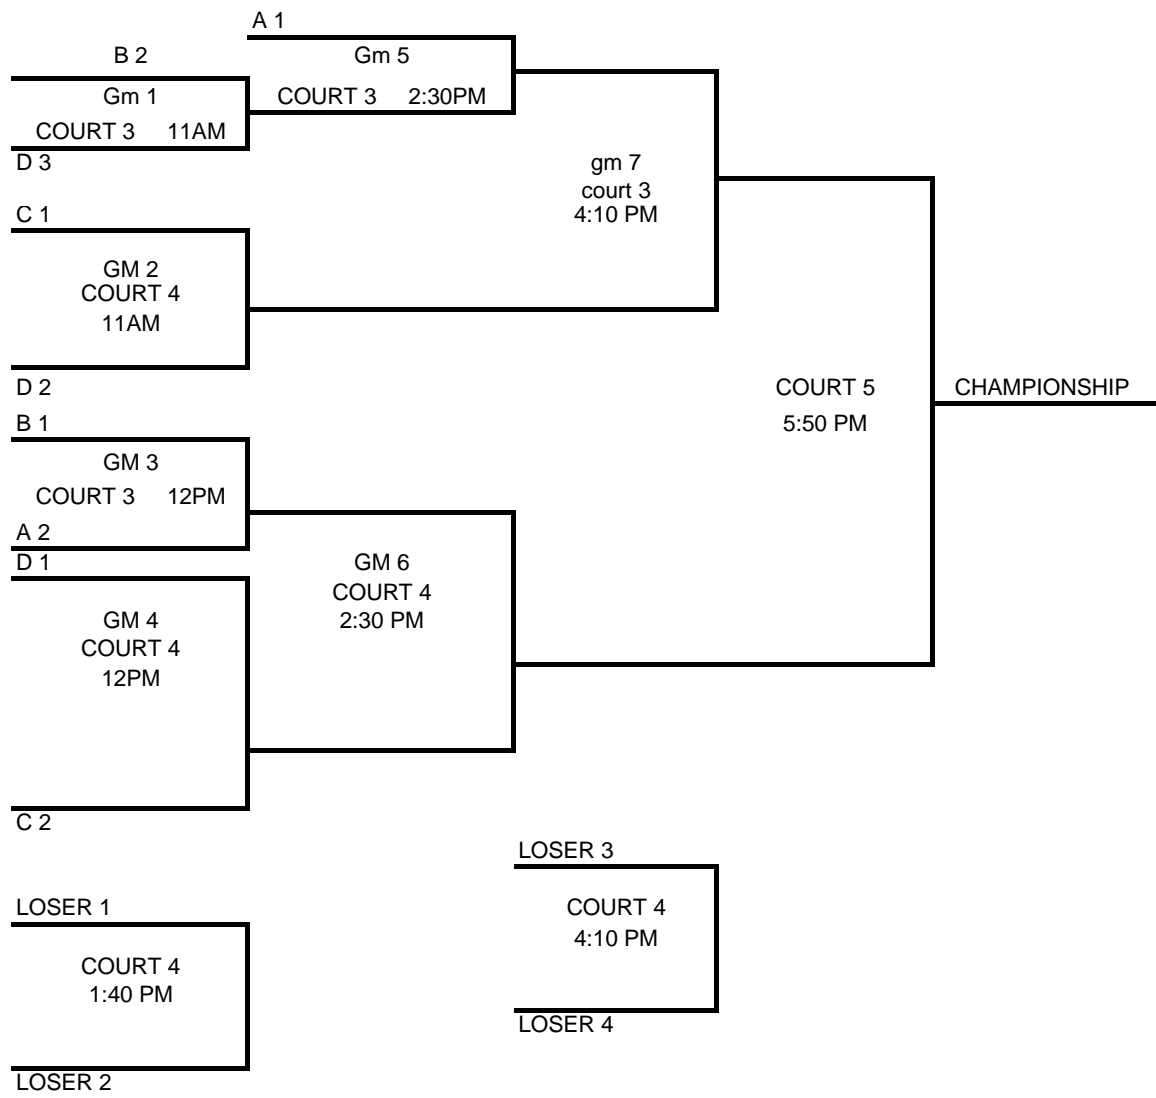

MAYB HARDWOOD

6TH BOYS

POOL A

POOL B

POOL C

ALL GAMES AT
NEXT LEVEL
1906 CAMBRIDGE
SPRINGDALE AR
72762

Team #	Team Name	Team Name	Team Name
1	IRISH PURPLE	3 IRISH WHITE	5 WINGS BOWEN
2	OUTKAST	4 WINGS RED	6 OK NETS
			POOL D
		7	WINGS DEZ
	POOL E	8	MUSTANGS
10	RAINMAKERS sat	9	Zondi/KHE20

Game #	SATURDAY	Home	Visitor	Court
	10AM	1	2	3 NEXT LEVEL
	12PM	2	3	3
	2PM	1	4	3
	3PM	5	6	2
	4PM	3	4	3
	4PM	7	8	2
	5PM	10	6	2
	6PM	8	9	2
	7PM	5	10	7
	7PM	7	9	2

BRACKET SUN

MAYB HARDWOOD

8TH BOYS

POOL A

POOL B

Game #	SATURDAY	Home	Visitor	Court
	10AM	1	2	4 NEXT LEVEL
	1PM	3	4	4
	3PM	1	3	4
	5PM	2	4	4

BRACKET SUN

MAYB HARDWOOD

9-10TH BOYS

ALL GAMES AT
NEXT LEVEL
1906 CAMBRIDGE
SPRINGDALE AR
72762

POOL A

POOL B

POOL C