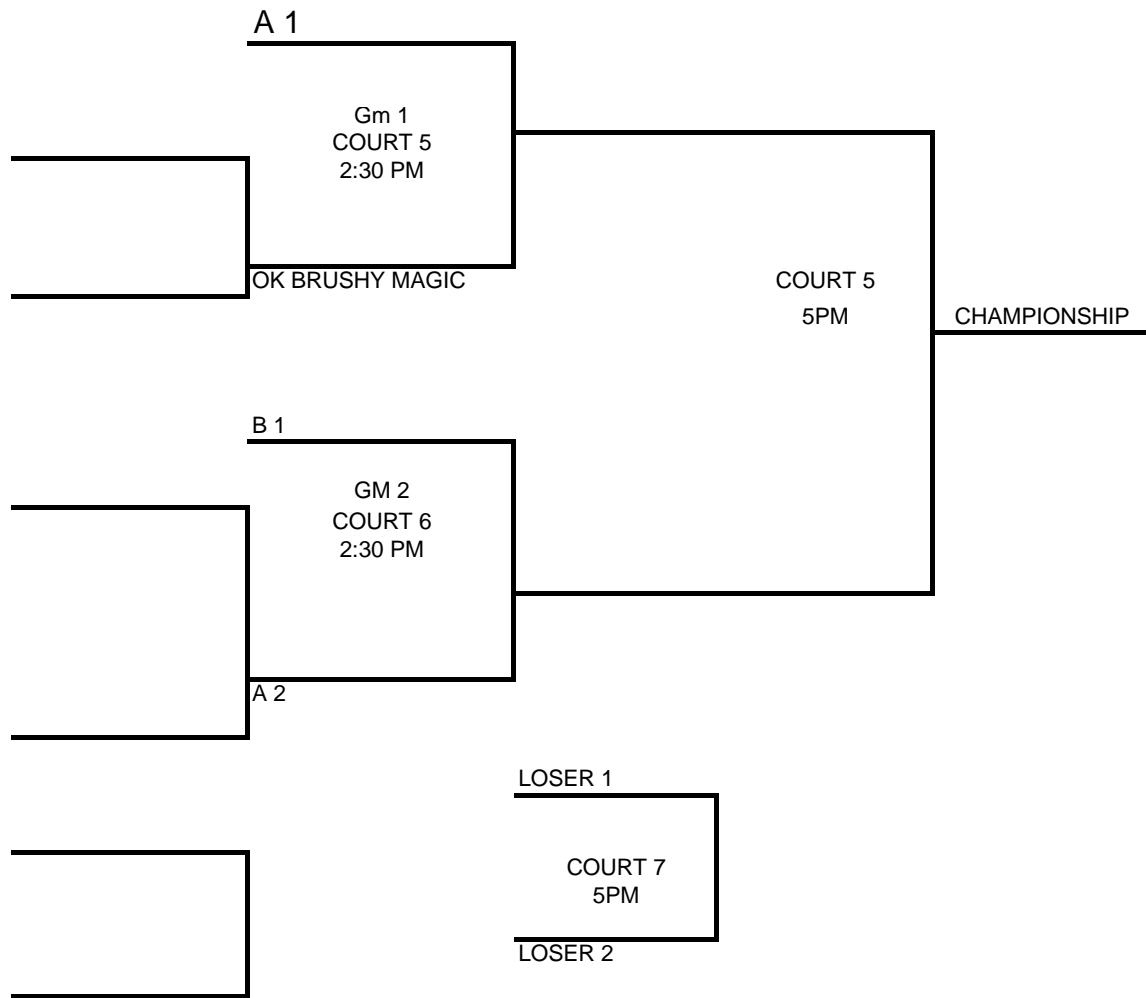

Team #	Team Name	Team Name	Team Name
1	AR SPARKS	3	WINGS
2	AAO BANSHEES	4	RAINMAKERS
			Sat

Game #	SATURDAY	Home	Visitor	Court
	3PM	1	2	7
	4PM	3	4	7
	6PM	1	4	3
	6PM	2	3	4

NEXT LEVEL

BRACKET SUN

MAYB HARDWOOD

6TH GIRLS

POOL A

POOL B

POOL C

ALL GAMES AT
NEXT LEVEL
1906 CAMBRIDGE
SPRINGDALE AR
72762
COURTS

1 thru 8

Team #	Team Name	Team Name	Team Name
1	WINGS JOHNSON	3 WINGS NEAL	
2	VAN BUREN THUNDE	4 MO-RUSH	
		OK BRUSHY	
		5 MAGIC sun	

Game #	SATURDAY	Home	Visitor	Court
	10AM	1	2	5
	10AM	3	4	6
	12PM	1	4	5
	12PM	2	3	6
	3PM	2	4	5

NEXT LEVEL

BRACKET SUN

MAYB HARDWOOD

8TH GIRLS

POOL A

POOL B

POOL C