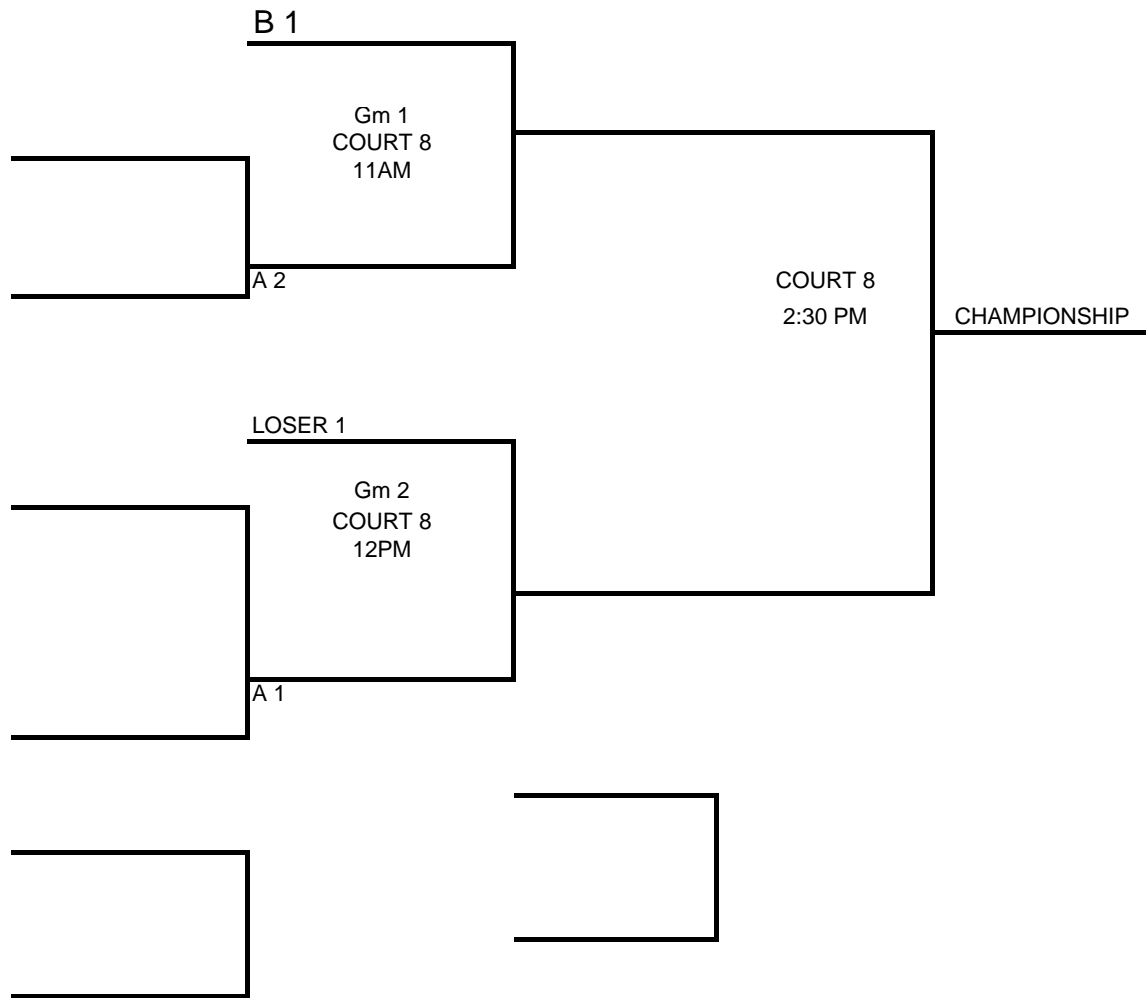

Game #	SATURDAY	Home	Visitor	Court
	9AM	2	5	1 NEXT LEVEL
	10AM	7	5	1
	12PM	1	2	2
	12PM	3	6	1
	1PM	3	7	1
	2PM	1	6	1

BRACKET SUN

MAYB HARDWOOD

4-5TH GIRLS

POOL A

POOL B

POOL C

ALL GAMES AT
NEXT LEVEL
1906 CAMBRIDGE
SPRINGDALE AR
72762
COURTS
1 thru 8

Team #	Team Name	Team Name	Team Name
1	AR SPARKS	3	WINGS
2	AAO BANSHEES	4	RAINMAKERS
			Sat

Game #	SATURDAY	Home	Visitor	Court
	3PM	1	2	7
	4PM	3	4	7
	6PM	1	4	3
	6PM	2	3	4

NEXT LEVEL

BRACKET SUN

MAYB HARDWOOD