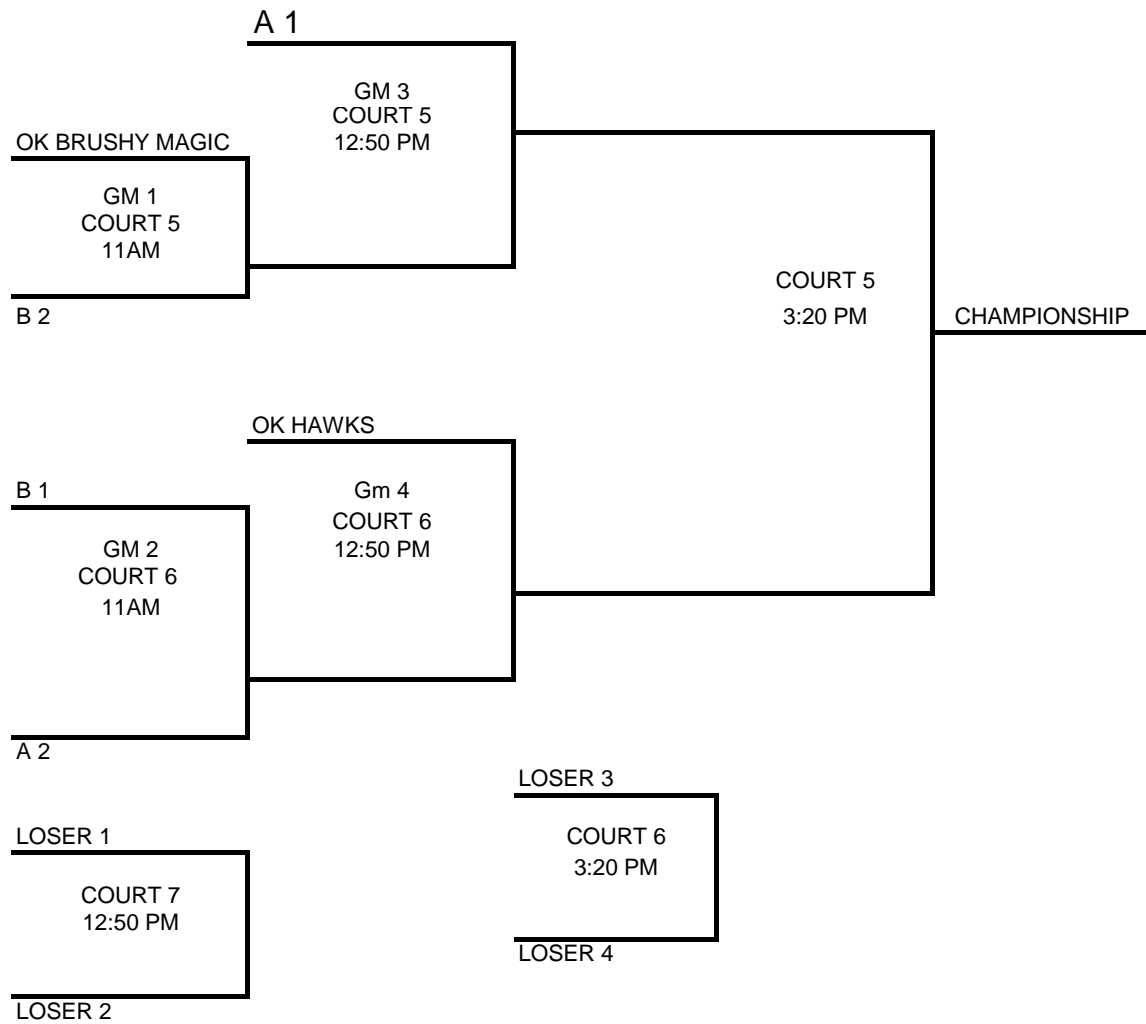

Game #	SATURDAY	Home	Visitor	Court
	10AM	1	2	3 NEXT LEVEL
	12PM	2	3	3
	2PM	1	4	3
	3PM	5	6	2
	4PM	3	4	3
	4PM	7	8	2
	5PM	10	6	2
	6PM	8	9	2
	7PM	5	10	7
	7PM	7	9	2

BRACKET SUN

MAYB HARDWOOD

8TH BOYS

POOL A

POOL B

POOL C

ALL GAMES AT
NEXT LEVEL
1906 CAMBRIDGE
SPRINGDALE AR
72762

COURTS
1 thru 8

Team #	Team Name	Team Name	Team Name
1	NEXT LEVEL	3 WINGS WARD	5 OK HAWKS sun OK BRUSHY MAGIC
2	WINGS TACUMA	4 ROUGH RIDERS	6 sun

Game #	SATURDAY	Home	Visitor	Court
	10AM	1	2	4 NEXT LEVEL
	1PM	3	4	4
	3PM	1	3	4
	5PM	2	4	4

BRACKET SUN

MAYB HARDWOOD

9-10TH BOYS

ALL GAMES AT
NEXT LEVEL
1906 CAMBRIDGE
SPRINGDALE AR
72762

POOL A

POOL B

POOL C