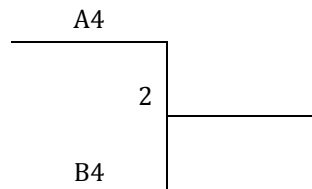

SOUTH SIOUX CITY MAYB

JUNE 6-8, 2014

9th/10th Grade Boys

Pool A	W	L	Pool B	W	L
1. Team Brandon			6. Heat		
2. South Sioux City			7. Bartlett Basketball Academy Force		
3. Maple Valley Rams			8. SD Wizards		
4. Extreme 16 U			9. Dakota Blue Devils Jansen		
5. BBA Force EYT			10. Team Brandon - Red		

2 Pools: Top Seeds in Each Pool Play for 1st, 2 Seeds Play for 3rd, Etc.

Friday	Ct 1	Ct 2
5:00		
6:00	1-2	
7:00	3-4	
8:00	1-5	
9:00		

Saturday	Ct 1	Ct 2
8:00		6-7
9:00		8-9
10:00	2-3	6-10
11:00	4-5	7-8
12:00		9-10
1:00		
2:00	1-3	
3:00	2-4	
4:00		6-8
5:00		7-9
6:00	3-5	8-10
7:00	1-4	6-9
8:00	2-5	7-10
9:00		