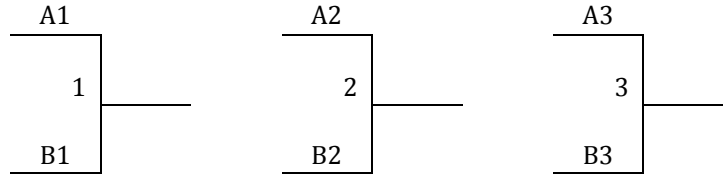

2 Pools: Top Two in Each Pool to Bracket A, Others to Bracket B

Friday	Ct 5	Ct 6	Ct 7	Ct 8
5:00				
6:00				
7:00				
8:00	5-6			
9:00				

Saturday	Ct 5	Ct 6	Ct 7	Ct 8
8:00				7-8
9:00				5-9
10:00				6-7
11:00				8-9
12:00				1-2
1:00				3-4
2:00				5-7
3:00				1-3
4:00				2-4
5:00				6-8
6:00				7-9
7:00				5-8
8:00		1-4	2-3	6-9
9:00				

SOUTH SIOUX CITY MAYB

JUNE 6-8, 2014

7th Grade Boys

Pool A	W	L	Pool B	W	L
1. Chargers			4. South Dakota Tigers		
2. Tea Cougars			5. Blaze		
3. Dakota Niners 13U			6. Extreme		

Friday	Ct 5	Ct 6
5:00		
6:00	1-2	
7:00		
8:00		
9:00		

SOUTH SIOUX CITY MAYB
JUNE 6-8, 2014

7th Grade Boys Bracket Play

A1 Plays B1, A2 Plays B2, A3 Plays B3 to Determine Bracket Play

Courts 6 & 7: Middle School Courts
Courts 3, 4 & 5: New Gym
Courts 1 & 2: High School Mini Dome
Court 8: YMCA