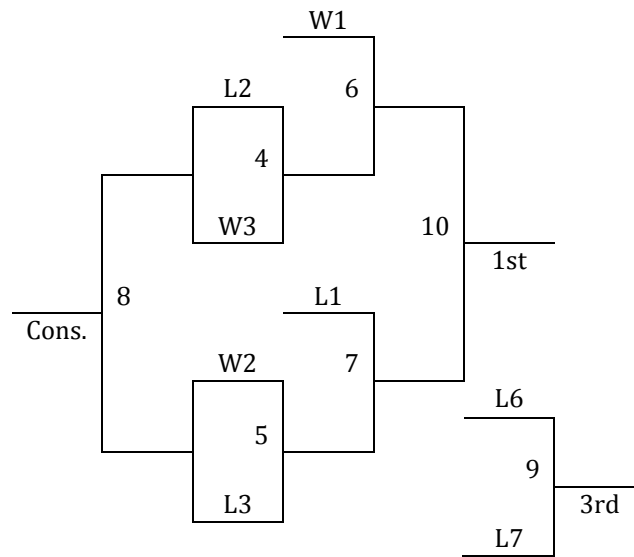

SOUTH SIOUX CITY MAYB
JUNE 6-8, 2014

8th Grade Boys Bracket Play

A1 Plays B1, A2 Plays B2, A3 Plays B3 to Determine Bracket Play

Courts 6 & 7: Middle School Courts
Courts 3, 4 & 5: New Gym
Courts 1 & 2: High School Mini Dome
Court 8: YMCA

SOUTH SIOUX CITY MAYB

JUNE 6-8, 2014

9th/10th Grade Boys

Pool A	W	L	Pool B	W	L
1. Team Brandon			6. Heat		
2. South Sioux City			7. Bartlett Basketball Academy Force		
3. Maple Valley Rams			8. SD Wizards		
4. Extreme 16 U			9. Dakota Blue Devils Jansen		
5. BBA Force EYT			10. Team Brandon - Red		

2 Pools: Top Seeds in Each Pool Play for 1st, 2 Seeds Play for 3rd, Etc.

Friday	Ct 1	Ct 2
5:00		
6:00	1-2	
7:00	3-4	
8:00	1-5	
9:00		

Saturday	Ct 1	Ct 2
8:00		6-7
9:00		8-9
10:00	2-3	6-10
11:00	4-5	7-8
12:00		9-10
1:00		
2:00	1-3	
3:00	2-4	
4:00		6-8
5:00		7-9
6:00	3-5	8-10
7:00	1-4	6-9
8:00	2-5	7-10
9:00		

Sunday	Ct 1	Ct 2
8:00		
9:00		
10:00	G5	
11:00	G4	
12:00		
1:00		
2:00	G2	
3:00	G1	G3
4:00		
5:00