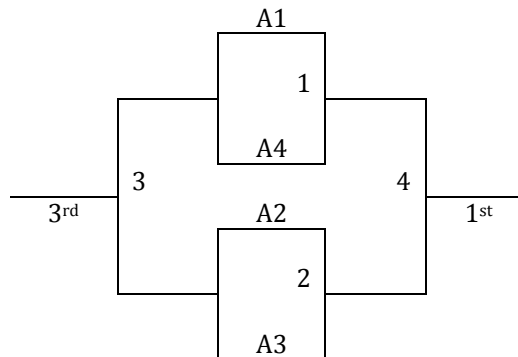

SOUTH SIOUX CITY MAYB

JUNE 6-8, 2014

11th/12th Grade Boys

<u>Pool A</u>	<u>W</u>	<u>L</u>
1. Extreme 17U		
2. Team Brandon		
3. SD Wizards		
4. South Sioux City		

Friday	Ct 1
5:00	
6:00	
7:00	
8:00	
9:00	

Saturday	Ct 1
8:00	1-2
9:00	3-4
10:00	
11:00	
12:00	2-4
1:00	1-3
2:00	
3:00	
4:00	1-4
5:00	2-3
6:00	
7:00	
8:00	
9:00	

Sunday	Ct 1
8:00	G1
9:00	G2
10:00	
11:00	
12:00	G3
1:00	G4
2:00	
3:00	
4:00	
5:00	

Courts 6 & 7: Middle School Courts
Courts 3, 4 & 5: New Gym
Courts 1 & 2: High School Mini Dome
Court 8: YMCA