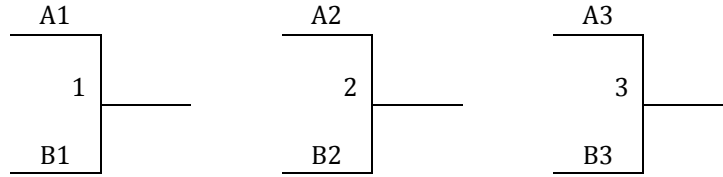

SOUTH SIOUX CITY MAYB
JUNE 6-8, 2014

6th Grade Girls Bracket Play

A1 Plays B1, A2 Plays B2, A3 Plays B3 to Determine Bracket Play

Courts 6 & 7: Middle School Courts
Courts 3, 4 & 5: New Gym
Courts 1 & 2: High School Mini Dome
Court 8: YMCA