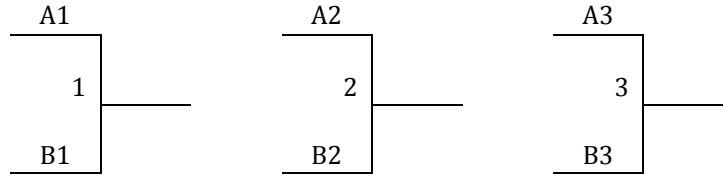

Friday	Ct 2	Ct 3
5:00		
6:00	1-2	
7:00	4-5	
8:00	1-3	
9:00		

Saturday	Ct 2	Ct 3
8:00		
9:00		
10:00		
11:00		
12:00		
1:00	5-6	
2:00	2-3	
3:00	4-6	
4:00		
5:00		
6:00		G3
7:00		G2
8:00		G1
9:00		

Sunday	Ct 2	Ct 3
8:00		G4
9:00		G5
10:00		G6
11:00		G7
12:00		G8
1:00		G9
2:00		G10
3:00		
4:00		
5:00		

SOUTH SIOUX CITY MAYB
JUNE 6-8, 2014

11th/12th Grade Girls Bracket Play

A1 Plays B1, A2 Plays B2, A3 Plays B3 to Determine Bracket Play

Courts 6 & 7: Middle School Courts
Courts 3, 4 & 5: New Gym
Courts 1 & 2: High School Mini Dome
Court 8: YMCA