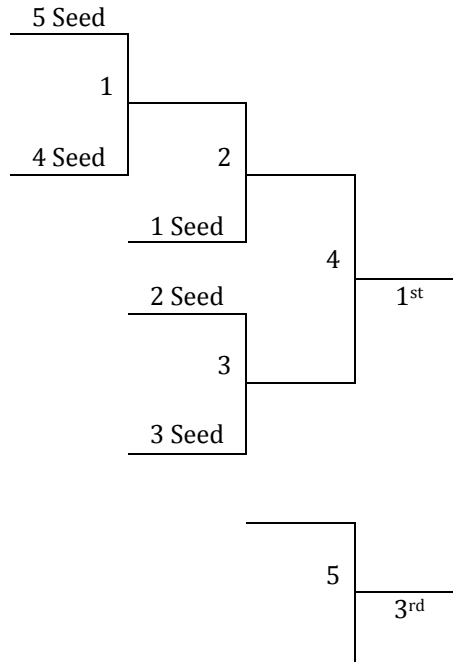

SOUTH SIOUX CITY MAYB

JUNE 6-8, 2014

5th Grade Girls

Pool A	W	L
1. Showtime Hoopers		
2. Hoopla White		
3. Western IA Express - Neilson		
4. Crush		
5. Hoopla 4th Blue		

Friday	Ct 5	Ct 6	Ct 7
5:00			
6:00			
7:00	3-5		
8:00			
9:00			

Saturday	Ct 5	Ct 6	Ct 7
8:00			1-2
9:00			3-4
10:00			1-5
11:00			2-3
12:00			4-5
1:00			
2:00		1-3	2-4
3:00			
4:00		1-4	2-5
5:00			
6:00		G1	G3
7:00			
8:00			

Sunday	Ct 5	Ct 6	Ct 7
8:00			
9:00			
10:00			G2
11:00			
12:00			
1:00		G5	
2:00		G4	
3:00			
4:00			
5:00			

Courts 6 & 7: Middle School Courts
Courts 3, 4 & 5: New Gym
Courts 1 & 2: High School Mini Dome
Court 8: YMCA