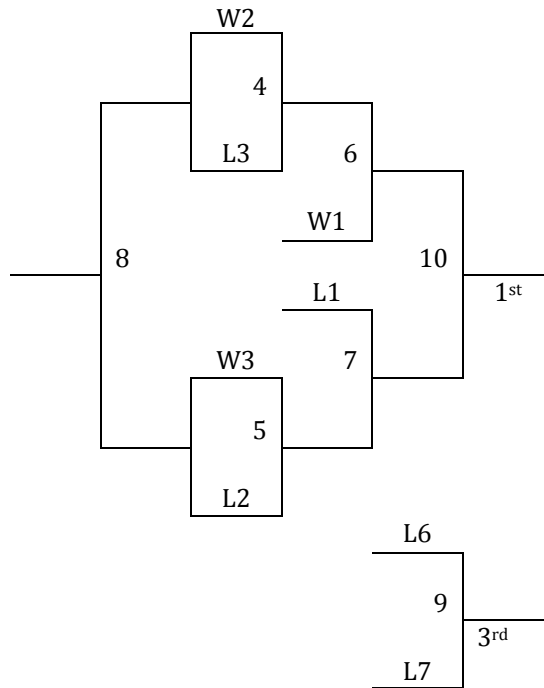

SOUTH SIOUX CITY MAYB
JUNE 6-8, 2014

7th Grade Boys Bracket Play

A1 Plays B1, A2 Plays B2, A3 Plays B3 to Determine Bracket Play

Courts 6 & 7: Middle School Courts
Courts 3, 4 & 5: New Gym
Courts 1 & 2: High School Mini Dome
Court 8: YMCA