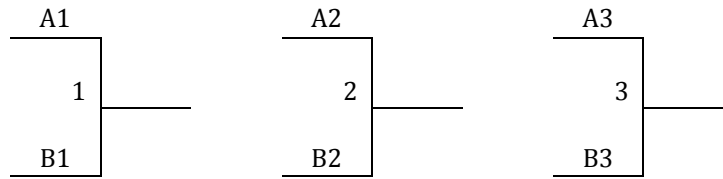

SOUTH SIOUX CITY MAYB
JUNE 6-8, 2014

8th Grade Boys Bracket Play

A1 Plays B1, A2 Plays B2, A3 Plays B3 to Determine Bracket Play

Courts 6 & 7: Middle School Courts
Courts 3, 4 & 5: New Gym
Courts 1 & 2: High School Mini Dome
Court 8: YMCA

SOUTH SIOUX CITY MAYB

JUNE 6-8, 2014

9th/10th Grade Boys

Pool A	W	L	Pool B	W	L
1. Team Brandon			6. Heat		
2. South Sioux City			7. Bartlett Basketball Academy Force		
3. Maple Valley Rams			8. SD Wizards		
4. Extreme 16 U			9. Dakota Blue Devils Jansen		
5. BBA Force EYT			10. Team Brandon - Red		

2 Pools: Top Seeds in Each Pool Play for 1st, 2 Seeds Play for 3rd, Etc.

Friday	Ct 1	Ct 2
5:00		
6:00	1-2	
7:00	3-4	
8:00	1-5	
9:00		

Saturday	Ct 1	Ct 2
8:00		6-7
9:00		8-9
10:00	2-3	6-10
11:00	4-5	7-8
12:00		9-10
1:00		
2:00	1-3	
3:00	2-4	
4:00		6-8
5:00		7-9
6:00	3-5	8-10
7:00	1-4	6-9
8:00	2-5	7-10
9:00		

Sunday	Ct 1	Ct 2
8:00		
9:00		
10:00	G5	
11:00	G4	
12:00		
1:00		
2:00	G2	
3:00	G1	G3
4:00		
5:00