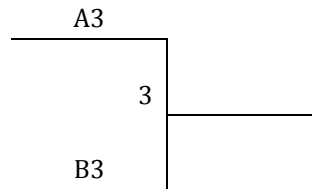

SOUTH SIOUX CITY MAYB

JUNE 6-8, 2014

9th/10th Grade Boys

Pool A	W	L	Pool B	W	L
1. Team Brandon			6. Heat		
2. South Sioux City			7. Bartlett Basketball Academy Force		
3. Maple Valley Rams			8. SD Wizards		
4. Extreme 16 U			9. Dakota Blue Devils Jansen		
5. BBA Force EYT			10. Team Brandon - Red		

2 Pools: Top Seeds in Each Pool Play for 1st, 2 Seeds Play for 3rd, Etc.

Friday	Ct 1	Ct 2
5:00		
6:00	1-2	
7:00	3-4	
8:00	1-5	
9:00		

Saturday	Ct 1	Ct 2
8:00		6-7
9:00		8-9
10:00	2-3	6-10
11:00	4-5	7-8
12:00		9-10
1:00		
2:00	1-3	
3:00	2-4	
4:00		6-8
5:00		7-9
6:00	3-5	8-10
7:00	1-4	6-9
8:00	2-5	7-10
9:00		