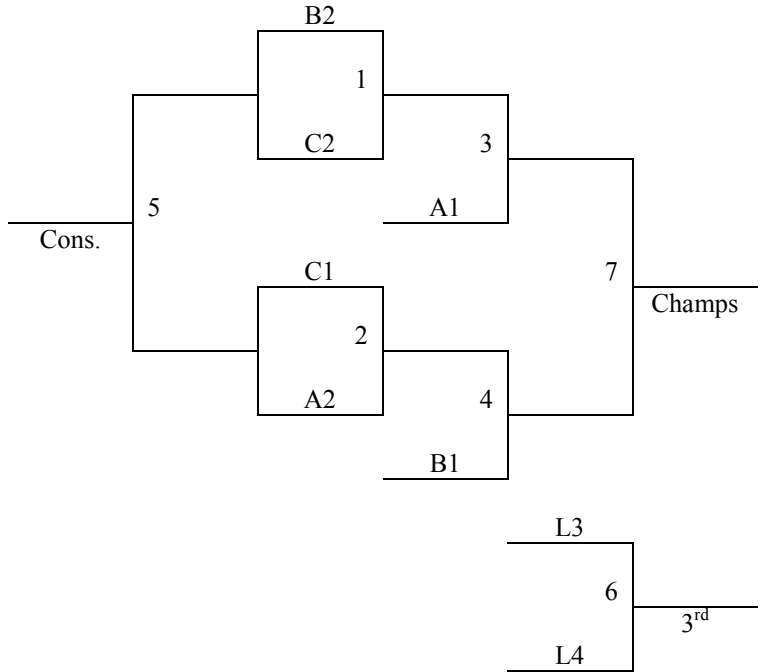

Revised 7/18

8th Grade Boys

Games played at Factory of Champions & MLK B&G Club

Note: Game 5-7 will play at 8am and game 6-8 will play at 9am at MLK B&G Club on Saturday

<u>Pool A</u>	<u>W</u>	<u>L</u>	<u>Pool B</u>	<u>W</u>	<u>L</u>	<u>Pool C</u>	<u>W</u>	<u>L</u>
1. Lonestar Hoops			5. Extreme 212 Holmes			9. SA Tarheels		
2. Elite TX			6. TX Roughriders			10. Beaumont Bulldogs		
3. TX Hoyas			7. SA Wolfpack			11. Floresville Tigers		
4. Panthers NM			8. Austin Wildcats Gray			12. St. Gabriel Tigers		

<u>Friday</u>	<u>FOC1</u>	<u>FOC2</u>	<u>MLK</u>
5:00	--	--	
6:00	--	9-11	
7:00	1-2	--	
8:00	--	7-8	
9:00	5-6	--	
10:00	3-4	10-12	
<u>Saturday</u>			
8:00	--	--	5-7
9:00	--	--	6-8
10:00	--	--	
11:00	--	--	
12:00	--	--	
1:00	2-4	--	
2:00	11-12	--	
3:00	1-3	9-10	
4:00	5-8	6-7	
5:00	--	1-4	
6:00	2-3	9-12	
7:00	10-11	--	
8:00	G8	G9	
9:00	G1	G2	
10:00	G10	G11	
<u>Sunday</u>			
8:00	G12	--	
9:00	--	--	
10:00	--	G5	
11:00	G3	G4	
12:00	--	--	
1:00	G14	G13	
2:00	--	--	
3:00	--	--	
4:00	G7	G6	

TX State Championships Bracket A