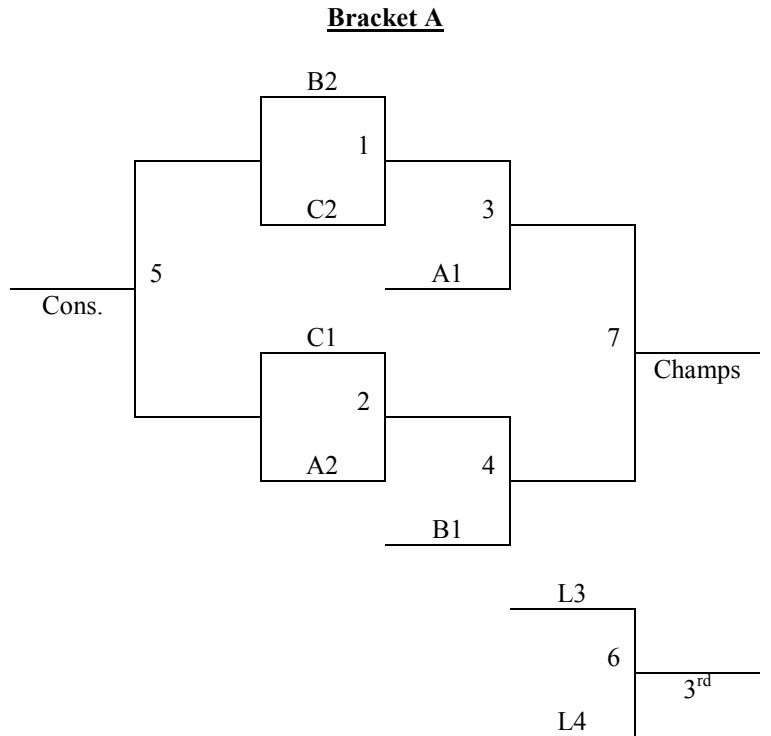

9th-10th Grade Girls-Gold

Games played at George Gervin Sports Complex

<u>Pool A</u>	<u>W</u>	<u>L</u>	<u>Pool B</u>	<u>W</u>	<u>L</u>	<u>Pool C</u>	<u>W</u>	<u>L</u>
1. AD United			5. Lady Cavs			9. SA Celtics		
2. Lady Wolves			6. Dynasty Advance			10. Ragin' Rebels		
3. SA Islanders			7. TX Lady Elite			11. Austin Wildcats - 8th		
4. Shamrocks			8. SA Force			12. SYE - White		

<u>Friday</u>	<u>GG1</u>	<u>GG2</u>	<u>GG3</u>
5:00	--	--	--
6:00	3-4	9-10	--
7:00	--	--	--
8:00	5-6	1-2	--
9:00	--	--	11-12
10:00	7-8	--	--
<u>Saturday</u>			
8:00	--	--	--
9:00	1-3	2-4	9-11
10:00	--	--	--
11:00	5-7	6-8	10-12
12:00	--	--	--
1:00	--	--	--
2:00	1-4	2-3	--
3:00	--	--	--
4:00	9-12	10-11	--
5:00	5-8	6-7	--
6:00	--	--	--
7:00	--	--	--
8:00	--	--	--
9:00	G1	G2	--
10:00	G8	G9	--
<u>Sunday</u>			
8:00	--	--	--
9:00	--	--	--
10:00	G3	G4	G5
11:00	G10	G11	G12
12:00	--	--	--
1:00	--	G6	G13
2:00	--	G7	G14
3:00	--	--	--
4:00	--	--	--