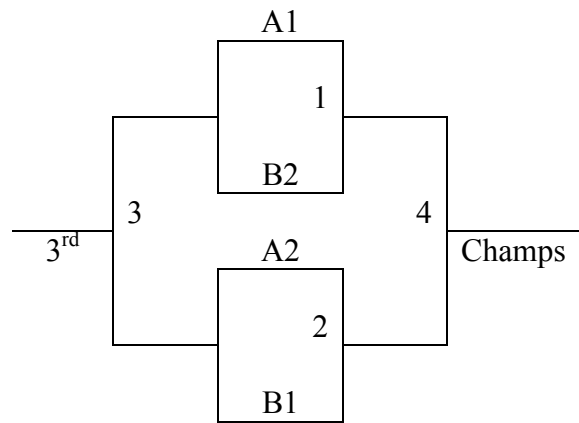

11th-12th Grade Girls-Silver
Games played at George Gervin Sports Complex

<u>Pool A</u>	<u>W</u>	<u>L</u>	<u>Pool B</u>	<u>W</u>	<u>L</u>
1. Y Que One			6. South TX Eagles		
2. Laredo Lady Longhorns			7. Pearland Thunder		
3. NB Jammers			8. Swag 2013		
4. St. Gabriel Tigers			9. Triple Threat Tigers		
5. Diva Sports					

<u>Friday</u>	GG1	GG2	GG3
5:00	--	--	--
6:00	--	--	--
7:00	--	--	--
8:00	--	--	--
9:00	4-5	6-7	--
10:00	--	--	2-3
<u>Saturday</u>			
8:00	8-9	1-2	--
9:00	--	--	--
10:00	3-4	7-8	--
11:00	--	--	--
12:00	6-9	1-3	2-5
1:00	--	--	--
2:00	--	--	1-4
3:00	--	--	--
4:00	--	--	3-5
5:00	--	--	6-8
6:00	--	--	7-9
7:00	--	--	1-5
8:00	--	--	--
9:00	--	--	2-4
10:00	--	--	G7
<u>Sunday</u>			
8:00	--	--	G5
9:00	--	--	G6
10:00	--	--	--
11:00	--	--	--
12:00	--	G2	G1
1:00	--	--	--
2:00	--	--	--
3:00	--	--	G8
4:00	--	G3	G9
5:00	--	G4	--

**TX State Championship
Bracket A**