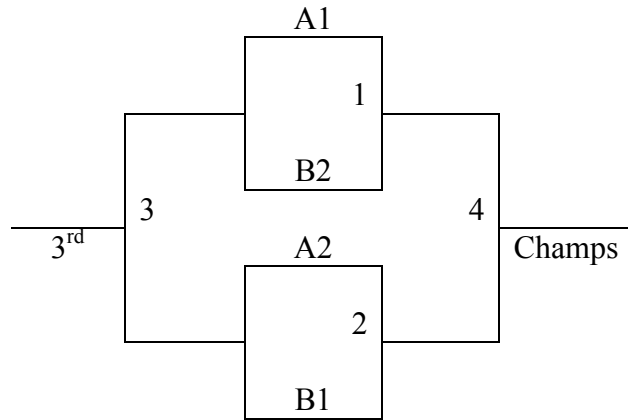

9th-10th Grade Boys Gold

Games played at Antioch Sports Complex

<u>Pool A</u>	<u>W</u>	<u>L</u>	<u>Pool B</u>	<u>W</u>	<u>L</u>
1. Net Burners			5. Copperas Cove Mavs		
2. Austin Evolution			6. TX Flyers		
3. South Shore Warriors Gold			7. RGV Bandits		
4. Alamo City Bulls			8. TX Hoyas Black		

<u>Friday</u>	Antioch
5:00	--
6:00	3-4
7:00	1-2
8:00	7-8
9:00	--
<u>Saturday</u>	
8:00	5-6
9:00	--
10:00	1-3
11:00	2-4
12:00	--
1:00	5-7
2:00	6-8
3:00	--
4:00	--
5:00	1-4
6:00	2-3
7:00	6-7
8:00	5-8
9:00	--
<u>Sunday</u>	
8:00	G5
9:00	G6
10:00	G1
11:00	G2
12:00	G7
1:00	G8
2:00	G3
3:00	G4

TX State Championships
Bracket A