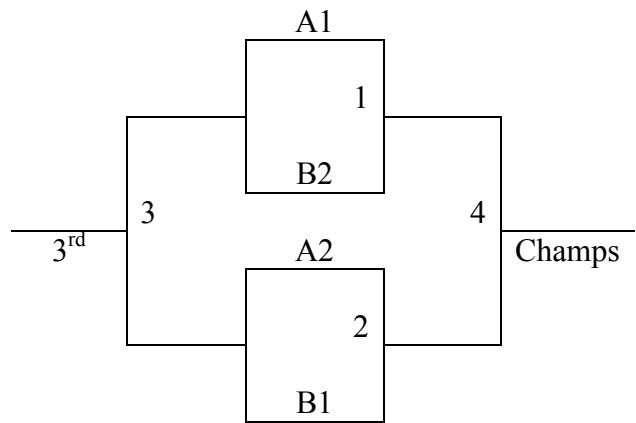

Revised 7/18

11th-12th Grade Girls Gold

Games played at George Gervin Sports Complex

Pool A	W	L	Pool B	W	L
1. Lady Bulls			5. Kerrville Swoosh		
2. Del Rio Queens Varsity			6. Seguin X Press		
3. Fab Star Girls-Australia			7. Dynasty Elite		
4. TX Lady Elite			8. Lady Lakers		

Friday	GG1	GG2	GG3
5:00	--	--	--
6:00	--	--	1-2
7:00	5-6	3-4	--
8:00	--	--	--
9:00	--	--	--
10:00	--	7-8	--
Saturday			
8:00	--	--	2-4
9:00	--	--	--
10:00	--	--	1-3
11:00	--	--	--
12:00	--	--	--
1:00	2-3	6-8	5-7
2:00	--	--	--
3:00	1-4	6-7	5-8
4:00	--	--	--
5:00	--	--	--
6:00	G1	G2	--
7:00	--	--	--
8:00	--	G5	G6
9:00	--	--	--
Sunday			
8:00	G7	G3	--
9:00	G8	G4	--
10:00	--	--	--
11:00	--	--	--
12:00	--	--	--
1:00	--	--	--
2:00	--	--	--

TX State Championships Bracket A