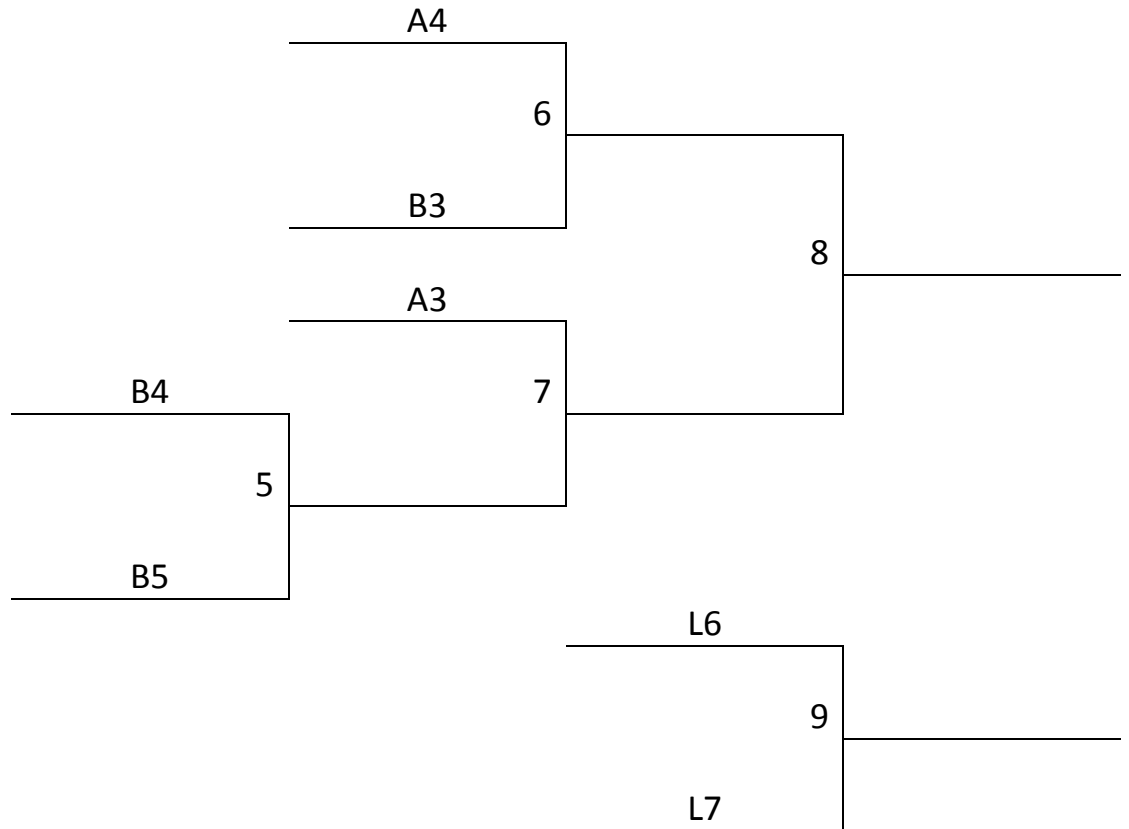

Bracket B

LHS - Lawrence High School - 1901 Louisiana Street, Lawrence, KS 66046
Southwest Middle School, 2511 Inverness Dr, Lawrence, KS 66047
Deerfield Elementary - 101 Lawrence Avenue, Lawrence, KS 66049
Bonner Springs Gyms - 100 North McDaniel, Bonner Springs, KS 66012
Eudora High School - 1002 Elm Street, Eudora, KS 66025
Eudora Middle School - 2635 Church Street, Eudora, KS 66025
New Century Fieldhouse - 551 New Century Parkway, New Century, KS 66031