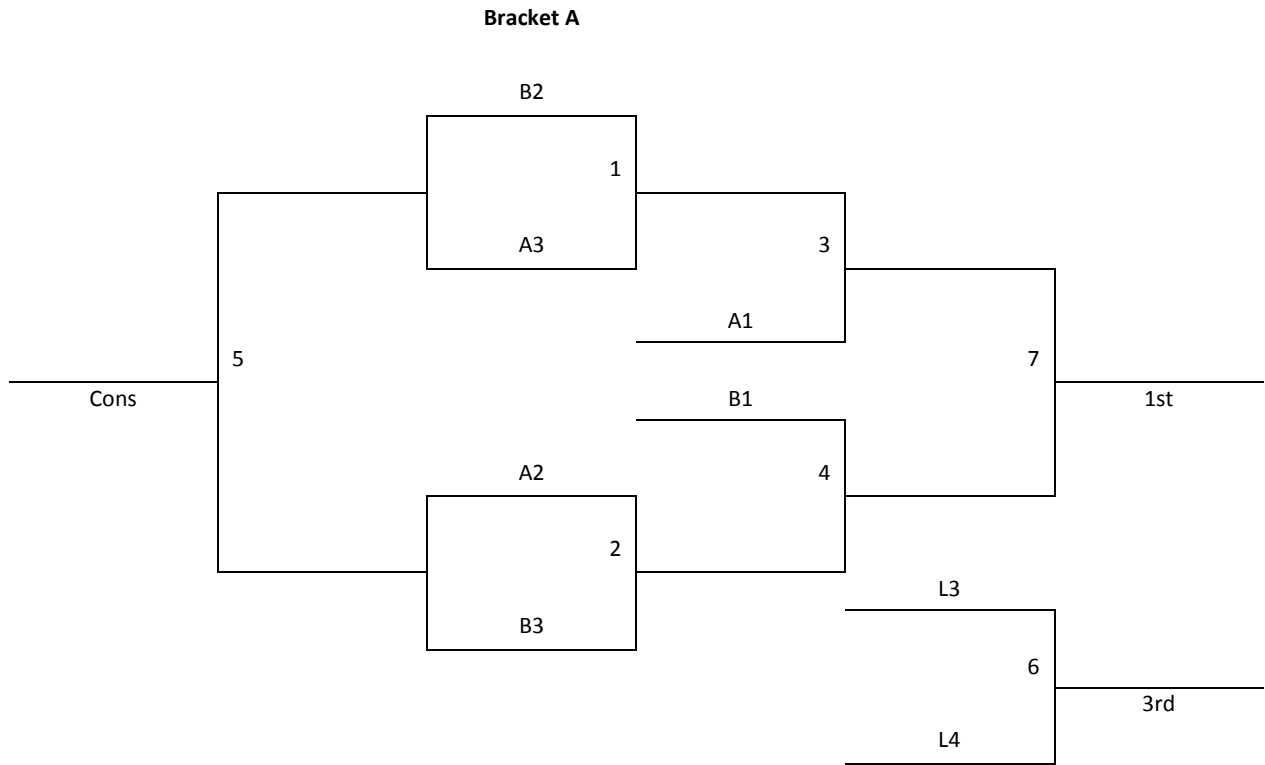

July 6-8, 2012
11th/12th Grade Boys Division 2 - Continued

Lawrence, KS – MAYB

- LHS - Lawrence High School - 1901 Louisiana Street, Lawrence, KS 66046
- Southwest Middle School, 2511 Inverness Dr, Lawrence, KS 66047
- Deerfield Elementary - 101 Lawrence Avenue, Lawrence, KS 66049
- Bonner Springs Gyms - 100 North McDaniel, Bonner Springs, KS 66012
- Eudora High School - 1002 Elm Street, Eudora, KS 66025
- Eudora Middle School - 2635 Church Street, Eudora, KS 66025
- New Century Fieldhouse - 551 New Century Parkway, New Century, KS 66031