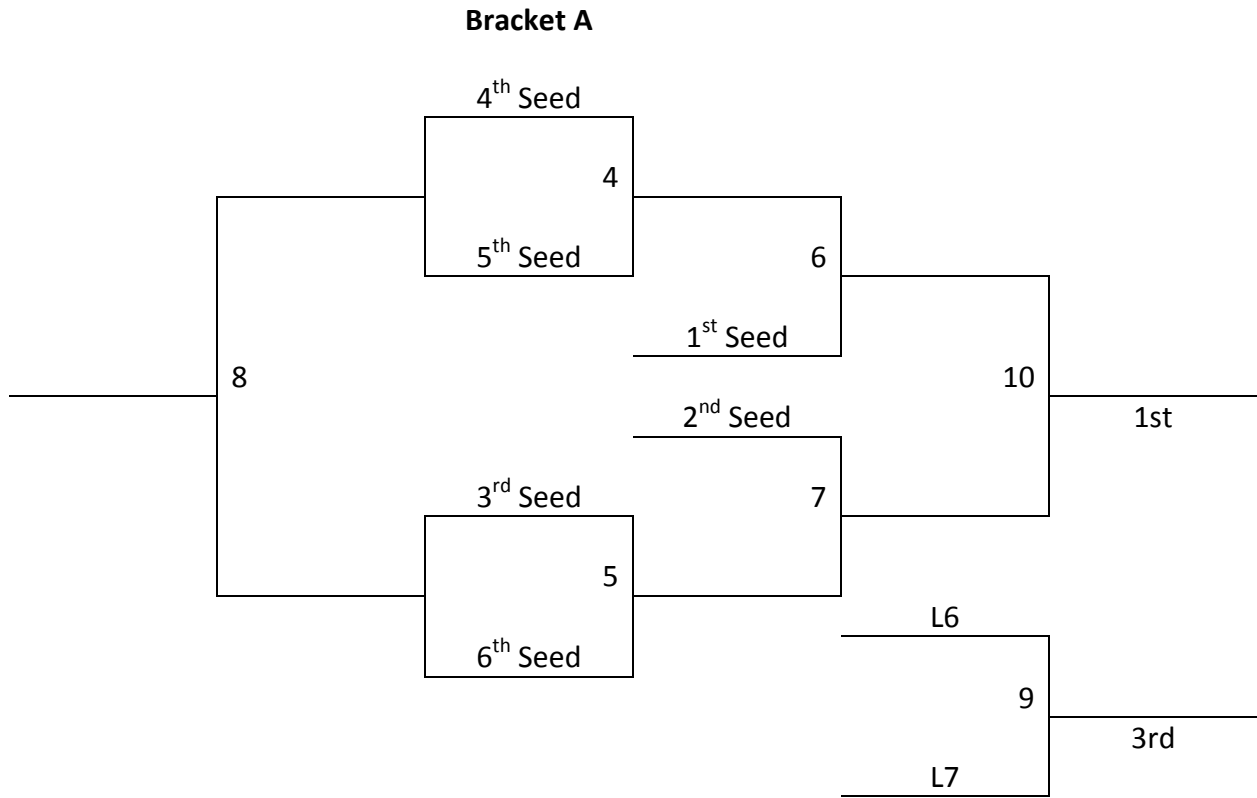

Lawrence, KS – MAYB
July 6-8, 2012
7th Grade Boys – Division 1 -Continued