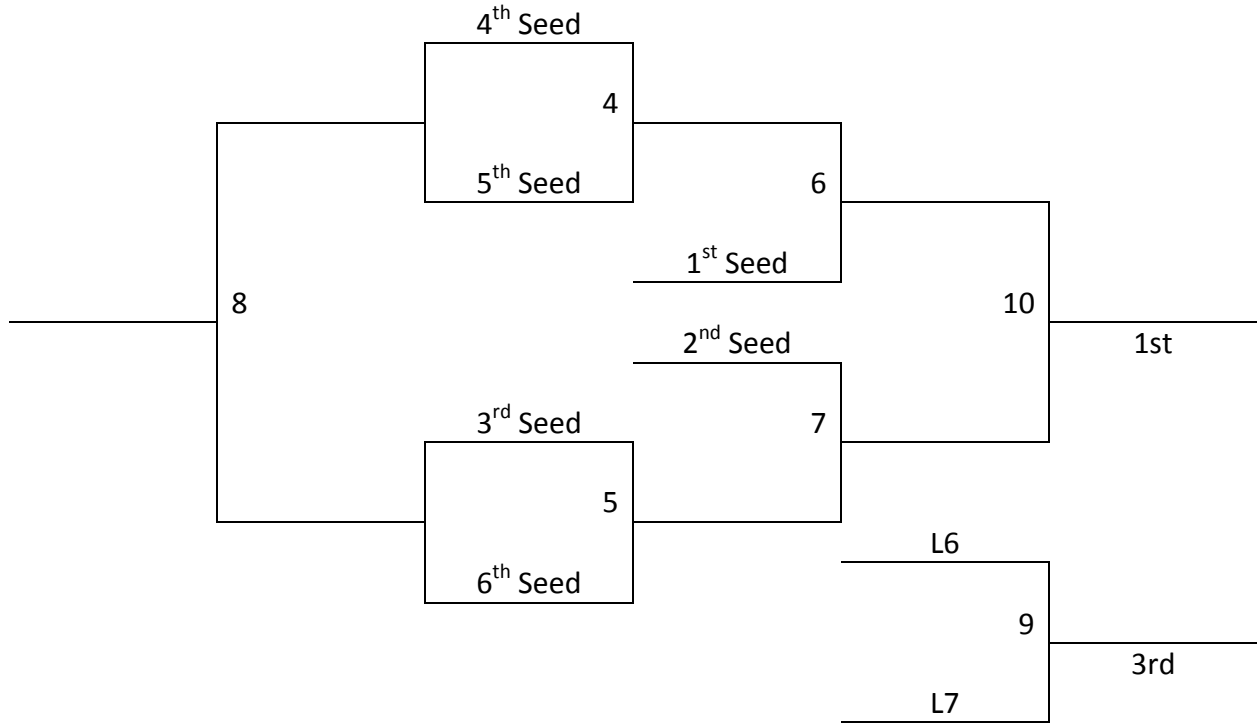

Lawrence, KS – MAYB
July 6-8, 2012
5th/6th Grade Girls - continued

Bracket A