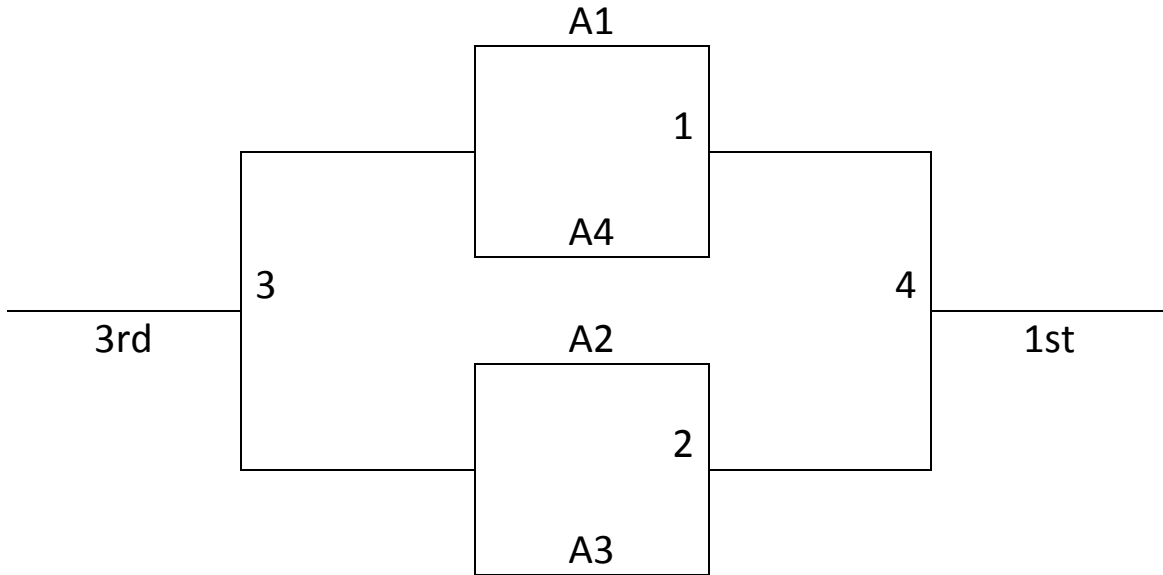

Lawrence, KS – MAYB
July 6-8, 2012
7th Grade Girls - Continued