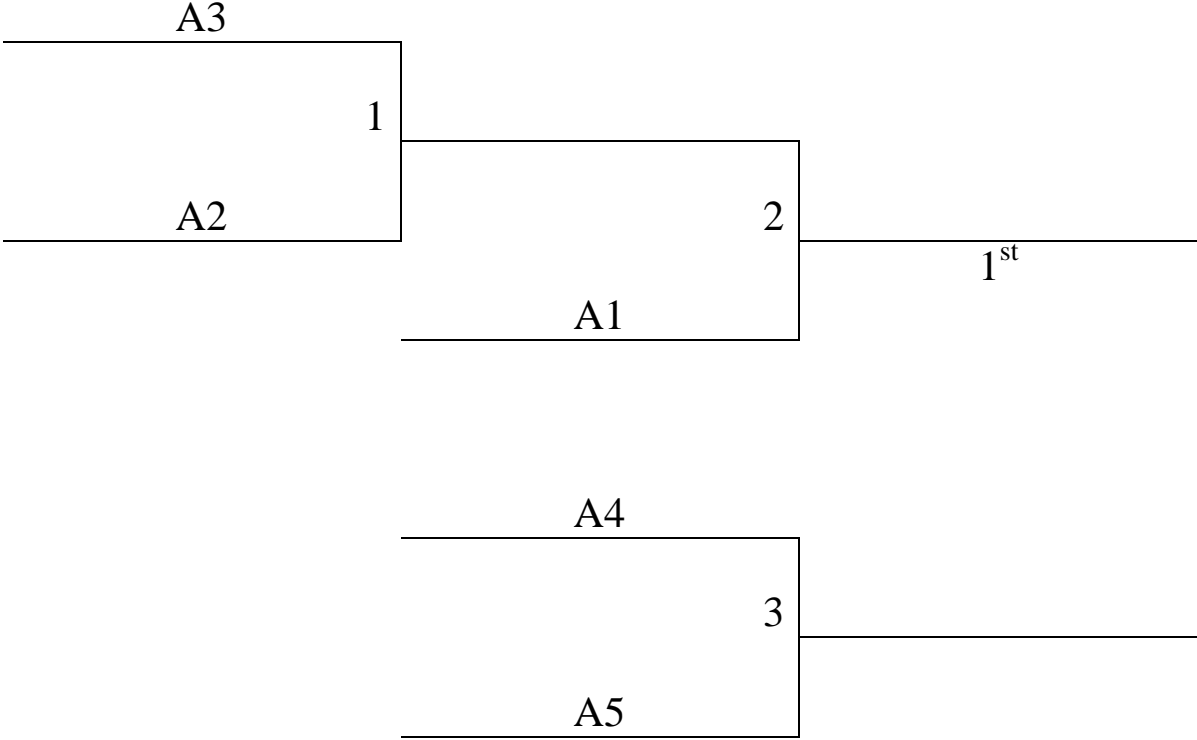

Lawrence, KS – MAYB
July 6-8, 2012
4th Grade Boys - Continued