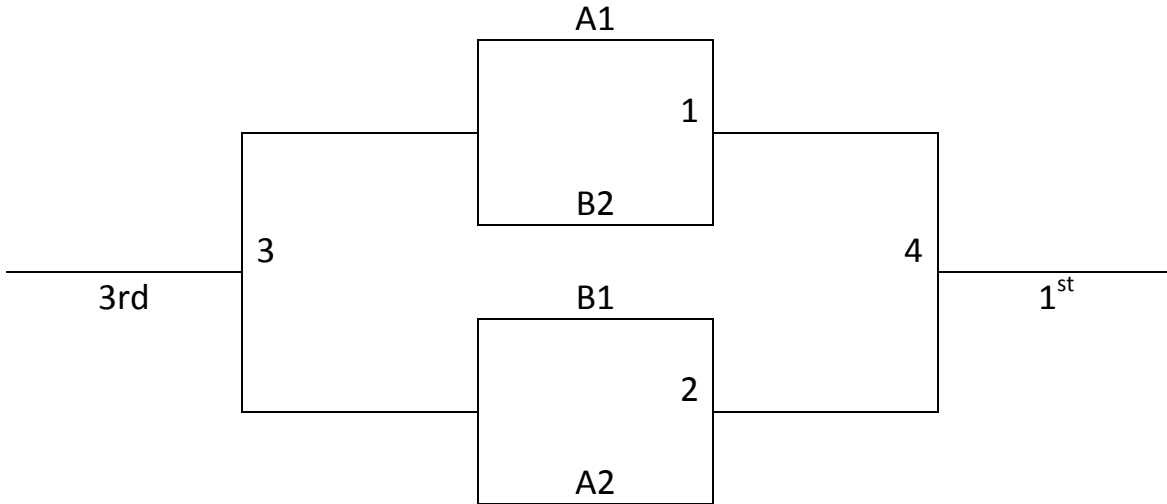

Lawrence, KS – MAYB
July 6-8, 2012
8th Grade Boys Division 1 - Continued

A Bracket