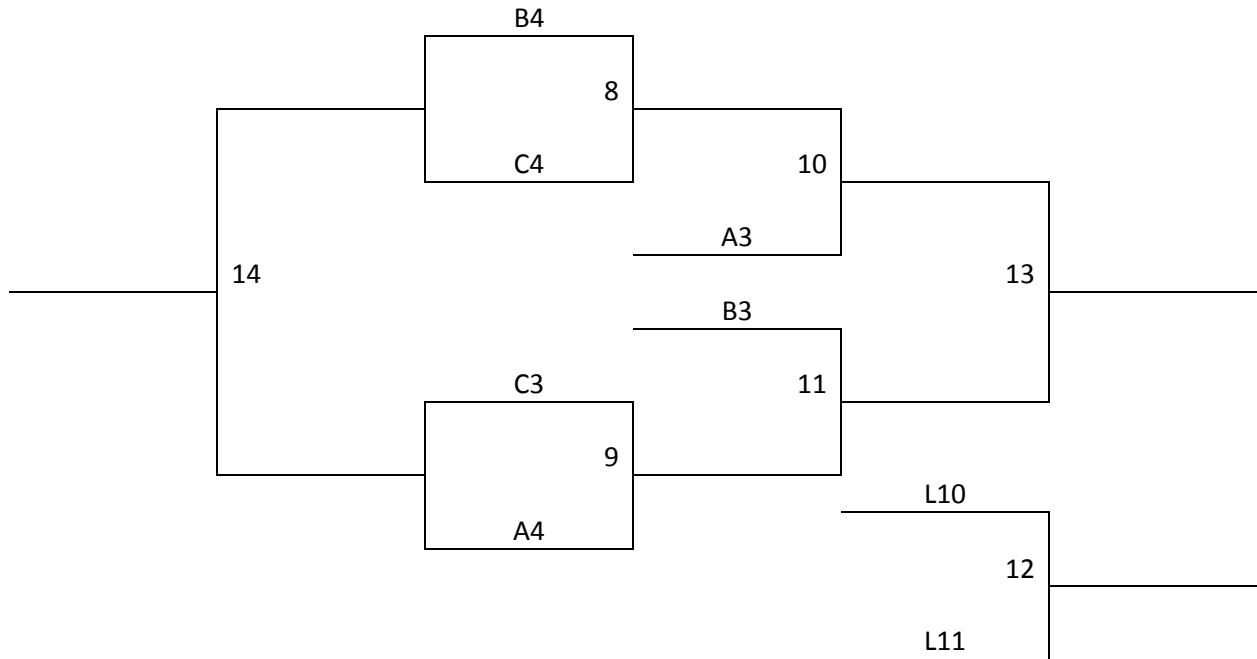

Lawrence, KS – MAYB
July 6-8, 2012
11th/12th Grade Boys Division 1 - Continued
Bracket A

Bracket B