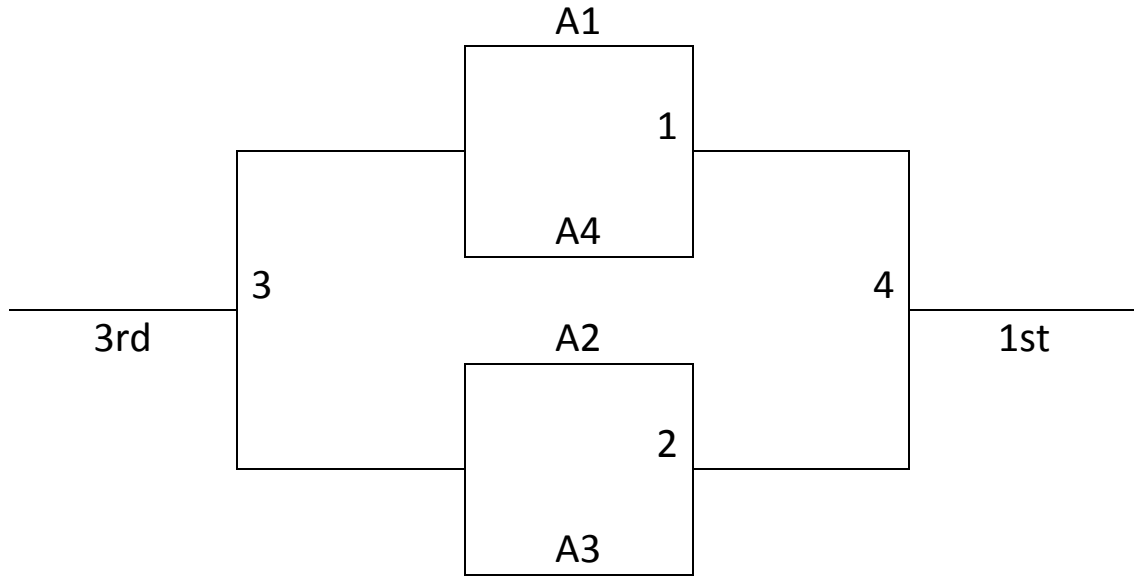

Lawrence, KS – MAYB
July 6-8, 2012
7th Grade Boys Division 2 - Continued