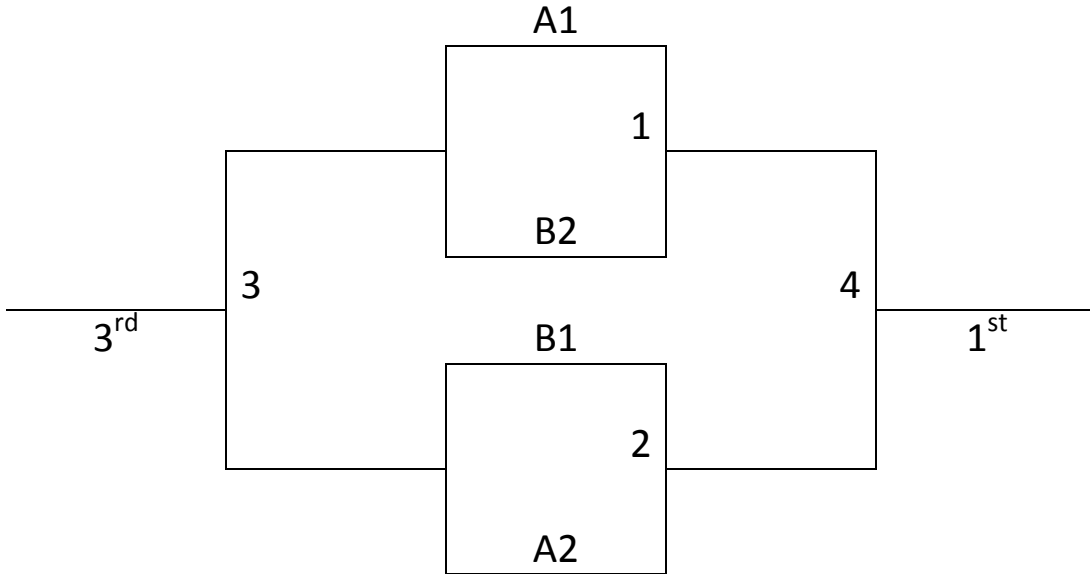

Lawrence, KS – MAYB
July 6-8, 2012
8th Grade Boys Division 2 - Continued

A Bracket