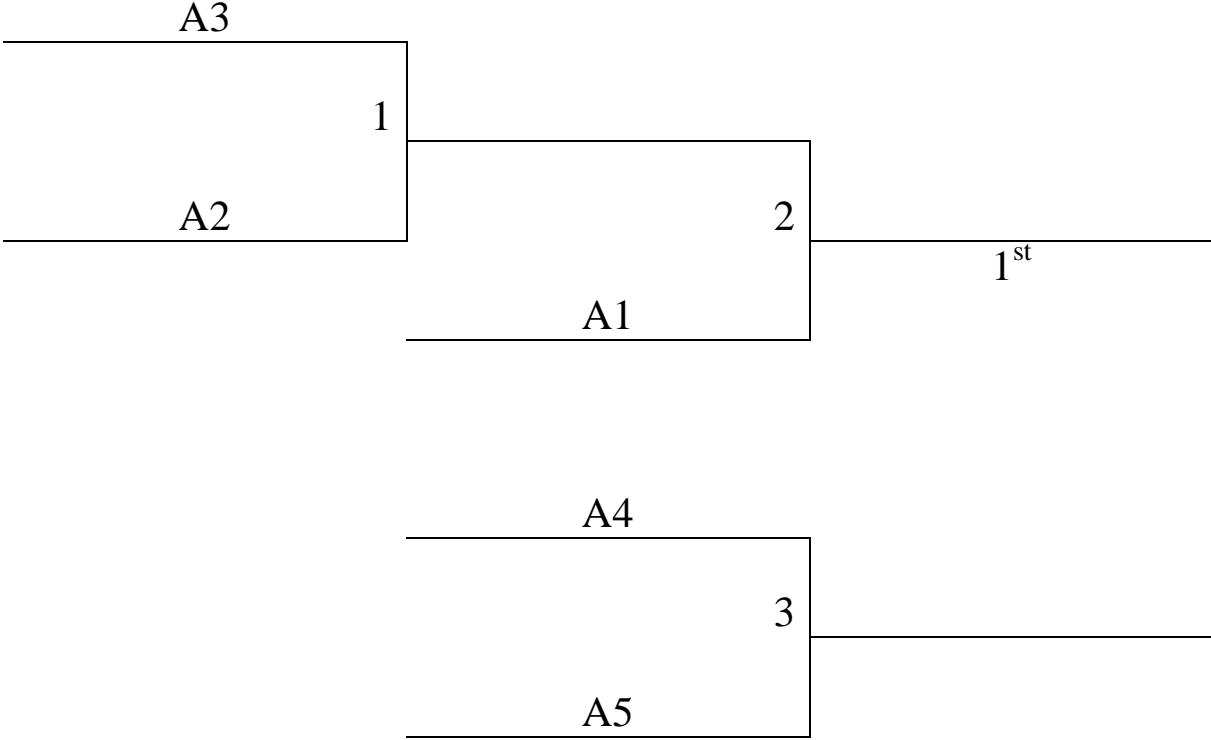

Lawrence, KS – MAYB
July 6-8, 2012
5th Grade Boys - Continued