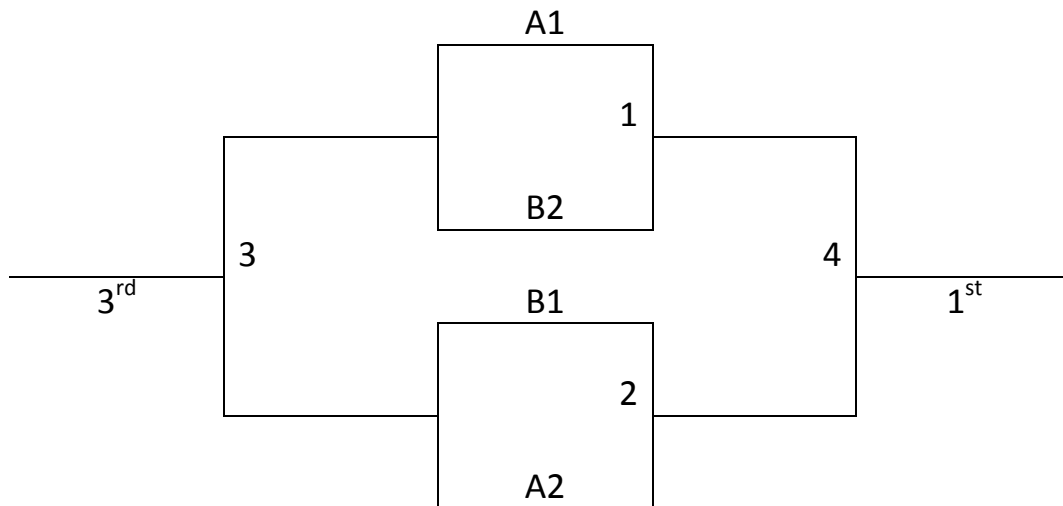

Lawrence, KS – MAYB

July 6-8, 2012

9th/10th Grade Boys Division 1 - Continued

A Bracket