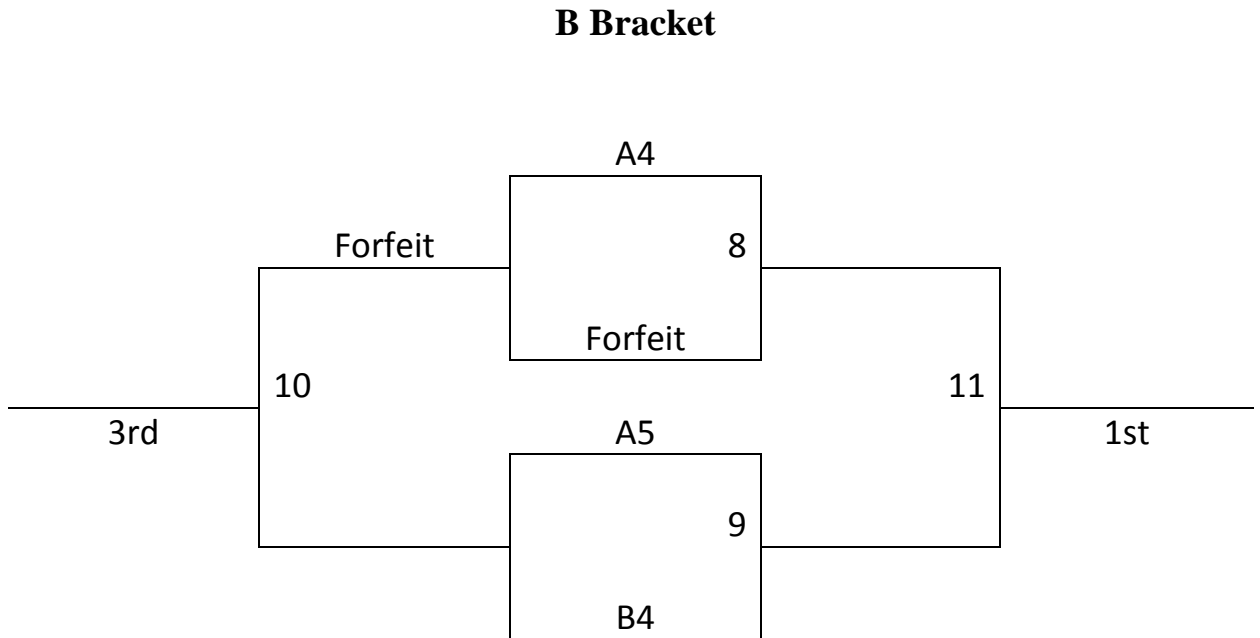

July 6-8, 2012
11th/12th Grade Boys Division 2 - Continued

Lawrence, KS – MAYB

- LHS - Lawrence High School - 1901 Louisiana Street, Lawrence, KS 66046
- Southwest Middle School, 2511 Inverness Dr, Lawrence, KS 66047
- Deerfield Elementary - 101 Lawrence Avenue, Lawrence, KS 66049
- Bonner Springs Gyms - 100 North McDaniel, Bonner Springs, KS 66012
- Eudora High School - 1002 Elm Street, Eudora, KS 66025
- Eudora Middle School - 2635 Church Street, Eudora, KS 66025
- New Century Fieldhouse - 551 New Century Parkway, New Century, KS 66031