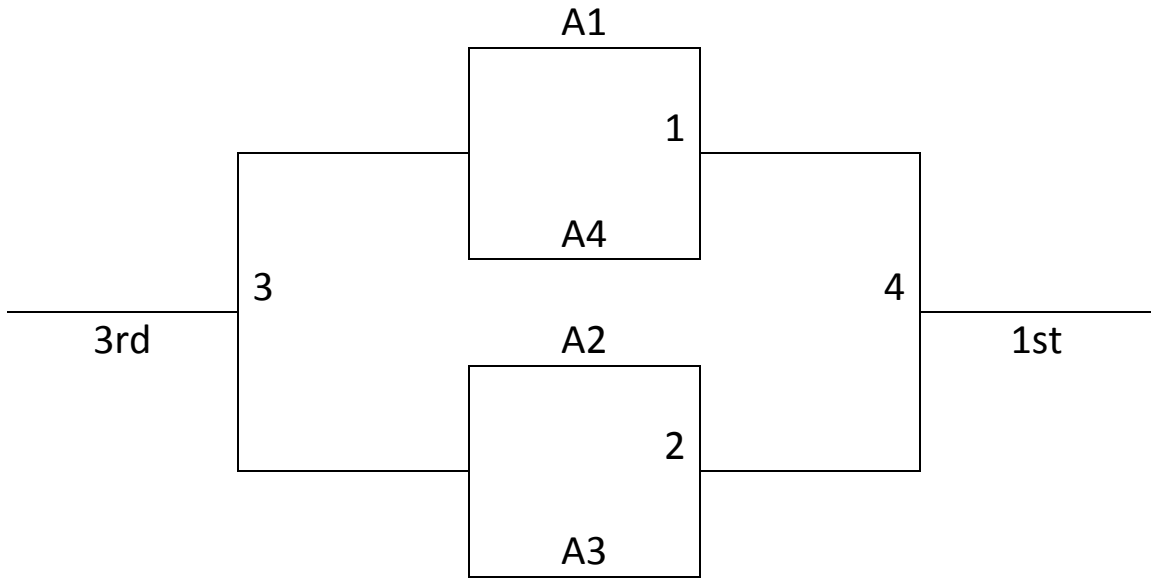

Lawrence, KS – MAYB
July 6-8, 2012
8th Grade Girls - Continued