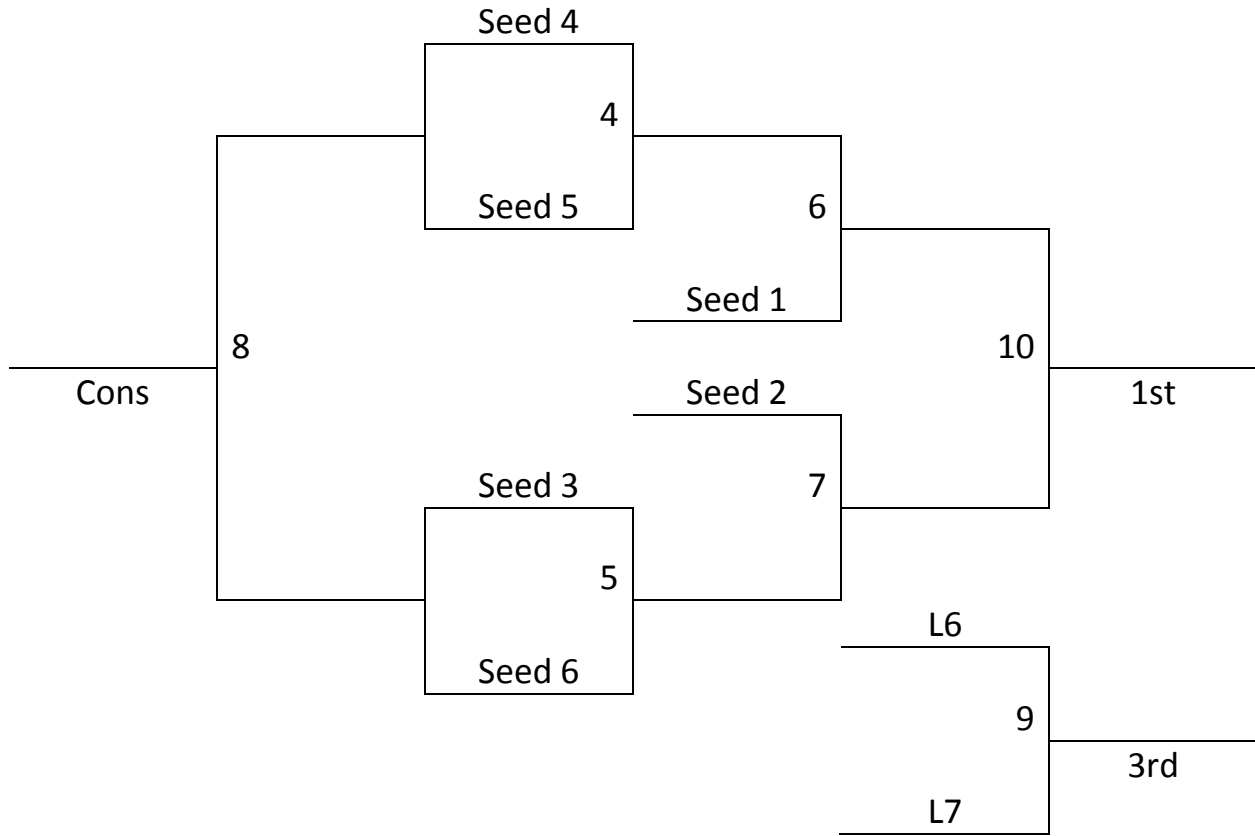

Lawrence, KS – MAYB
July 6-8, 2012
9th/10th Grade Girls - Continued

Bracket A