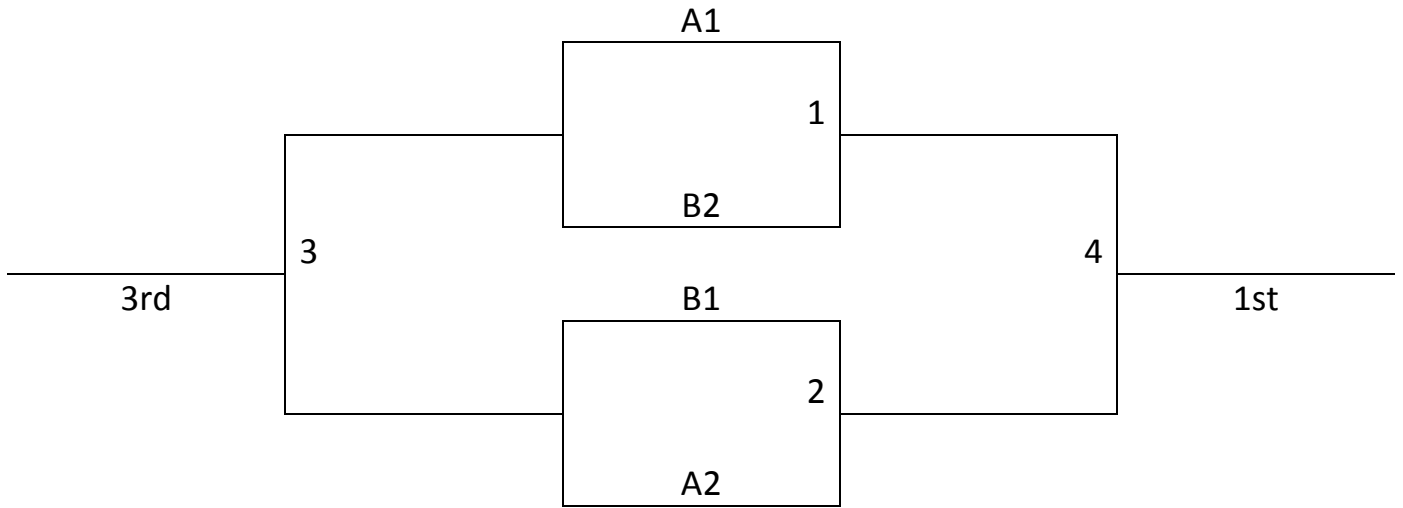

Lawrence, KS – MAYB
July 6-8, 2012
9th/10th Grade Boys Division 2 Continued

Bracket A