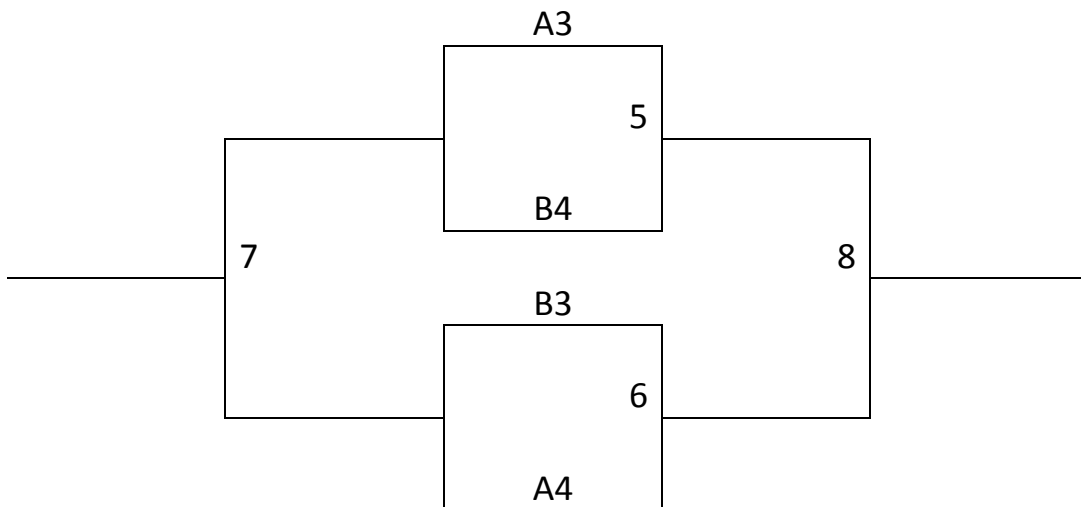

Lawrence, KS – MAYB

July 6-8, 2012

9th/10th Grade Boys Division 1 - Continued

A Bracket

B Bracket