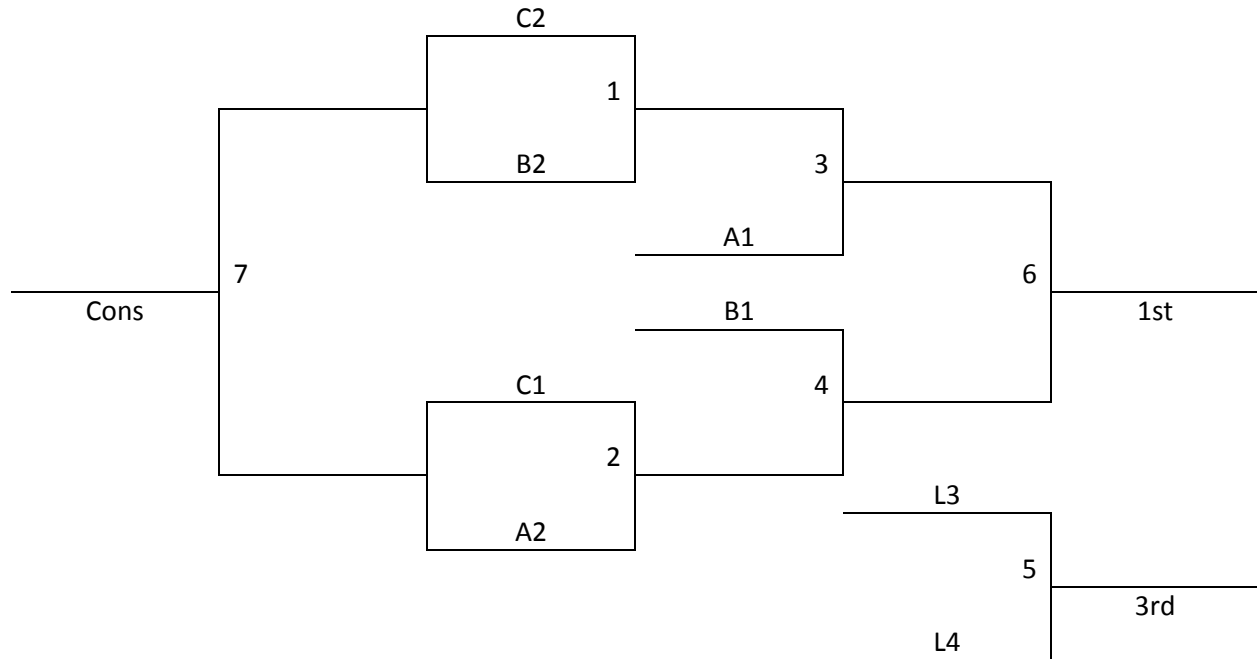

Lawrence, KS – MAYB
July 6-8, 2012
11th/12th Grade Girls

Bracket A

Bracket B