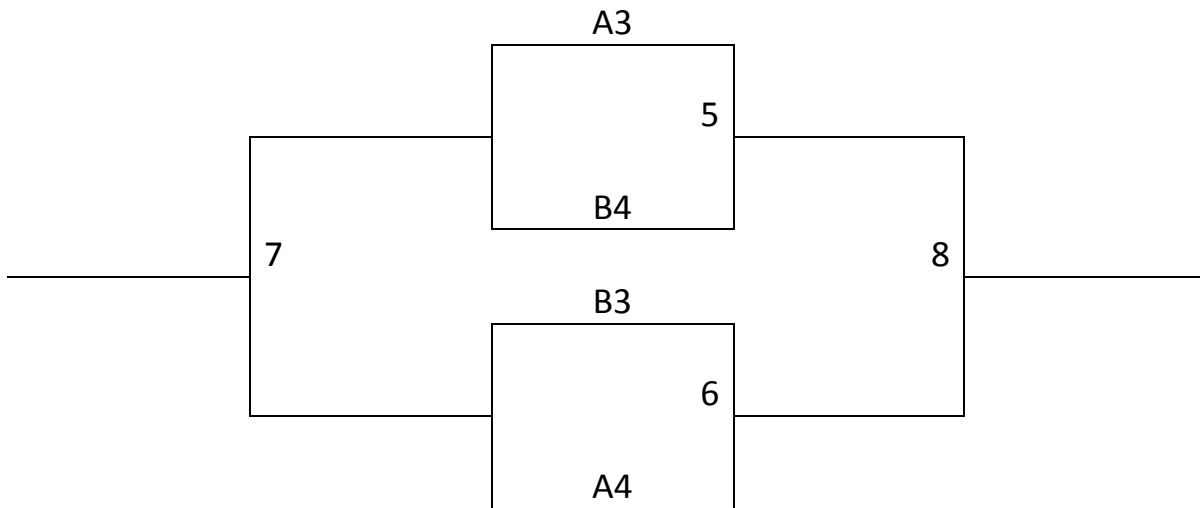

Lawrence, KS – MAYB
July 6-8, 2012
8th Grade Boys Division 1 - Continued

A Bracket

B Bracket