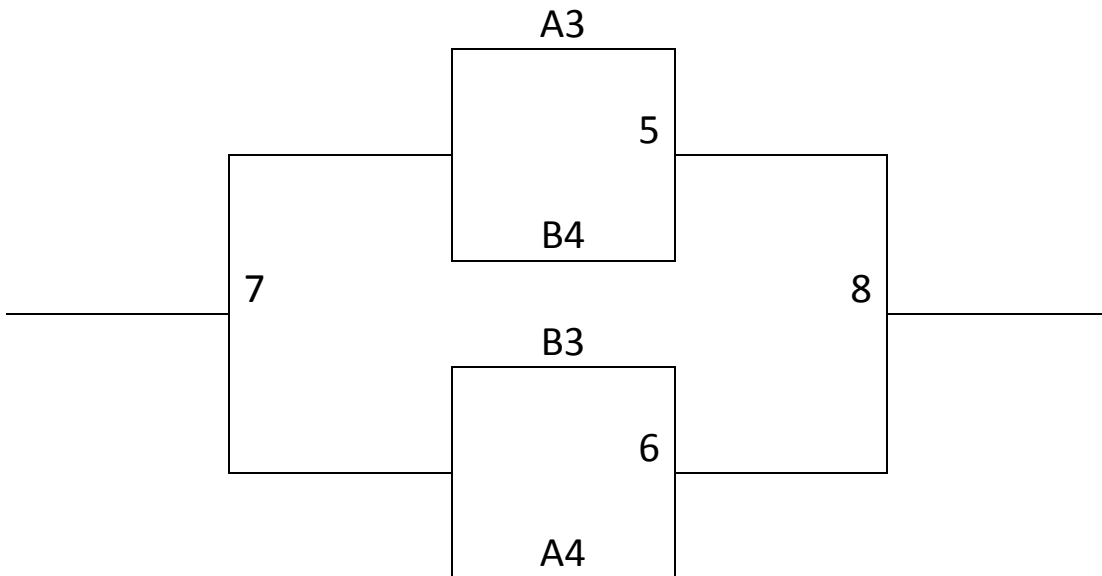

Lawrence, KS – MAYB
July 6-8, 2012
8th Grade Boys Division 2 - Continued

A Bracket

B Bracket