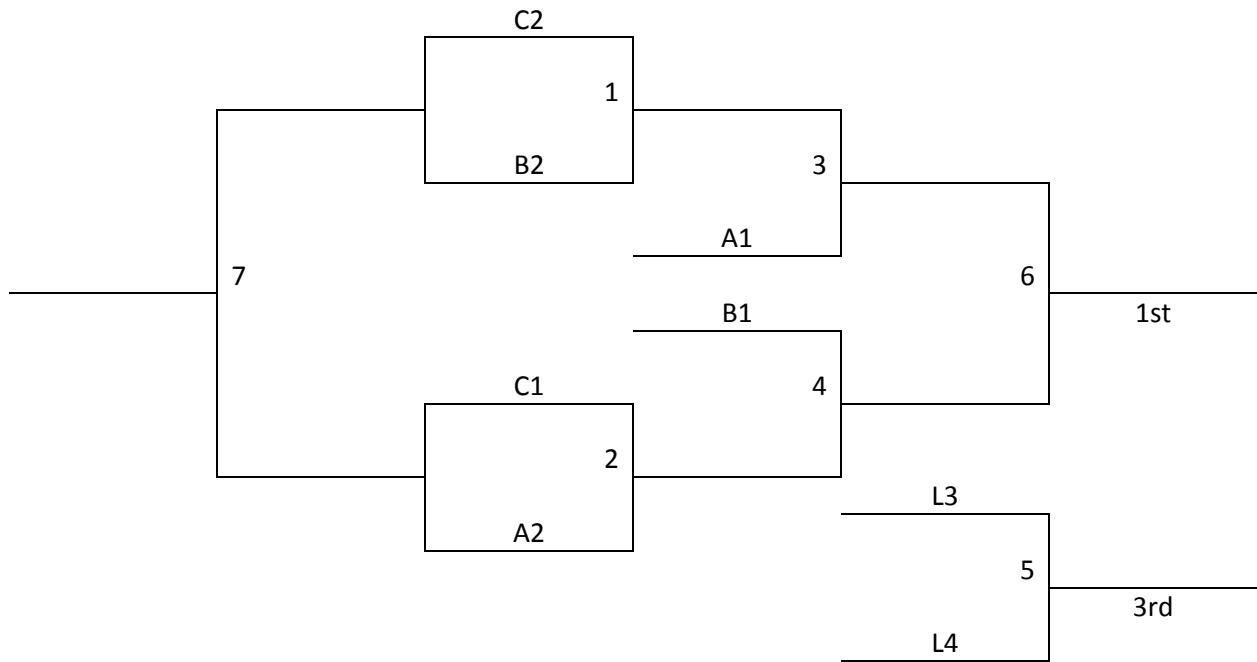

Lawrence, KS – MAYB
July 6-8, 2012
11th/12th Grade Boys Division 1 - Continued
Bracket A

Bracket B