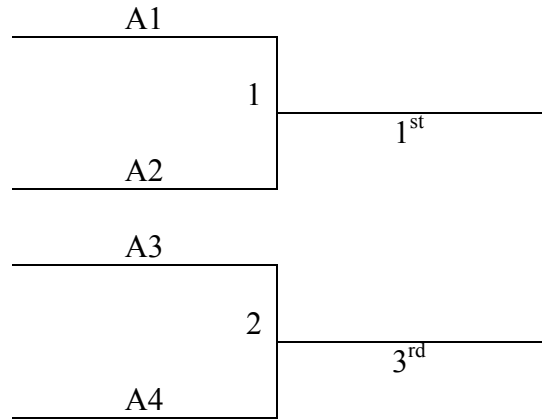

Lindsborg, KS - MAYB
February 5-6, 2011
3rd/4th Grade Boys

Pool A	W	L
1. Salina Underdawgz		
2. Salina Wildhawks		
3. McPherson Pups – Alexander		
4. Reno County Rush		

All teams to a bracket game
Tie Breaker – 2 way – head to head – 3 way – +/- 15 pts

Saturday	Forsberg	BC 1	BC 2
8:30	1-2	-	-
9:30	3-4	-	-
10:30	-	-	-
11:30	-	-	-
12:30	1-3	-	-
1:30	2-4	-	-
2:30	-	-	-
3:30	-	-	-
4:30	-	-	-
5:30	-	-	-
6:30	-	-	-
7:30	-	-	-
8:30	-	-	-
Sunday	Forsberg	BC 1	BC 2
8:30	-	1-4	2-3
9:30	-	-	-
10:30	-	G1	G2
11:30	-	-	-
12:30	-	-	-
1:30	-	-	-
2:30	-	-	-
3:30	-	-	-
4:30	-	-	-

Forsberg Gym – 100th Block of N. Washington, Lindsborg, KS 67456 (Gym is SW of Main Elem. School Building, Soderstrom Elem – 227 N. Washington)
Marquette Elem – 310 N. Swedonia, Marquette, KS 67464
SVHS/SVMS – 1 Viking Blvd, Lindsborg, KS 67456
Bethany 1 and 2 – 335 E. Swenson, Lindsborg, KS 67456