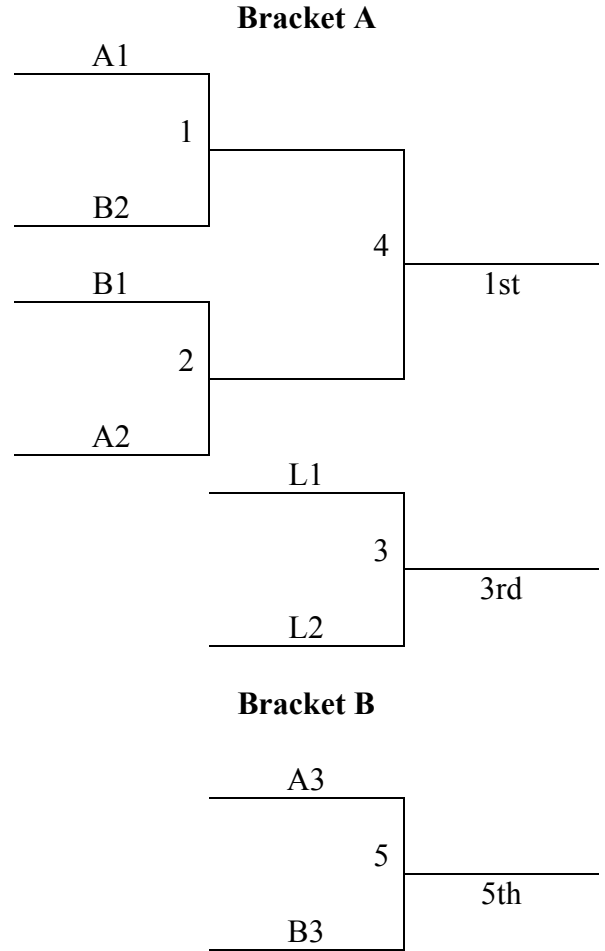

Lindsborg, KS - MAYB
February 5-6, 2011
5th Grade Boys

Pool A	W	L	Pool B	W	L
1. WCS Press			4. Salina WCS Blazers		
2. Lindsborg Vikings			5. Wamego Jr. Raiders		
3. Midwest Rebels			6. Barton Twisters		

Top 2 teams in each pool to Bracket A. Others to Bracket B.

Saturday	Marq	SVMS	SVHS	BC 1	BC 2
8:30	-	-	-	-	-
9:30	-	-	-	-	-
10:30	-	-	-	-	-
11:30	-	-	-	-	-
12:30	-	-	-	-	-
1:30	2-3	-	-	-	-
2:30	4-5	-	-	-	-
3:30	-	-	-	-	-
4:30	-	-	-	-	-
5:30	-	1-2	-	-	-
6:30	-	5-6	-	-	-
7:30	-	1-3	-	-	-
8:30	-	4-6	-	-	-
Sunday	Marq	SVMS	SVHS	BC 1	BC 2
8:30	-	-	-	-	-
9:30	-	-	-	G1	G2
10:30	-	-	-	-	-
11:30	-	-	-	-	-
12:30	-	-	-	-	-
1:30	-	-	-	G4	G3
2:30	-	-	G5	-	-
3:30	-	-	-	-	-
4:30	-	-	-	-	-

Forsberg Gym – 100th Block of N. Washington, Lindsborg, KS 67456 (Gym is SW of Main Elem. School Building, Soderstrom Elem – 227 N. Washington)
Marq = Marquette Elem – 310 N. Swedonia, Marquette, KS 67464
SVHS/SVMS – 1 Viking Blvd, Lindsborg, KS 67456
BC 1 and 2 = Bethany 1 and 2 – 335 E. Swenson, Lindsborg, KS 67456