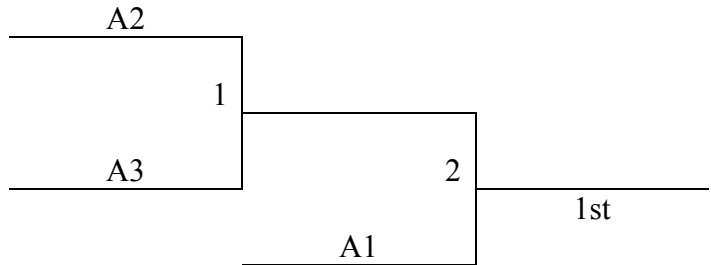

Lindsborg, KS – MAYB
February 5-6, 2011
6th/7th Grade Girls

Pool A	W	L
1. Salina Stangs		
2. KS Dream Team		
3. Salina Lady Cougars – Heck		

Saturday Only Tournament

All teams to a bracket game

Tie Breaker – 2 way – head to head – 3 way – +/- 15 pts

Saturday	SVHS	SVMS
8:30	-	-
9:30	1-3	-
10:30	-	-
11:30	-	-
12:30	-	1-2
1:30	-	-
2:30	-	2-3
3:30	-	-
4:30	G1	-
5:30	-	-
6:30	-	-
7:30	G2	-
8:30	-	-

Forsberg Gym – 100th Block of N. Washington, Lindsborg, KS 67456 (Gym is SW of Main Elem. School Building, Soderstrom Elem – 227 N. Washington)

Marquette Elem – 310 N. Swedonia, Marquette, KS 67464

SVHS/SVMS – 1 Viking Blvd, Lindsborg, KS 67456

Bethany 1 and 2 – 335 E. Swenson, Lindsborg, KS 67456