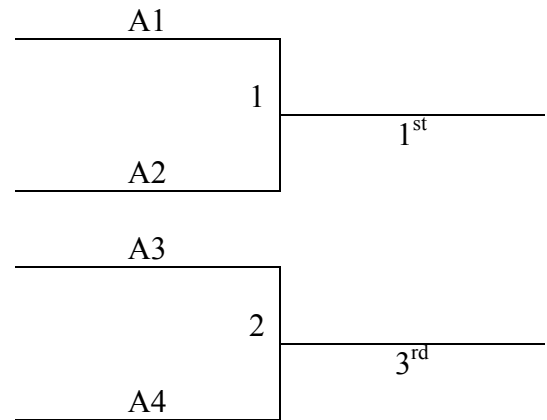

All teams to a bracket game  
Tie Breaker – 2 way – head to head – 3 way – +/- 15 pts

<b>Saturday</b>	<b>Forsberg</b>	<b>Bethany 1</b>	<b>Bethany 2</b>
8:30	-		
9:30	-		
10:30	-		
11:30	1-2		
12:30	-		
1:30	1-3		
2:30	2-4		
3:30	-		
4:30	-		
5:30	3-4		
6:30	-		
7:30	-		
8:30	-		
<b>Sunday</b>	<b>Forsberg</b>	<b>Bethany 1</b>	<b>Bethany 2</b>
9:00	-	-	-
10:00	-	1-4	2-3
11:00	-	-	-
12:00	-	-	-
1:00	-	G1	G2
2:00	-	-	-
3:00	-	-	-
4:00	-	-	-
5:00	-	-	-