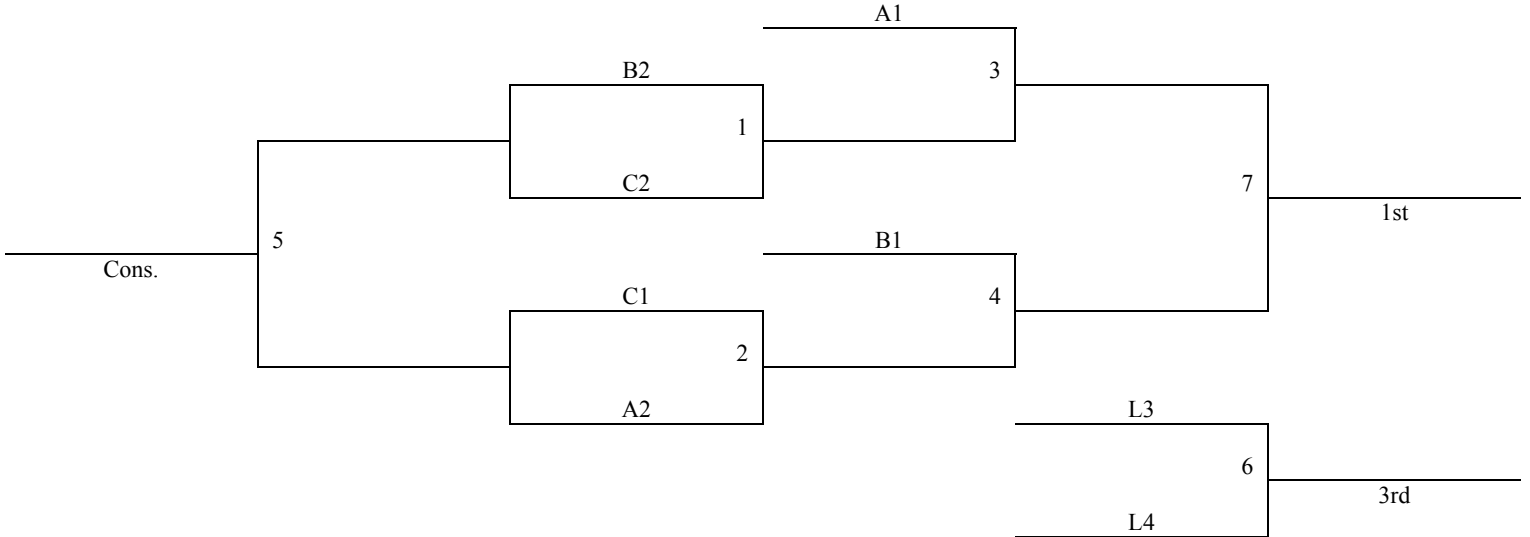

Lindsborg, KS - MAYB
Jan. 8-9, 2011
5th Grade Boys – Cont.

Bracket A

Bracket B