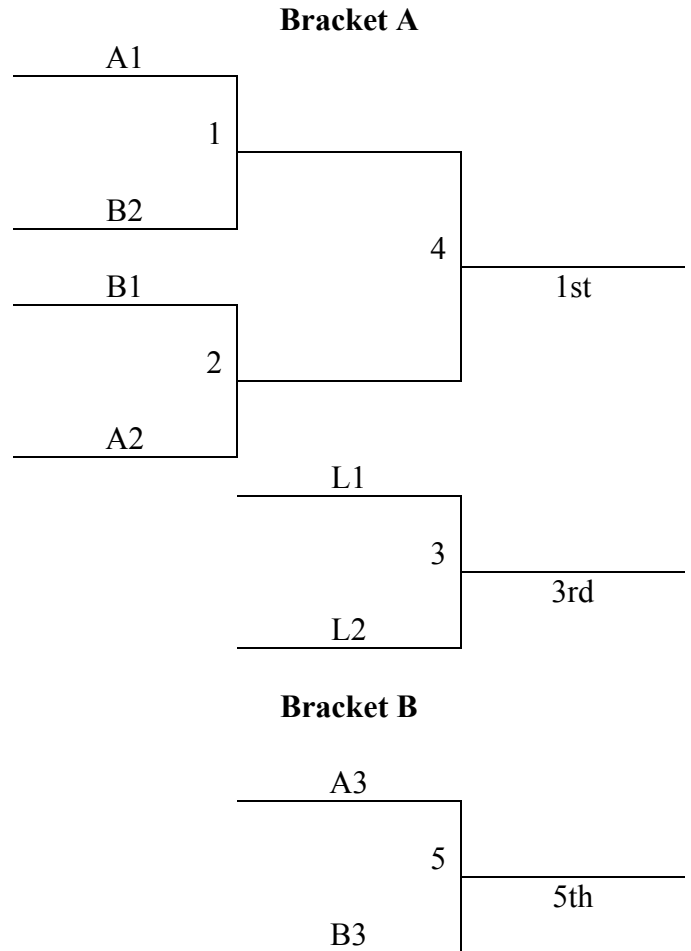

Lindsborg, KS – MAYB
Jan. 8-9, 2011
6th/7th Grade Girls

Pool A	W	L	Pool B	W	L
1. Salina Lady Cougars – 7th			4. Hays Runnin’ Rebels		
2. Kansas Air			5. McPherson Lady Pups		
3. Kansas Dream Team			6. Salina Lady Cougars – 6th		

Top 2 teams in each pool to Bracket A. Others to Bracket B.

Saturday	Marquette	SVHS	SVMS
8:30	-	-	-
9:30	-	-	-
10:30	-	-	-
11:30	-	-	-
12:30	-	-	-
1:30	-	-	-
2:30	1-2	-	-
3:30	5-6	-	-
4:30	1-3	-	-
5:30	4-6	-	-
6:30	2-3	-	-
7:30	4-5	-	-
8:30	-	-	-
Sunday	Marquette	SVHS	SVMS
9:00	-	-	-
10:00	-	-	-
11:00	-	-	-
12:00	-	-	-
1:00	-	G1	-
2:00	-	-	G2
3:00	-	-	-
4:00	-	G3	G5
5:00	-	G4	-

Forsberg Gym – 100th Block of N. Washington, Lindsborg, KS 67456 (Gym is SW of Main Elem. School Building, Soderstrom Elem – 227 N. Washington)

Marquette Elem – 310 N. Swedonia, Marquette, KS 67464

SVHS/SVMS – 1 Viking Blvd, Lindsborg, KS 67456

Bethany 1 and 2 – 335 E. Swenson, Lindsborg, KS 67456