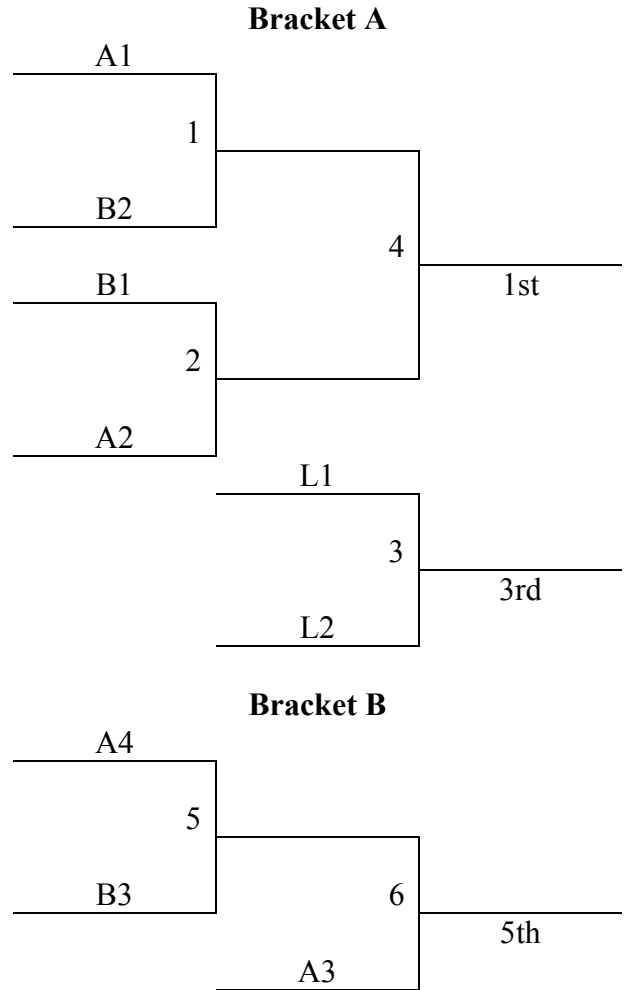

Top 2 teams in each pool to Bracket A. Others to Bracket B.  
Tie Breaker – 2 way – head to head, 3 way – coin flip

Saturday	SVHS	SVMS	Forsberg	Bethany 1
8:30	-	-	-	-
9:30	-	-	-	-
10:30	-	-	-	-
11:30	-	-	-	-
12:30	1-2	3-4	-	-
1:30	5-7	-	-	-
2:30	-	-	-	-
3:30	2-4	1-3	-	-
4:30	5-6	-	-	-
5:30	-	-	-	-
6:30	1-4	2-3	6-7	-
7:30	-	-	-	-
8:30	-	-	-	-
Sunday	SVHS	SVMS	Forsberg	Bethany 1
9:00	G1	G2	-	G5
10:00	-	-	-	-
11:00	G4	G3	-	G6
12:00	-	-	-	-
1:00	-	-	-	-
2:00	-	-	-	-
3:00	-	-	-	-
4:00	-	-	-	-
5:00	-	-	-	-