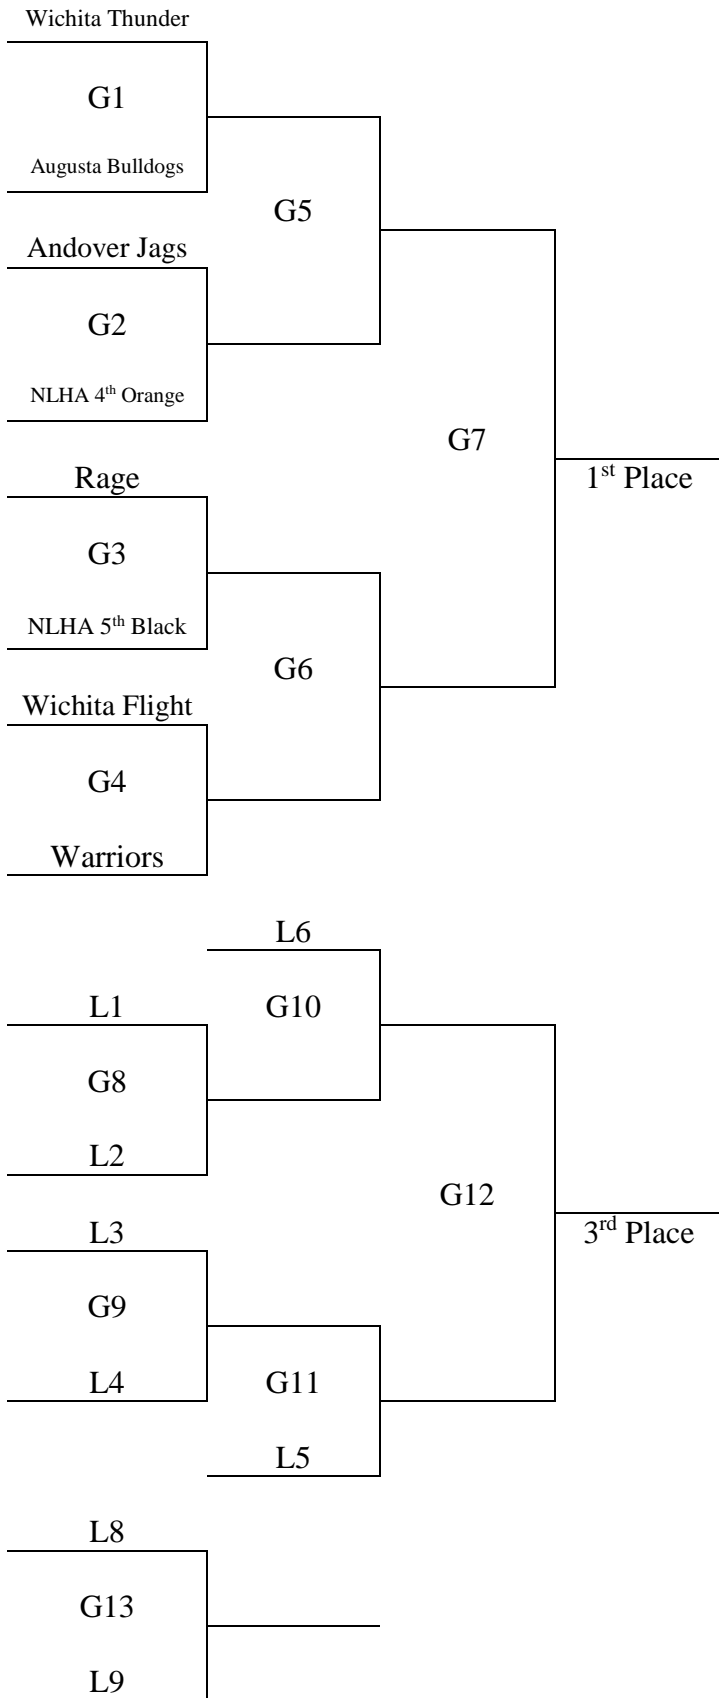

Wichita, KS - MAYB
December 13th, 2014
5th Grade Boys

Saturday Only Tournament

	Court 1	Court 5	Court 6
9:00	-	G1	G2
10:00	-	G3	G4
11:00	-	-	-
12:00	G5	-	G6
1:00	-	G8	G9
2:00	-	-	-
3:00	-	G10	G11
4:00	-	G7	G13
5:00	-	G12	-
6:00	-	-	-