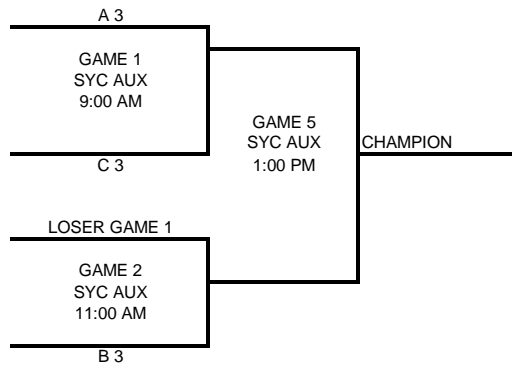

Game #	SATURDAY	Home	Visitor	Court
	9:00 AM	1	2	2 AAO
	9:00 AM	7	9	3 AAO
	10:00 AM	11	12	2 AAO
	10:00 AM	5	6	3 AAO
	11:00 AM	8	9	1 AAO
	12:00 PM	2	3	2 AAO
	12:00 PM	1	12	3 AAO
	12:00 PM	10	11	4 AAO
	12:00 PM	4	5	1 DWR
	3:00 PM	8	7	1 AAO
	4:00 PM	4	6	4 AAO
	5:00 PM	1	3	2 AAO
	5:00 PM	10	12	3 AAO

CHAMPIONSHIP BRACK

BRACKET SUN

CLASSIC BRACKET

HARDWOOD NATIONAL CHAMPIONSHIPS

JR HIGH BOYS

	POOL A	POOL B	POOL C	POOL D	
Team #	Team Name	Team Name	Team Name	Team Name	
1	GRAVETTE	4 AR JAGUARS	7 ARMORED Elite	10 rainmakers sat	
2	RV HEAT	5 SPENCER COUGS	8 ballaholics	11 ok longhorns	
3	AR ELITE	6 RED DOGS ELITE	9 kc blue dgs jh	12 kc blue dogs 8th	
					AAO P WHITAKER 1515 BURR OAK DRIVE FAYETTVILLE 72704 AAO 1-2-3-4-5 COURTS
Game #	SATURDAY	Home	Visitor	Court	
	9:00 AM	7	8	1 AAO	JOHN BROWN UNV.
	10:00 AM	11	10	1 AAO	WALTON LIFE HEALTH COMPLEX
	11:00 AM	1	3	1 AAO	2000 WEST UNIVERSITY
	11:00 AM	8	9	3 AAO	SILOAM SPRINGS AR
	12:00 PM	10	12	1 AAO	JBU 1- 2-3 COURTS
	1:00 PM	1	2	3 AAO	
	1:00 PM	7	9	4 AAO	
	2:00 PM	12	11	3 AAO	SPRINGDALE YOUTH CENTER
	3:00 PM	2	3	3 AAO	1000 WATSON AVENUE
	3:00 PM	5	6	4 AAO	SPRINGDALE AR 72764
	4:00 PM	10	1	3 AAO	SYC AUX COURT
	5:00 PM	4	6	4 AAO	SYC MAIN COURT
	7:00 PM	4	5	4 AAO	

CHAMPIONSHIP BRACK

BRACKET SUN

CLASSIC BRACKET

HARDWOOD NATIONAL

9-10TH BOYS

POOL A POOL B POOL C POOL D

Team #	Team Name	Team Name	Team Name	Team Name
1	AR TITANS	4 SAND SPRINGS	7 OK C HEAT	10 KC BLUE DOGS
2	WINGS JERRY	5 RV HEAT	8 RIM REAPERS	11 RAIN MAKERS
3	FT SMITH PATRIOTS	6 OK HUSKIES	9 TROPICS	SAT
				POOL E
				12 MWEST SAT
				13 AR ELITE

Game #	SATURDAY	Home	Visitor	
	9:00 AM	2	3	JBU 3
	10:00 AM	5	4	JBU 2
	10:00 AM	1	2	JBU 3
	11:00 AM	12	13	AAO 2
	12:00 PM	5	6	JBU 3
	1:00 PM	1	3	JBU 3
	1:00 PM	12	10	AAO 2
	1:00 PM	13	11	AAO 1
	2:00 PM	4	6	JBU 3
	3:00 PM	7	9	JBU 3
	3:00 PM	11	12	AAO 2
	5:00 PM	7	8	JBU 3
	5:00 PM	10	11	AAO 1
	7:00 PM	9	8	JBU 3