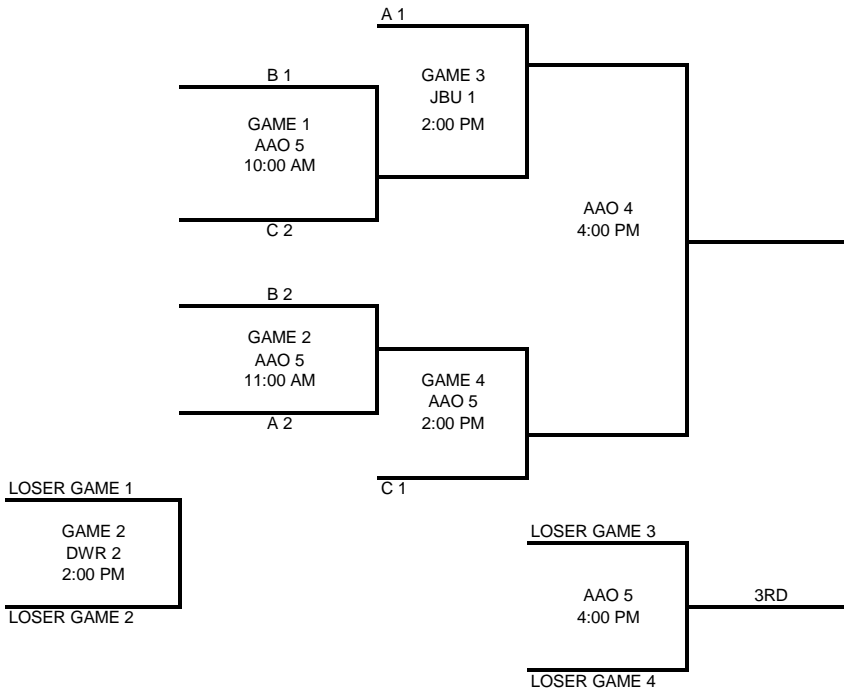

HARDWOOD NATIONAL CHAMPIONSHIPS 7TH GIRLS

POOL A

POOL B

POOL C

Team #	Team Name	Team Name	Team Name	Team Name
1	BALLHOGS		4 OK TARHEELS	7 BENTV TIGERS
2	THUNDER CATS		5 DEFENDERS	8 TULSA OUTLAWS
3	NWA SELECT		6 MAVERICK MKY	9 MAVERICKLUDG

Game #	SATURDAY	Home	Visitor	Court	
	11:00 AM	7	8	5	AAO JOHN BROWN UNV.
	1:00 PM	4	5	5	AAO WALTON LIFE HEALTH
	3:00 PM	8	9	5	AAO COMPLEX
	4:00 PM	6	5	5	AAO 2000 WEST UNIVERSITY
	4:00 PM	2	3	1	DWR SILOAM SPRINGS AR
	5:00 PM	7	9	5	AAO JBU 1- 2-3 COURTS
	6:00 PM	4	6	5	AAO
	6:00 PM	1	2	1	DWR DWR BOYS CLUB
	8:00 PM	1	3	1	DWR 560 N RUPPLE RD

AAO P WHITAKER
1515 BURR OAK DRIVE
FAYETTEVILLE 72704
AAO 1-2-3-4-5 COURTS

JOHN BROWN UNV.
WALTON LIFE HEALTH
COMPLEX
2000 WEST UNIVERSITY
SILOAM SPRINGS AR
JBU 1- 2-3 COURTS

DWR BOYS CLUB
560 N RUPPLE RD
FAYETTEVILLE AR
727041
DWR 1-2 COURTS

SPRINGDALE YOUTH CENTER
1000 WATSON AVENUE
SPRINGDALE AR 72764
SYC AUX COURT
SYC MAIN COURT

CHAMPIONSHIP BRACKET

BRACKET SUN