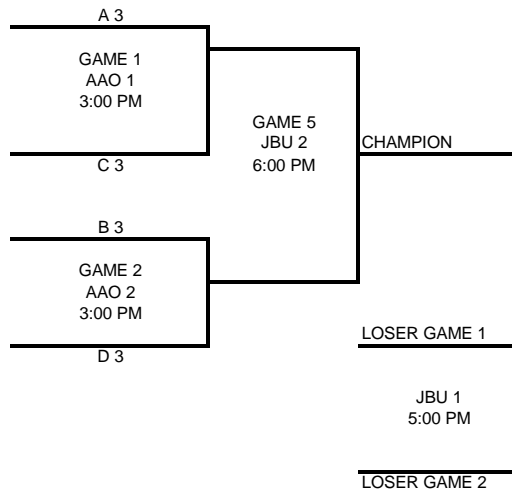

Game #	SATURDAY	Home	Visitor	
	9:00 AM	2	3	JBU 3
	10:00 AM	5	4	JBU 2
	10:00 AM	1	2	JBU 3
	11:00 AM	12	13	AAO 2
	12:00 PM	5	6	JBU 3
	1:00 PM	1	3	JBU 3
	1:00 PM	12	10	AAO 2
	1:00 PM	13	11	AAO 1
	2:00 PM	4	6	JBU 3
	3:00 PM	7	9	JBU 3
	3:00 PM	11	12	AAO 2
	5:00 PM	7	8	JBU 3
	5:00 PM	10	11	AAO 1
	7:00 PM	9	8	JBU 3

DWR 1-2 COURTS

CHAMPIONSHIP BRACK

CLASSIC BRACKET

HARDWOOD NATIONAL CHAMPIONSHIPS HIGH SCHOOL BOYS

	POOL A	POOL B	POOL C	POOL D	
Team #	Team Name	Team Name	Team Name	Team Name	
1	RIM REAPERS	4 TSO	7 WMPUS CATS	10 CONWAY KINGS	
2	AR SWAG	5 WOLFPACK	8 N AR ELITE	11 KC BLUE DOGS	
3	SERVIANTS	6 LEGACY BB	9 S.PA CITY	12 NWA HAWKS	
Game #	SATURDAY	Home	Visitor	Court	
	2:00 PM	7	8	1 AAO	AAO P WHITAKER
	2:00 PM	11	12	2 AAO	1515 BURR OAK DRIVE
	4:00 PM	8	9	1 AAO	FAYETTEVILLE 72704
	4:00 PM	4	5	3 JBU	AAO 1-2-3-4-5 COURTS
	4:00 PM	1	2	2 JBU	JOHN BROWN UNV.
	6:00 PM	10	12	1 AAO	WALTON LIFE HEALTH
	6:00 PM	1	3	1 JBU	COMPLEX
	6:00 PM	5	6	2 JBU	2000 WEST UNIVERSITY
	8:00 PM	7	9	1 AAO	SILOAM SPRINGS AR
	8:00 PM	10	11	2 AAO	JBU 1- 2-3 COURTS
	8:00 PM	2	3	1 JBU	DWR BOYS CLUB
	8:00 PM	4	6	2 JBU	560 N RUPPLE RD
					FAYETTEVILLE AR
					727041
					DWR 1-2 COURTS

CHAMPIONSHIP BRACK

BRACKET SUN

CLASSIC BRACKET

HARDWOOD NATIONAL CHAMPIONSHIPS 5TH GIRLS

POOL A

POOL B

Team #	Team Name	Team Name	Team Name	Team Name
1	G COUNTY CHEETAH		3	LABET THUNDER
2	OK HUSTLE		4	AR MAVERICKS

Game #	SATURDAY	Home	Visitor	Court		
	1:00 PM	1	3	1	DWR	AAO P WHITAKER 1515 BURR OAK DRIVE FAYETTEVILLE 72704 AAO 1-2-3-4-5 COURTS
	3:00 PM	1	2	1	DWR	JOHN BROWN UNV. WALTON LIFE HEALTH COMPLEX
	5:00 PM	3	4	2	DWR	2000 WEST UNIVERSITY SILOAM SPRINGS AR
	7:00 PM	1	4	1	DWR	JBU 1- 2-3 COURTS
	7:00 PM	2	3	2	DWR	DWR BOYS CLUB 560 N RUPPLE RD FAYETTEVILLE AR 727041 DWR 1-2 COURTS