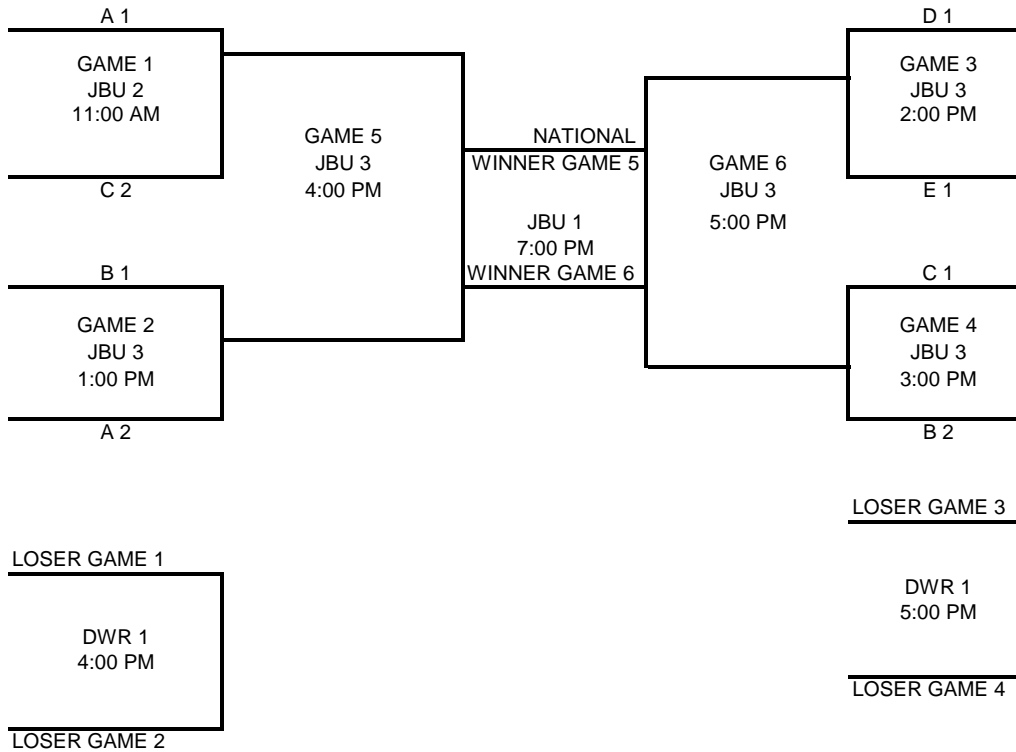

HARDWOOD NATIONAL

9-10TH BOYS

POOL A   POOL B   POOL C   POOL D

Team #	Team Name	Team Name	Team Name	Team Name
1	AR TITANS	4 SAND SPRINGS	7 OK C HEAT	10 KC BLUE DOGS
2	WINGS JERRY	5 RV HEAT	8 RIM REAPERS	11 RAIN MAKERS
3	FT SMITH PATRIOTS	6 OK HUSKIES	9 TROPICS	SAT
				POOL E
				12 MWEST SAT
				13 AR ELITE

Game #	SATURDAY	Home	Visitor	
	9:00 AM	2	3	JBU 3
	10:00 AM	5	4	JBU 2
	10:00 AM	1	2	JBU 3
	11:00 AM	12	13	AAO 2
	12:00 PM	5	6	JBU 3
	1:00 PM	1	3	JBU 3
	1:00 PM	12	10	AAO 2
	1:00 PM	13	11	AAO 1
	2:00 PM	4	6	JBU 3
	3:00 PM	7	9	JBU 3
	3:00 PM	11	12	AAO 2
	5:00 PM	7	8	JBU 3
	5:00 PM	10	11	AAO 1
	7:00 PM	9	8	JBU 3

AAO P WHITAKER
1515 BURR OAK DRIVE
AYETTVILLE 72704
AAO 1-2-3-4-5 COURTS

JOHN BROWN UNV.
WALTON LIFE HEALTH
COMPLEX
2000 WEST UNIVERSITY
SILOAM SPRINGS AR
JBU 1- 2-3 COURTS

DWR BOYS CLUB
560 N RUPPLE RD
FAYETTEVILLE AR
727041

DWR 1-2 COURTS

CHAMPIONSHIP BRACK