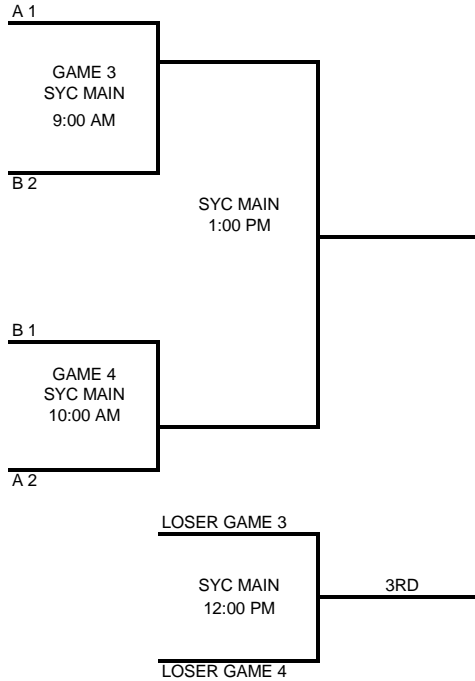

HARDWOOD NATIONAL CHAMPIONSHIPS 5TH GIRLS

POOL A

POOL B

Team #	Team Name	Team Name	Team Name	Team Name
1	G COUNTY CHEETAH		3	LABET THUNDER
2	OK HUSTLE		4	AR MAVERICKS

Game #	SATURDAY	Home	Visitor	Court		
	1:00 PM	1	3	1	DWR	AAO P WHITAKER 1515 BURR OAK DRIVE FAYETTEVILLE 72704 AAO 1-2-3-4-5 COURTS
	3:00 PM	1	2	1	DWR	JOHN BROWN UNV. WALTON LIFE HEALTH COMPLEX
	5:00 PM	3	4	2	DWR	2000 WEST UNIVERSITY SILOAM SPRINGS AR
	7:00 PM	1	4	1	DWR	JBU 1- 2-3 COURTS
	7:00 PM	2	3	2	DWR	DWR BOYS CLUB 560 N RUPPLE RD FAYETTEVILLE AR 727041 DWR 1-2 COURTS

AAO P WHITAKER
1515 BURR OAK DRIVE
FAYETTEVILLE 72704
AAO 1-2-3-4-5 COURTS

JOHN BROWN UNV.
WALTON LIFE HEALTH
COMPLEX
2000 WEST UNIVERSITY
SILOAM SPRINGS AR
JBU 1- 2-3 COURTS

DWR BOYS CLUB
560 N RUPPLE RD
FAYETTEVILLE AR
727041
DWR 1-2 COURTS

SPRINGDALE YOUTH CENTER
1000 WATSON AVENUE
SPRINGDALE AR 72764
SYC 1-2 COURTS

BRACKET SUN