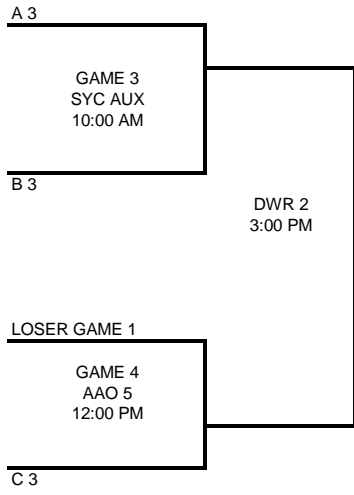

CLASSIC BRACKET

HARDWOOD NATIONAL CHAMPIONSHIPS

HIGH SCHOOL GIRLS

POOL A   POOL B   POOL C   POOL D

Team #	Team Name	Team Name	Team Name	Team Name
1	AR ICE	4 SHO-ME- KAOS	7 BLUE DEVILS	10 XPRESS
2	OK PLAYMAKERS	5 SALLASAW	8 AR L BEAST	11 TEAM CARDS
3	AR BULLDOGS	6 BENTNV SPARTANS	9 MAVERICKS	12 MAVERICK DIXON

AAO P WHITAKER
1515 BURR OAK DRIVE
FAYETTEVILLE 72704
AAO 1-2-3-4-5 COURTS

Game #	SATURDAY	Home	Visitor	Court
	9:00 AM	1	2	1 JBU
	10:00 AM	5	6	1 JBU
	11:00 AM	3	2	1 JBU
	12:00 PM	5	4	1 JBU
	12:00 PM	10	11	2 JBU
	1:00 PM	1	3	1 JBU
	2:00 PM	4	6	1 JBU
	2:00 PM	12	11	2 JBU
	3:00 PM	8	7	1 JBU
	4:00 PM	10	12	1 JBU
	5:00 PM	7	9	1 JBU
	7:00 PM	8	9	1 JBU

JOHN BROWN UNV.
WALTON LIFE HEALTH
COMPLEX
2000 WEST UNIVERSITY
SILOAM SPRINGS AR
JBU 1- 2-3 COURTS

DWR BOYS CLUB
560 N RUPPLE RD
FAYETTEVILLE AR
727041
DWR 1-2 COURTS

CHAMPIONSHIP BRACK

BRACKET SUN