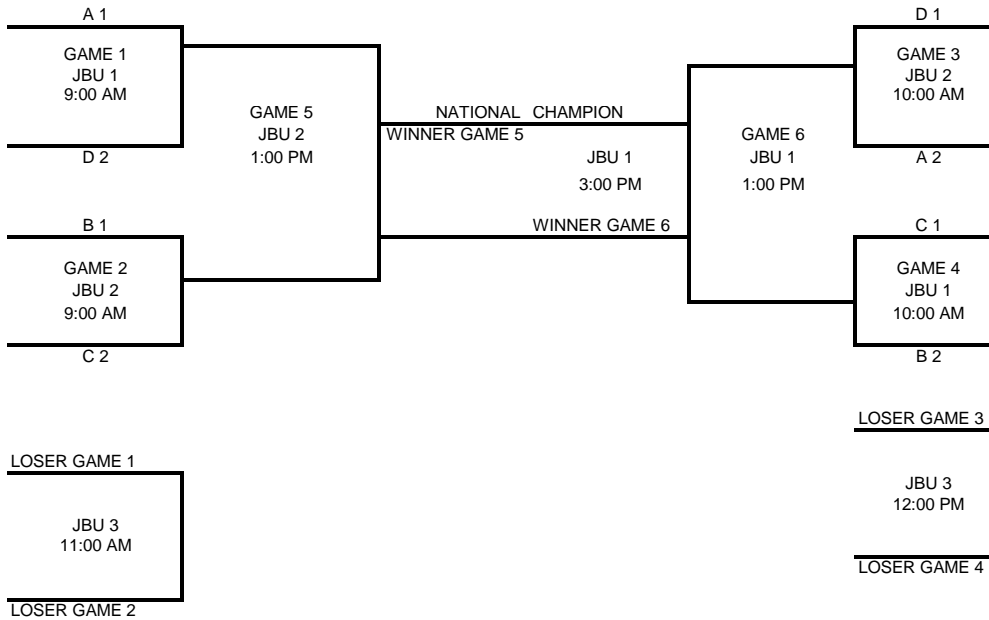

Team #	Team Name	Team Name	Team Name	Team Name
1	AR ICE	4 SHO-ME- KAOS	7 BLUE DEVILS	10 XPRESS
2	OK PLAYMAKERS	5 SALLASAW	8 AR L BEAST	11 TEAM CARDS
3	AR BULLDOGS	6 BENTNV SPARTANS	9 MAVERICKS	12 MAVERICK DIXON

AAO P WHITAKER
1515 BURR OAK DRIVE
FAYETTEVILLE 72704
AAO 1-2-3-4-5 COURTS

Game #	SATURDAY	Home	Visitor	Court
	9:00 AM	1	2	1 JBU
	10:00 AM	5	6	1 JBU
	11:00 AM	3	2	1 JBU
	12:00 PM	5	4	1 JBU
	12:00 PM	10	11	2 JBU
	1:00 PM	1	3	1 JBU
	2:00 PM	4	6	1 JBU
	2:00 PM	12	11	2 JBU
	3:00 PM	8	7	1 JBU
	4:00 PM	10	12	1 JBU
	5:00 PM	7	9	1 JBU
	7:00 PM	8	9	1 JBU

JOHN BROWN UNV.
WALTON LIFE HEALTH
COMPLEX
2000 WEST UNIVERSITY
SILOAM SPRINGS AR
JBU 1- 2-3 COURTS

DWR BOYS CLUB
560 N RUPPLE RD
FAYETTEVILLE AR
727041
DWR 1-2 COURTS

CHAMPIONSHIP BRACK

BRACKET SUN

CLASSIC BRACKET