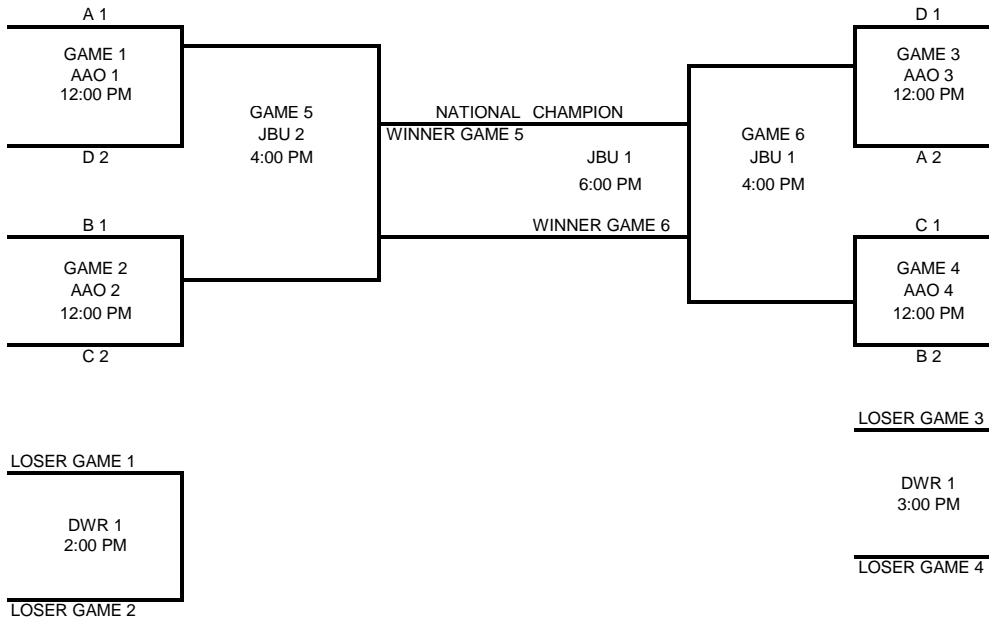

Game #	SATURDAY	Home	Visitor	
	9:00 AM	2	3	JBU 3
	10:00 AM	5	4	JBU 2
	10:00 AM	1	2	JBU 3
	11:00 AM	12	13	AAO 2
	12:00 PM	5	6	JBU 3
	1:00 PM	1	3	JBU 3
	1:00 PM	12	10	AAO 2
	1:00 PM	13	11	AAO 1
	2:00 PM	4	6	JBU 3
	3:00 PM	7	9	JBU 3
	3:00 PM	11	12	AAO 2
	5:00 PM	7	8	JBU 3
	5:00 PM	10	11	AAO 1
	7:00 PM	9	8	JBU 3

DWR 1-2 COURTS

CHAMPIONSHIP BRACK

CLASSIC BRACKET

HARDWOOD NATIONAL CHAMPIONSHIPS HIGH SCHOOL BOYS

	POOL A	POOL B	POOL C	POOL D	
Team #	Team Name	Team Name	Team Name	Team Name	
1	RIM REAPERS	4 TSO	7 WMPUS CATS	10 CONWAY KINGS	
2	AR SWAG	5 WOLFPACK	8 N AR ELITE	11 KC BLUE DOGS	
3	SERVIANTS	6 LEGACY BB	9 S.PA CITY	12 NWA HAWKS	
Game #	SATURDAY	Home	Visitor	Court	
	2:00 PM	7	8	1 AAO	AAO P WHITAKER
	2:00 PM	11	12	2 AAO	1515 BURR OAK DRIVE
	4:00 PM	8	9	1 AAO	FAYETTEVILLE 72704
	4:00 PM	4	5	3 JBU	AAO 1-2-3-4-5 COURTS
	4:00 PM	1	2	2 JBU	JOHN BROWN UNV.
	6:00 PM	10	12	1 AAO	WALTON LIFE HEALTH
	6:00 PM	1	3	1 JBU	COMPLEX
	6:00 PM	5	6	2 JBU	2000 WEST UNIVERSITY
	8:00 PM	7	9	1 AAO	SILOAM SPRINGS AR
	8:00 PM	10	11	2 AAO	JBU 1- 2-3 COURTS
	8:00 PM	2	3	1 JBU	DWR BOYS CLUB
	8:00 PM	4	6	2 JBU	560 N RUPPLE RD
					FAYETTEVILLE AR
					727041
					DWR 1-2 COURTS

CHAMPIONSHIP BRACK

BRACKET SUN

CLASSIC BRACKET

HARDWOOD NATIONAL CHAMPIONSHIPS 5TH GIRLS

POOL A

POOL B

Team #	Team Name	Team Name	Team Name	Team Name
1	G COUNTY CHEETAH		3	LABET THUNDER
2	OK HUSTLE		4	AR MAVERICKS

Game #	SATURDAY	Home	Visitor	Court		
	1:00 PM	1	3	1	DWR	AAO P WHITAKER 1515 BURR OAK DRIVE FAYETTEVILLE 72704 AAO 1-2-3-4-5 COURTS
	3:00 PM	1	2	1	DWR	JOHN BROWN UNV. WALTON LIFE HEALTH COMPLEX
	5:00 PM	3	4	2	DWR	2000 WEST UNIVERSITY SILOAM SPRINGS AR
	7:00 PM	1	4	1	DWR	JBU 1- 2-3 COURTS
	7:00 PM	2	3	2	DWR	DWR BOYS CLUB 560 N RUPPLE RD FAYETTEVILLE AR 727041 DWR 1-2 COURTS