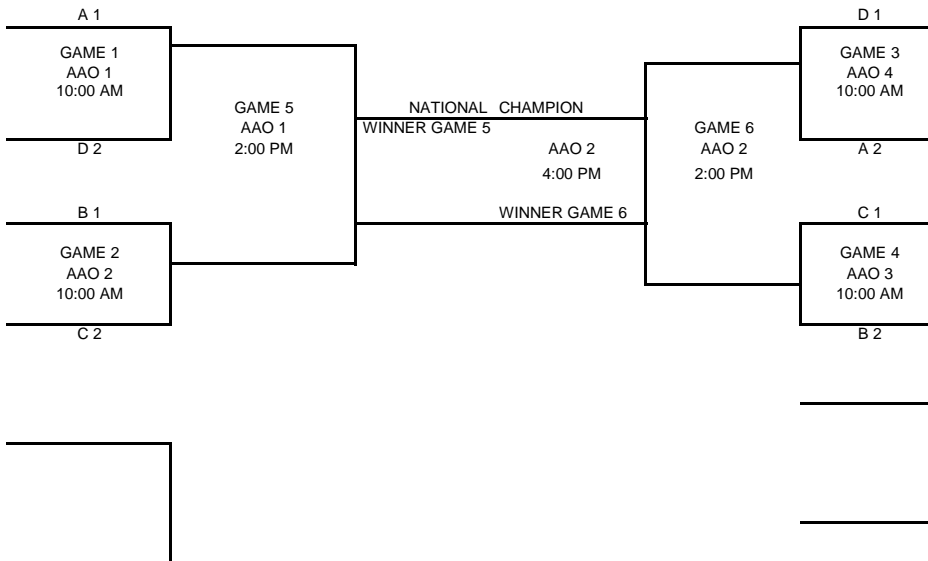

Game #	SATURDAY	Home	Visitor	Court
	9:00 AM	1	2	2 AAO
	9:00 AM	7	9	3 AAO
	10:00 AM	11	12	2 AAO
	10:00 AM	5	6	3 AAO
	11:00 AM	8	9	1 AAO
	12:00 PM	2	3	2 AAO
	12:00 PM	1	12	3 AAO
	12:00 PM	10	11	4 AAO
	12:00 PM	4	5	1 DWR
	3:00 PM	8	7	1 AAO
	4:00 PM	4	6	4 AAO
	5:00 PM	1	3	2 AAO
	5:00 PM	10	12	3 AAO

AAO P WHITAKER
1515 BURR OAK DRIVE
FAYETTEVILLE 72704
AAO 1-2-3-4-5 COURTS

JOHN BROWN UNV.
WALTON LIFE HEALTH
COMPLEX

2000 WEST UNIVERSITY
SILOAM SPRINGS AR
JBU 1- 2-3 COURTS

DWR BOYS CLUB
560 N RUPPLE RD
FAYETTEVILLE AR
727041
DWR 1-2 COURTS

CHAMPIONSHIP BRACK

BRACKET SUN

CLASSIC BRACKET

HARDWOOD NATIONAL CHAMPIONSHIPS

JR HIGH BOYS

	POOL A	POOL B	POOL C	POOL D	
Team #	Team Name	Team Name	Team Name	Team Name	
1	GRAVETTE	4 AR JAGUARS	7 ARMORED Elite	10 rainmakers sat	
2	RV HEAT	5 SPENCER COUGS	8 ballaholics	11 ok longhorns	
3	AR ELITE	6 RED DOGS ELITE	9 kc blue dgs jh	12 kc blue dogs 8th	
					AAO P WHITAKER 1515 BURR OAK DRIVE FAYETTVILLE 72704 AAO 1-2-3-4-5 COURTS
Game #	SATURDAY	Home	Visitor	Court	
	9:00 AM	7	8	1 AAO	JOHN BROWN UNV.
	10:00 AM	11	10	1 AAO	WALTON LIFE HEALTH COMPLEX
	11:00 AM	1	3	1 AAO	2000 WEST UNIVERSITY
	11:00 AM	8	9	3 AAO	SILOAM SPRINGS AR
	12:00 PM	10	12	1 AAO	JBU 1- 2-3 COURTS
	1:00 PM	1	2	3 AAO	
	1:00 PM	7	9	4 AAO	
	2:00 PM	12	11	3 AAO	SPRINGDALE YOUTH CENTER
	3:00 PM	2	3	3 AAO	1000 WATSON AVENUE
	3:00 PM	5	6	4 AAO	SPRINGDALE AR 72764
	4:00 PM	10	1	3 AAO	SYC AUX COURT
	5:00 PM	4	6	4 AAO	SYC MAIN COURT
	7:00 PM	4	5	4 AAO	

Game #	SATURDAY	Home	Visitor	
	9:00 AM	2	3	JBU 3
	10:00 AM	5	4	JBU 2
	10:00 AM	1	2	JBU 3
	11:00 AM	12	13	AAO 2
	12:00 PM	5	6	JBU 3
	1:00 PM	1	3	JBU 3
	1:00 PM	12	10	AAO 2
	1:00 PM	13	11	AAO 1
	2:00 PM	4	6	JBU 3
	3:00 PM	7	9	JBU 3
	3:00 PM	11	12	AAO 2
	5:00 PM	7	8	JBU 3
	5:00 PM	10	11	AAO 1
	7:00 PM	9	8	JBU 3