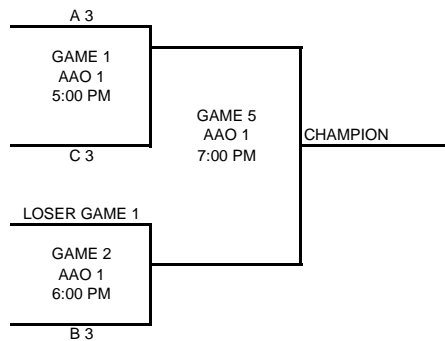

Game #	SATURDAY	Home	Visitor	Court
	9:00 AM	1	2	2 AAO
	9:00 AM	7	9	3 AAO
	10:00 AM	11	12	2 AAO
	10:00 AM	5	6	3 AAO
	11:00 AM	8	9	1 AAO
	12:00 PM	2	3	2 AAO
	12:00 PM	1	12	3 AAO
	12:00 PM	10	11	4 AAO
	12:00 PM	4	5	1 DWR
	3:00 PM	8	7	1 AAO
	4:00 PM	4	6	4 AAO
	5:00 PM	1	3	2 AAO
	5:00 PM	10	12	3 AAO

AAO P WHITAKER
1515 BURR OAK DRIVE
FAYETTEVILLE 72704
AAO 1-2-3-4-5 COURTS

JOHN BROWN UNV.
WALTON LIFE HEALTH
COMPLEX

2000 WEST UNIVERSITY
SILOAM SPRINGS AR
JBU 1- 2-3 COURTS

DWR BOYS CLUB
560 N RUPPLE RD
FAYETTEVILLE AR
727041
DWR 1-2 COURTS

CHAMPIONSHIP BRACK

BRACKET SUN

CLASSIC BRACKET

HARDWOOD NATIONAL CHAMPIONSHIPS

JR HIGH BOYS

	POOL A	POOL B	POOL C	POOL D	
Team #	Team Name	Team Name	Team Name	Team Name	
1	GRAVETTE	4 AR JAGUARS	7 ARMORED Elite	10 rainmakers sat	
2	RV HEAT	5 SPENCER COUGS	8 ballaholics	11 ok longhorns	
3	AR ELITE	6 RED DOGS ELITE	9 kc blue dgs jh	12 kc blue dogs 8th	
					AAO P WHITAKER 1515 BURR OAK DRIVE FAYETTVILLE 72704 AAO 1-2-3-4-5 COURTS
Game #	SATURDAY	Home	Visitor	Court	
	9:00 AM	7	8	1 AAO	JOHN BROWN UNV.
	10:00 AM	11	10	1 AAO	WALTON LIFE HEALTH COMPLEX
	11:00 AM	1	3	1 AAO	2000 WEST UNIVERSITY
	11:00 AM	8	9	3 AAO	SILOAM SPRINGS AR
	12:00 PM	10	12	1 AAO	JBU 1- 2-3 COURTS
	1:00 PM	1	2	3 AAO	
	1:00 PM	7	9	4 AAO	
	2:00 PM	12	11	3 AAO	SPRINGDALE YOUTH CENTER
	3:00 PM	2	3	3 AAO	1000 WATSON AVENUE
	3:00 PM	5	6	4 AAO	SPRINGDALE AR 72764
	4:00 PM	10	1	3 AAO	SYC AUX COURT
	5:00 PM	4	6	4 AAO	SYC MAIN COURT
	7:00 PM	4	5	4 AAO	

Game #	SATURDAY	Home	Visitor	
	9:00 AM	2	3	JBU 3
	10:00 AM	5	4	JBU 2
	10:00 AM	1	2	JBU 3
	11:00 AM	12	13	AAO 2
	12:00 PM	5	6	JBU 3
	1:00 PM	1	3	JBU 3
	1:00 PM	12	10	AAO 2
	1:00 PM	13	11	AAO 1
	2:00 PM	4	6	JBU 3
	3:00 PM	7	9	JBU 3
	3:00 PM	11	12	AAO 2
	5:00 PM	7	8	JBU 3
	5:00 PM	10	11	AAO 1
	7:00 PM	9	8	JBU 3