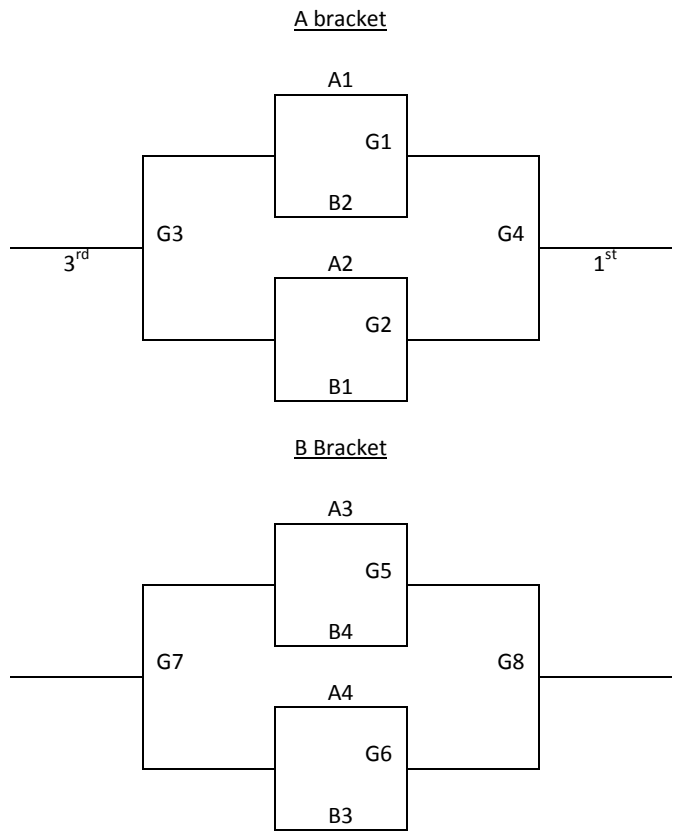

Pueblo, CO – MAYB
June 28-30, 2013
11th/12th Grade Girls

<u>Pool A</u>	<u>W</u>	<u>L</u>	<u>Pool B</u>	<u>W</u>	<u>L</u>
1. Titans			5. PDub Lady Legends		
2. Select Basketball			6. Rawlins Lady Outlaws 11/12		
3. Rawlins Lady Outlaws 9/10			7. Pine Creek		
4. PDub Ladies JV			8. Team Colorado Longshots		

Top 2 teams in each Pool to Bracket A, Others to Bracket B.

Friday	CC Acad	Pueb Co HS	SV MS	PW HS 1	PW HS 2
5:00					
6:00					
7:00					
8:00					
9:00		3-4			1-2
10:00		7-8			5-6
Saturday	CC Acad	Pueb Co HS	SV MS	PW HS 1	PW HS 2
8:00					
9:00					
10:00					
11:00					
12:00					
1:00					
2:00					
3:00				1-3	2-4
4:00				5-7	6-8
5:00					
6:00					
7:00			1-4		
8:00					2-3
9:00					5-8
10:00					6-7
Sunday	CC Acad	Pueb Co HS	SV MS	PW HS 1	PW HS 2
8:00					
9:00					
10:00					
11:00	G5				
12:00	G6				
1:00	G1				
2:00	G2				
3:00	G7				
4:00	G8				
5:00	G3				
6:00	G4