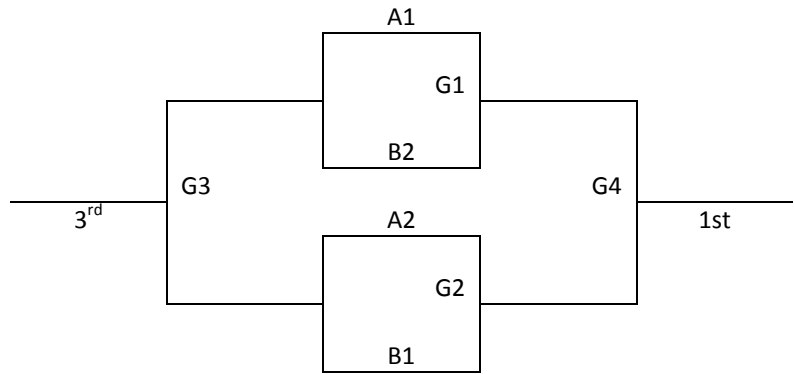

Pueblo, CO – MAYB
June 28-30, 2013
9th/10th Grade Boys

<u>Pool A</u>	<u>W</u>	<u>L</u>	<u>Pool B</u>	<u>W</u>	<u>L</u>
1. Select Basketball			6. Palmer Terrors White		
2. PDub JV			7. Pueblo Flight		
3. Hawks Traveling Team			8. Garden City		
4. Lakin Broncs			9. Mesa Ridge		
5. Team Colorado Basketball Club					

Top two in each pool to Bracket A, others to B

Friday	CC Acad	Cent. HS
5:00	3-4	-
6:00	1-2	-
7:00	4-5	-
8:00	2-3	-
9:00	6-7	-
10:00	8-9	-
Saturday	CC Acad	Cent. HS
8:00	-	-
9:00	-	-
10:00	-	-
11:00	-	-
12:00	1-5	-
1:00	2-4	-
2:00	1-3	-
3:00	2-5	-
4:00	6-8	-
5:00	7-9	-
6:00	1-4	-
7:00	3-5	-
8:00	6-9	-
9:00	7-8	-
10:00	-	-
Sunday	CC Acad	Cent. HS
8:00	-	-
9:00	-	-
10:00	-	G5
11:00	-	G7
12:00	-	G6
1:00	-	G1
2:00	-	G2
3:00	-	G9
4:00	-	G8
5:00	-	G3
6:00	-	G4

Bracket A