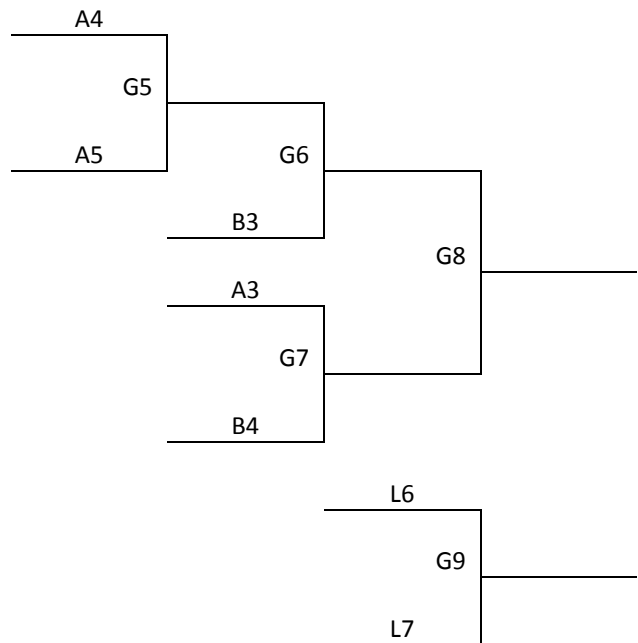

Pueblo, CO – MAYB
June 28-30, 2013
9th/10th Grade Boys

<u>Pool A</u>	<u>W</u>	<u>L</u>	<u>Pool B</u>	<u>W</u>	<u>L</u>
1. Select Basketball			6. Palmer Terrors White		
2. PDub JV			7. Pueblo Flight		
3. Hawks Traveling Team			8. Garden City		
4. Lakin Broncs			9. Mesa Ridge		
5. Team Colorado Basketball Club					

Top two in each pool to Bracket A, others to B

Friday	CC Acad	Cent. HS
5:00	3-4	-
6:00	1-2	-
7:00	4-5	-
8:00	2-3	-
9:00	6-7	-
10:00	8-9	-
Saturday	CC Acad	Cent. HS
8:00	-	-
9:00	-	-
10:00	-	-
11:00	-	-
12:00	1-5	-
1:00	2-4	-
2:00	1-3	-
3:00	2-5	-
4:00	6-8	-
5:00	7-9	-
6:00	1-4	-
7:00	3-5	-
8:00	6-9	-
9:00	7-8	-
10:00	-	-
Sunday	CC Acad	Cent. HS
8:00	-	-
9:00	-	-
10:00	-	G5
11:00	-	G7
12:00	-	G6
1:00	-	G1
2:00	-	G2
3:00	-	G9
4:00	-	G8
5:00	-	G3
6:00	-	G4

Bracket A

Bracket B