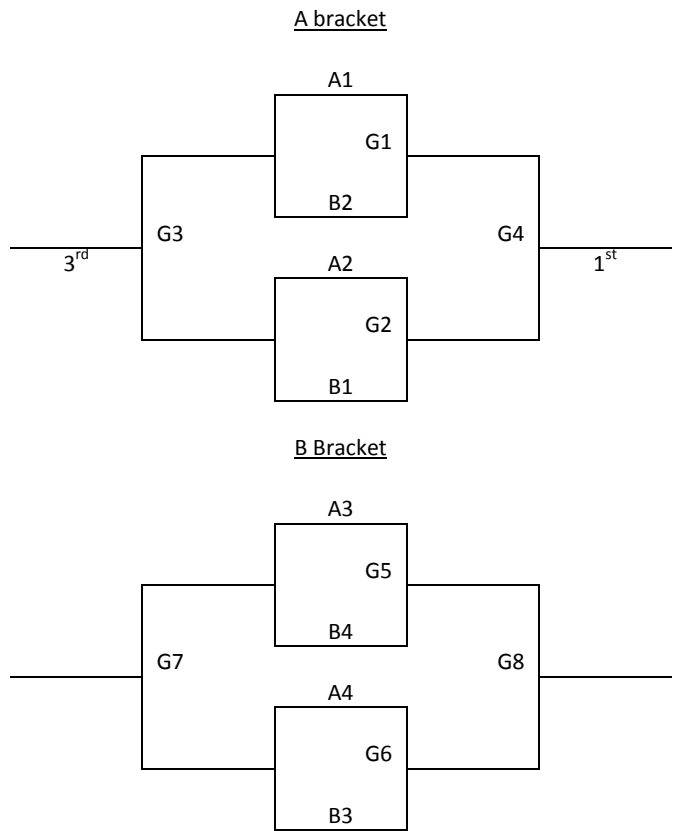

Pueblo, CO – MAYB
June 28-30, 2013

Gym Locations

P W HS 1 and 2 : Pueblo West High School 661 W. Capistrano Dr Pueblo West, CO 81007
Pueb. Co. HS: Pueblo County High School 1050 35th Lane Pueblo, CO 81006
SV MS : Skyview Middle School 1047 Camino DeBravo Pueblo West, CO 81007
C C Acad: Cesar Chavez Academy 2500 W 18th St Pueblo, CO 81003
Cent. HS: Centennial High School 2525 Mountview Dr Pueblo, CO 81008

Top 2 teams in each Pool to Bracket A, Others to Bracket B.

Friday	PW HS 1	SV MS	Pueb. Co. HS.
5:00	-	-	-
6:00	-	-	-
7:00	1-4	-	-
8:00	-	-	-
9:00	-	-	-
10:00	-	-	-
Saturday	PW HS 1	SV MS	Pueb. Co. HS.
8:00	2-3	-	-
9:00	5-6	-	-
10:00	2-4	-	-
11:00	5-7	-	-
12:00	6-8	-	-
1:00	3-4	-	-
2:00	6-7	-	-
3:00	-	-	-
4:00	-	-	-
5:00	1-2	-	-
6:00	5-8	-	-
7:00	-	-	-
8:00	-	1-3	-
9:00	-	7-8	-
10:00	-	-	-
Sunday	PW HS 1	SV MS	Pueb. Co. HS.
8:00	-	G5	G6
9:00	-	G1	G2
10:00	-	G8	G7
11:00	-	G4	G3
12:00	-	-	-
1:00	-	-	-
2:00	-	-	-
3:00	-	-	-
4:00	-	-	-
5:00	-	-	-
6:00	-	-	-