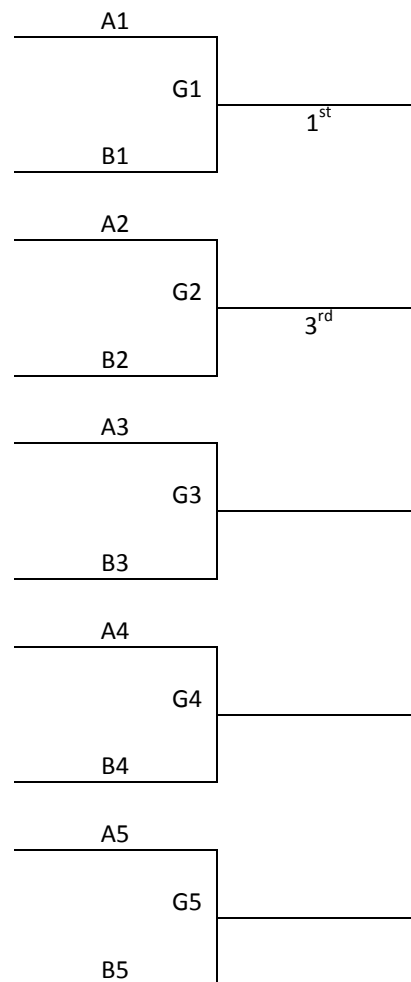

Pueblo, CO – MAYB
June 28-30, 2013
11th/12th Grade Boys

<u>Pool A</u>	<u>W</u>	<u>L</u>	<u>Pool B</u>	<u>W</u>	<u>L</u>
1. Palmer Terrors Brown			6. Colorado Elite		
2. DPHH			7. PDub Varsity		
3. Sierra Varsity			8. Orangemen		
4. Lakin Broncs			9. Mesa Ridge		
5. MVP Elite			10. Colorado Flyers		

Friday	CC Acad	Cent. HS
5:00		3-4
6:00		1-2
7:00		4-5
8:00		8-9
9:00		6-7
10:00		9-10
Saturday	CC Acad	Cent. HS
8:00		2-3
9:00		1-5
10:00		2-4
11:00		1-3
12:00		2-5
1:00		1-4
2:00		3-5
3:00		7-8
4:00		6-10
5:00		7-9
6:00		6-8
7:00		7-10
8:00		6-9
9:00		8-10
10:00		
Sunday	CC Acad	Cent. HS
8:00	G4	G5
9:00	G2	G3
10:00	G1	
11:00		
12:00		
1:00		
2:00		
3:00		
4:00		
5:00		
6:00