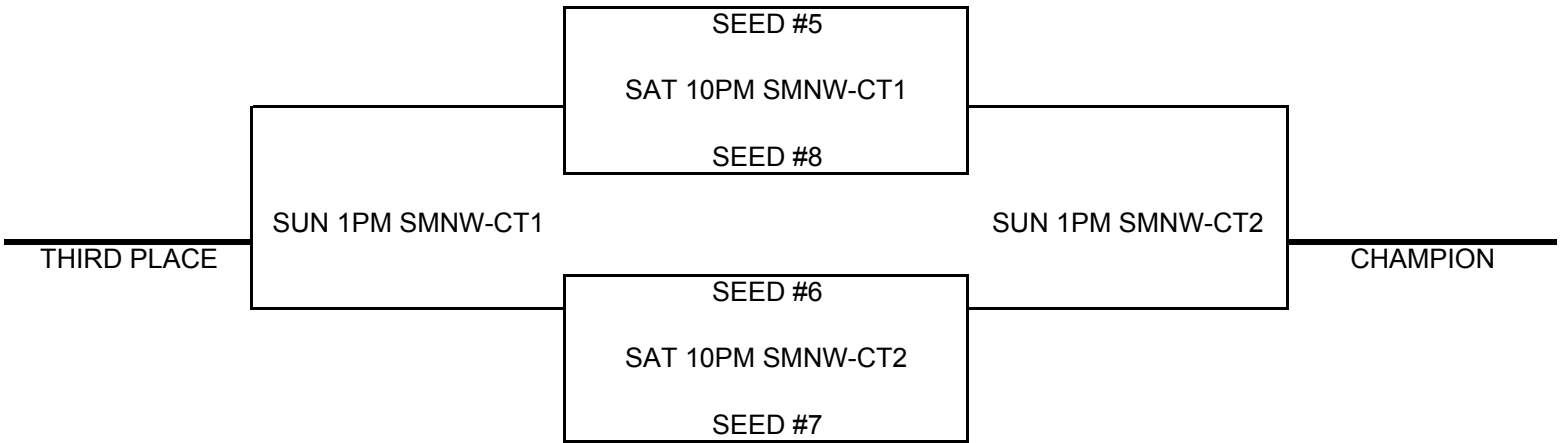

11TH/12TH GRADE BOYS DIVISION

BRACKET 1

BRACKET 2

BRACKET 3

BRACKET 4