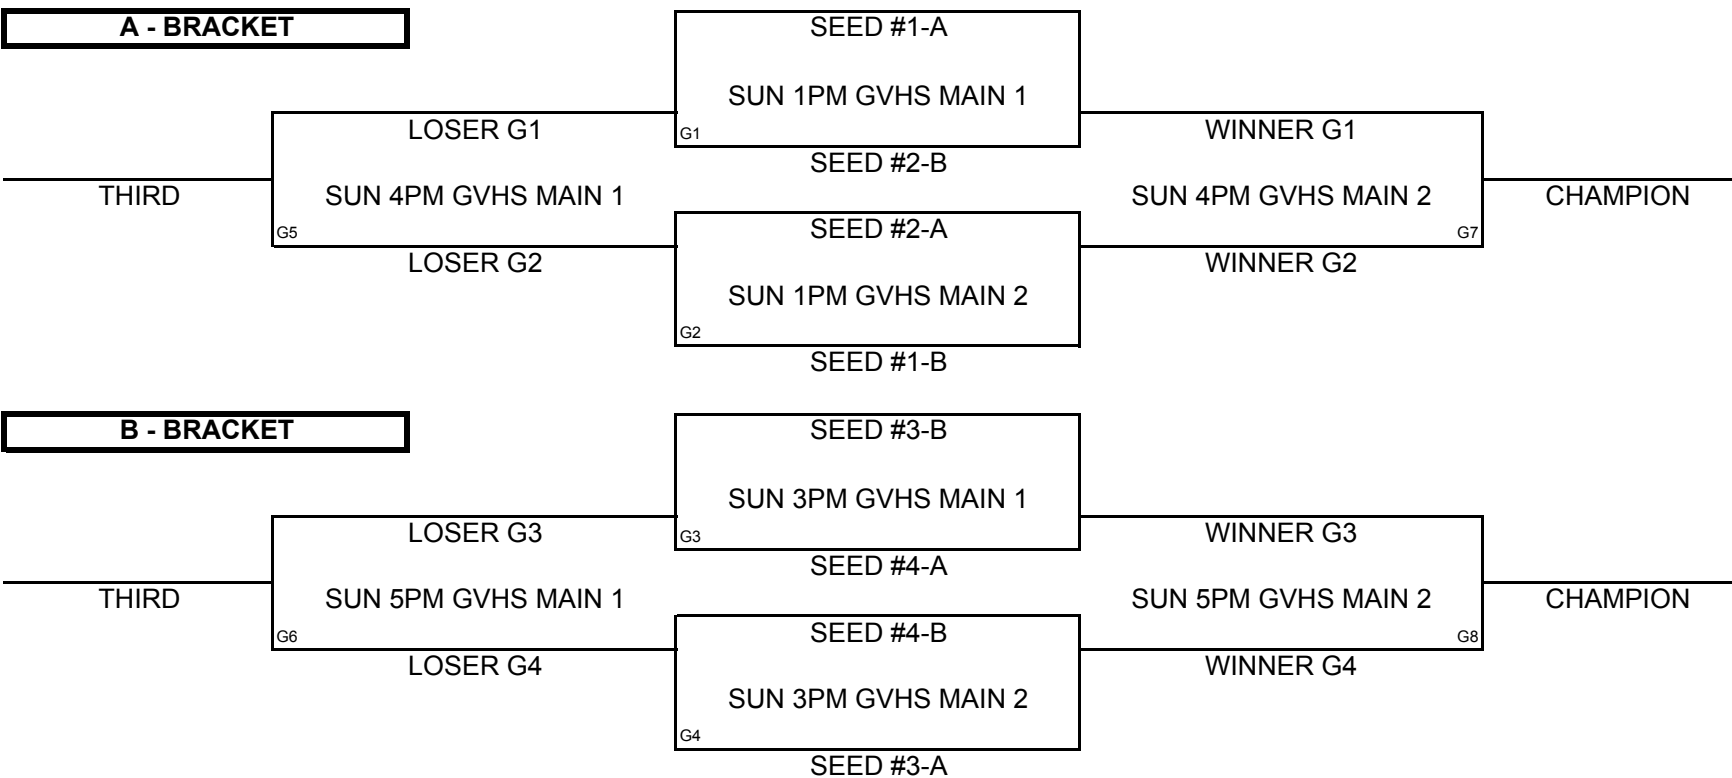

K C PREMIERE MAYB TOURNAMENT

11TH/12TH GRADE GIRLS RED DIVISION

POOL A

WINS LOSSES

(1)	METRO SPARKS		
(2)	IA LIGHTNING 16U		
(3)	JC LADY JAYS		
(4)	MO FIRE		

POOL B

WINS LOSSES

(1)	LADYHAWKS		
(2)	WILDCATS		
(3)	ST LOUIS BULLS		
(4)	IA LIGHTNING 17U		

POOL PLAY ROUND

A-1	VS	A-2	FRI	9PM	GVHS-MAIN 2	B-1	VS	B-2	FRI	10PM	GVHS-MAIN 2
A-3	VS	A-4	FRI	9PM	GVHS-MAIN 1	B-3	VS	B-4	FRI	10PM	GVHS-MAIN 1
A-2	VS	A-3	SAT	5PM	GVHS-MAIN 1	B-2	VS	B-3	SAT	9PM	GVHS-MAIN 1
A-1	VS	A-4	SAT	5PM	GVHS-MAIN 2	B-1	VS	B-4	SAT	9PM	GVHS-MAIN 2
A-1	VS	A-3	SAT	3PM	GVHS-MAIN 1	B-1	VS	B-3	SAT	7PM	GVHS-MAIN 1
A-2	VS	A-4	SAT	3PM	GVHS-MAIN 2	B-2	VS	B-4	SAT	7PM	GVHS-MAIN 2

CHAMPIONSHIP ROUND

NOTE: TIE BREAKER

1 - HEAD TO HEAD

2 - POINT SPREAD (MAX. 15 POINTS)

3 - DEF. POINTS ALLOWED