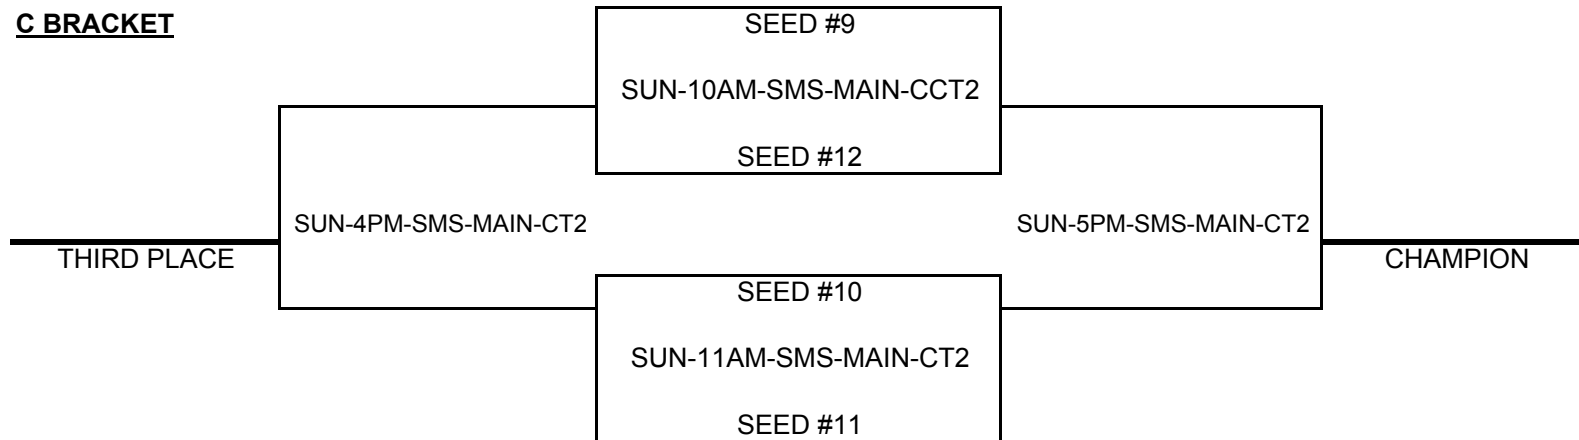

SEEDIND ROUND

SEED #1 POOL A	VS	SEED #1 POOL B	SAT	7PM	SMS-AUX-2
SEED #2 POOL A	VS	SEED #2 POOL B	SAT	6PM	SMS-AUX-2
SEED #3 POOL A	VS	SEED #3 POOL B	SAT	6PM	SMS-AUX-1

CHAMPIONSHIP ROUND

NOTE: TIE BREAKER

- 1 - HEAD TO HEAD
- 2 - POINT SPREAD (MAX. 15 POINTS)
- 3 - DEF. POINTS ALLOWED

8TH GRADE BOYS RED DIVISION

A BRACKET

B BRACKET

C BRACKET

K C PREMIERE MAYB TOURNAMENT

8TH GRADE GIRLS DIVISION

POOL A

- (1) LES CHATS
- (2) KC PUMAS
- (3) GREEN WAVE

<u>WINS</u>	<u>LOSSES</u>

POOL B

- (1) CIRCLE SLASHERS
- (2) ST JOE MYSTICS
- (3) MO REAGLES

<u>WINS</u>	<u>LOSSES</u>

POOL PLAY ROUND 1

	<u>VS</u>		<u>DAY</u>	<u>TIME</u>	<u>LOCATION</u>
A-1	VS	A-2	FRI	5:30PM	SMNW 2
A-1	VS	A-3	FRI	7:30PM	SMNW 2
A-2	VS	A-3	FRI	9:30PM	SMNW 2