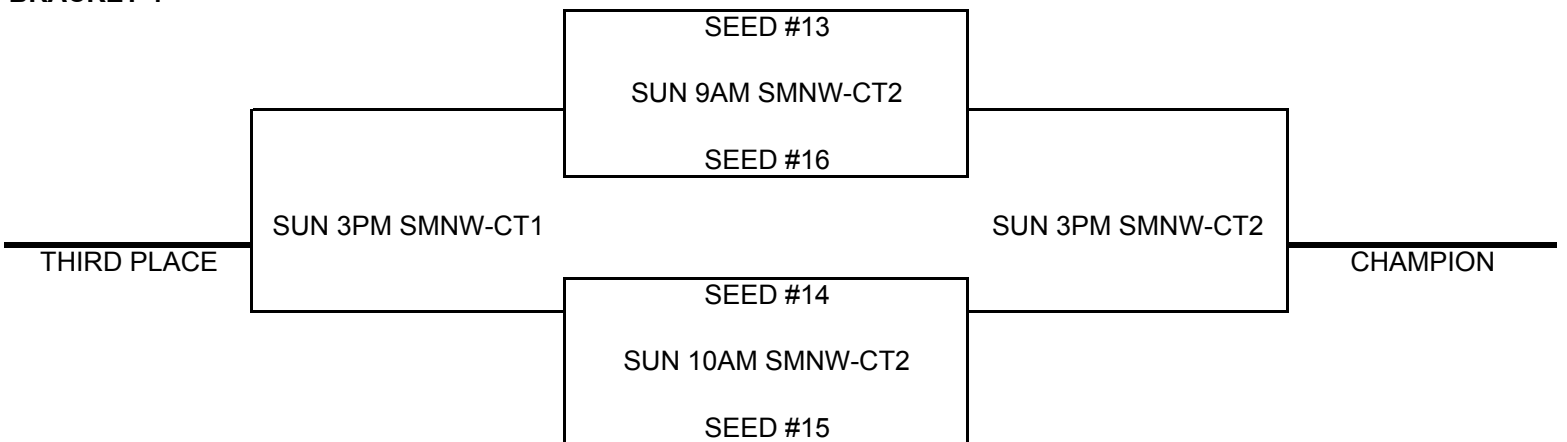

PLEASE CLICK ON TAB LABELED "BRACKET 1" IN LOWER LEFT CORNER OF THE SCREEN IN ORDER TO RETRIEVE BRACKET FOR THIS DIVISION

TIEBREAKERS:(1)HEAD TO HEAD WINNER (2)HIGHEST POINT SPREAD TOTAL-15 PTS. MAX PER GAME (3)LOWEST DEFENSIVE POINTS ALLOWED

11TH/12TH GRADE BOYS DIVISION

BRACKET 1

BRACKET 2

BRACKET 3

BRACKET 4

K C Premiere MAYB TOURNAMENT

11TH/12TH GIRLS BLUE DIVISION

POOL A