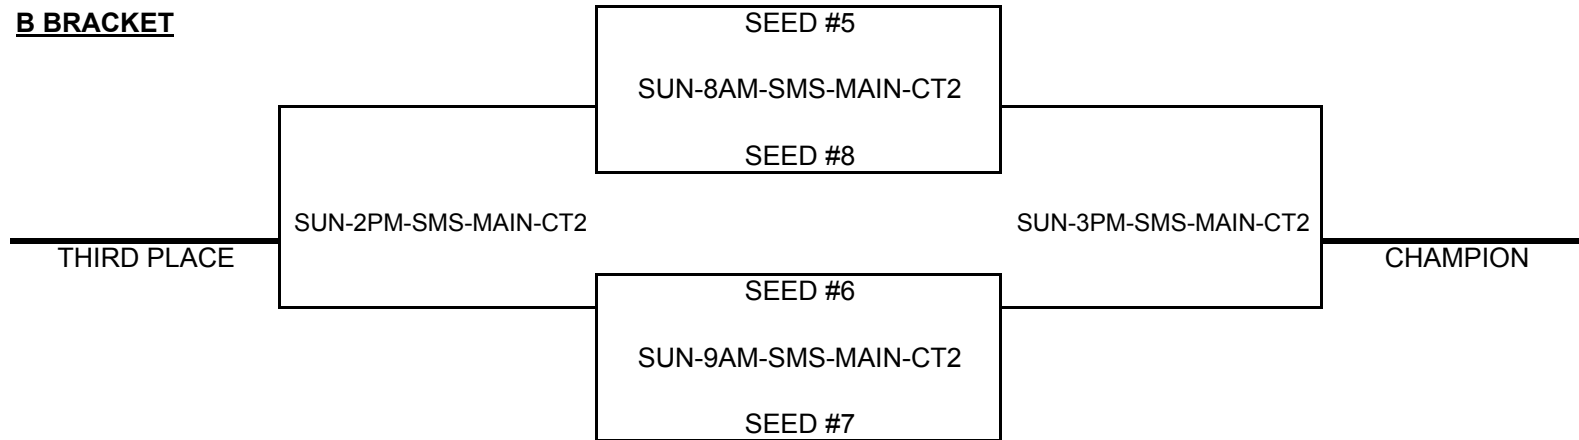

SEEDIND ROUND

SEED #1 POOL A	VS	SEED #1 POOL B	SAT	7PM	SMS-AUX-2
SEED #2 POOL A	VS	SEED #2 POOL B	SAT	6PM	SMS-AUX-2
SEED #3 POOL A	VS	SEED #3 POOL B	SAT	6PM	SMS-AUX-1

CHAMPIONSHIP ROUND

NOTE: TIE BREAKER

- 1 - HEAD TO HEAD
- 2 - POINT SPREAD (MAX. 15 POINTS)
- 3 - DEF. POINTS ALLOWED

8TH GRADE BOYS RED DIVISION

A BRACKET

B BRACKET

C BRACKET

K C PREMIERE MAYB TOURNAMENT

8TH GRADE GIRLS DIVISION

POOL A