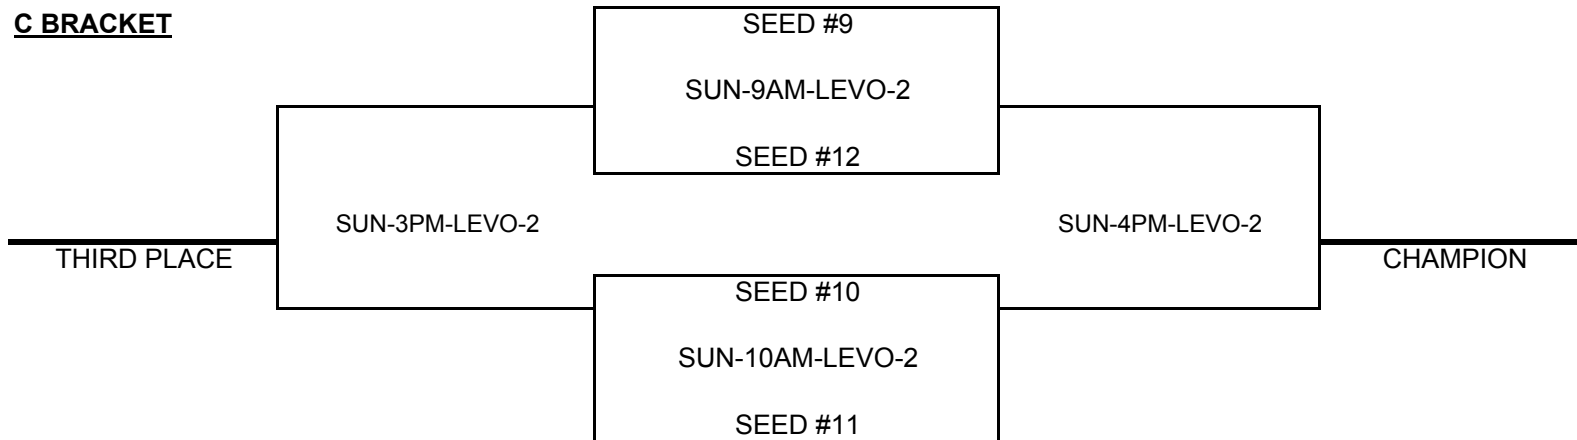

9TH/10TH GRADE BOYS RED DIVISION

A BRACKET

B BRACKET

C BRACKET