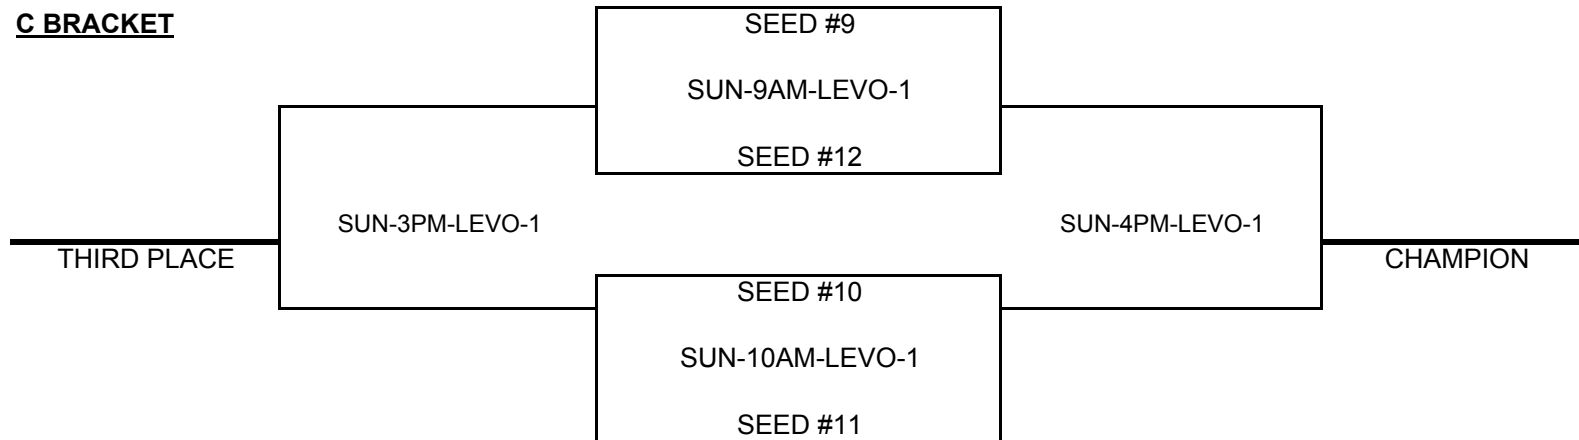

	<u>VS</u>		<u>DAY</u>	<u>TIME</u>	<u>LOCATION</u>
B-1	VS	B-2	SAT	9AM	SMNW 1
B-1	VS	B-3	SAT	11AM	SMNW 1
B-2	VS	B3	SAT	1PM	SMNW 1

SEEDIND ROUND

SEED #1 POOL A	VS	SEED #1 POOL B	SAT	8PM	SMNW 1
SEED #2 POOL A	VS	SEED #2 POOL B	SAT	3PM	SMNW 1
SEED #3 POOL A	VS	SEED #3 POOL B	SAT	3PM	SMNW 2

CHAMPIONSHIP ROUND

NOTE: TIE BREAKER

- 1 - HEAD TO HEAD
- 2 - POINT SPREAD (MAX. 15 POINTS)
- 3 - DEF. POINTS ALLOWED

9TH/10TH GRADE BOYS BLUE DIVISION

A BRACKET

B BRACKET

C BRACKET

9TH/10TH GRADE BOYS RED DIVISION