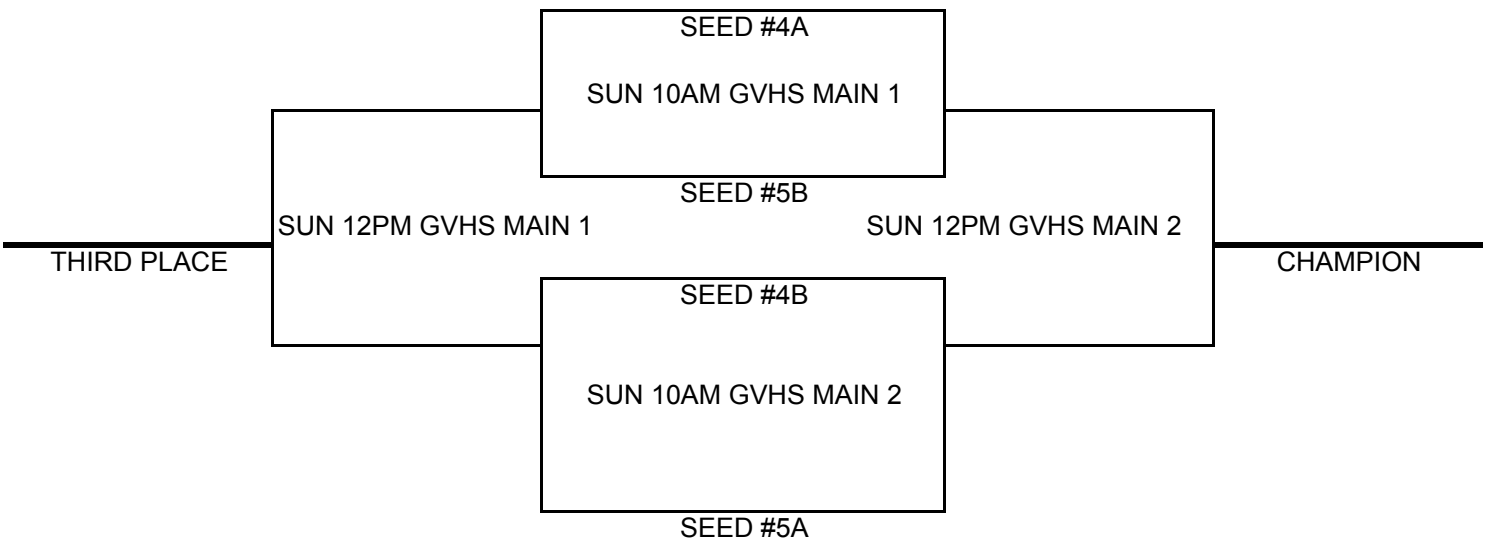

POOL PLAY SCHEDULE

A(1)	VS	A(2)	FRI	5PM	GVHS MAIN 1	SCORE
B(1)	VS	B(2)	FRI	6PM	GVHS MAIN 1	SCORE
A(3)	VS	A(4)	FRI	5PM	GVHS MAIN 2	SCORE
B(3)	VS	B(4)	FRI	6PM	GVHS MAIN 2	SCORE
A(1)	VS	A(5)	FRI	7PM	GVHS MAIN 1	SCORE
B(1)	VS	B(5)	FRI	8PM	GVHS MAIN 1	SCORE
A(2)	VS	A(3)	SAT	9AM	GVHS MAIN 1	SCORE
B(2)	VS	B(3)	SAT	9AM	GVHS MAIN 2	SCORE
A(1)	VS	A(4)	SAT	11AM	GVHS MAIN 1	SCORE
B(1)	VS	B(4)	SAT	11AM	GVHS MAIN 2	SCORE
A(2)	VS	A(5)	SAT	1PM	GVHS MAIN 1	SCORE
B(2)	VS	B(5)	SAT	1PM	GVHS MAIN 2	SCORE
A(1)	VS	A(3)	SAT	4PM	GVHS MAIN 1	SCORE
B(1)	VS	B(3)	SAT	4PM	GVHS MAIN 2	SCORE
A(4)	VS	A(5)	SAT	6PM	GVHS MAIN 1	SCORE
B(4)	VS	B(5)	SAT	6PM	GVHS MAIN 2	SCORE
A(2)	VS	A(4)	SAT	8PM	GVHS MAIN 1	SCORE
B(2)	VS	B(4)	SAT	8PM	GVHS MAIN 2	SCORE
A(3)	VS	A(5)	SAT	10PM	GVHS MAIN 1	SCORE
B(3)	VS	B(5)	SAT	10PM	GVHS MAIN 2	SCORE

K C Premiere MAYB TOURNAMENT

11TH/12TH GIRLS BLUE DIVISION

CHAMPIONSHIP ROUND

BRACKET A

BRACKET B

K C PREMIERE MAYB TOURNAMENT

11TH/12TH GRADE GIRLS RED DIVISION

POOL A