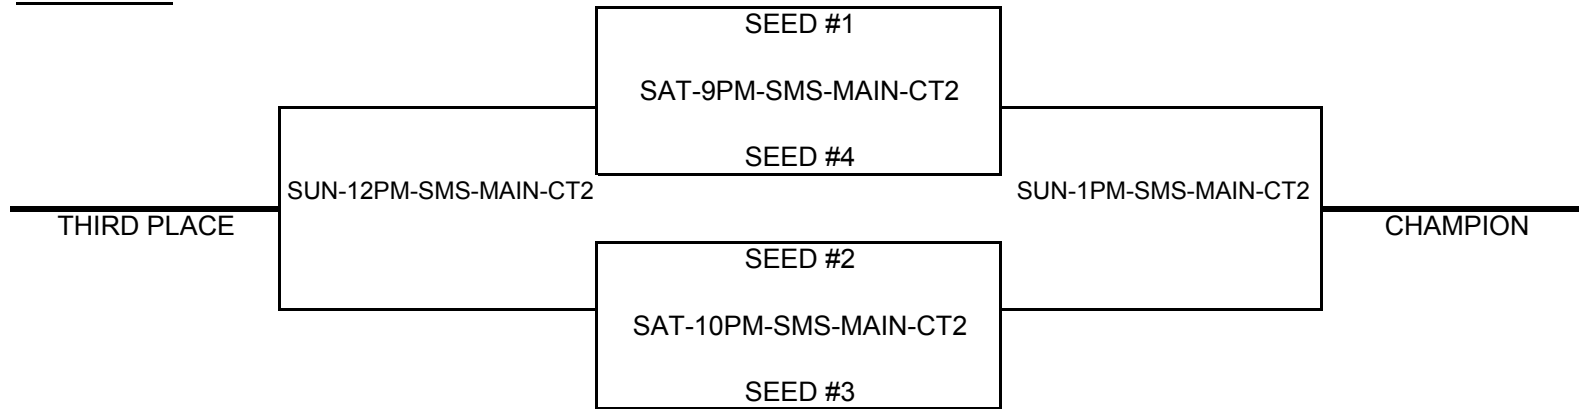

SEEDIND ROUND

SEED #1 POOL A	VS	SEED #1 POOL B	SAT	7PM	SMS-AUX-2
SEED #2 POOL A	VS	SEED #2 POOL B	SAT	6PM	SMS-AUX-2
SEED #3 POOL A	VS	SEED #3 POOL B	SAT	6PM	SMS-AUX-1

CHAMPIONSHIP ROUND

NOTE: TIE BREAKER

- 1 - HEAD TO HEAD
- 2 - POINT SPREAD (MAX. 15 POINTS)
- 3 - DEF. POINTS ALLOWED

8TH GRADE BOYS RED DIVISION

A BRACKET

B BRACKET

C BRACKET

K C PREMIERE MAYB TOURNAMENT

8TH GRADE GIRLS DIVISION

POOL A