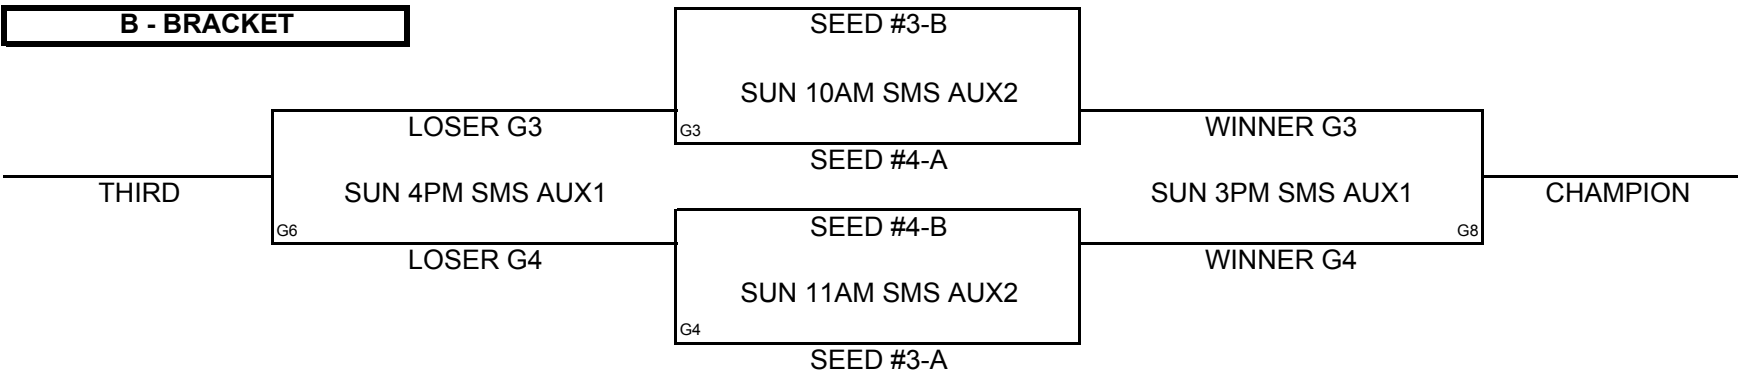

POOL B

WINS LOSSES

(1)	KC PUMAS		
(2)	TBD		
(3)	KS STORM		
(4)	KS REBELS		

POOL PLAY ROUND

A-1	VS	A-2	FRI	5:30PM	SMS-AUX 2	B-1	VS	B-2	FRI	6:30PM	SMS-AUX 2
A-3	VS	A-4	FRI	7:30PM	SMS-AUX 2	B-3	VS	B-4	FRI	8:30PM	SMS-AUX 2
A-2	VS	A-3	SAT	4:00PM	SMS-AUX 2	B-2	VS	B-3	SAT	5:00PM	SMS-AUX 1
A-1	VS	A-4	SAT	4:00PM	SMS-AUX 1	B-1	VS	B-4	SAT	5:00PM	SMS-AUX 2
A-1	VS	A-3	SAT	8:00AM	SMS-AUX 2	B-1	VS	B-3	SAT	9:00AM	SMS-AUX 2
A-2	VS	A-4	SAT	10:00AM	SMS-AUX 2	B-2	VS	B-4	SAT	11:00AM	SMS-AUX 2

CHAMPIONSHIP ROUND

A - BRACKET

B - BRACKET

NOTE: TIE BREAKER

1 - HEAD TO HEAD

2 - POINT SPREAD (MAX. 15 POINTS)

3 - DEF. POINTS ALLOWED

K C PREMIERE MAYB TOURNAMENT