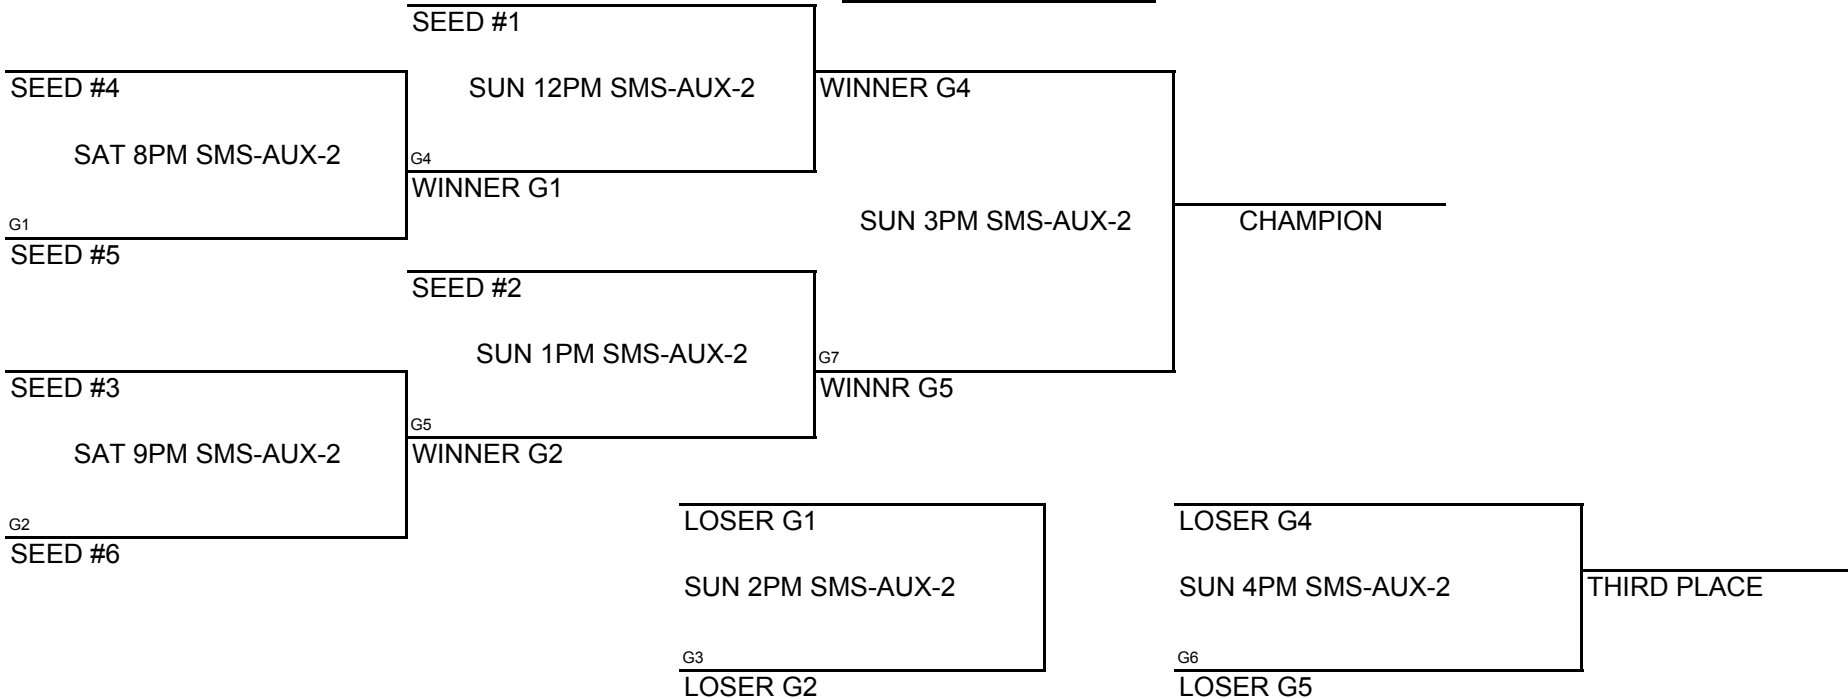

POOL PLAY ROUND 1

A-1	VS	A-2	<u>DAY</u>	<u>TIME</u>	<u>LOCATION</u>
A-1	VS	A-2	FRI	9:30PM	SMS-AUX-1
A-1	VS	A-3	SAT	12PM	SMS-AUX-2
A-2	VS	A-3	SAT	2PM	SMS-AUX-2

B-1	VS	B-2	<u>DAY</u>	<u>TIME</u>	<u>LOCATION</u>
B-1	VS	B-2	FRI	9:30PM	SMS-AUX-2
B-1	VS	B-3	SAT	1PM	SMS-AUX-2
B-2	VS	B3	SAT	3PM	SMS-AUX-2

SEEDIND ROUND

SEED #1 POOL A	VS	SEED #1 POOL B	SAT	7PM	SMS-AUX-2
SEED #2 POOL A	VS	SEED #2 POOL B	SAT	6PM	SMS-AUX-2
SEED #3 POOL A	VS	SEED #3 POOL B	SAT	6PM	SMS-AUX-1

CHAMPIONSHIP ROUND

NOTE: TIE BREAKER