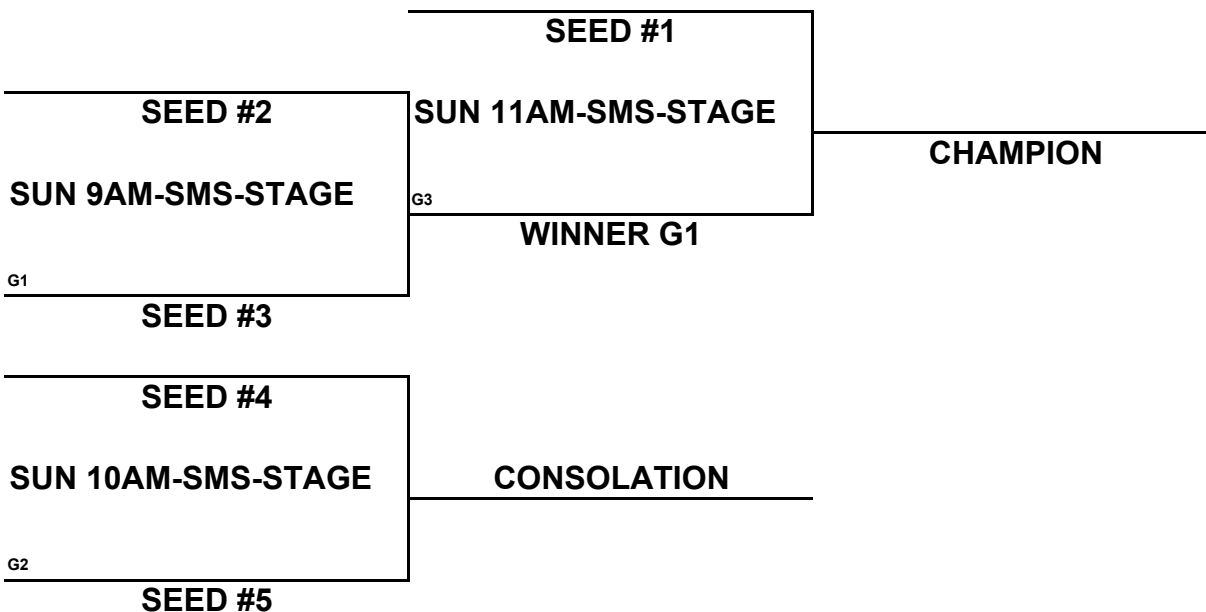

K C PREMIERE MAYB TOURNAMENT

4TH/5TH GRADE GIRLS DIVISION

(1)	LES CHATS
(2)	LADY DAWGS
(3)	SALINA STANGS
(4)	SHOOTING STARS
(5)	EMPORIA HOT SHOTS

<u>WINS</u>	<u>LOSSES</u>

SCHEDULE

1	VS	2	FRI	5:30PM	SMS-STAGE
3	VS	4	SAT	8AM	SMS-STAGE
1	VS	5	SAT	9AM	SMS-STAGE
2	VS	3	SAT	3PM	SMS-STAGE
4	VS	5	SAT	4PM	SMS-STAGE
1	VS	3	SAT	5PM	SMS-STAGE
2	VS	4	SAT	10AM	SMS-STAGE
3	VS	5	SAT	11AM	SMS-STAGE
1	VS	4	SAT	12PM	SMS-STAGE
2	VS	5	SAT	9PM	SMS-STAGE

CHAMPIONSHIP ROUND

NOTE: TIE BREAKERS

1 - HEAD TO HEAD

2 - POINT SPREAD (MAX 15 POINTS)

3 - DEF. POINTS ALLOWED