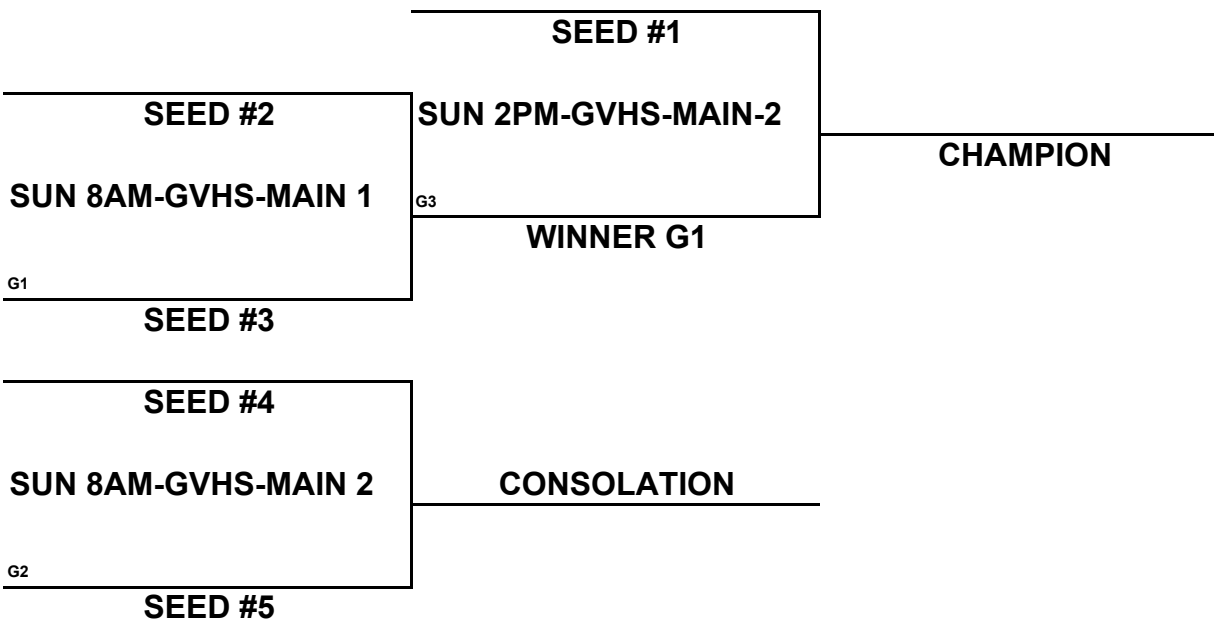

K C PREMIERE MAYB TOURNAMENT

6TH/7TH GRADE GIRLS DIVISION

(1)	KC MYSTICS
(2)	KC PUMAS
(3)	SPRING HILL BRONCOS
(4)	MID MISSOURI STORM
(5)	LEAVENWORTH J-BIRDS

<u>WINS</u>	<u>LOSSES</u>

SCHEDULE

1	VS	2	FRI	7PM	GVHS-MAIN-2
3	VS	4	FRI	8PM	GVHS-MAIN-2
1	VS	5	SAT	8AM	GVHS-MAIN-1
2	VS	3	SAT	8AM	GVHS-MAIN-2
4	VS	5	SAT	10AM	GVHS-MAIN-1
1	VS	3	SAT	10AM	GVHS-MAIN-2
2	VS	4	SAT	12PM	GVHS-MAIN-1
3	VS	5	SAT	12PM	GVHS-MAIN-2
1	VS	4	SAT	2PM	GVHS-MAIN-1
2	VS	5	SAT	2PM	GVHS-MAIN-2

CHAMPIONSHIP ROUND

NOTE: TIE BREAKERS
1 - HEAD TO HEAD
2 - POINT SPREAD (MAX 15 POINTS)
3 - DEF. POINTS ALLOWED