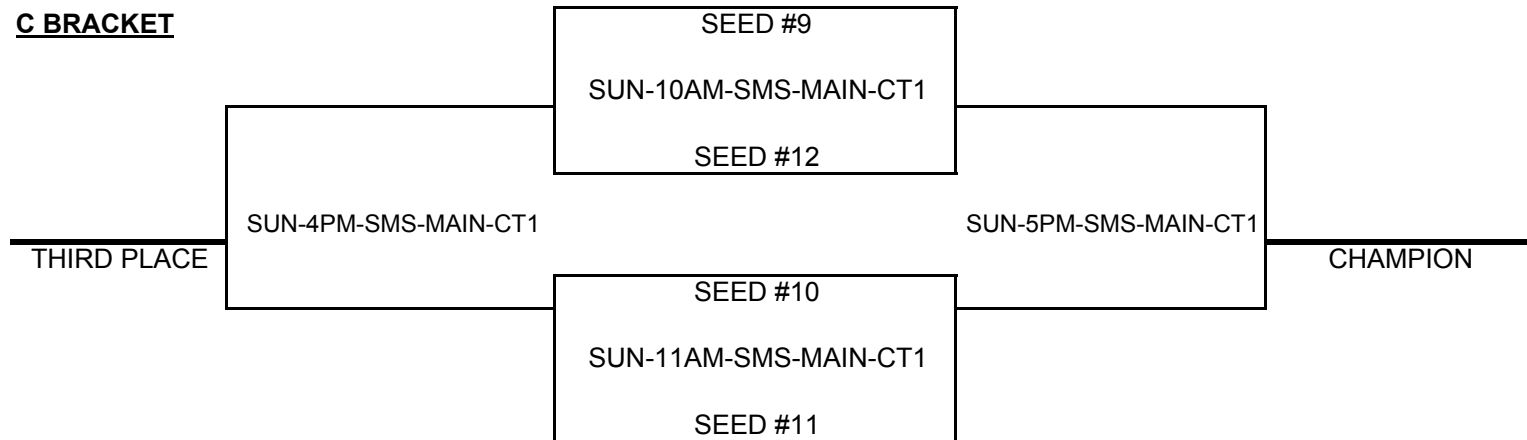

CHAMPIONSHIP ROUND

NOTE: TIE BREAKER
 1 - HEAD TO HEAD
 2 - POINT SPREAD (MAX. 15 POINTS)
 3 - DEF. POINTS ALLOWED

7TH GRADE BOYS DIVISION

A BRACKET

B BRACKET

C BRACKET

K C PREMIERE MAYB TOURNAMENT

6TH/7TH GRADE GIRLS DIVISION