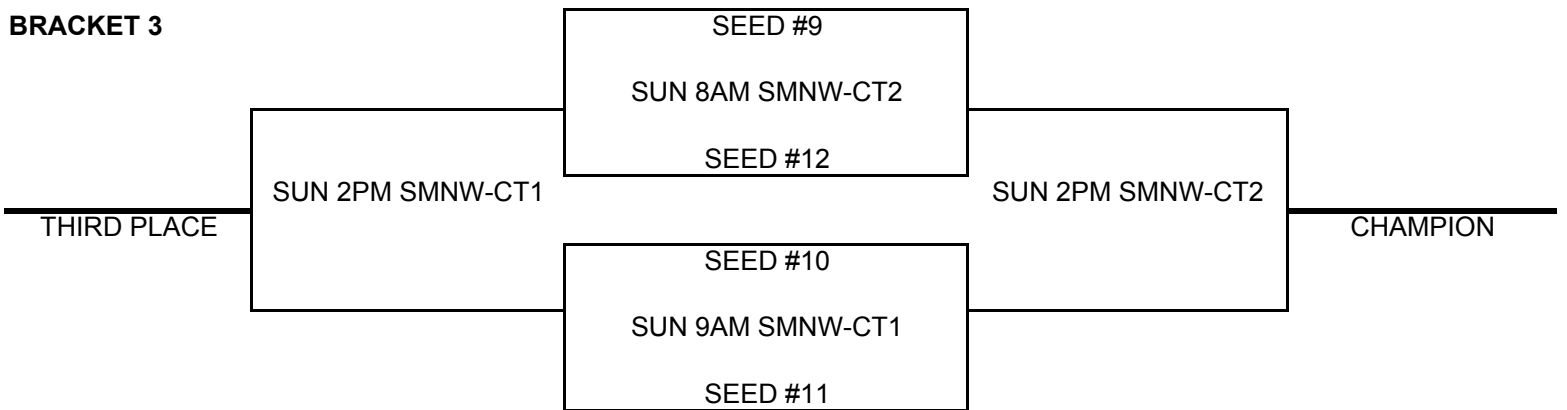

PLEASE CLICK ON TAB LABELED "BRACKET 1" IN LOWER LEFT CORNER OF THE SCREEN IN ORDER TO RETRIEVE BRACKET FOR THIS DIVISION

TIEBREAKERS:(1)HEAD TO HEAD WINNER (2)HIGHEST POINT SPREAD TOTAL-15 PTS. MAX PER GAME (3)LOWEST DEFENSIVE POINTS ALLOWED

11TH/12TH GRADE BOYS DIVISION

BRACKET 1

BRACKET 2

BRACKET 3

BRACKET 4

K C Premiere MAYB TOURNAMENT

11TH/12TH GIRLS BLUE DIVISION

POOL A