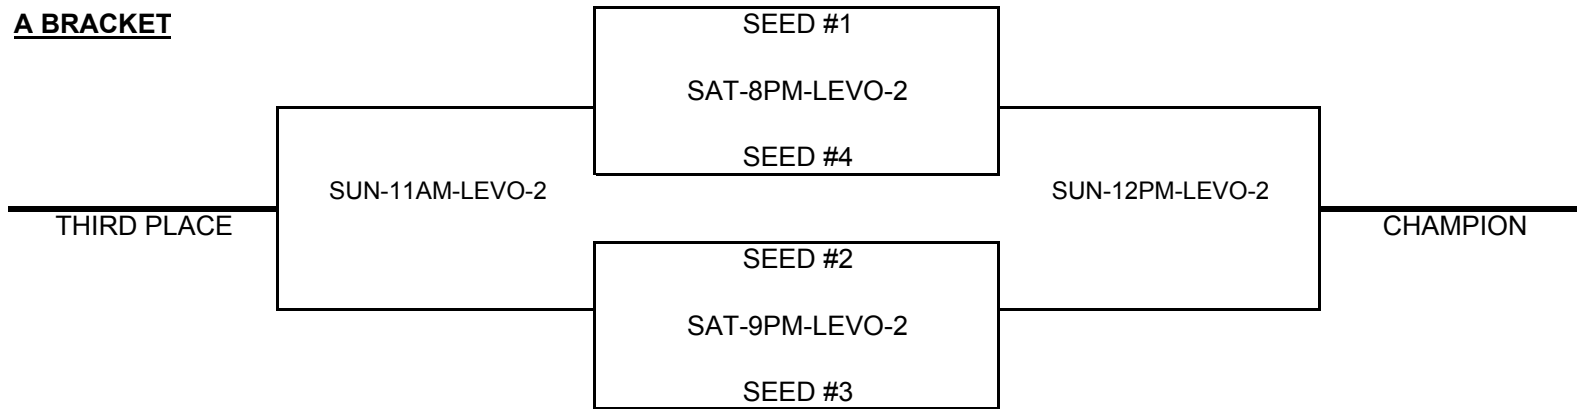

9TH/10TH GRADE BOYS RED DIVISION

A BRACKET