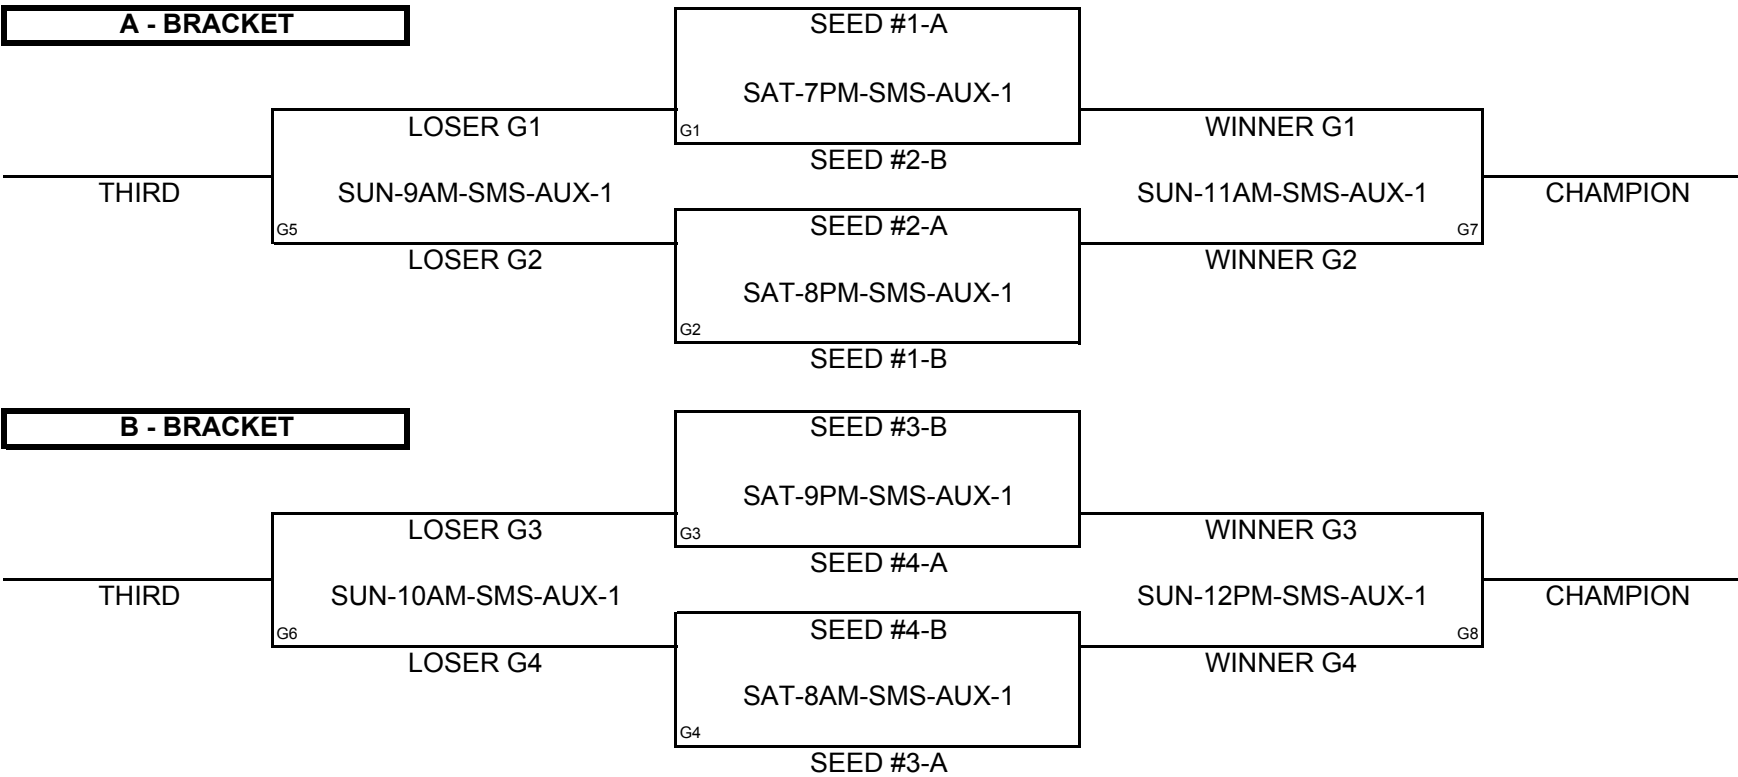

K C PREMIERE MAYB TOURNAMENT

6TH GRADE BOYS DIVISION

POOL A

WINS   LOSSES

(1)	COWBOYS-5		
(2)	SH BRONCOS		
(3)	MO MARKSMEN		
(4)	KC TARHEELS		

POOL B

WINS   LOSSES

(1)	TOPEKA HEAT		
(2)	NEK GAMETIME		
(3)	COWBOYS-6		
(4)	WICHITA BULLS		

POOL PLAY ROUND

A-1	VS	A-2	FRI	5:30PM	SMS-AUX-1	B-1	VS	B-2	FRI	6:30PM	SMS-AUX-1
A-3	VS	A-4	FRI	7:30PM	SMS-AUX-1	B-3	VS	B-4	FRI	8:30PM	SMS-AUX-1
A-2	VS	A-3	SAT	1:00PM	SMS-AUX-1	B-2	VS	B-3	SAT	3:00PM	SMS-AUX-1
A-1	VS	A-4	SAT	12:00PM	SMS-AUX-1	B-1	VS	B-4	SAT	2:00PM	SMS-AUX-1
A-1	VS	A-3	SAT	8:00AM	SMS-AUX-1	B-1	VS	B-3	SAT	10:00AM	SMS-AUX-1
A-2	VS	A-4	SAT	9:00AM	SMS-AUX-1	B-2	VS	B-4	SAT	11:00AM	SMS-AUX-1

CHAMPIONSHIP ROUND

NOTE: TIE BREAKER
1 - HEAD TO HEAD
2 - POINT SPREAD (MAX. 15 POINTS)
3 - DEF. POINTS ALLOWED