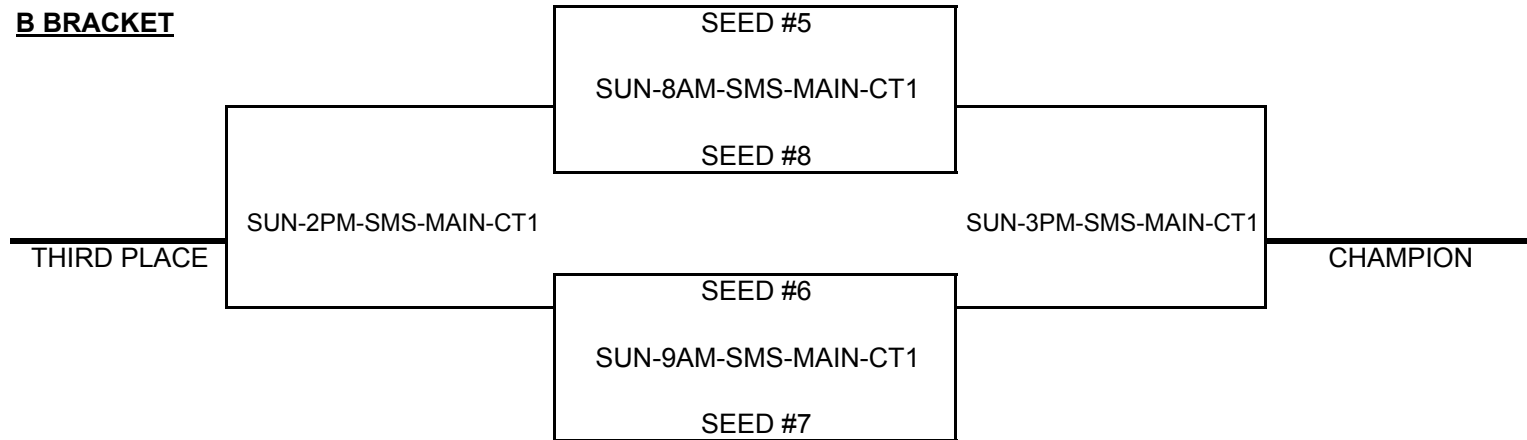

CHAMPIONSHIP ROUND

NOTE: TIE BREAKER
 1 - HEAD TO HEAD
 2 - POINT SPREAD (MAX. 15 POINTS)
 3 - DEF. POINTS ALLOWED

7TH GRADE BOYS DIVISION

A BRACKET

B BRACKET

C BRACKET

K C PREMIERE MAYB TOURNAMENT

6TH/7TH GRADE GIRLS DIVISION