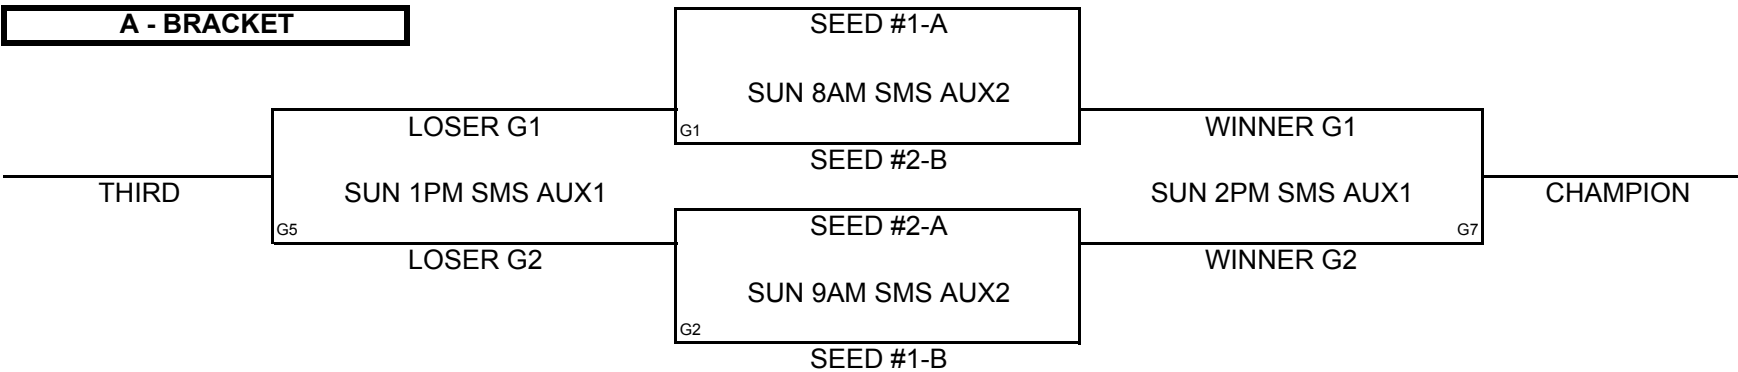

POOL B

WINS LOSSES

(1)	KC PUMAS		
(2)	TBD		
(3)	KS STORM		
(4)	KS REBELS		

POOL PLAY ROUND

A-1	VS	A-2	FRI	5:30PM	SMS-AUX 2	B-1	VS	B-2	FRI	6:30PM	SMS-AUX 2
A-3	VS	A-4	FRI	7:30PM	SMS-AUX 2	B-3	VS	B-4	FRI	8:30PM	SMS-AUX 2
A-2	VS	A-3	SAT	4:00PM	SMS-AUX 2	B-2	VS	B-3	SAT	5:00PM	SMS-AUX 1
A-1	VS	A-4	SAT	4:00PM	SMS-AUX 1	B-1	VS	B-4	SAT	5:00PM	SMS-AUX 2
A-1	VS	A-3	SAT	8:00AM	SMS-AUX 2	B-1	VS	B-3	SAT	9:00AM	SMS-AUX 2
A-2	VS	A-4	SAT	10:00AM	SMS-AUX 2	B-2	VS	B-4	SAT	11:00AM	SMS-AUX 2

CHAMPIONSHIP ROUND

A - BRACKET

B - BRACKET

NOTE: TIE BREAKER

1 - HEAD TO HEAD

2 - POINT SPREAD (MAX. 15 POINTS)

3 - DEF. POINTS ALLOWED

K C PREMIERE MAYB TOURNAMENT