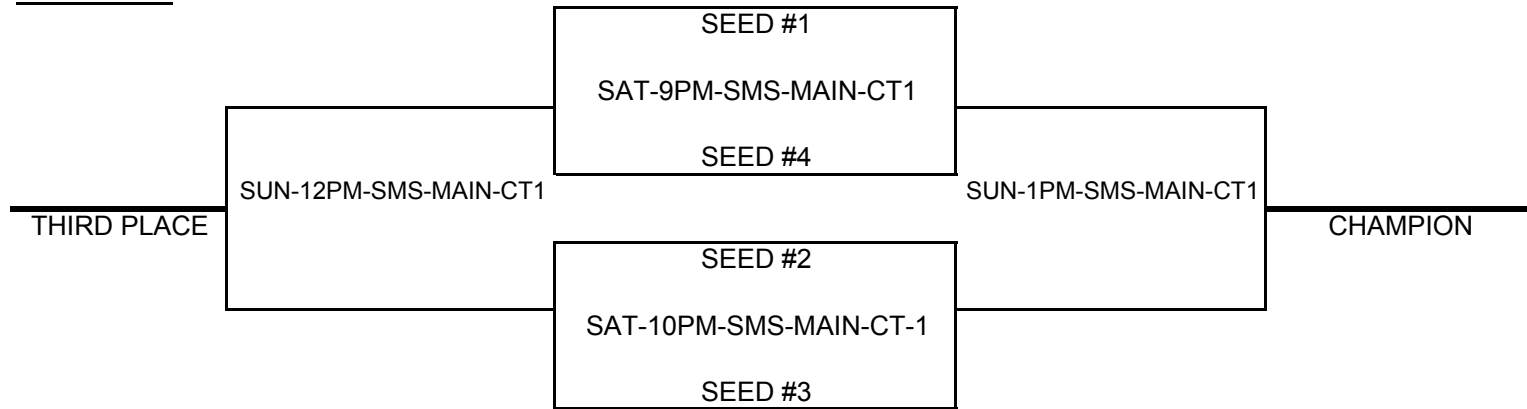

POOL B

WINS LOSSES

(1)	TOPEKA HEAT		
(2)	NEK GAMETIME		
(3)	COWBOYS-6		
(4)	WICHITA BULLS		

POOL PLAY ROUND

A-1	VS	A-2	FRI	5:30PM	SMS-AUX-1	B-1	VS	B-2	FRI	6:30PM	SMS-AUX-1
A-3	VS	A-4	FRI	7:30PM	SMS-AUX-1	B-3	VS	B-4	FRI	8:30PM	SMS-AUX-1
A-2	VS	A-3	SAT	1:00PM	SMS-AUX-1	B-2	VS	B-3	SAT	3:00PM	SMS-AUX-1
A-1	VS	A-4	SAT	12:00PM	SMS-AUX-1	B-1	VS	B-4	SAT	2:00PM	SMS-AUX-1
A-1	VS	A-3	SAT	8:00AM	SMS-AUX-1	B-1	VS	B-3	SAT	10:00AM	SMS-AUX-1
A-2	VS	A-4	SAT	9:00AM	SMS-AUX-1	B-2	VS	B-4	SAT	11:00AM	SMS-AUX-1

CHAMPIONSHIP ROUND

NOTE: TIE BREAKER
 1 - HEAD TO HEAD
 2 - POINT SPREAD (MAX. 15 POINTS)
 3 - DEF. POINTS ALLOWED

7TH GRADE BOYS DIVISION

A BRACKET

B BRACKET

C BRACKET

K C PREMIERE MAYB TOURNAMENT

6TH/7TH GRADE GIRLS DIVISION