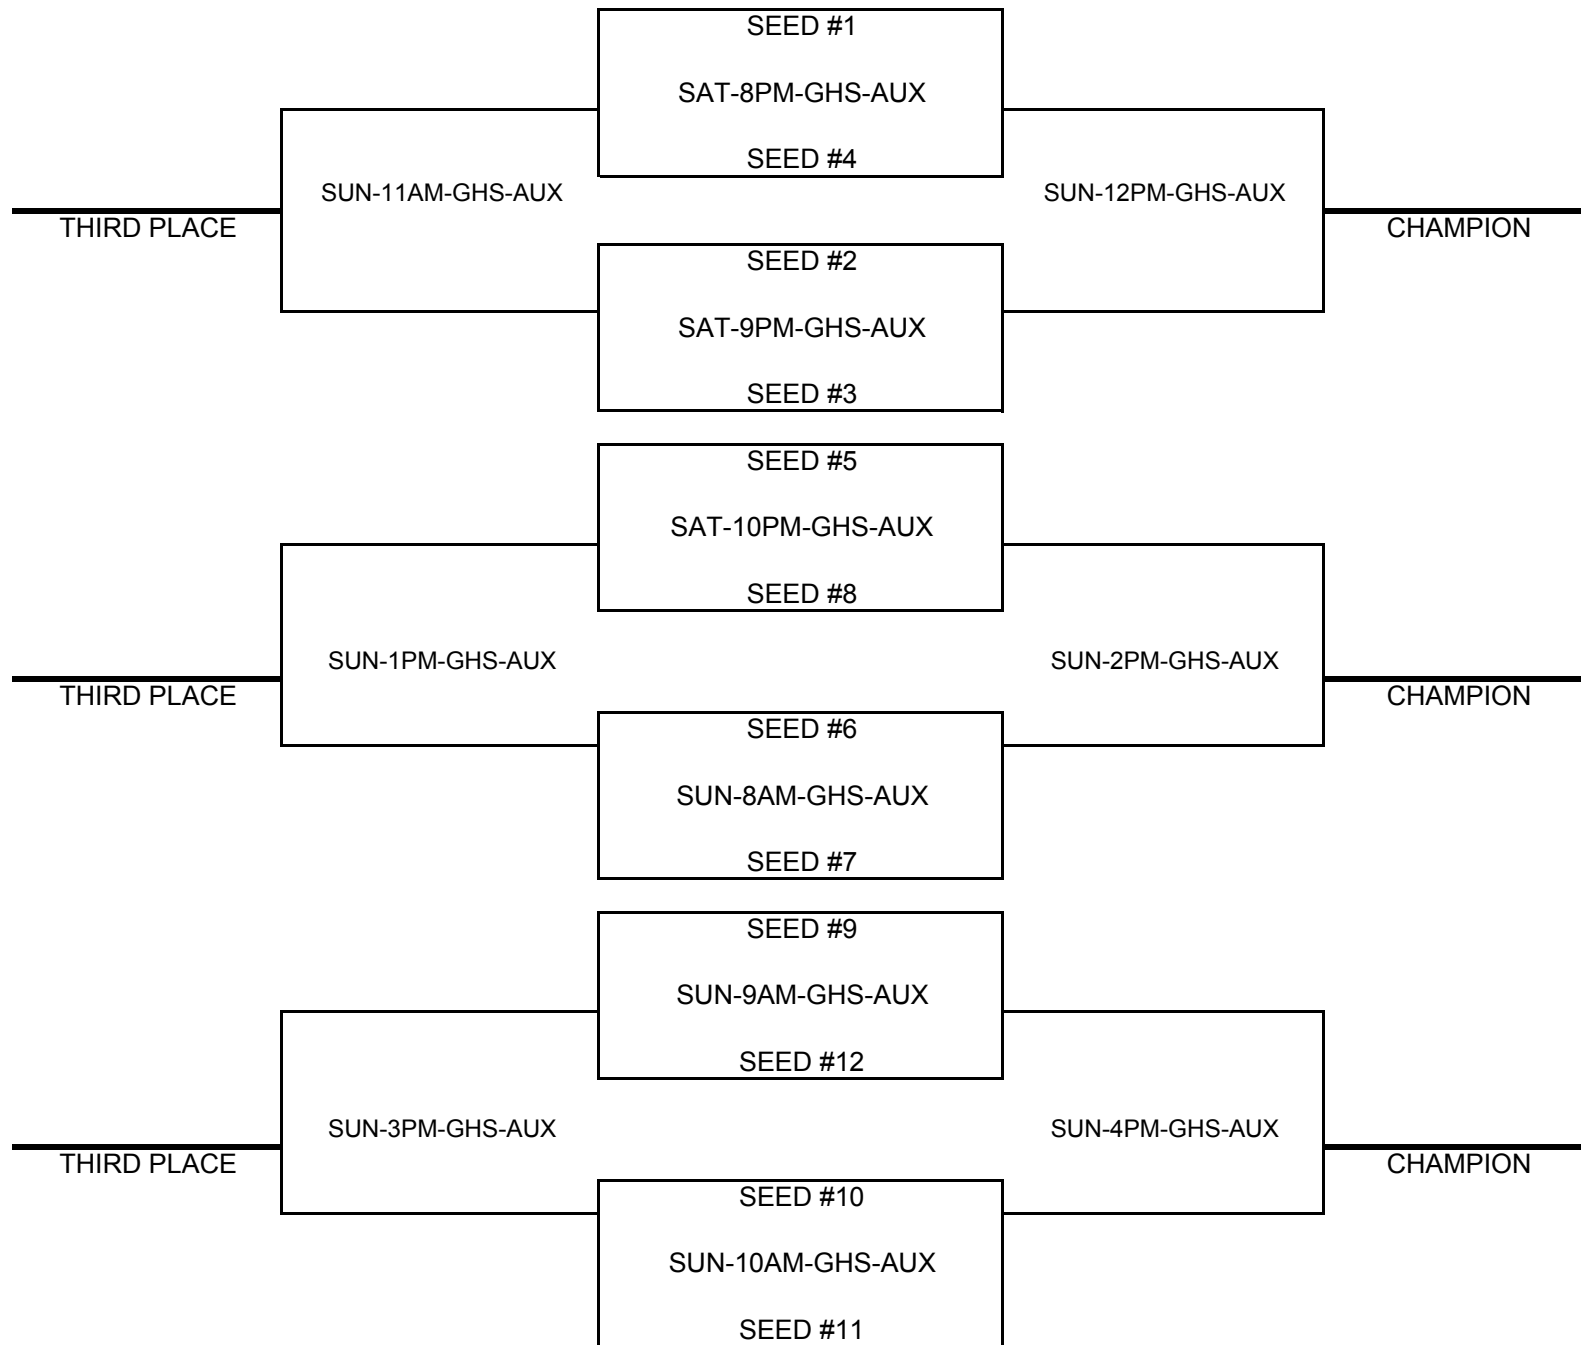

9TH/10TH GRADE GIRLS DIVISION