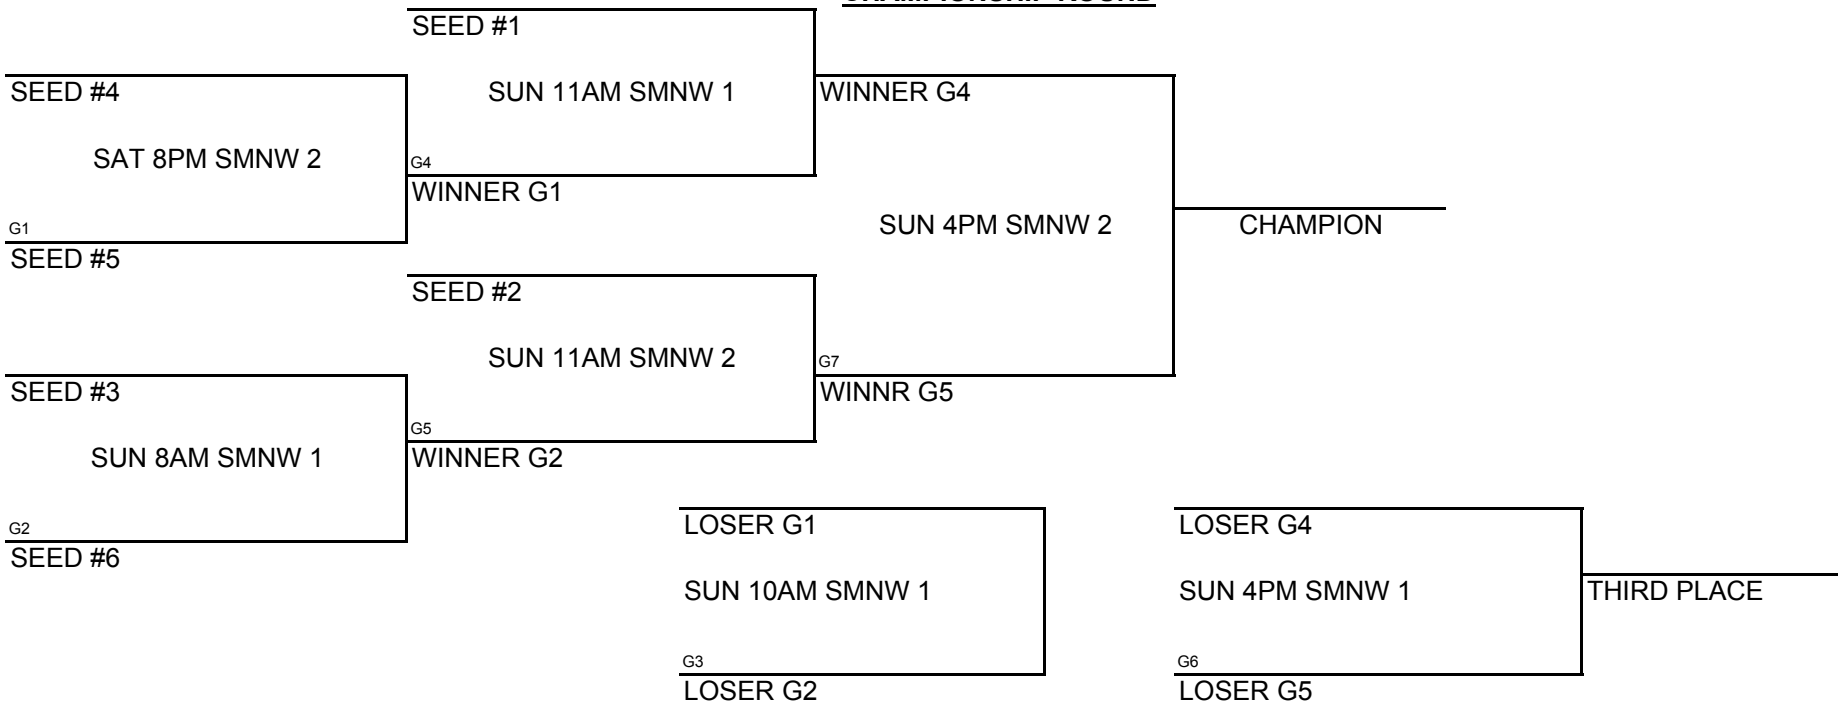

K C PREMIERE MAYB TOURNAMENT

8TH GRADE GIRLS DIVISION

POOL A

- (1) LES CHATS
- (2) KC PUMAS
- (3) GREEN WAVE

<u>WINS</u>	<u>LOSSES</u>

POOL B

- (1) CIRCLE SLASHERS
- (2) ST JOE MYSTICS
- (3) MO REAGLES

<u>WINS</u>	<u>LOSSES</u>

POOL PLAY ROUND 1

	<u>VS</u>		<u>DAY</u>	<u>TIME</u>	<u>LOCATION</u>
A-1	VS	A-2	FRI	5:30PM	SMNW 2
A-1	VS	A-3	FRI	7:30PM	SMNW 2
A-2	VS	A-3	FRI	9:30PM	SMNW 2

	<u>VS</u>		<u>DAY</u>	<u>TIME</u>	<u>LOCATION</u>
B-1	VS	B-2	SAT	9AM	SMNW 1
B-1	VS	B-3	SAT	11AM	SMNW 1
B-2	VS	B3	SAT	1PM	SMNW 1

SEEDIND ROUND

SEED #1 POOL A	VS	SEED #1 POOL B	SAT	8PM	SMNW 1
SEED #2 POOL A	VS	SEED #2 POOL B	SAT	3PM	SMNW 1
SEED #3 POOL A	VS	SEED #3 POOL B	SAT	3PM	SMNW 2

CHAMPIONSHIP ROUND

NOTE: TIE BREAKER

- 1 - HEAD TO HEAD
- 2 - POINT SPREAD (MAX. 15 POINTS)
- 3 - DEF. POINTS ALLOWED