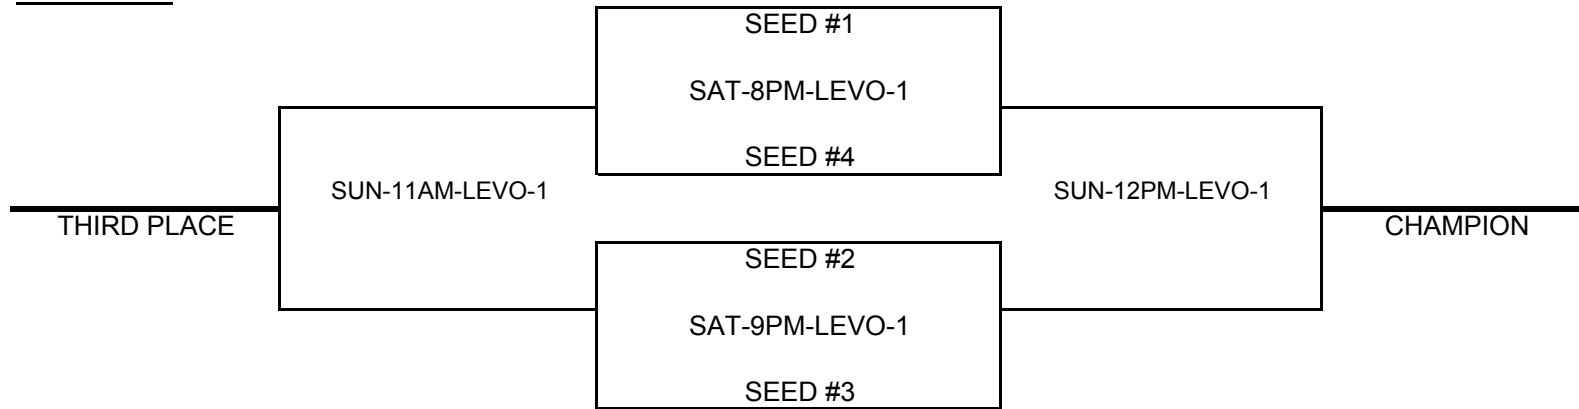

	<u>VS</u>		<u>DAY</u>	<u>TIME</u>	<u>LOCATION</u>
B-1	VS	B-2	SAT	9AM	SMNW 1
B-1	VS	B-3	SAT	11AM	SMNW 1
B-2	VS	B3	SAT	1PM	SMNW 1

SEEDIND ROUND

SEED #1 POOL A	VS	SEED #1 POOL B	SAT	8PM	SMNW 1
SEED #2 POOL A	VS	SEED #2 POOL B	SAT	3PM	SMNW 1
SEED #3 POOL A	VS	SEED #3 POOL B	SAT	3PM	SMNW 2

CHAMPIONSHIP ROUND

NOTE: TIE BREAKER

- 1 - HEAD TO HEAD
- 2 - POINT SPREAD (MAX. 15 POINTS)
- 3 - DEF. POINTS ALLOWED

9TH/10TH GRADE BOYS BLUE DIVISION

A BRACKET

B BRACKET

C BRACKET

9TH/10TH GRADE BOYS RED DIVISION