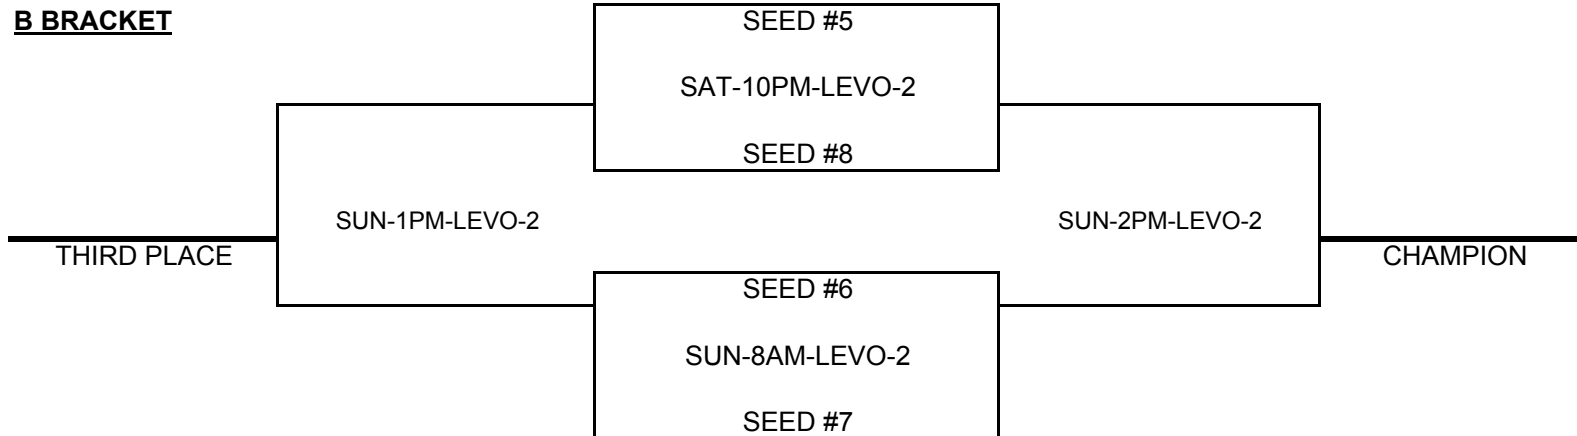

9TH/10TH GRADE BOYS RED DIVISION

A BRACKET

B BRACKET

C BRACKET