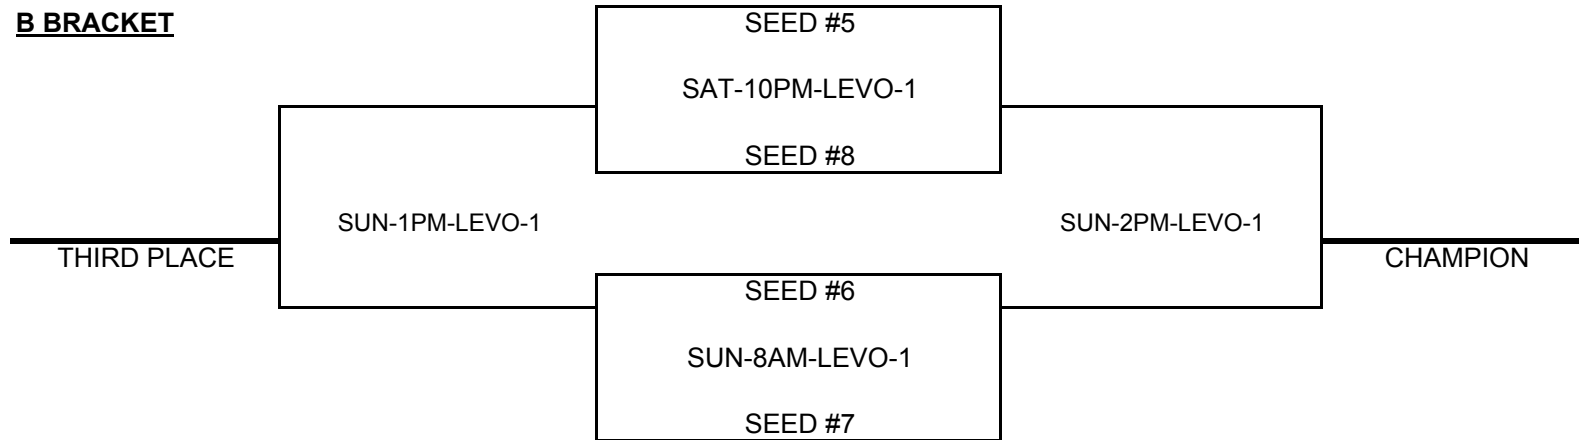

	<u>VS</u>		<u>DAY</u>	<u>TIME</u>	<u>LOCATION</u>
B-1	VS	B-2	SAT	9AM	SMNW 1
B-1	VS	B-3	SAT	11AM	SMNW 1
B-2	VS	B3	SAT	1PM	SMNW 1

SEEDIND ROUND

SEED #1 POOL A	VS	SEED #1 POOL B	SAT	8PM	SMNW 1
SEED #2 POOL A	VS	SEED #2 POOL B	SAT	3PM	SMNW 1
SEED #3 POOL A	VS	SEED #3 POOL B	SAT	3PM	SMNW 2

CHAMPIONSHIP ROUND

NOTE: TIE BREAKER

- 1 - HEAD TO HEAD
- 2 - POINT SPREAD (MAX. 15 POINTS)
- 3 - DEF. POINTS ALLOWED

9TH/10TH GRADE BOYS BLUE DIVISION

A BRACKET

B BRACKET

C BRACKET

9TH/10TH GRADE BOYS RED DIVISION

A BRACKET

B BRACKET

C BRACKET

9TH/10TH GRADE GIRLS DIVISION

K C Premiere MAYB TOURNAMENT

11TH AND 12TH GRADE BOYS DIVISION

<u>POOL A</u>	<u>W</u> <u>L</u>	<u>POOL B</u>	<u>W</u> <u>L</u>	<u>POOL C</u>	<u>W</u> <u>L</u>	<u>POOL D</u>	<u>W</u> <u>L</u>
(1) KC PUMAS-SW		(1) KC PUMAS-DM		(1) KC PREMIERE		(1) LAW SELECT	
(2) NL PIRATES		(2) OP JAGUARS		(2) LEAV PIONEERS		(2) KC LTD WHITE	
(3) LOUISBURG JAGZ		(3) BALDWIN		(3) JEFFERSON N		(3) JC BLUEJAY	
(4) KS STORM		(4) TBD		(4) AC HEAT		(4) SS BALLERS	