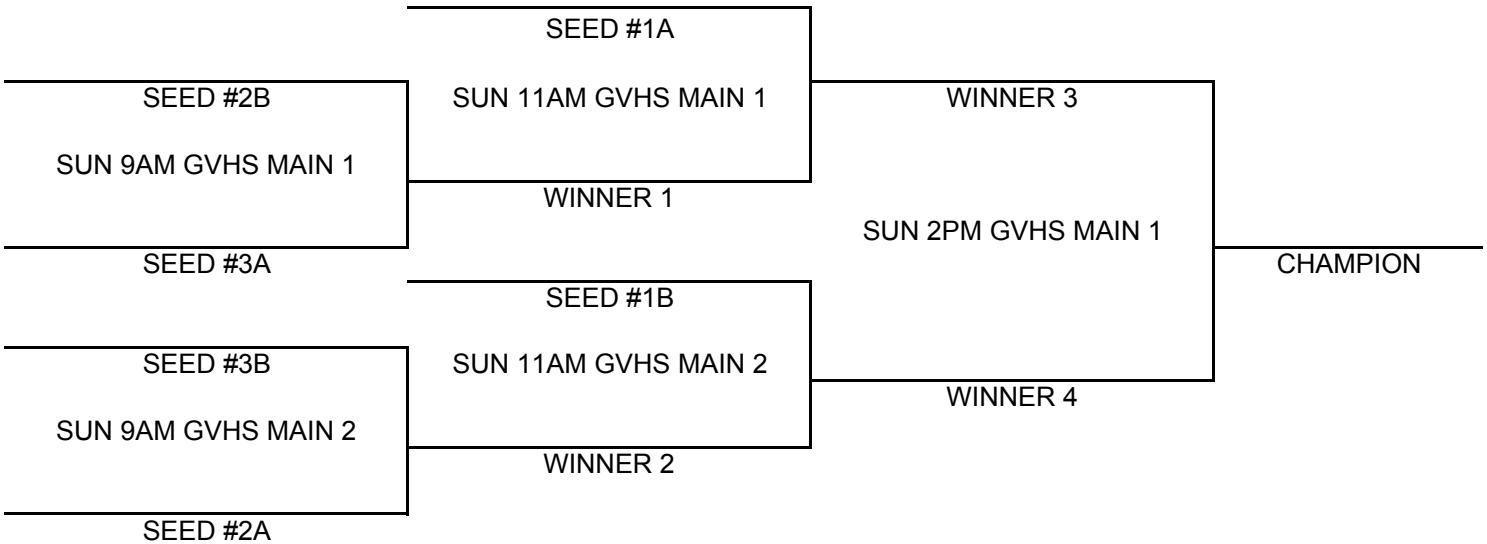

- (1) LOUISBURG VIPERZ
- (2) FISHER WILDCATS
- (3) SWEET SWISHERS
- (4) HESSTON
- (5) LADY SPARTANS

W L

POOL B

- (1) KS WARRIORS
- (2) FT SMITH AR
- (3) IA LIGHTNING 15U
- (4) KS KHAOS
- (5) LADY RAVENS

W L

POOL PLAY SCHEDULE

A(1)	VS	A(2)	FRI	5PM	GVHS MAIN 1	SCORE
B(1)	VS	B(2)	FRI	6PM	GVHS MAIN 1	SCORE
A(3)	VS	A(4)	FRI	5PM	GVHS MAIN 2	SCORE
B(3)	VS	B(4)	FRI	6PM	GVHS MAIN 2	SCORE
A(1)	VS	A(5)	FRI	7PM	GVHS MAIN 1	SCORE
B(1)	VS	B(5)	FRI	8PM	GVHS MAIN 1	SCORE
A(2)	VS	A(3)	SAT	9AM	GVHS MAIN 1	SCORE
B(2)	VS	B(3)	SAT	9AM	GVHS MAIN 2	SCORE
A(1)	VS	A(4)	SAT	11AM	GVHS MAIN 1	SCORE
B(1)	VS	B(4)	SAT	11AM	GVHS MAIN 2	SCORE
A(2)	VS	A(5)	SAT	1PM	GVHS MAIN 1	SCORE
B(2)	VS	B(5)	SAT	1PM	GVHS MAIN 2	SCORE
A(1)	VS	A(3)	SAT	4PM	GVHS MAIN 1	SCORE
B(1)	VS	B(3)	SAT	4PM	GVHS MAIN 2	SCORE
A(4)	VS	A(5)	SAT	6PM	GVHS MAIN 1	SCORE
B(4)	VS	B(5)	SAT	6PM	GVHS MAIN 2	SCORE
A(2)	VS	A(4)	SAT	8PM	GVHS MAIN 1	SCORE
B(2)	VS	B(4)	SAT	8PM	GVHS MAIN 2	SCORE
A(3)	VS	A(5)	SAT	10PM	GVHS MAIN 1	SCORE
B(3)	VS	B(5)	SAT	10PM	GVHS MAIN 2	SCORE

K C Premiere MAYB TOURNAMENT

11TH/12TH GIRLS BLUE DIVISION

CHAMPIONSHIP ROUND

BRACKET A

BRACKET B

K C PREMIERE MAYB TOURNAMENT

11TH/12TH GRADE GIRLS RED DIVISION

POOL A