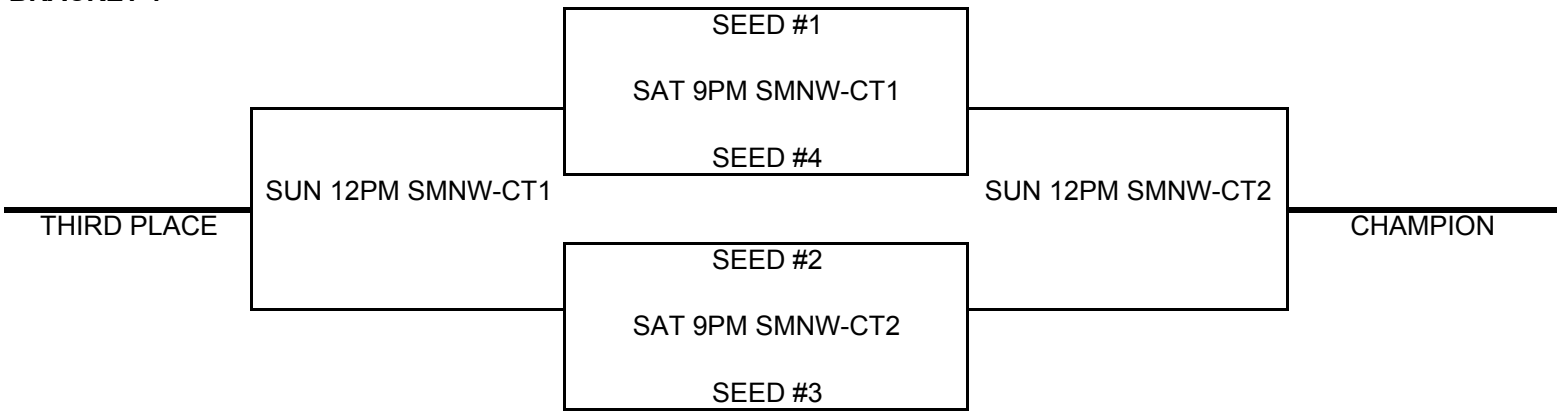

11TH/12TH GRADE BOYS DIVISION

BRACKET 1

BRACKET 2