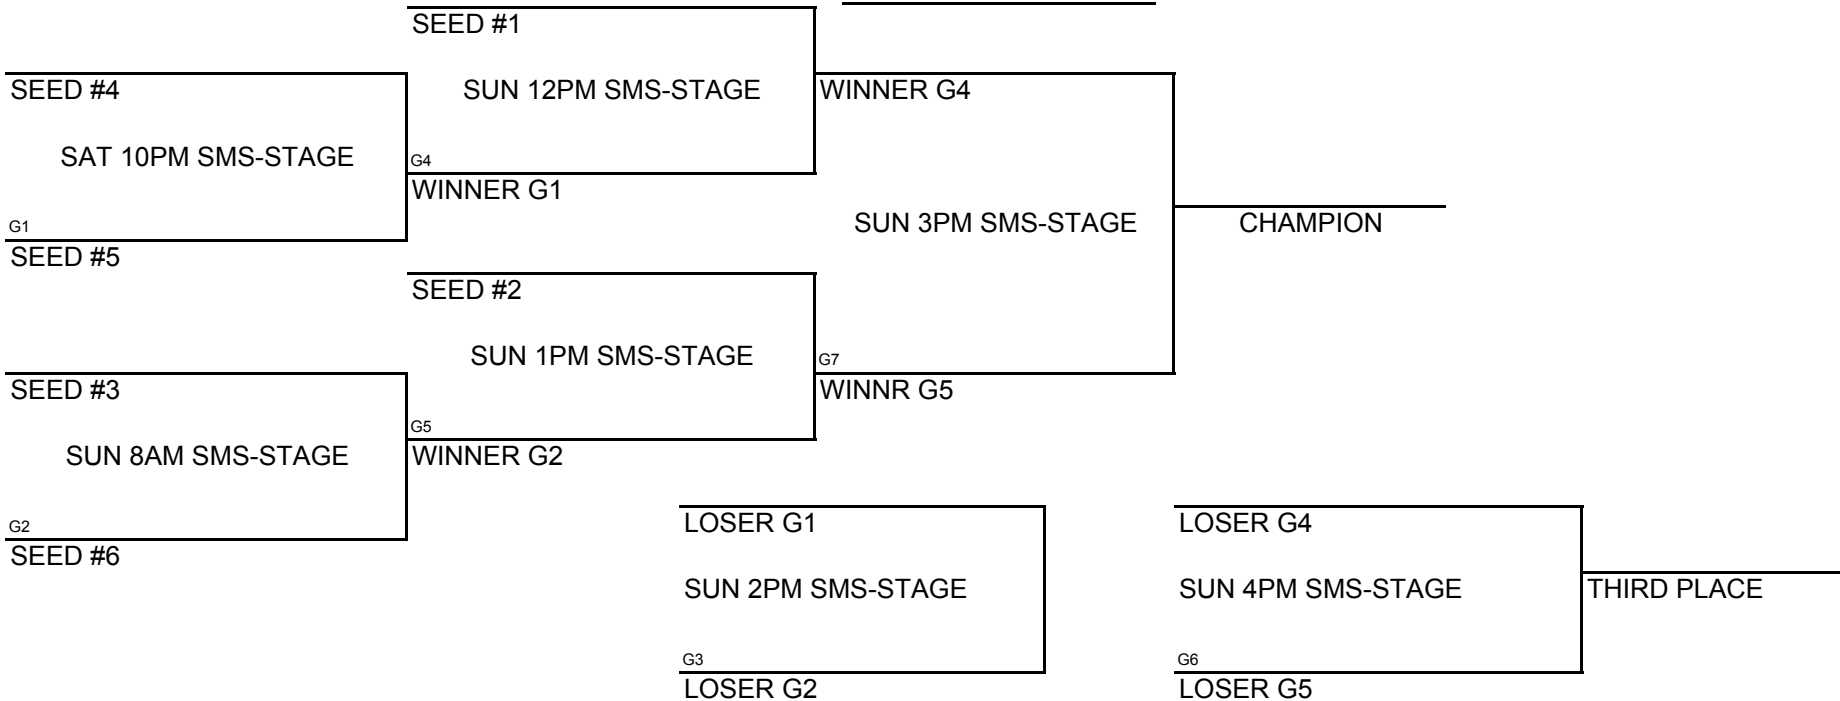

K C PREMIERE MAYB TOURNAMENT

4TH AND 5TH GRADE BOYS DIVISION

POOL A

- (1) METRO HEAT
- (2) LEAVENWORTH 4
- (3) AR BLUE BOMBERS

<u>WINS</u>	<u>LOSSES</u>

POOL B

- (1) KC GEAR FOR SPORTS
- (2) LEAVENWORTH 5
- (3) SUNS PHOENIX

<u>WINS</u>	<u>LOSSES</u>

POOL PLAY ROUND 1

	<u>VS</u>		<u>DAY</u>	<u>TIME</u>	<u>LOCATION</u>
A-1	VS	A-2	FRI	6:30PM	SMS-STAGE
A-1	VS	A-3	FRI	8:30PM	SMS-STAGE
A-2	VS	A-3	SAT	2:00PM	SMS-STAGE

	<u>VS</u>		<u>DAY</u>	<u>TIME</u>	<u>LOCATION</u>
B-1	VS	B-2	FRI	7:30PM	SMS-STAGE
B-1	VS	B-3	FRI	9:30PM	SMS-STAGE
B-2	VS	B3	SAT	1:00PM	SMS-STAGE

SEEDIND ROUND

SEED #1 POOL A	VS	SEED #1 POOL B	SAT	8PM	SMS-STAGE
SEED #2 POOL A	VS	SEED #2 POOL B	SAT	7PM	SMS-STAGE
SEED #3 POOL A	VS	SEED #3 POOL B	SAT	6PM	SMS-STAGE

CHAMPIONSHIP ROUND

NOTE: TIE BREAKER

- 1 - HEAD TO HEAD
- 2 - POINT SPREAD (MAX. 15 POINTS)
- 3 - DEF. POINTS ALLOWED