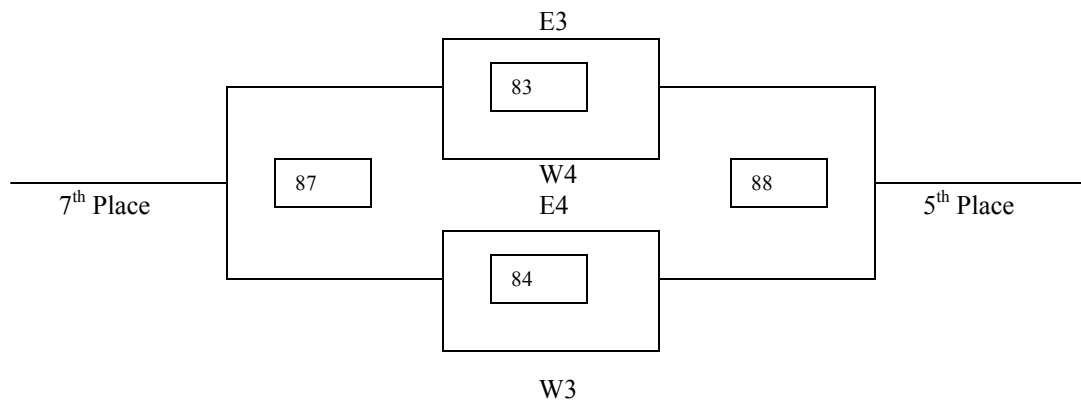

2006 Greeley MAYB

9th/10th Boys

East Pool
Basketball and Beyond
Platte Valley Freshman
Bulldogs Blue
Greeley Central JV

West Pool
Platte Valley JV
Fossil Ridge JV
Greeley West JV
Bulldogs White

71	B and B vs Greeley Central	72	Platte Valley JV vs. Bulldogs White
73	Platte Valley Fr. vs. Bulldogs Blue	74	Fossil Ridge vs. Greeley West
75	Bulldogs Blue vs. Greeley Central	76	Platte Valley JV vs. Fossil Ridge
77	B and B vs. Platte Valley Fr.	78	Greeley West vs. Bulldogs White
79	B and B vs. Bulldogs Blue	80	Platte Valley JV vs. Greeley West
81	Platte Valley Fr. vs. Greeley Central	82	Fossil Ridge vs. Bulldogs White

Consolation Bracket