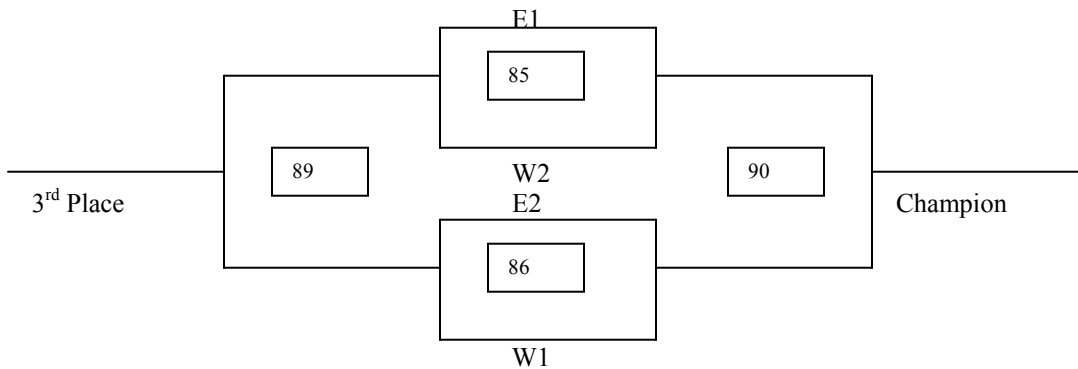

Championship Bracket