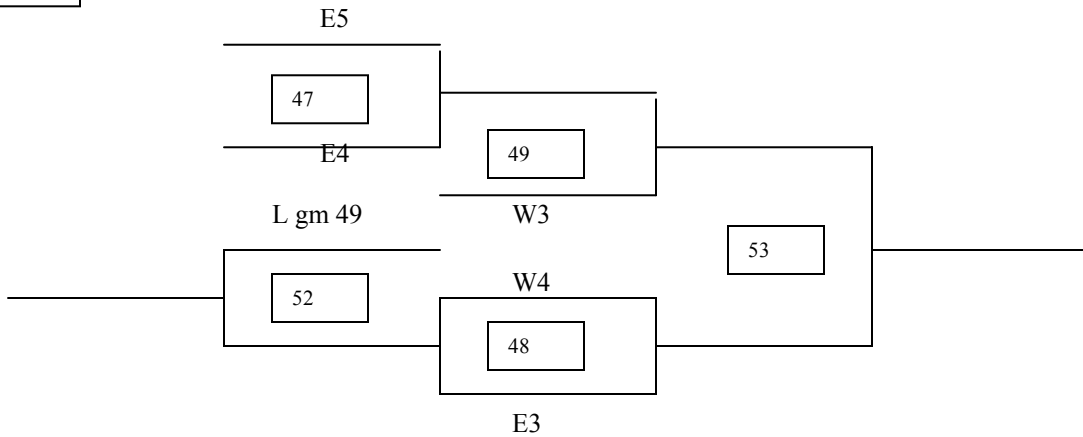

2006 Greeley MAYB 7th Boys

East Pool
Steamboat Springs
Colorado Jam
Colorado Roaring Lions
Ranum Raiders
Northern Colorado Hoops

West Pool
Misfits
Mountain Range Mustangs
Torrington Trailblazers
Greeley Bulldogs

- 31 Steamboat vs. Raiders
- 33 Jam vs. Lions
- 35 Lions vs. Hoops
- 37 Steamboat vs. Jam
- 39 Jam vs. Raiders
- 41 Steamboat vs. Hoops
- 43 Steamboat vs. Lions
- 44 Raiders vs. Hoops
- 45 Jam vs. Hoops
- 46 Lions vs. Raiders

- 32 Misfits vs. Bulldogs
- 34 Mustangs vs. Trailblazers
- 36 Misfits vs. Mustangs
- 38 Trailblazers vs. Bulldogs
- 40 Misfits vs. Trailblazers
- 42 Mustangs vs. Bulldogs

Consolation Bracket