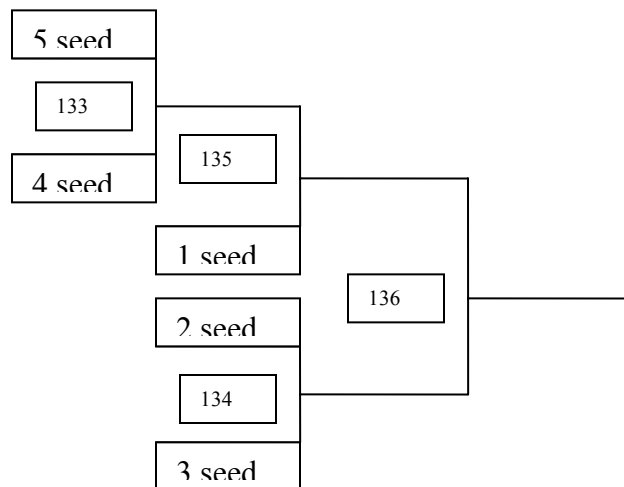

2006 Greeley MAYB 3rd, 4th, 5th Grade Girls

Boulder Rockies
Rocky Mountain Stars
St. Mary's
Nets
Northern Colorado Hoops

123	Rockies vs. Nets
124	Stars vs. St. Mary's
125	St. Mary's vs. Hoops
126	Rockies vs. Stars
127	Stars vs. Nets
128	Rockies vs. Hoops
129	Rockies vs. St. Mary's
130	Nets vs. Hoops
131	Stars vs. Hoops
132	St. Mary's vs. Nets