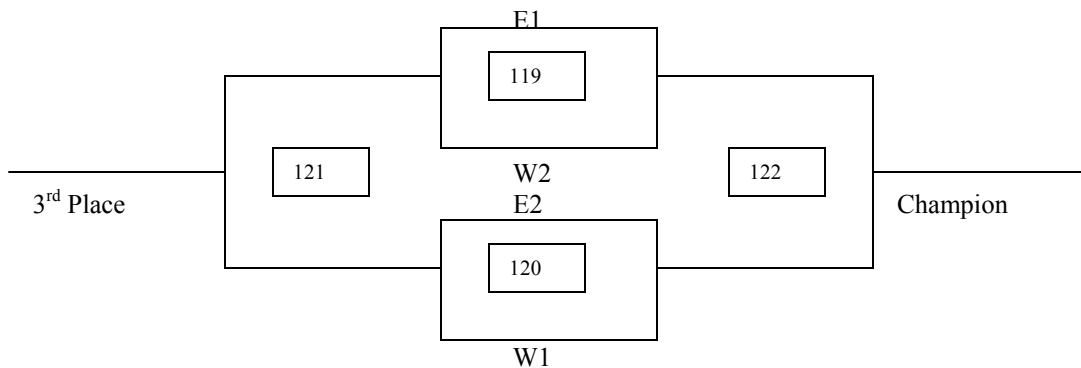

2006 Greeley MAYB 11th/12th Boys

East Pool

Eaton Fightin' Reds
Fossil Ridge
Brush Beetdiggers
Greeley Central
Cortez Panthers

West Pool

Ft. Collins
Platte Valley
UH Bulldogs
Greeley West
Northridge

96	Eaton vs. Greeley Central	97	Ft. Collins vs. Greeley West
98	Fossil Ridge vs. Brush	99	Platte Valley vs. UH
100	Brush vs. Cortez	101	UH vs. Northridge
102	Eaton vs. Fossil Ridge	103	Ft. Collins vs. Platte Valley
104	Fossil Ridge vs. Greeley Central	105	Platte Valley vs. Greeley West
106	Eaton vs. Cortez	107	Ft. Collins vs. Northridge
108	Eaton vs. Brush	109	Ft. Collins vs. UH
110	Greeley Central vs. Cortez	111	Greeley West vs. Northridge
112	Fossil Ridge vs. Cortez	113	Platte Valley vs. Northridge
114	Brush vs. Greeley Central	115	UH vs. Greeley West

116	E5 v. W5 (9th place)
117	E4 v. W4 (7th place)
118	E3 v. W3 (5th place)

Championship Bracket