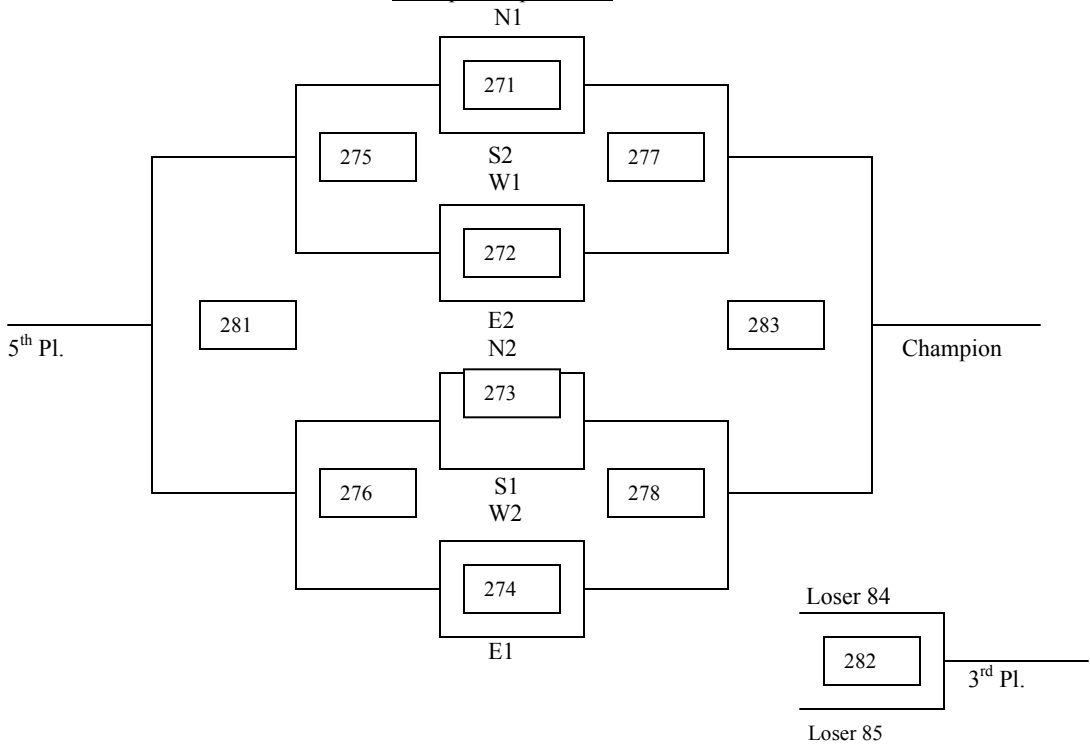

2006 Greeley MAYB 11th/12th Grade Girls

North Pool

Rocky Mountain Riot
Colorado Sting I
Westy Wildcats
Greeley Central

South Pool

Colorado Sting II
Purple Lions
Roosevelt Roughriders
Greeley West

East Pool

Colorado Thunder
Colorado Springs Gold
Ponderosa Cardinal
Northridge

West Pool

Platte Valley
Boulder Rockies
Wiggins Tigers

242	Riot vs. Sting I
246	Westy vs. Greeley Central
250	Riot vs. Westy

243	Roosevelt vs. Greeley West
247	Sting II vs. Lions
251	Sting II vs. Roosevelt

244	Thunder vs. Gold
248	Ponderosa vs. Northridge
252	Thunder vs. Ponderosa

245	Platte Valley vs. Rockies
249	Rockies vs. Wiggins
253	Platte Valley vs. Wiggins

254	Sting I vs. Greeley Central
258	Riot vs. Greeley Central
262	Sting I vs. Westy

255	Lions vs. Greeley West
259	Sting II vs. Greeley West
263	Lions vs. Roosevelt

256	Gold vs. Northridge
260	Thunder vs. Northridge
264	Gold vs. Ponderosa

257	Platte Valley vs. Rockies
261	Rockies vs. Wiggins
265	Platte Valley vs. Wiggins

Championship Bracket