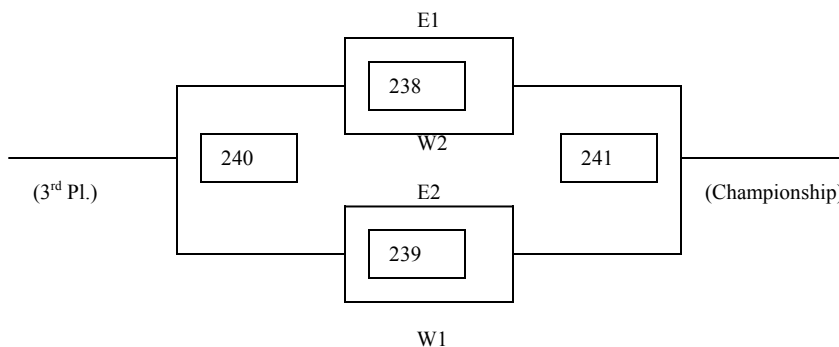

2006 Greeley MAYB 9th/10th Grade Girls

East Pool
Northridge
Greeley West
Crush
WYCO Pride
Blujai

West Pool
Greeley Central
Colorado Lady Lions
Ponderosa Gold
Ft. Collins Storm
Fairview

215	Northridge vs. Pride	216	Greeley Central vs. Storm
217	Greeley West vs. Crush	218	Lions vs. Ponderosa
219	Crush vs. Blujai	220	Ponderosa vs. Fairview
221	Northridge vs. Greeley West	222	Greeley Central vs. Lions
223	Greeley West vs. Pride	224	Lions vs. Storm
225	Northridge vs. Blujai	226	Greeley Central vs. Fairview
227	Northridge vs. Crush	228	Greeley Central vs. Ponderosa
229	Pride vs. Blujai	230	Storm vs. Fairview
231	Greeley West vs. Blujai	232	Lions vs. Fairview
233	Crush vs. Pride	234	Ponderosa vs. Storm

235	E5 v. W5 (9th place)
236	E4 v. W4 (7th place)
237	E3 v. W3 (5th place)

Championship Bracket