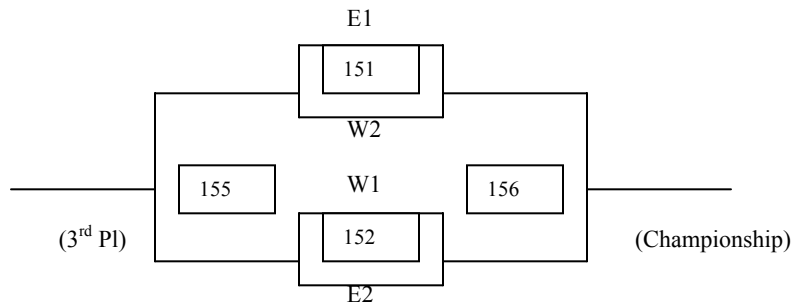

144
146
148

Orange Slice vs. Impact Blue
Reds vs. Impact Blue
Orange Slice vs. Stars

Consolation Bracket

Championship Bracket

2006 Greeley MAYB 7th Boys

East Pool
 Steamboat Springs
 Colorado Jam
 Colorado Roaring Lions
 Ranum Raiders
 Northern Colorado Hoops