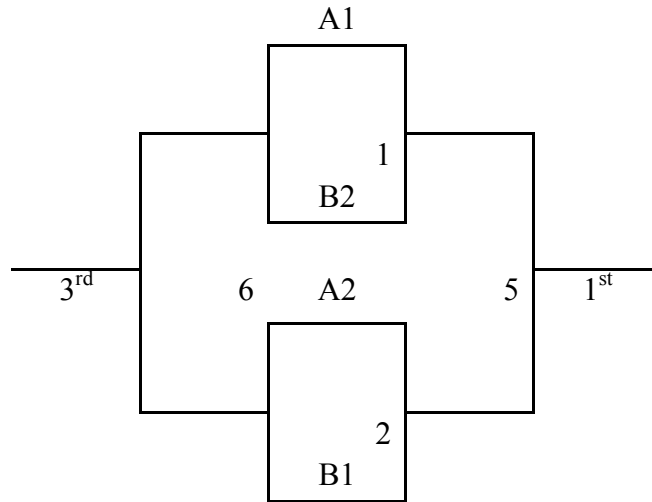

MAYB
Ladue / St. Louis, MO.
June 2 - 4, 2006
Tournament Schedule

High School Girls Bracket

Bracket

A