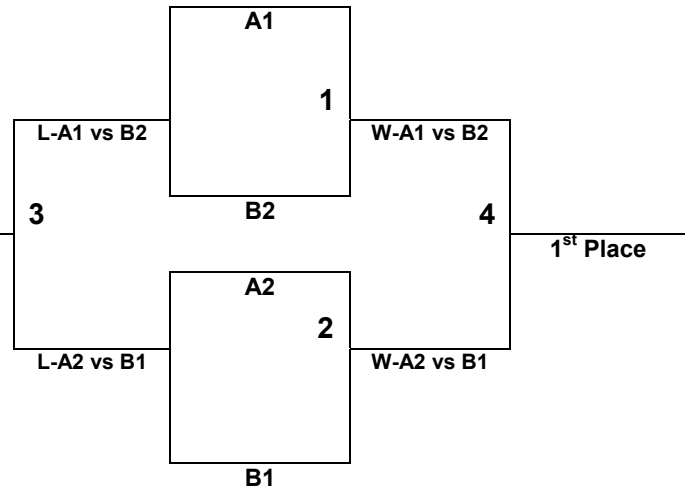

5th & 6th Grade Girls

Pool A	W	L	Pool B	W	L
1. Paragould AR Rams			1. 'Lil Lady Mules-MO		
2. NEA Red Aces			2. The Way		
3. Greene County Tech (Yellow)			3. Greene County Tech (Green)		
4. Paragould Wildkatz			4. AR Hornets		

Friday, May 19th	Gym #2	Gym #3	Gym #4	Gym #6
6:00	A1 vs A3	--	--	--
7:00	--	--	--	--
8:00	--	--	--	B1 vs B3
9:00	--	--	A2 vs A3	--
Saturday, May 20th				
8:00	--	--	--	A1 vs A4
9:00	--	--	--	--
10:00	--	--	--	--
11:00	--	--	B3 vs B2	B1 vs B4
12:00	--	--	A4 vs A2	--
1:00	--	--	--	--
2:00	B4 vs B3	--	--	--
3:00	A3 vs A4	A1 vs A2	B1 vs B2	--
4:00	--	--	--	--
5:00	--	--	--	--
6:00	--	--	--	--
7:00	B2 vs B4	--	--	--
8:00	--	--	--	--
9:00	--	--	--	--
Sunday, May 21st				
8:00	G2	--	G5	G6
9:10	--	--	--	--
10:20	--	--	--	--
11:30	--	--	G1	G7
12:40	--	--	--	G8
1:50	--	G4	--	G3
3:00	--	--	--	--
4:10	--	--	--	--
5:20	--	--	--	--

Bracket A