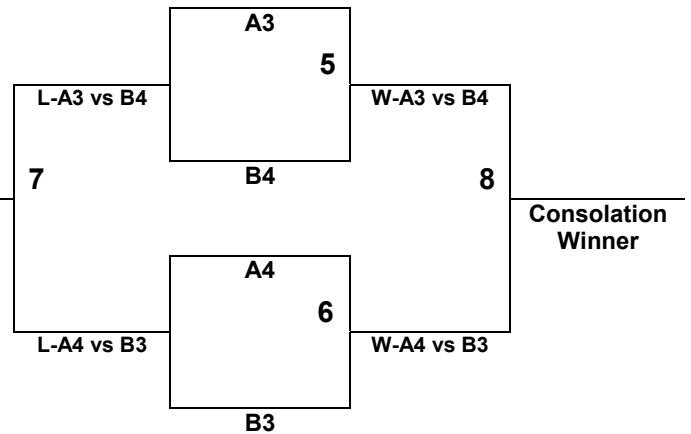

5th & 6th Grade Girls

Pool A	W	L	Pool B	W	L
1. Paragould AR Rams			1. 'Lil Lady Mules-MO		
2. NEA Red Aces			2. The Way		
3. Greene County Tech (Yellow)			3. Greene County Tech (Green)		
4. Paragould Wildkatz			4. AR Hornets		

Friday, May 19th	Gym #2	Gym #3	Gym #4	Gym #6
6:00	A1 vs A3	--	--	--
7:00	--	--	--	--
8:00	--	--	--	B1 vs B3
9:00	--	--	A2 vs A3	--
Saturday, May 20th				
8:00	--	--	--	A1 vs A4
9:00	--	--	--	--
10:00	--	--	--	--
11:00	--	--	B3 vs B2	B1 vs B4
12:00	--	--	A4 vs A2	--
1:00	--	--	--	--
2:00	B4 vs B3	--	--	--
3:00	A3 vs A4	A1 vs A2	B1 vs B2	--
4:00	--	--	--	--
5:00	--	--	--	--
6:00	--	--	--	--
7:00	B2 vs B4	--	--	--
8:00	--	--	--	--
9:00	--	--	--	--
Sunday, May 21st				
8:00	G2	--	G5	G6
9:10	--	--	--	--
10:20	--	--	--	--
11:30	--	--	G1	G7
12:40	--	--	--	G8
1:50	--	G4	--	G3
3:00	--	--	--	--
4:10	--	--	--	--
5:20	--	--	--	--

Bracket A

Bracket B