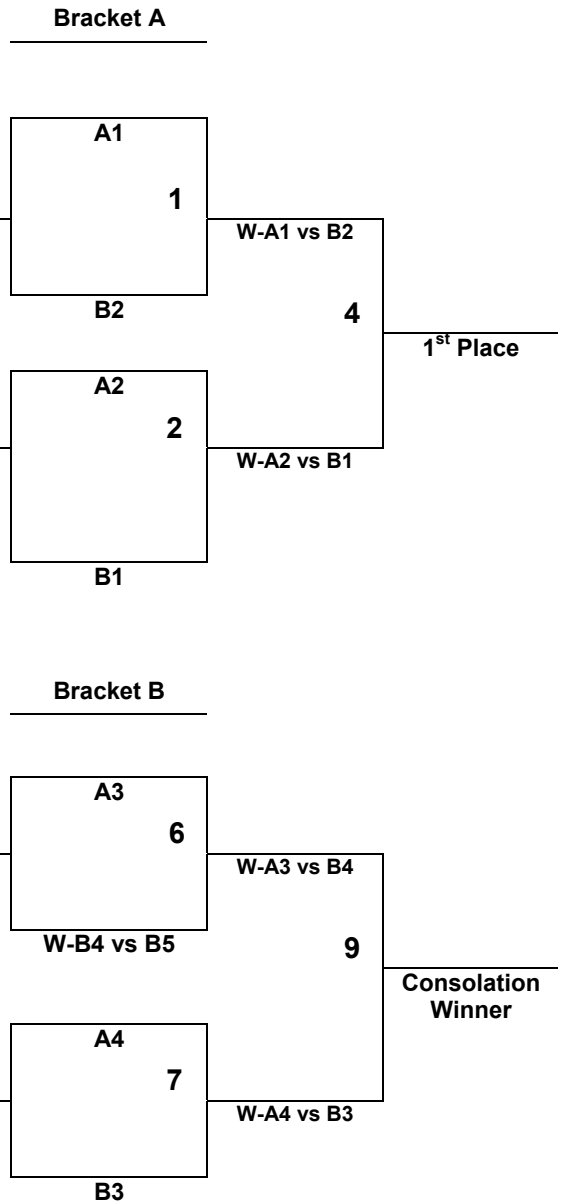

7th Grade Girls

Pool A	W	L	Pool B	W	L
1. Arkansas Swish			1. Arkansas Elite		
2. Jackson MO Lady Jazz			2. FCA Nighthawks-TN		
3. Greene County Tech Eagles			3. Southern Slam		
4. The AR Razrs			4. Arkansas Lady Haulers		
			5. Semo Starz		

Friday, May 19th	Gym #1	Gym #4	Gym #5	Gym #3	
6:00	--	--	--	--	
7:00	--	--	--	--	
8:00	--	A3 vs A4	B1 vs B4	B3 vs B5	
9:00	--	--	--	--	
Saturday, May 20th					
8:00	--	B2 vs B5	A1 vs A3		
9:00	--	B4 vs B3	A2 vs A4		
10:00	--	--	--		
11:00	--	--	A3 vs A2		
12:00	--	--	B5 vs B1		3rd Place
1:00	B3 vs B2	--	--		
2:00	A4 vs A1	--	--		
3:00	--	--	--		
4:00	--	--	B4 vs B5		
5:00	B1 vs B2	--	--		
6:00	A2 vs A1	--	--		
7:00	--	--	--		
8:00	--	B4 vs B2	--		
9:00	B1 vs B3	--	--		
Sunday, May 21st					
8:00	G1	--	G5		
9:10	--	G6	--		
10:20	--	G7	G2		
11:30	--	--	G8		
12:40	--	--	--		
1:50	--	--	G9		3rd Place Consolation
3:00	--	--	G3		
4:10	--	--	G4		
5:20	--	--	--