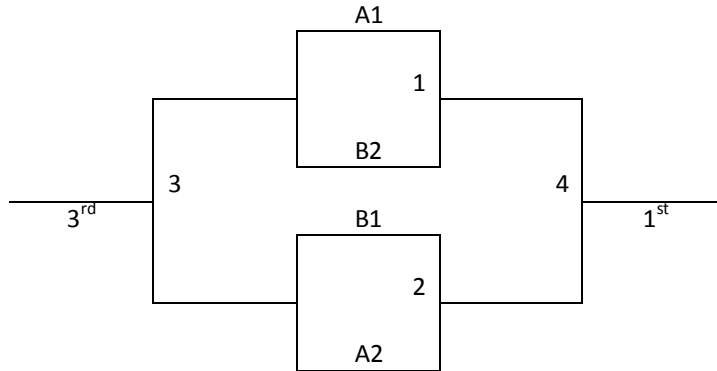

Hutchinson MAYB
July 16-18, 2010

7th Grade Boys

<u>Pool A</u>	<u>W</u>	<u>L</u>	<u>Pool B</u>		
1. Buhler All Stars			6. Hutch Hawks		
2. Wichita Force			7. World Class Sports		
3. Newton Railers – Gold			8. Andover Bulls		
4. Golden Eagles			9. Red Raiders		
5. Runners					

Top 2 Teams in Each Pool to Bracket A, Others to Bracket B

Friday	NHS 1
5:00	1-2
6:00	3-4
7:00	1-5
8:00	2-3
9:00	4-5
Saturday	
8:00	6-7
9:00	8-9
10:00	1-3
11:00	6-8
12:00	7-9
1:00	2-4
2:00	3-5
3:00	6-9
4:00	7-8
5:00	1-4
6:00	2-5
7:00	
8:00	
9:00	G5
Sunday	
8:00	G7
9:00	G6
10:00	
11:00	
12:00	G1
1:00	G2
2:00	G8
3:00	G9
4:00	G3
5:00	G4
6:00	--

A Bracket