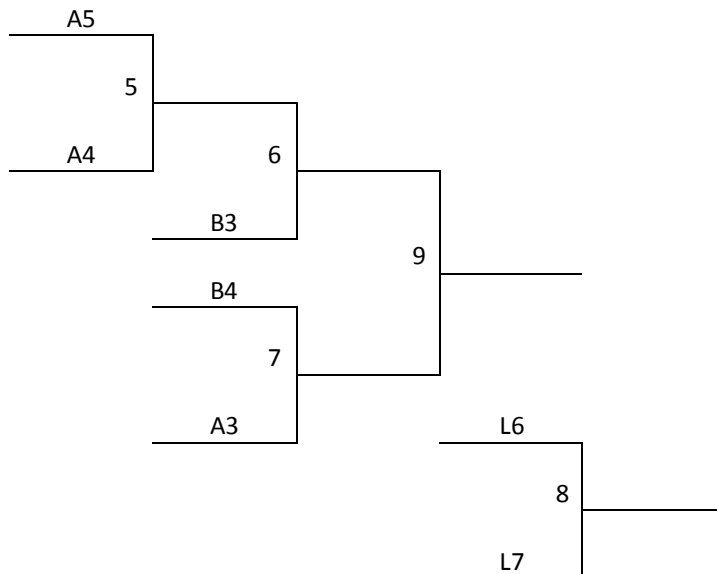

B Bracket

NHS 1 – Nickerson High School Court 1