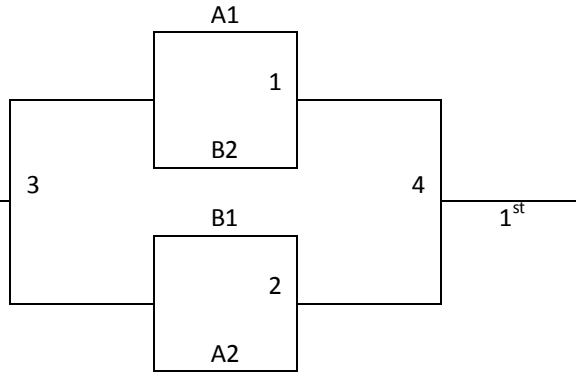

Hutchinson MAYB
July 16-18, 2010

11-12th Grade Girls

Pool A	W	L	Pool B		
1. Bright Starz			6. Team Maximize		
2. KS Dream Team			7. Kansas Rim Rattlers		
3. Newton Railers			8. All Around Hoops		
4. BGC Hawks			9. Elbing Warriors		
5. Wichita Wolfpack			10. Pratt Team Green		

Top 2 Teams in Each Pool to Bracket A, Others to Bracket B

Friday	South
5:00	1-2
6:00	3-4
7:00	1-5
8:00	2-3
9:00	4-5
Saturday	
8:00	6-7
9:00	8-9
10:00	6-10
11:00	7-8
12:00	9-10
1:00	1-3
2:00	2-4
3:00	3-5
4:00	1-4
5:00	2-5
6:00	6-8
7:00	7-9
8:00	8-10
9:00	6-9
Sunday	
8:00	7-10
9:00	G5
10:00	G6
11:00	G1
12:00	G2
1:00	G7
2:00	G8
3:00	G3
4:00	G4
5:00	G9
6:00	G10

A Bracket