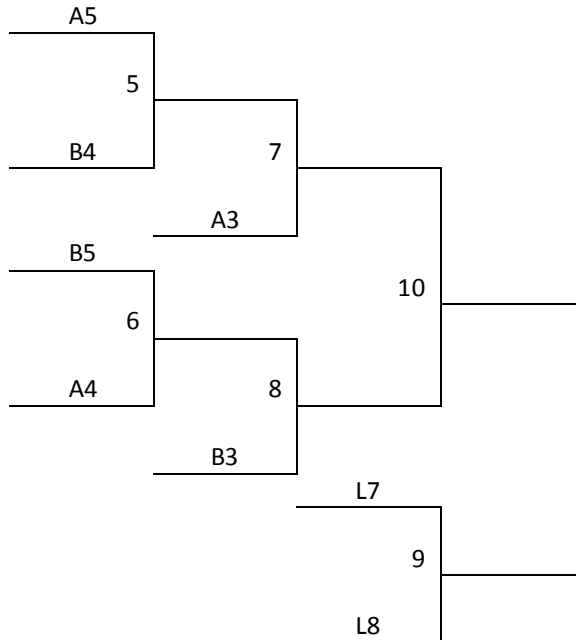

Hutchinson MAYB
July 16-18, 2010

11-12th Grade Girls

Pool A	W	L	Pool B		
1. Bright Starz			6. Team Maximize		
2. KS Dream Team			7. Kansas Rim Rattlers		
3. Newton Railers			8. All Around Hoops		
4. BGC Hawks			9. Elbing Warriors		
5. Wichita Wolfpack			10. Pratt Team Green		

Top 2 Teams in Each Pool to Bracket A, Others to Bracket B

Friday	South
5:00	1-2
6:00	3-4
7:00	1-5
8:00	2-3
9:00	4-5
Saturday	
8:00	6-7
9:00	8-9
10:00	6-10
11:00	7-8
12:00	9-10
1:00	1-3
2:00	2-4
3:00	3-5
4:00	1-4
5:00	2-5
6:00	6-8
7:00	7-9
8:00	8-10
9:00	6-9
Sunday	
8:00	7-10
9:00	G5
10:00	G6
11:00	G1
12:00	G2
1:00	G7
2:00	G8
3:00	G3
4:00	G4
5:00	G9
6:00	G10

A Bracket

B Bracket

South – Hutchinson High School South Gym