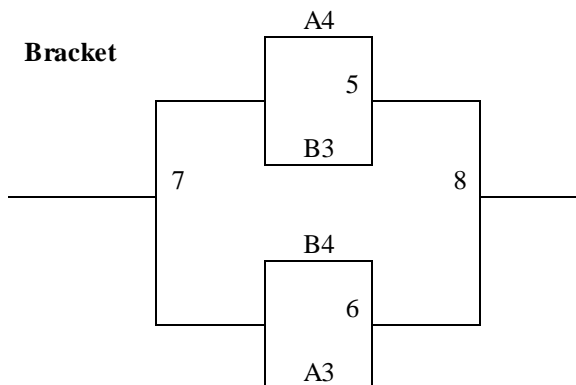

Colorado Springs MAYB
June 5-6

11-12th Grade Girls (Division I)

Pool A	W	L	Pool B	W	L
1. Colby Eagles			5. Colorado Premiere		
2. Colorado Springs Lady Hawks			6. Colorado Gold Bball III		
3. Colorado Springs Gold			7. Amarillo Mustangs		
4. Centennial Fury Red			8. CO Springs Lancers		

Top 2 in Each Pool to Bracket A, Others to Bracket B

Friday	SHS
4:00	
5:00	
6:00	
7:00	
8:00	
9:00	
Saturday	
8:00	1-2
9:00	3-4
10:00	5-6
11:00	7-8
12:00	1-3
1:00	2-4
2:00	5-7
3:00	6-8
4:00	1-4
5:00	2-3
6:00	5-8
7:00	6-7
8:00	
9:00	
Sunday	
8:00	
9:00	
10:00	
11:00	G5
12:00	G6
1:00	G1
2:00	G2
3:00	G7
4:00	G8
5:00	G3
6:00	G4

A Bracket

B Bracket