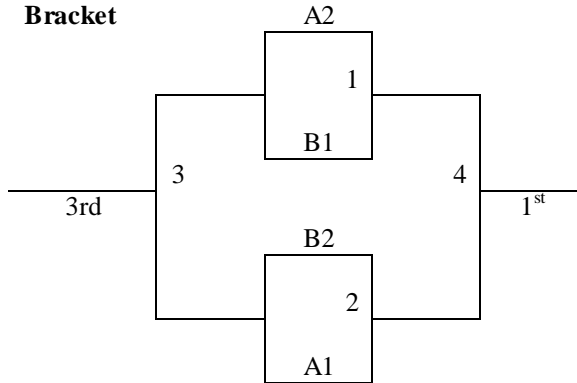

Colorado Springs MAYB

June 5-6

7-8th Grade Girls

Pool A	W	L	Pool B	W	L
1. Colorado Crush			5. Lightning CO		
2. Colorado Gold			6. Colorado Premiere		
3. Parker Titans			7. Canon City Tigers		
4. Colorado Jaguars			8. CO Springs Lady Express		

Top 2 in Each Pool to Bracket A, Others to Bracket B

Friday	CMS Aux
4:00	
5:00	
6:00	
7:00	
8:00	
9:00	
Saturday	
8:00	1-2
9:00	3-4
10:00	5-6
11:00	7-8
12:00	
1:00	
2:00	1-3
3:00	2-4
4:00	
5:00	
6:00	5-7
7:00	6-8
8:00	1-4
9:00	2-3
Sunday	
8:00	5-8
9:00	6-7
10:00	G5
11:00	G6
12:00	G1
1:00	G2
2:00	
3:00	G7
4:00	G8
5:00	G3
6:00	G4

A Bracket