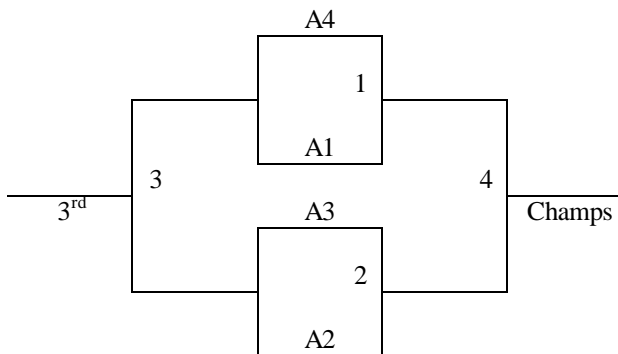

Colorado Springs MAYB

June 5-6

8th Grade Boys

Pool A	W	L
1. Colorado Celtics		
2. Pueblo Storm		
3. Colorado Springs Stars Next		
4. Roundball Unlimited 8 th		

All Teams to bracket

Friday	AAHS	AAHS Aux
4:00		
5:00		
6:00		
7:00		
8:00		
9:00		
Saturday		
8:00		
9:00		
10:00		
11:00		
12:00		
1:00		1-2
2:00		3-4
3:00		
4:00		1-3
5:00		2-4
6:00		
7:00		
8:00	1-4	
9:00	2-3	
Sunday		
8:00		
9:00		
10:00		
11:00		G1
12:00		G2
1:00		
2:00		
3:00		
4:00		
5:00		G3
6:00		G4

Colorado Springs MAYB
June 5-6

High School Boys (Division I)

Pool A	<u>W</u>	<u>L</u>
1. Colorado Springs Jags		
2. Cheyenne Mountain		
3. Force CO		
4. Team Colorado		

All Teams to bracket

Friday	AAHS 1	AAHS Aux
4:00		
5:00		
6:00		
7:00		
8:00		
9:00		
Saturday		
8:00	1-2	
9:00	3-4	
10:00		
11:00		
12:00	1-3	
1:00	2-4	
2:00		
3:00		
4:00	1-4	
5:00	2-3	
6:00		
7:00		
8:00		
9:00		
Sunday		
8:00	G1	
9:00	G2	
10:00		
11:00		
12:00	G3	
1:00	G4	
2:00		
3:00		
4:00		
5:00		
6:00		