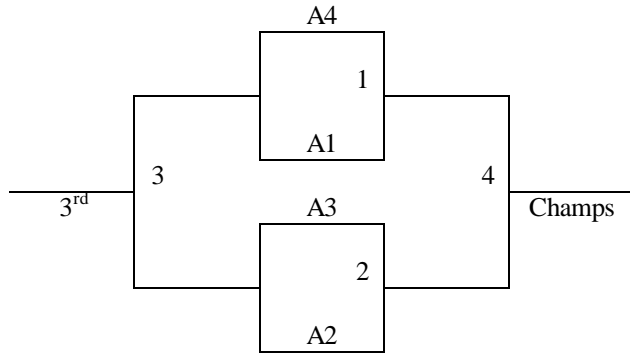

All teams to bracket

Friday	AAHS 1	AAHS Aux
4:00		
5:00		
6:00		
7:00		
8:00		
9:00		
Saturday		
8:00		1-2
9:00		3-4
10:00		1-5
11:00		2-3
12:00		4-5
1:00		
2:00		
3:00		1-3
4:00		
5:00		
6:00		2-4
7:00		3-5
8:00		1-4
9:00		2-5
Sunday		
8:00		G1
9:00		G3
10:00		G2
11:00		
12:00		
1:00		
2:00		
3:00		
4:00	G5	G4
5:00		
6:00		

Colorado Springs MAYB

June 5-6

8th Grade Boys

Pool A	W	L
1. Colorado Celtics		
2. Pueblo Storm		
3. Colorado Springs Stars Next		
4. Roundball Unlimited 8 th		

All Teams to bracket

Friday	AAHS	AAHS Aux
4:00		
5:00		
6:00		
7:00		
8:00		
9:00		
Saturday		
8:00		
9:00		
10:00		
11:00		
12:00		
1:00		1-2
2:00		3-4
3:00		
4:00		1-3
5:00		2-4
6:00		
7:00		
8:00	1-4	
9:00	2-3	
Sunday		
8:00		
9:00		
10:00		
11:00		G1
12:00		G2
1:00		
2:00		
3:00		
4:00		
5:00		G3
6:00		G4

Colorado Springs MAYB
June 5-6

High School Boys (Division I)

Pool A	<u>W</u>	<u>L</u>
1. Colorado Springs Jags		
2. Cheyenne Mountain		
3. Force CO		
4. Team Colorado		

All Teams to bracket

Friday	AAHS 1	AAHS Aux
4:00		
5:00		
6:00		
7:00		
8:00		
9:00		
Saturday		
8:00	1-2	
9:00	3-4	
10:00		
11:00		
12:00	1-3	
1:00	2-4	
2:00		
3:00		
4:00	1-4	
5:00	2-3	
6:00		
7:00		
8:00		
9:00		
Sunday		
8:00	G1	
9:00	G2	
10:00		
11:00		
12:00	G3	
1:00	G4	
2:00		
3:00		
4:00		
5:00		
6:00		