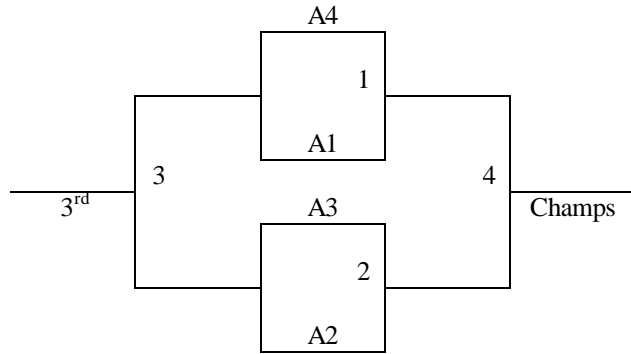

Colorado Springs MAYB

June 5-6

8th Grade Boys

Pool A	W	L
1. Colorado Celtics		
2. Pueblo Storm		
3. Colorado Springs Stars Next		
4. Roundball Unlimited 8 th		

All Teams to bracket

Friday	AAHS	AAHS Aux
4:00		
5:00		
6:00		
7:00		
8:00		
9:00		
Saturday		
8:00		
9:00		
10:00		
11:00		
12:00		
1:00		1-2
2:00		3-4
3:00		
4:00		1-3
5:00		2-4
6:00		
7:00		
8:00	1-4	
9:00	2-3	
Sunday		
8:00		
9:00		
10:00		
11:00		G1
12:00		G2
1:00		
2:00		
3:00		
4:00		
5:00		G3
6:00		G4

Colorado Springs MAYB
June 5-6

High School Boys (Division I)

Pool A	<u>W</u>	<u>L</u>
1. Colorado Springs Jags		
2. Cheyenne Mountain		
3. Force CO		
4. Team Colorado		

All Teams to bracket

Friday	AAHS 1	AAHS Aux
4:00		
5:00		
6:00		
7:00		
8:00		
9:00		
Saturday		
8:00	1-2	
9:00	3-4	
10:00		
11:00		
12:00	1-3	
1:00	2-4	
2:00		
3:00		
4:00	1-4	
5:00	2-3	
6:00		
7:00		
8:00		
9:00		
Sunday		
8:00	G1	
9:00	G2	
10:00		
11:00		
12:00	G3	
1:00	G4	
2:00		
3:00		
4:00		
5:00		
6:00		

Colorado Springs MAYB
June 5-6

High School Boys (Division II)

Pool A	W	L
1. Mesa Ridge		
2. Cheyenne Mountain		
3. Roundball Unlimited 9 th		
4. Taos Elite- NM		

All Teams to bracket

Friday	AAHS 1	AAHS Aux
4:00		
5:00		
6:00		
7:00		
8:00		
9:00		
Saturday		
8:00		
9:00		
10:00	1-2	
11:00	3-4	
12:00		
1:00		
2:00	1-3	
3:00	2-4	
4:00		
5:00		
6:00	1-4	
7:00	2-3	
8:00		
9:00		
Sunday		
8:00		
9:00		
10:00	G1	
11:00	G2	
12:00		
1:00		
2:00	G3	
3:00	G4	
4:00		
5:00		
6:00		