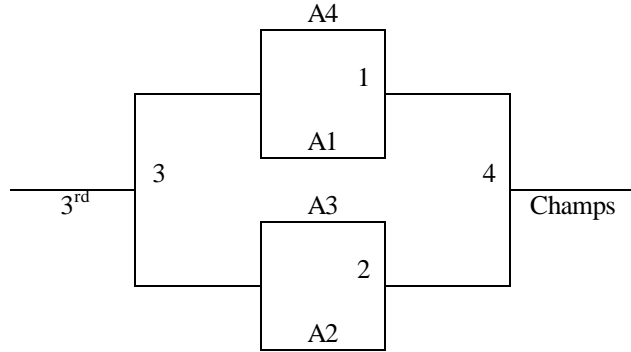

Colorado Springs MAYB
June 5-6

4-5th Grade Boys

Pool A	W	L
1. The Heat		
2. Roundball Unlimited 5th		
3. CO Miners – Bruce		
4. Rocky Mountain Vipers		

All Teams to bracket

Friday	Paul M	CMS Aux
4:00		
5:00		
6:00		
7:00		
8:00		
9:00		
Saturday		
8:00		
9:00		
10:00		
11:00		
12:00		1-2
1:00		3-4
2:00		
3:00		
4:00		1-3
5:00		2-4
6:00		
7:00		
8:00	1-4	
9:00	2-3	
Sunday		
8:00		
9:00		
10:00		
11:00		
12:00		
1:00		
2:00	G1	G2
3:00		
4:00		
5:00	G3	
6:00	G4