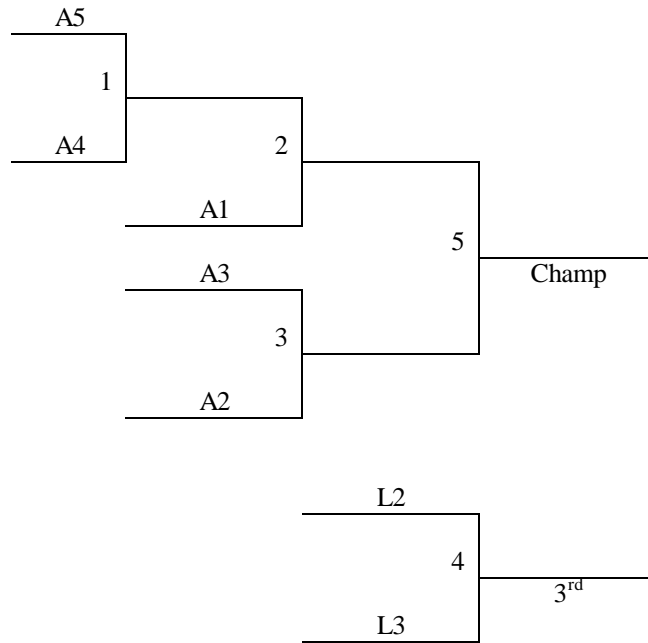

Colorado Springs MAYB

June 5-6

7th Grade Boys

<u>Pool A</u>	<u>W</u>	<u>L</u>
1. Northwest Pressure		
2. CO Miners – Arnold		
3. Roundball Unlimited 7th		
4. Chama Valley Wildcats		
5. Rock Canyon Jaguars		

All teams to bracket

Friday	AAHS 1	AAHS Aux
4:00		
5:00		
6:00		
7:00		
8:00		
9:00		
Saturday		
8:00		1-2
9:00		3-4
10:00		1-5
11:00		2-3
12:00		4-5
1:00		
2:00		
3:00		1-3
4:00		
5:00		
6:00		2-4
7:00		3-5
8:00		1-4
9:00		2-5
Sunday		
8:00		G1
9:00		G3
10:00		G2
11:00		
12:00		
1:00		
2:00		
3:00		
4:00	G5	G4
5:00		
6:00