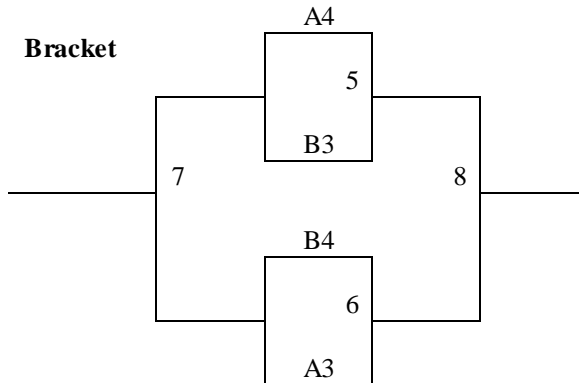

Colorado Springs MAYB

June 5-6

5-6th Girls

Pool A	W	L	Pool B	W	L
1. 5280 Hoops CO			5. CO Springs All Stars		
2. Denver Gators			6. Lady Bombers		
3. Mile Hi Magic Cunningham			7. Castle Rock		
4. Prime Time			8. The Future		

Top 2 in Each Pool to Bracket A, Others to Bracket B

Friday	Paul M
4:00	
5:00	
6:00	
7:00	
8:00	
9:00	
Saturday	
8:00	1-2
9:00	3-4
10:00	5-6
11:00	7-8
12:00	1-3
1:00	2-4
2:00	5-7
3:00	6-8
4:00	1-4
5:00	2-3
6:00	5-8
7:00	6-7
8:00	
9:00	
Sunday	
8:00	G5
9:00	G6
10:00	G1
11:00	G2
12:00	G7
1:00	G8
2:00	
3:00	G3
4:00	G4
5:00	
6:00	

A Bracket

B Bracket