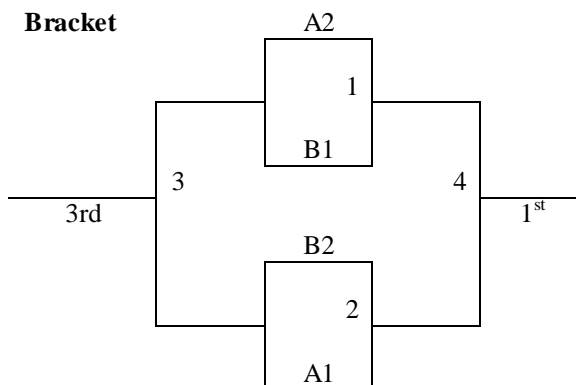

Colorado Springs MAYB
June 5-6

11-12th Grade Girls (Division I)

Pool A	W	L	Pool B	W	L
1. Colby Eagles			5. Colorado Premiere		
2. Colorado Springs Lady Hawks			6. Colorado Gold Bball III		
3. Colorado Springs Gold			7. Amarillo Mustangs		
4. Centennial Fury Red			8. CO Springs Lancers		

Top 2 in Each Pool to Bracket A, Others to Bracket B

Friday	SHS
4:00	
5:00	
6:00	
7:00	
8:00	
9:00	
Saturday	
8:00	1-2
9:00	3-4
10:00	5-6
11:00	7-8
12:00	1-3
1:00	2-4
2:00	5-7
3:00	6-8
4:00	1-4
5:00	2-3
6:00	5-8
7:00	6-7
8:00	
9:00	
Sunday	
8:00	
9:00	
10:00	
11:00	G5
12:00	G6
1:00	G1
2:00	G2
3:00	G7
4:00	G8
5:00	G3
6:00	G4

A Bracket