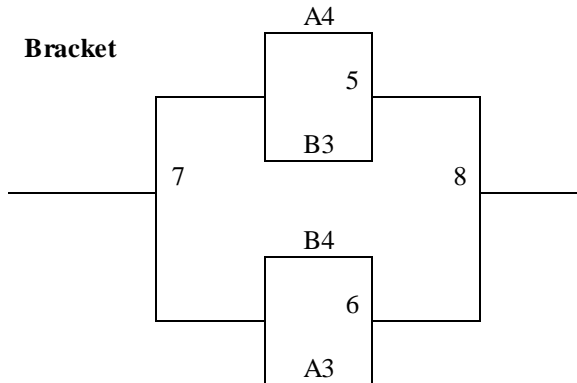

Colorado Springs MAYB

June 5-6

7-8th Grade Girls

Pool A	W	L	Pool B	W	L
1. Colorado Crush			5. Lightning CO		
2. Colorado Gold			6. Colorado Premiere		
3. Parker Titans			7. Canon City Tigers		
4. Colorado Jaguars			8. CO Springs Lady Express		

Top 2 in Each Pool to Bracket A, Others to Bracket B

Friday	CMS Aux
4:00	
5:00	
6:00	
7:00	
8:00	
9:00	
Saturday	
8:00	1-2
9:00	3-4
10:00	5-6
11:00	7-8
12:00	
1:00	
2:00	1-3
3:00	2-4
4:00	
5:00	
6:00	5-7
7:00	6-8
8:00	1-4
9:00	2-3
Sunday	
8:00	5-8
9:00	6-7
10:00	G5
11:00	G6
12:00	G1
1:00	G2
2:00	
3:00	G7
4:00	G8
5:00	G3
6:00	G4

A Bracket

B Bracket