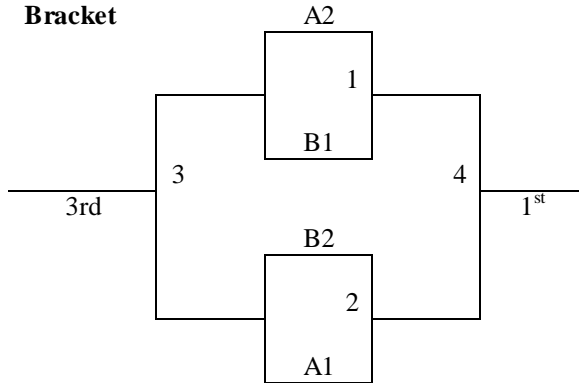

Colorado Springs MAYB

June 5-6

5-6th Girls

Pool A	W	L	Pool B	W	L
1. 5280 Hoops CO			5. CO Springs All Stars		
2. Denver Gators			6. Lady Bombers		
3. Mile Hi Magic Cunningham			7. Castle Rock		
4. Prime Time			8. The Future		

Top 2 in Each Pool to Bracket A, Others to Bracket B

Friday	Paul M
4:00	
5:00	
6:00	
7:00	
8:00	
9:00	
Saturday	
8:00	1-2
9:00	3-4
10:00	5-6
11:00	7-8
12:00	1-3
1:00	2-4
2:00	5-7
3:00	6-8
4:00	1-4
5:00	2-3
6:00	5-8
7:00	6-7
8:00	
9:00	
Sunday	
8:00	G5
9:00	G6
10:00	G1
11:00	G2
12:00	G7
1:00	G8
2:00	
3:00	G3
4:00	G4
5:00	
6:00	

A Bracket