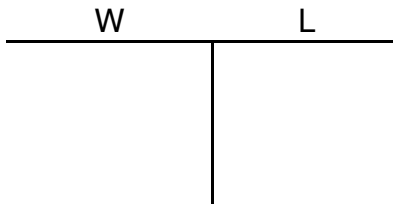

6th Grade Boys - Benton Middle School

1. Garden City
2. Wichita Outback Heat
3. Wichita Saints
4. Tropics - KS

Saturday, May 22   Court #1   Court #2

8:00 AM		
9:00 AM		
10:00 AM		
11:00 AM		
12:00 PM	1 vs 3	2 vs 4
1:00 PM		
2:00 PM		
3:00 PM		2 vs 3
4:00 PM	1 vs 4	
5:00 PM		
6:00 PM		
7:00 PM		

Sunday, May 23   Court #1   Court #2

9:00 AM	3 vs 4	1 vs 2
10:00 AM		
11:00 AM	tournament	tournament
12:00 PM		
1:00 PM		
2:00 PM	tournament	tournament
3:00 PM		
4:00 PM