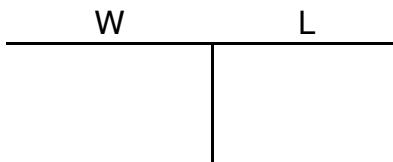

3rd/4th Boys - Circle High School

- 1. BGC Heat
- 2. Ark City Daredevils
- 3. Andover Argonauts

Saturday, May 22 Court #1 Court #2

8:00 AM		
9:00 AM	2 vs 3	
10:00 AM		
11:00 AM	1 vs 2	
12:00 PM		
1:00 PM	1 vs 3	
2:00 PM		
3:00 PM		
4:00 PM		tournament
5:00 PM		
6:00 PM	tournament	