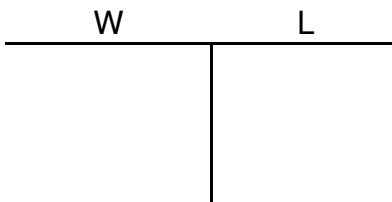

7th Grade Boys - Benton Middle School

1. Kansas Bulls
2. Team Patriots
3. Golden Eagles - KS
4. Wichita Force

Saturday, May 22   Court #1   Court #2

<i>8:00 AM</i>		3 vs 4
<i>9:00 AM</i>		
<i>10:00 AM</i>		3 vs 1
<i>11:00 AM</i>		4 vs 2
<i>12:00 PM</i>		
<i>1:00 PM</i>		1 vs 4
<i>2:00 PM</i>	2 vs 3	
<i>3:00 PM</i>		
<i>4:00 PM</i>		
<i>5:00 PM</i>		
<i>6:00 PM</i>		1 vs 2
<i>7:00 PM</i>		

Sunday, May 23   Court #1   Court #2

<i>9:00 AM</i>		
<i>10:00 AM</i>	tournament	tournament
<i>11:00 AM</i>		
<i>12:00 PM</i>		
<i>1:00 PM</i>	tournament	tournament
<i>2:00 PM</i>		
<i>3:00 PM</i>		
<i>4:00 PM</i>