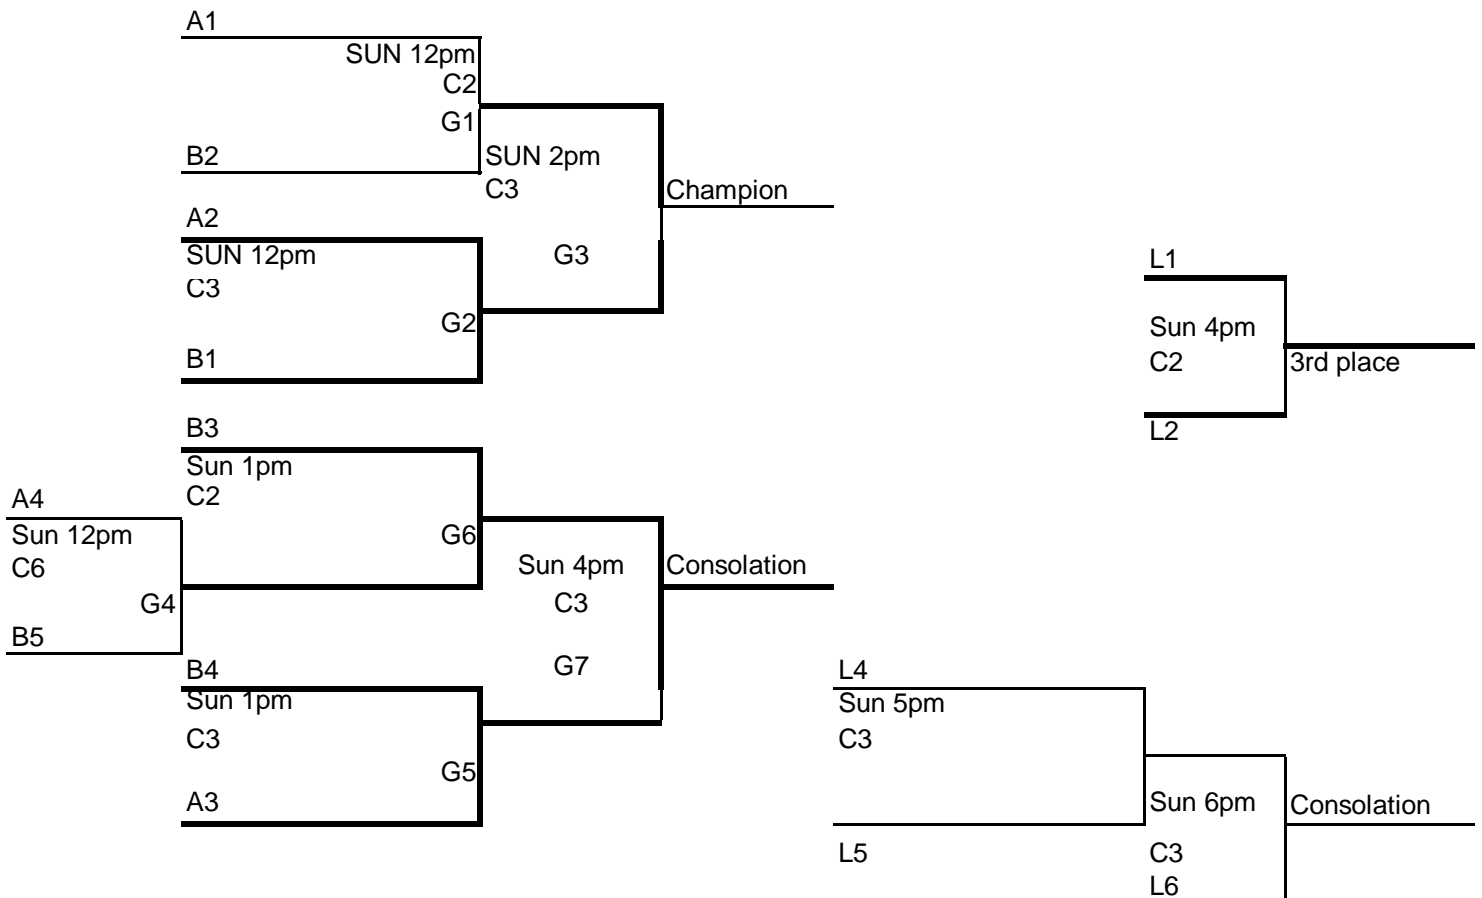

9/10th Girls

MAYB AR State May 14-16, 2010- **REVISED**

5/13/2010

POOL A

POOL B

Revised

Team #	Team Name	Teams Played	Team#	Team Name	Teams Played
1	Lady Titans		5	MO Valley Magic	
2	Van Buren		6	D-Town Wildcats	
3	Playmakers		7	OK Lady Fusion	
4	AR Bullets		8	MO Dream Team 2014	
			9	MO Dream Team 2013	
Game #	SATURDAY	Home	Visitor	Court	
1	12:15pm	5	7	1	
2	12:15pm	6	8	2	
3	2:15pm	5	8	1	
4	2:15pm	6	9	2	
5	3:15pm	4	1	1	
6	3:15pm	2	3	2	
7	4:20pm	5	6	1	
8	4:20pm	7	8	2	
9	5:20pm	4	2	1	
10	5:20pm	1	3	2	
11	7:20pm	4	3	1	
12	7:20pm	1	2	2	
13	7:20pm	9	7	SWJH	
14	7:20pm	9	8	SWJH	

Bracket play Sunday