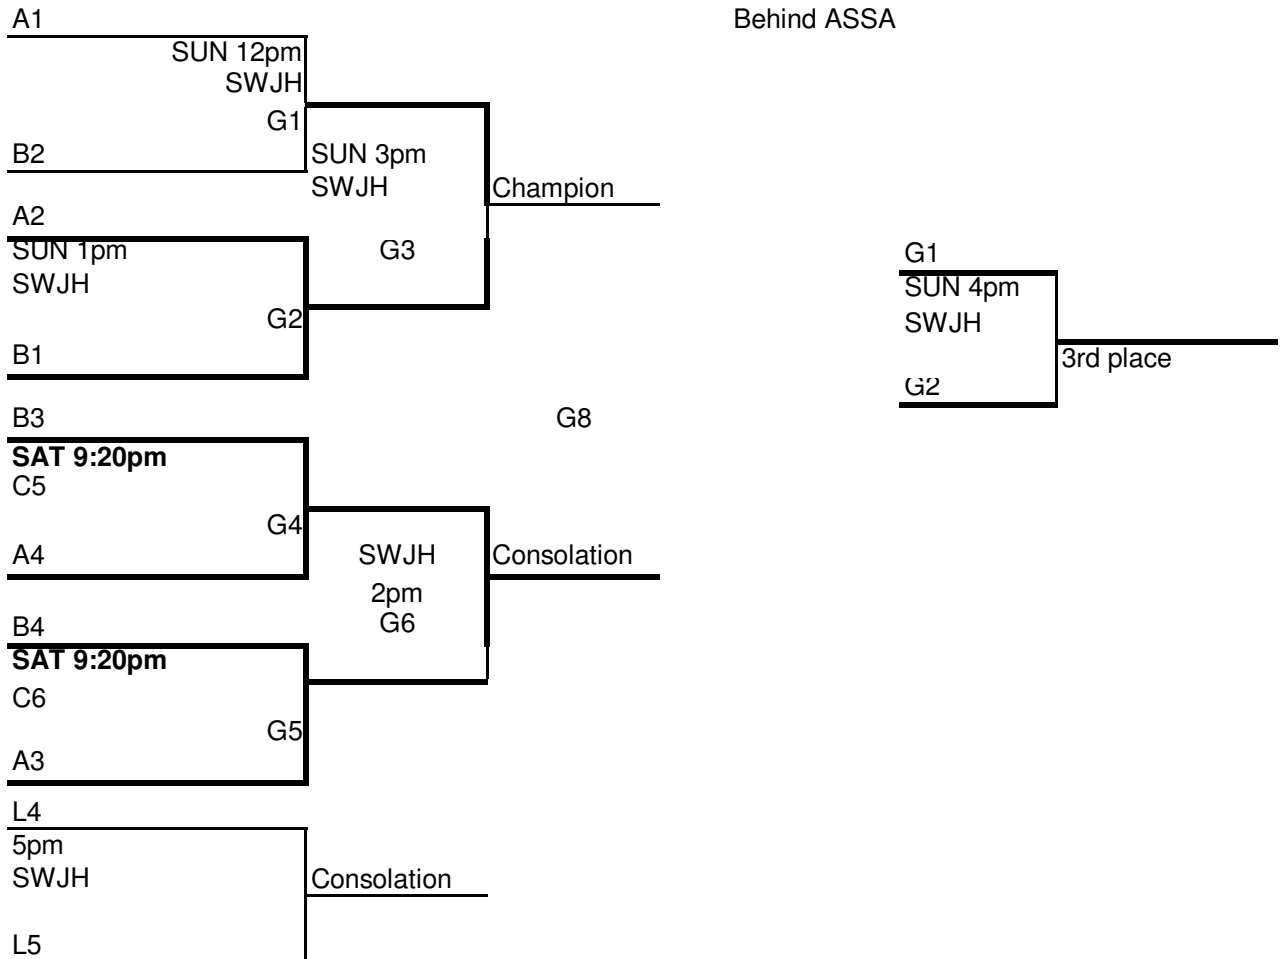

Game #	Friday	Home	Visitor	Court
1	6pm	2	3	5
2	6pm	4	5	6
3	8pm	2	1	6

Game #	Saturday	Home	Visitor	Court
4	10am	3	5	2
5	10am	1	4	Shiloh 1
6	1:15pm	1	3	SWJH
7	2:15pm	2	4	SWJH
8	5:20pm	1	5	8
9	7:20pm	5	2	5
10	7:20pm	3	4	6

**Southwest JH is
Behind ASSA**

7th Boys

MAYB AR State May 14-16, 2010

5/10/2010

POOL A

POOL B

Revised

Team #	Team Name	Teams Played	Team#	Team Name	Teams Played
1	AR Hawks Eckwood		5	Stray Dogs	
2	AR Blazers		6	AR Legends	
3	OKC Hawks		7	Bentonville Gold	
4	NWA Travelers		8	AR Wings Elite	

Game #	Friday	Home	Visitor	Court
1	7pm	1	2	5
2	7pm	5	6	6
3	8pm	5	7	6
4	9pm	1	4	5

Game #	SATURDAY	Home	Visitor	Court
5	9am	2	4	6
6	10am	6	8	4
7	11am	1	3	6
8	12:15pm	6	7	6
9	1:15pm	3	4	6
10	2:15pm	7	8	6
11	3:15pm	2	3	6
12	5:20pm	5	8	6

Sunday Bracket
played
is played at
Southwest JH
Behind ASSA

Some Brackets Start on Saturday

9/10th Boys

MAYB AR State May 14-16, 2010

5/12/2010

POOL A

POOL B

Revised