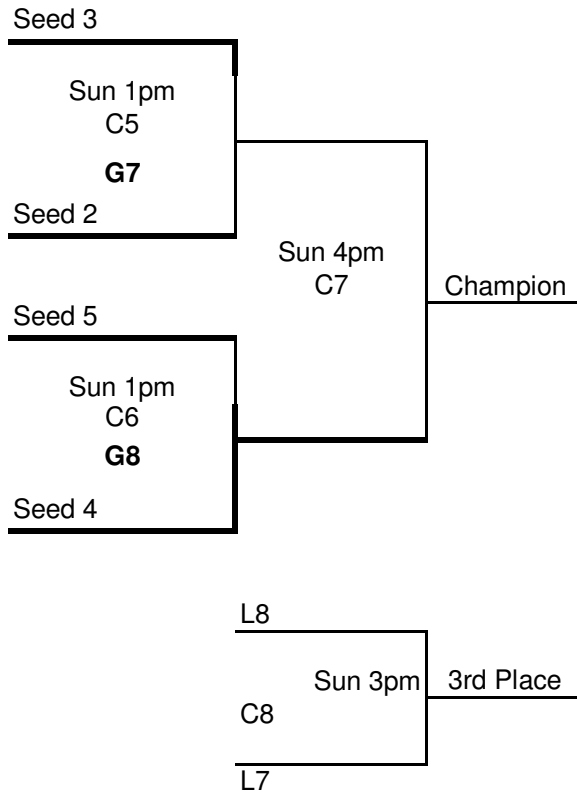

3/4th Boys

MAYB AR State May 14-16, 2010

5/11/2010

Team #	Team Name	Teams Played		
1	AR Lakers			
2	AR Jammers			
3	Tar Heels			
4	Fort Smith Mustangs			
5	AR Wings Elite			

Game #	Saturday	Home	Visitor	Court
3	10am	2	4	8
4	10am	3	5	3
1	12:15pm	2	3	8
2	2:15pm	4	5	8
5	4:20pm	1	4	8
6	6:20pm	2	5	SWJH
7	6:20pm	1	3	1
8	8:20pm	1	5	1

Game #	Sunday	Home	Visitor	Court
9	1pm	1	2	7
10	1pm	3	4	8

Southwest JH is Behind ASSA

4/5th Girls

MAYB AR State May 14-16, 2010

5/12/2010

REVISED

Team #	Team Name	Teams Played	Team#	Team Name	Teams Played
1	Ball Hogs		4	Banshees	
2	OK Heat		5	FS Sleepers	
3	War Eagles Elite				
Game #	Friday	Home	Visitor	Court	
1	6pm	1	3	7	
2	7pm	1	2	7	
3	8pm	5	4	7	
Game #	SATURDAY	Home	Visitor	Court	
4	10am	2	3	SWJH	
5	11am	4	1	8	
6	1:15pm	3	5	8	
7	3:15pm	3	4	SWJH	
8	5:20pm	2	4	SWJH	
9	6:20pm	1	5	8	
Game #	Sunday	Home	Visitor	Court	
10	12pm	2	5	7	

Southwest JH is Behind ASSA

5th Boys

MAYB AR State May 14-16, 2010

5/11/2010

Team #	Team Name	Teams Played
1	AR Jammers	
2	AR Cardinals	
3	FS Tigers	
4	Hawks - Conley	

Game #	Saturday	Home	Visitor	Court
1	9am	1	2	1
2	9am	3	4	2
3	11am	2	4	4
4	3:15pm	1	3	8
5	5:20pm	1	4	7
6	6:20pm	2	3	7

Game #	Friday	Home	Visitor	Court
1	6pm	2	3	5
2	6pm	4	5	6
3	8pm	2	1	6

Game #	Saturday	Home	Visitor	Court
4	10am	3	5	2
5	10am	1	4	Shiloh 1
6	1:15pm	1	3	SWJH
7	2:15pm	2	4	SWJH
8	5:20pm	1	5	8
9	7:20pm	5	2	5
10	7:20pm	3	4	6