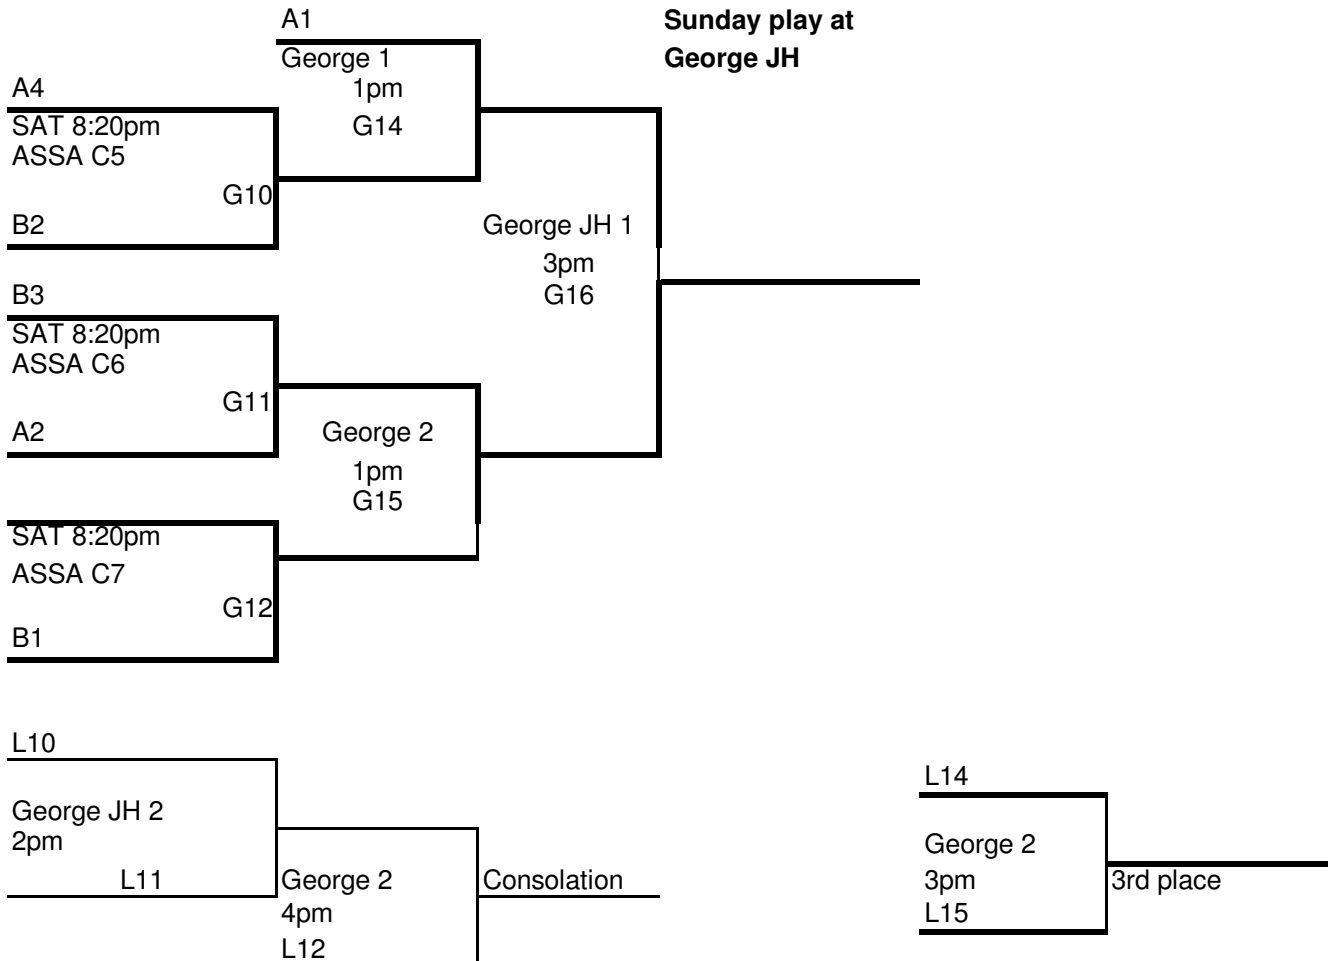

Bracket play Sunday

8th Boys

MAYB AR STATE May 14-16, 2010

5/11/2010

POOL A

POOL B

Team #	Team Name	Teams Played	Team#	Team Name	Teams Played
1	Fayetteville Fire		5	Rim Reapers	
2	Bville Wildcats		6	Basket of Dreams	
3	Team AR - Wedding		7	Tulsa Rush	
4	NWA Travelers				

Game #	Friday	Home	Visitor	Court
1	6pm	1	2	2
2	6pm	3	4	1
3	8pm	2	3	1
4	9pm	1	4	2

Game #	SATURDAY	Home	Visitor	Court
5	10am	4	5	7
6	10am	6	7	5
7	1:15pm	1	3	4
8	1:15pm	5	6	5
8	4:20pm	2	6	5
10	4:20pm	3	7	6
11	6:20pm	5	7	6