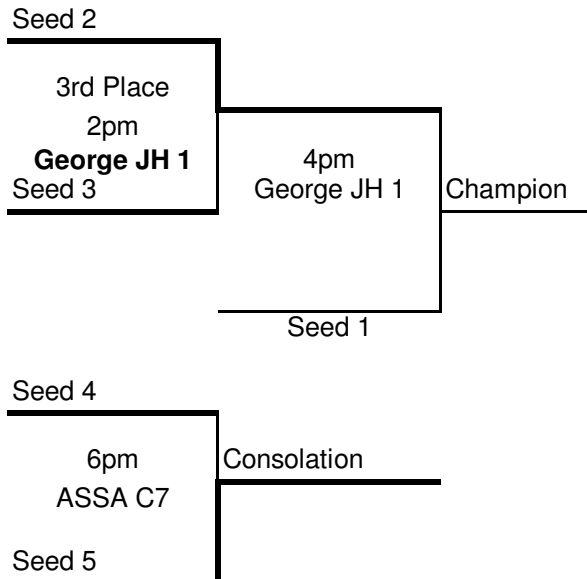

Game #	Friday	Home	Visitor	Court
1	6pm	1	2	4
2	8PM	1	3	4

Game #	SATURDAY	Home	Visitor	Court
3	9am	6	8	SWJH
4	11am	7	8	7
5	11am	2	3	3
6	12:15pm	5	6	7
7	1:15pm	2	4	7
8	2:15pm	5	8	7
9	3:15pm	3	4	7
10	4:20pm	5	7	7
11	7:20pm	6	7	7
12	7:20pm	1	4	3

Bracket starts Sat nite

Southwest JH is Behind ASSA

7/8th Girls

MAYB AR State May 14-16, 2010

5/11/2010

Team #	Team Name	Teams Played		
1	Rogers Mustangs			
2	MO Swoosh			
3	Siloam Hot Shots			
4	Lady Titans			
5	AAO Mustangs			
Game #	Friday	Home	Visitor	Court
1	7pm	4	5	1
2	7pm	1	3	2
Game #	Saturday	Home	Visitor	Court
3	9am	5	1	5
4	9am	4	3	7
5	10am	5	2	6
6	11am	4	1	5
7	12:15pm	2	3	5
8	2:15pm	4	2	5
Game #	Sunday	Home	Visitor	Court
9	12pm	5	3	George JH 1
10	12pm	1	2	George JH 2

BRACKET A

9/10th Girls

MAYB AR State May 14-16, 2010- **REVISED**

5/13/2010

POOL A

POOL B

Revised

Team #	Team Name	Teams Played	Team#	Team Name	Teams Played
1	Lady Titans		5	MO Valley Magic	
2	Van Buren		6	D-Town Wildcats	
3	Playmakers		7	OK Lady Fusion	
4	AR Bullets		8	MO Dream Team 2014	
			9	MO Dream Team 2013	
Game #	SATURDAY	Home	Visitor	Court	
1	12:15pm	5	7	1	
2	12:15pm	6	8	2	
3	2:15pm	5	8	1	
4	2:15pm	6	9	2	
5	3:15pm	4	1	1	
6	3:15pm	2	3	2	
7	4:20pm	5	6	1	
8	4:20pm	7	8	2	
9	5:20pm	4	2	1	
10	5:20pm	1	3	2	
11	7:20pm	4	3	1	
12	7:20pm	1	2	2	
13	7:20pm	9	7	SWJH	
14	7:20pm	9	8	SWJH	