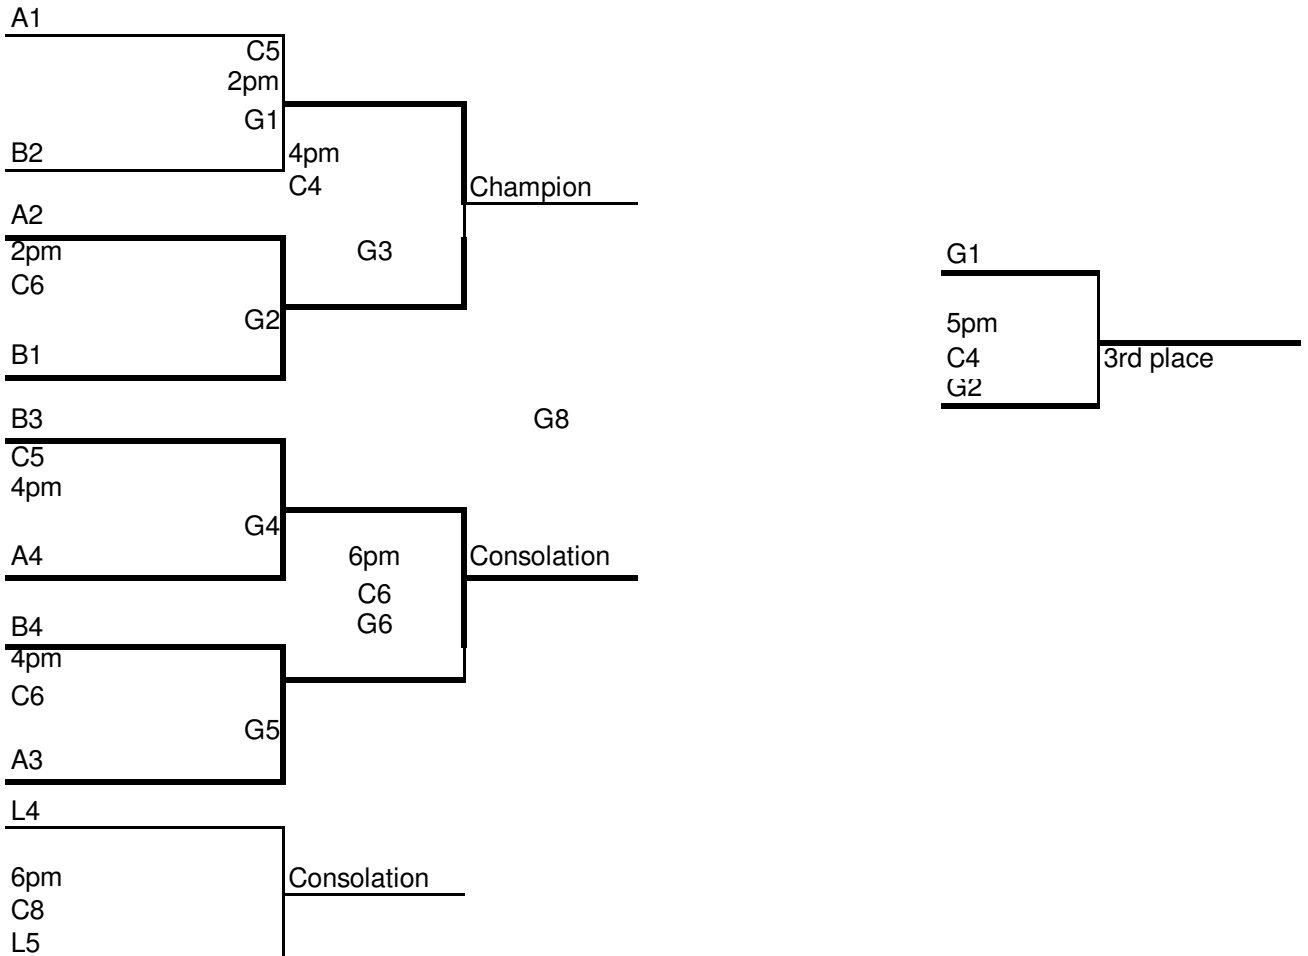

6th Boys

MAYB AR State May 14-16, 2010

5/11/2010

POOL A

POOL B

Team #	Team Name	Teams Played	Team#	Team Name	Teams Played
1	AAO Bulldogs		5	AR Hawks Bridges	
2	NEA Bulldogs		6	Basket of Dreams	
3	Mustangs - Greg		7	OK Burners	
4	AR Hawks Brown		8	AR Celtics	
Game #	Friday	Home	Visitor	Court	
1	7PM	1	3	6	
Game #	SATURDAY	Home	Visitor	Court	
2	9am	5	7	4	
3	9am	4	1	3	
4	11am	1	2	SWJH	
5	12:15pm	5	8	SWJH	
6	1:15pm	6	7	Shiloh 1	
7	3:15pm	2	3	5	
8	5:20pm	4	2	5	
9	6:20pm	5	6	2	
10	6:20pm	7	8	5	
11	8:20pm	6	8	4	
12	8:20pm	4	3	2	

Bracket Play Sunday At ASSA

Shiloh and Southwest JH are behind ASSA