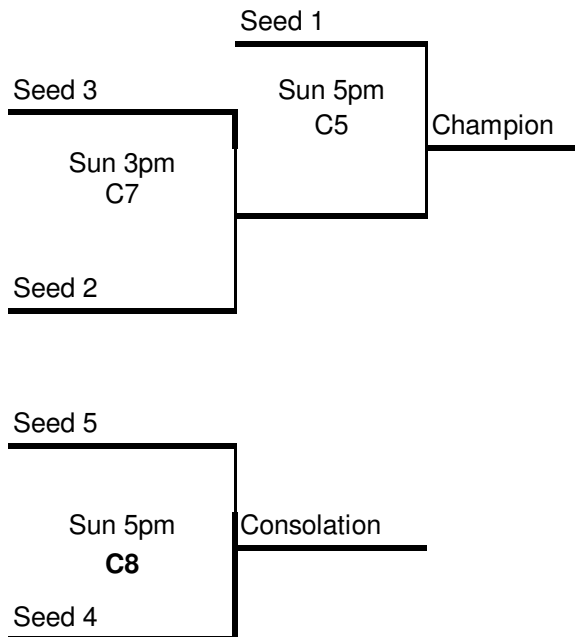

3/4th Boys

MAYB AR State May 14-16, 2010

5/11/2010

Team #	Team Name	Teams Played		
1	AR Lakers			
2	AR Jammers			
3	Tar Heels			
4	Fort Smith Mustangs			
5	AR Wings Elite			

Game #	Saturday	Home	Visitor	Court
3	10am	2	4	8
4	10am	3	5	3
1	12:15pm	2	3	8
2	2:15pm	4	5	8
5	4:20pm	1	4	8
6	6:20pm	2	5	SWJH
7	6:20pm	1	3	1
8	8:20pm	1	5	1

Game #	Sunday	Home	Visitor	Court
9	1pm	1	2	7
10	1pm	3	4	8

Southwest JH is Behind ASSA

4/5th Girls

MAYB AR State May 14-16, 2010

5/12/2010

REVISED

Team #	Team Name	Teams Played	Team#	Team Name	Teams Played
1	Ball Hogs		4	Banshees	
2	OK Heat		5	FS Sleepers	
3	War Eagles Elite				
Game #	Friday	Home	Visitor	Court	
1	6pm	1	3	7	
2	7pm	1	2	7	
3	8pm	5	4	7	
Game #	SATURDAY	Home	Visitor	Court	
4	10am	2	3	SWJH	
5	11am	4	1	8	
6	1:15pm	3	5	8	
7	3:15pm	3	4	SWJH	
8	5:20pm	2	4	SWJH	
9	6:20pm	1	5	8	
Game #	Sunday	Home	Visitor	Court	
10	12pm	2	5	7	