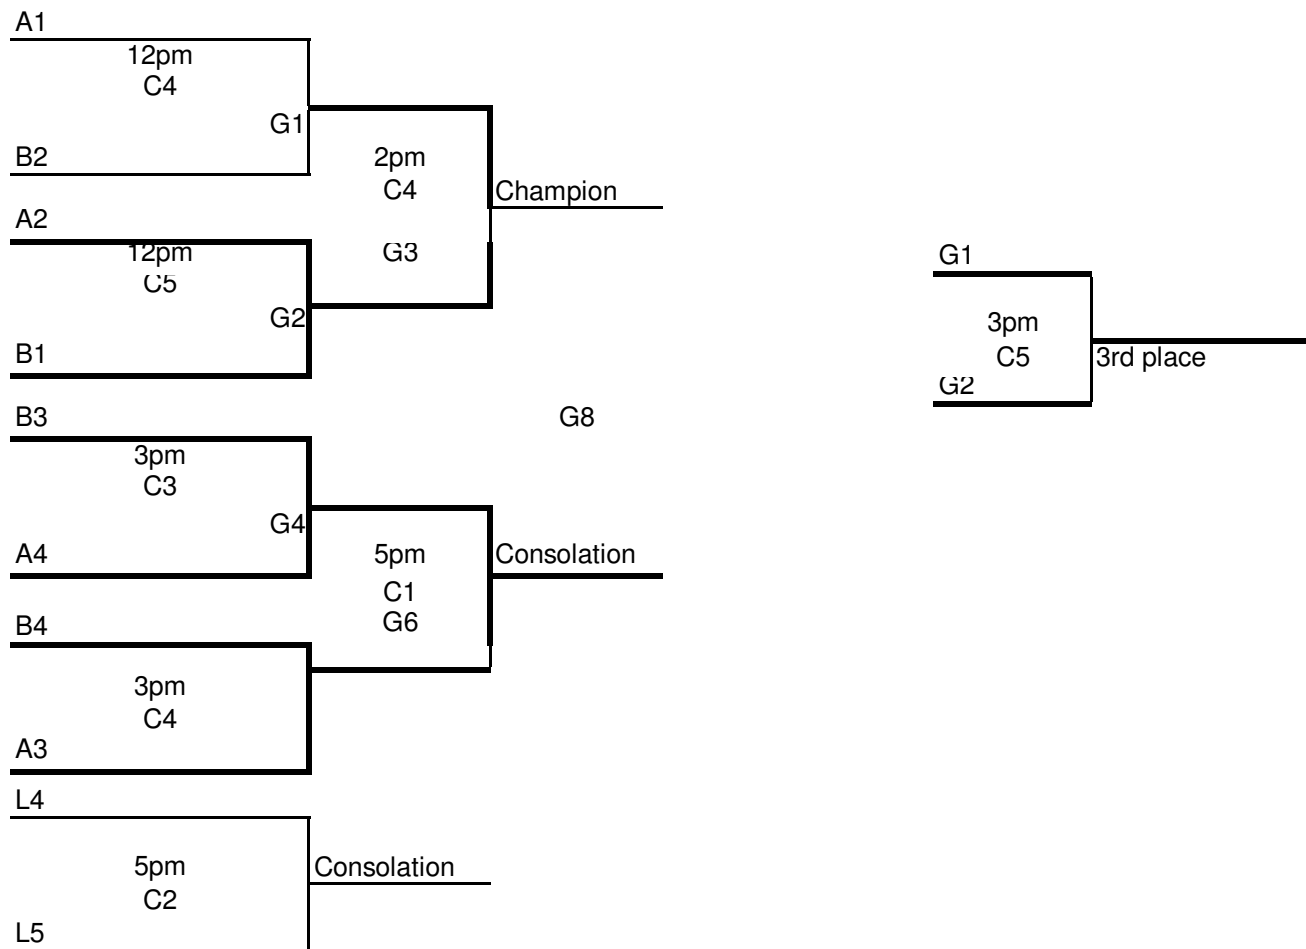

11/12th Girls

MAYB AR State May 14-16, 2010

5/10/2010

POOL A

POOL B

Team #	Team Name	Teams Played	Team#	Team Name	Teams Played
1	AR Avengers		5	North AR Fever	
2	Russelleville Swish		6	MO Valley Magic Jrs	
3	HAVOC		7	Ozark Lady Hillbillies	
4	MO Dream Team 2012		8	Misfits	

Game #	SATURDAY	Home	Visitor	Court
1	12:15pm	5	7	3
2	12:15pm	6	8	4
3	2:15pm	5	8	Shiloh
4	2:15pm	6	7	4
5	3:15pm	4	1	4
6	3:15pm	2	3	Shiloh
7	4:20pm	5	6	4
8	4:20pm	7	8	Shiloh
9	5:20pm	4	2	4
10	5:20pm	1	3	Shiloh
11	7:20pm	4	3	4
12	7:20pm	1	2	Shiloh

Bracket Play Sunday