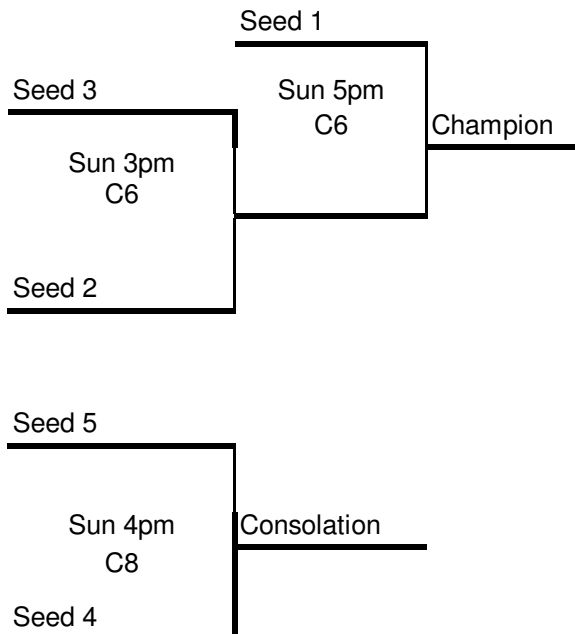

6th Girls

MAYB AR State May 14-16, 2010

5/12/2010

Revised

Team #	Team Name	Teams Played		
1	Banshees			
2	Team ARK			
3	Fayetteville Mustangs			
4	AR ICE			
5	Heroines			

Game #	Friday	Home	Visitor	Court
1	6pm	2	3	5
2	6pm	4	5	6
3	8pm	2	1	6

Game #	Saturday	Home	Visitor	Court
4	10am	3	5	2
5	10am	1	4	Shiloh 1
6	1:15pm	1	3	SWJH
7	2:15pm	2	4	SWJH
8	5:20pm	1	5	8
9	7:20pm	5	2	5
10	7:20pm	3	4	6

**Southwest JH is
Behind ASSA**