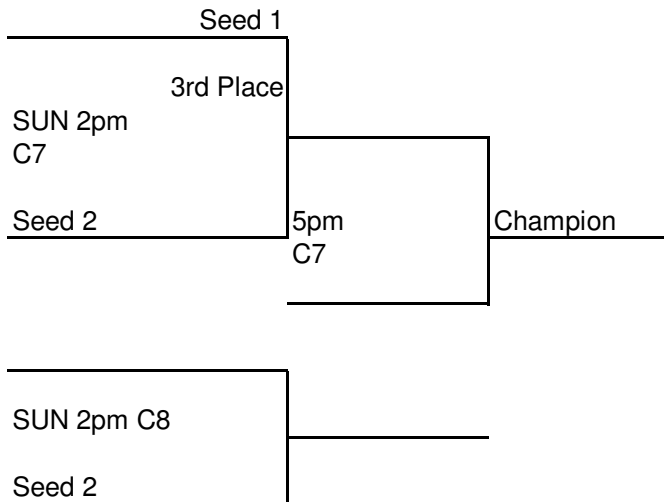

3/4th Boys

MAYB AR State May 14-16, 2010

5/11/2010

Team #	Team Name	Teams Played		
1	AR Lakers			
2	AR Jammers			
3	Tar Heels			
4	Fort Smith Mustangs			
5	AR Wings Elite			

Game #	Saturday	Home	Visitor	Court
3	10am	2	4	8
4	10am	3	5	3
1	12:15pm	2	3	8
2	2:15pm	4	5	8
5	4:20pm	1	4	8
6	6:20pm	2	5	SWJH
7	6:20pm	1	3	1
8	8:20pm	1	5	1

Game #	Sunday	Home	Visitor	Court
9	1pm	1	2	7
10	1pm	3	4	8

Southwest JH is Behind ASSA

4/5th Girls

MAYB AR State May 14-16, 2010

5/12/2010

REVISED

Team #	Team Name	Teams Played	Team#	Team Name	Teams Played
1	Ball Hogs		4	Banshees	
2	OK Heat		5	FS Sleepers	
3	War Eagles Elite				
Game #	Friday	Home	Visitor	Court	
1	6pm	1	3	7	
2	7pm	1	2	7	
3	8pm	5	4	7	
Game #	SATURDAY	Home	Visitor	Court	
4	10am	2	3	SWJH	
5	11am	4	1	8	
6	1:15pm	3	5	8	
7	3:15pm	3	4	SWJH	
8	5:20pm	2	4	SWJH	
9	6:20pm	1	5	8	
Game #	Sunday	Home	Visitor	Court	
10	12pm	2	5	7	