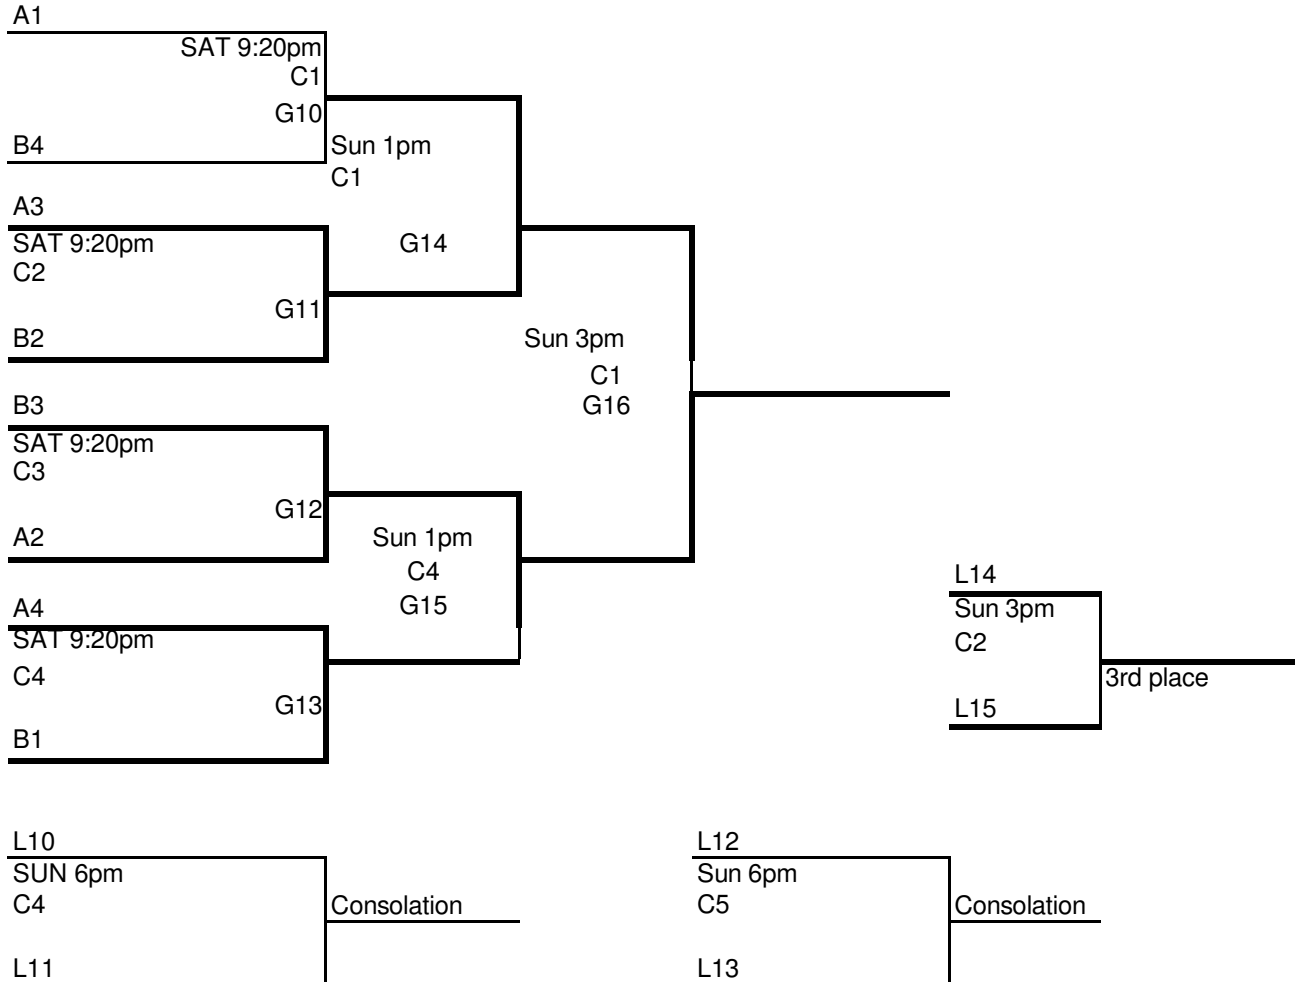

9/10th Boys

MAYB AR State May 14-16, 2010

5/12/2010

POOL A

POOL B

Revised

Team #		Team Name		Teams Played		Team#		Team Name		Teams Played	
1	AR Hawks	5	TGand Express								
2	AR Wizzards	6	Wolfpack - Barker								
3	OK Cougars	7	Fort Smith Revolution								
4	Team Pine Bluff	8	AR Knights								

Game #	Friday	Home	Visitor	Court
1	6pm	1	2	4
2	8PM	1	3	4

Game #	SATURDAY	Home	Visitor	Court
3	9am	6	8	SWJH
4	11am	7	8	7
5	11am	2	3	3
6	12:15pm	5	6	7
7	1:15pm	2	4	7
8	2:15pm	5	8	7
9	3:15pm	3	4	7
10	4:20pm	5	7	7
11	7:20pm	6	7	7
12	7:20pm	1	4	3

Bracket starts Sat nite

Southwest JH is Behind ASSA